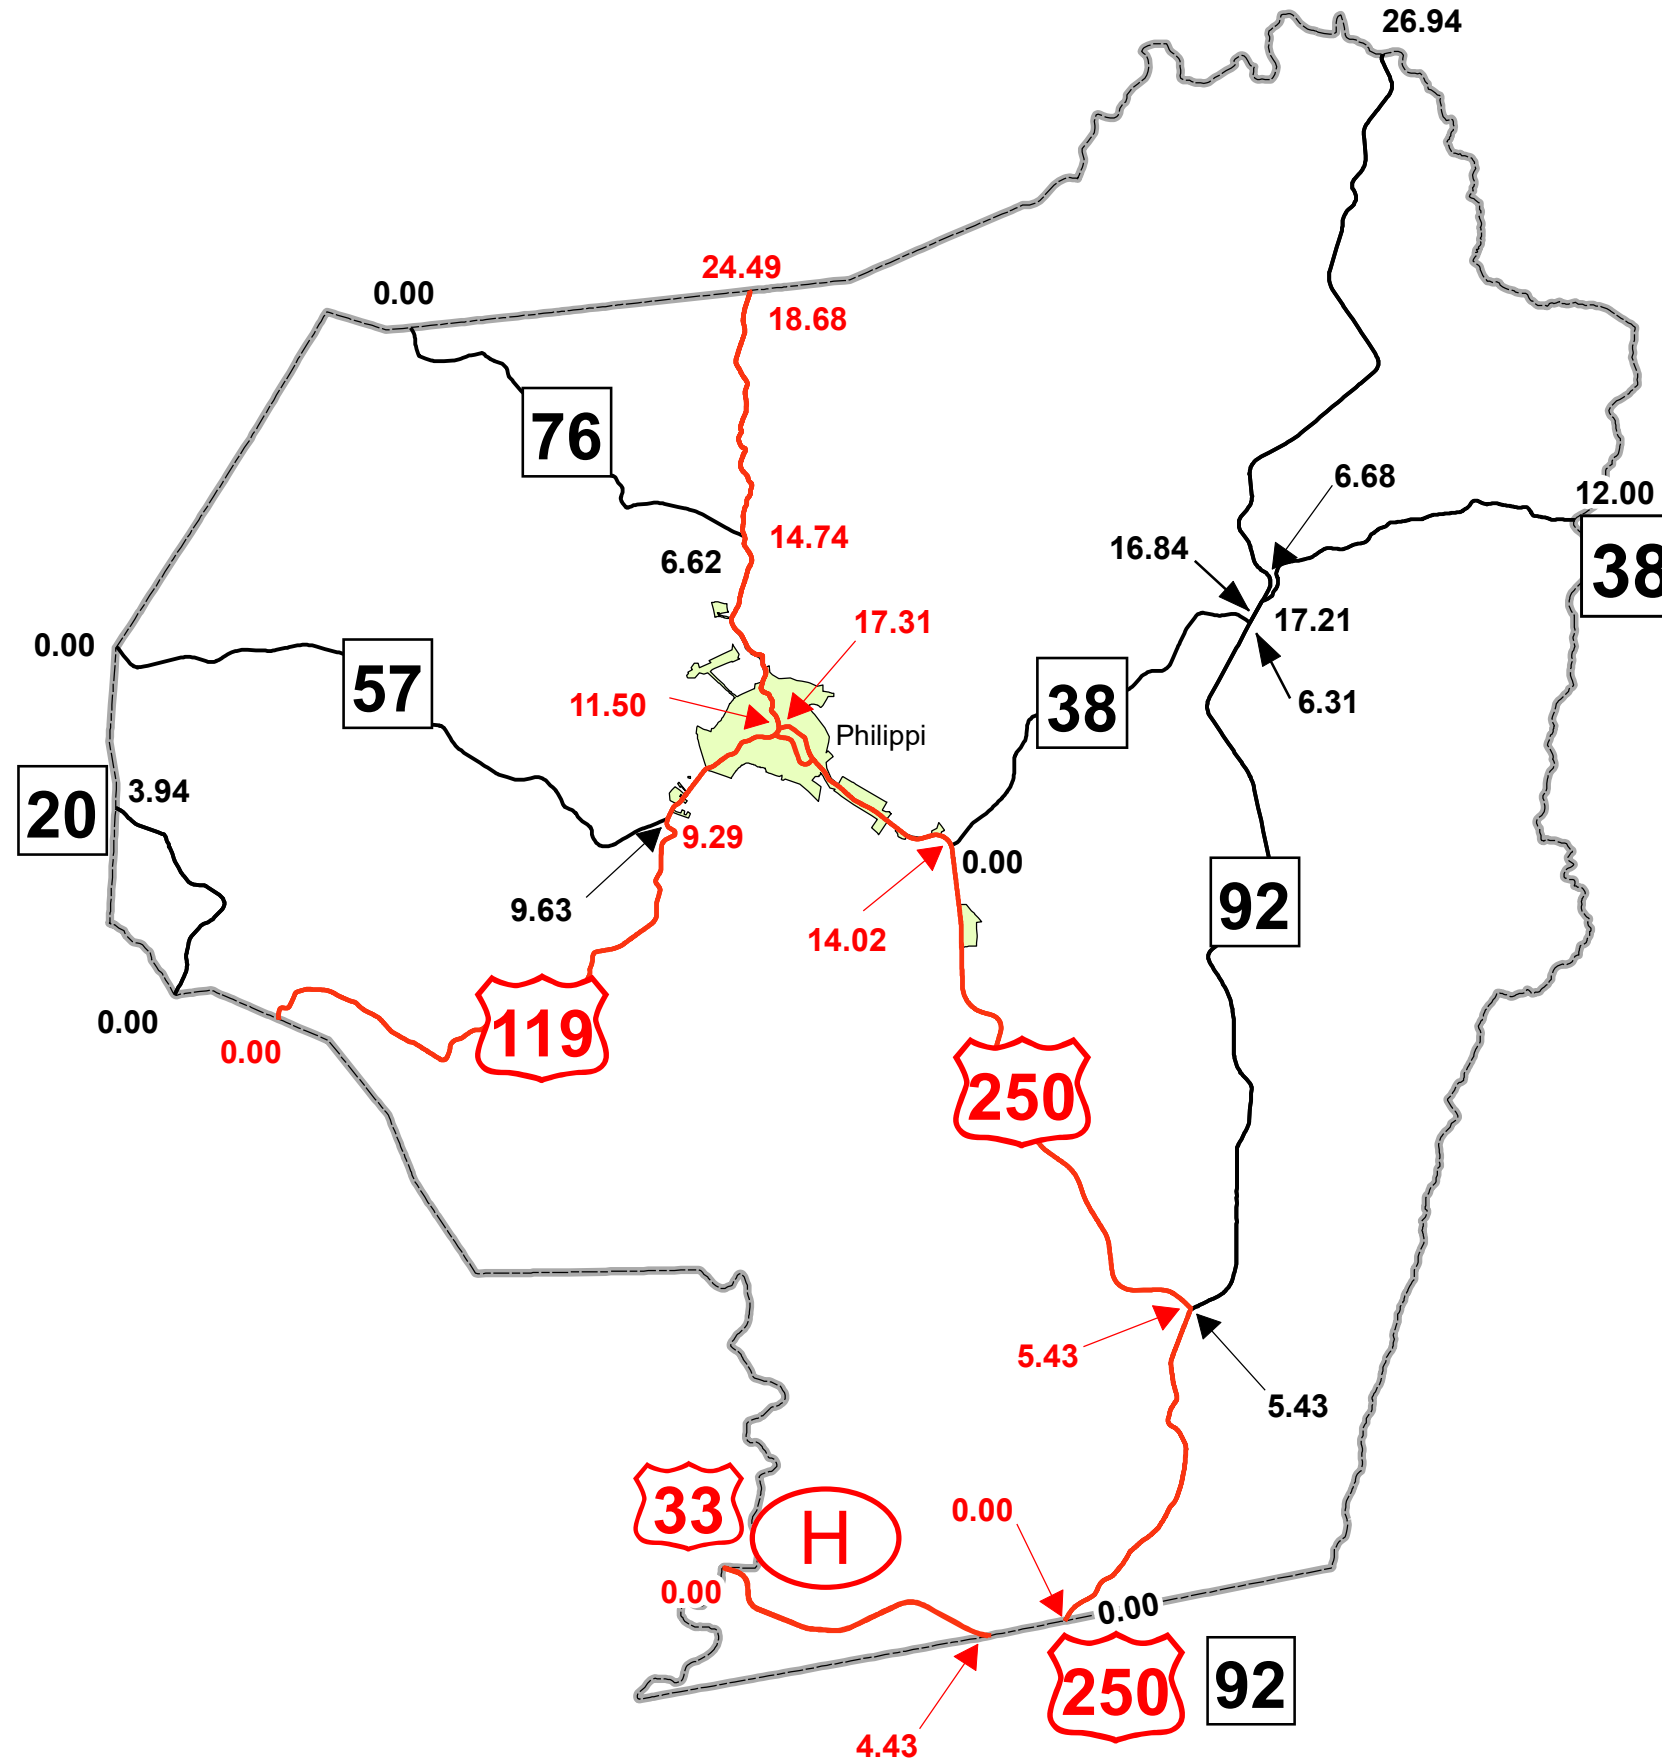

# GIS MILEPOINT MAP BARBOUR COUNTY WEST VIRGINIA

PREPARED BY  
WEST VIRGINIA DEPARTMENT OF TRANSPORTATION  
STRATEGIC SYSTEMS AND TECHNOLOGY DIVISION  
IN COOPERATION WITH  
US DEPARTMENT OF TRANSPORTATION  
FEDERAL HIGHWAY ADMINISTRATION

### Legend

- Interstate Routes
- U.S. Routes
- WV State Routes
- Urban Boundary

Last revision date: December 2022  
Data as of: July 2022