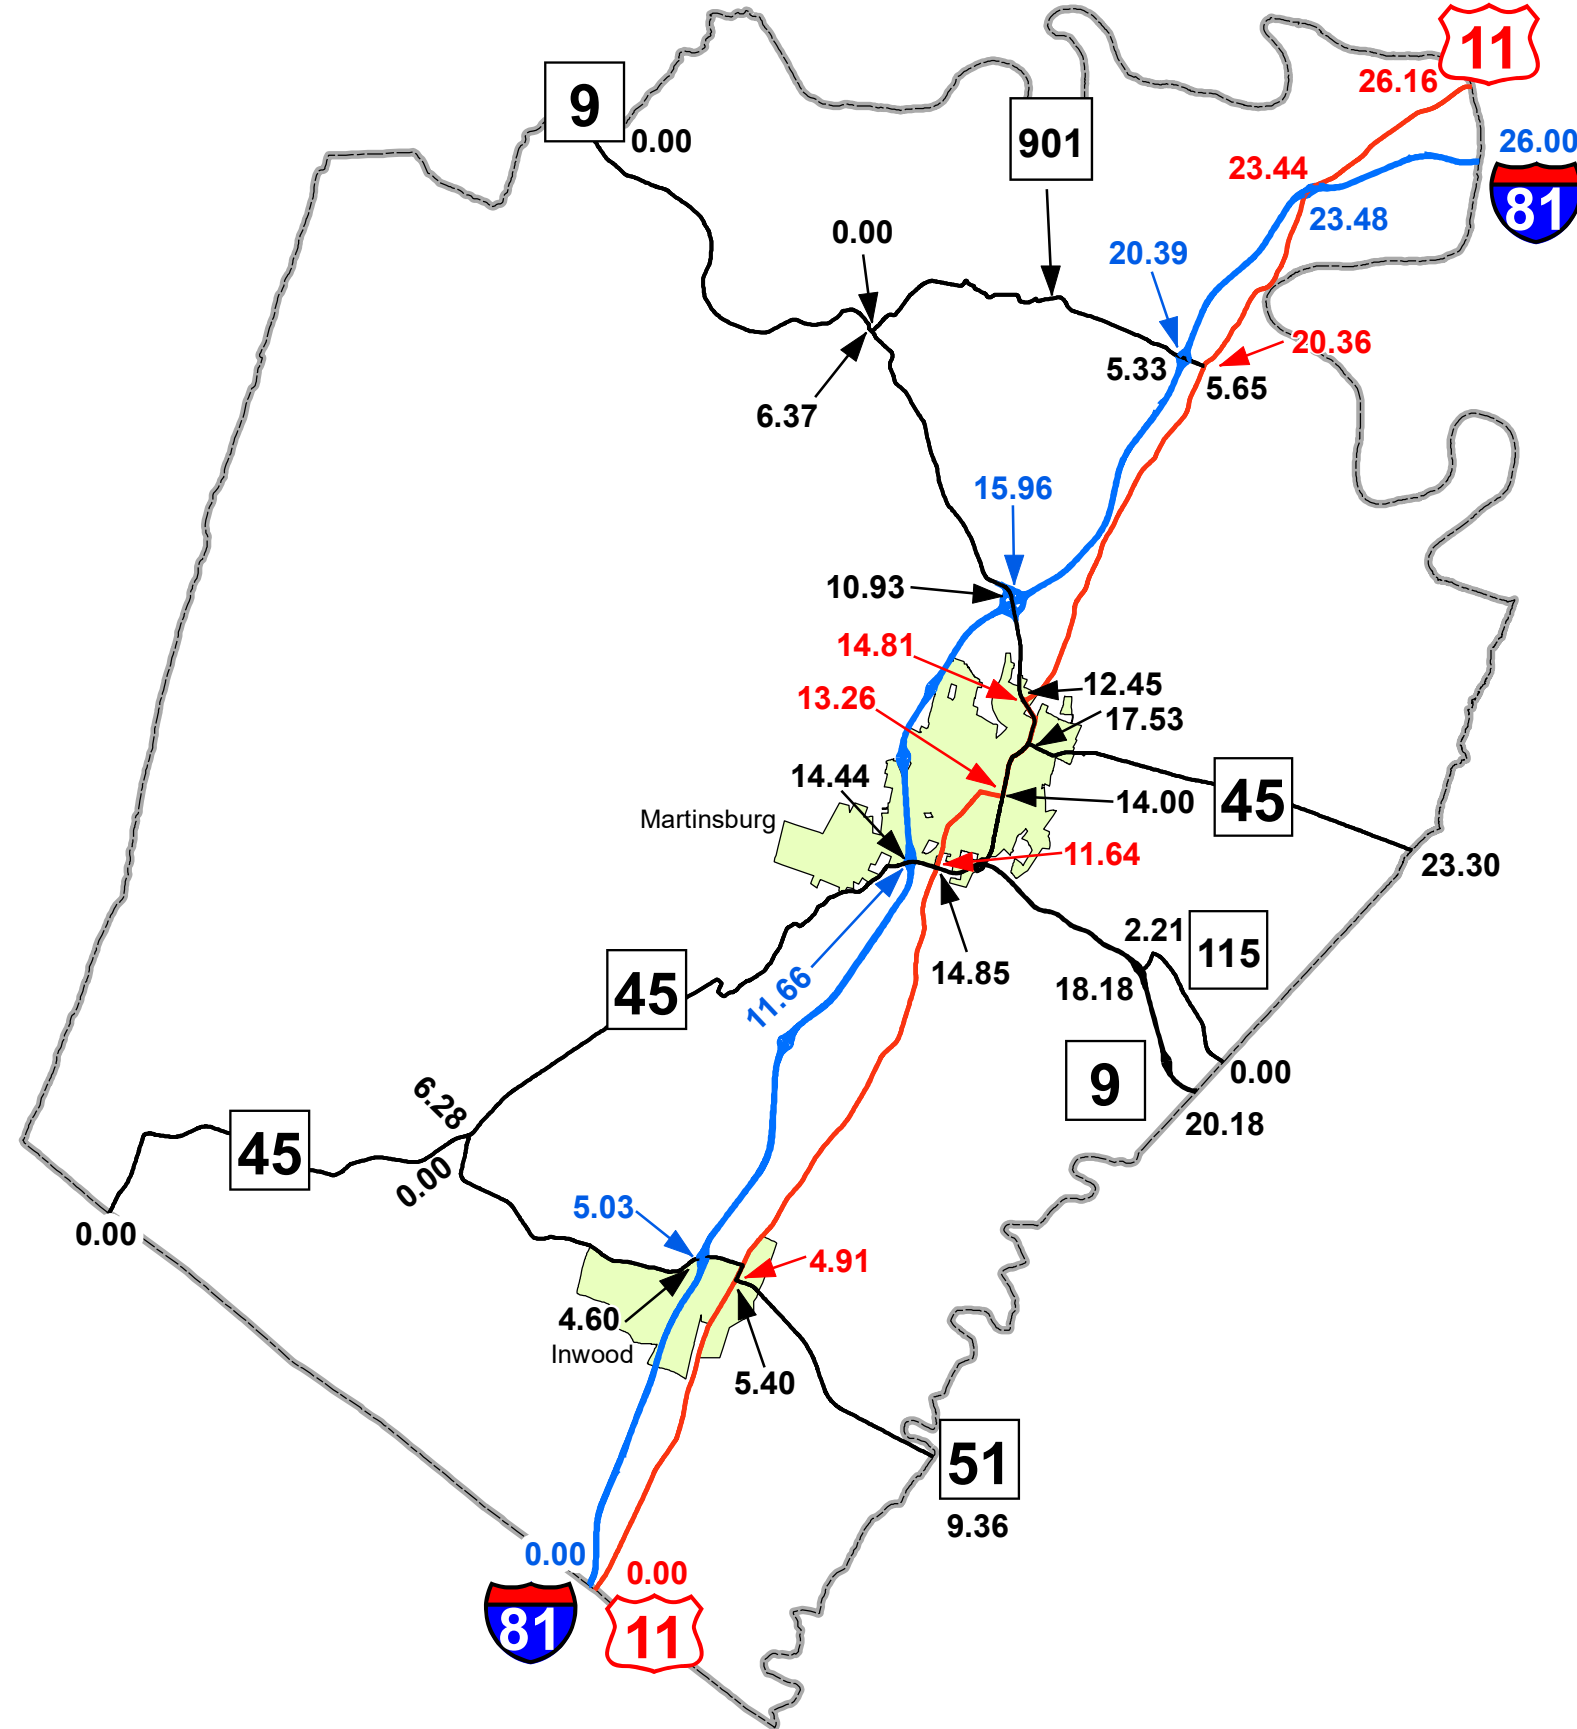

GIS MILEPOINT MAP BERKELEY COUNTY WEST VIRGINIA

PREPARED BY
WEST VIRGINIA DEPARTMENT OF TRANSPORTATION
INFORMATION TECHNOLOGY DIVISION
IN COOPERATION WITH
US DEPARTMENT OF TRANSPORTATION
FEDERAL HIGHWAY ADMINISTRATION

Legend

- Interstate Routes
- U.S. Routes
- WV State Routes
- Urban Boundary

Last revision date: December 2022
Data as of: July 2022