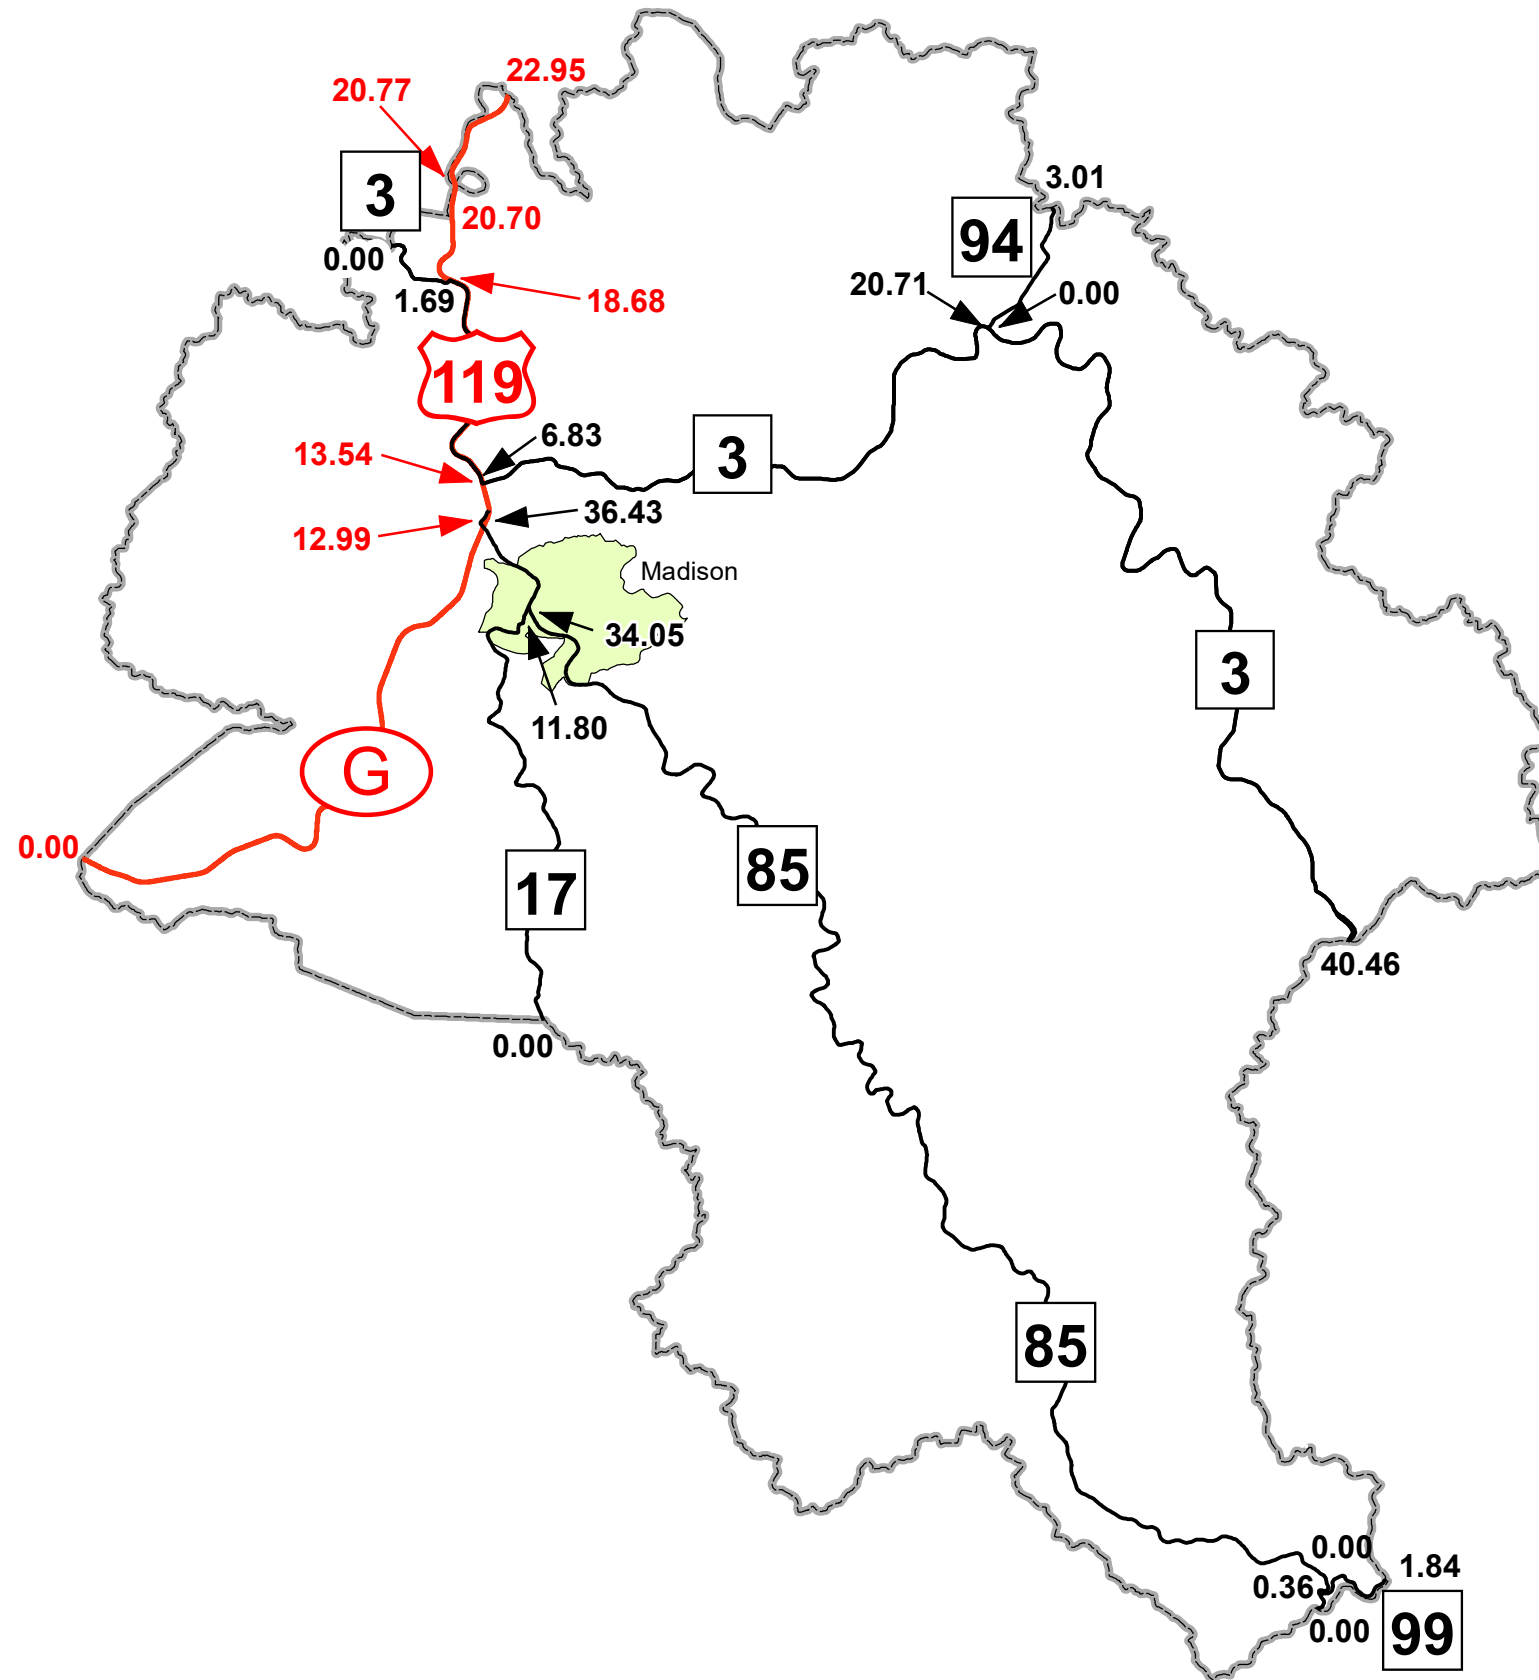

GIS MILEPOINT MAP BOONE COUNTY WEST VIRGINIA

PREPARED BY
WEST VIRGINIA DEPARTMENT OF TRANSPORTATION
INFORMATION TECHNOLOGY DIVISION
IN COOPERATION WITH
US DEPARTMENT OF TRANSPORTATION
FEDERAL HIGHWAY ADMINISTRATION

Legend

- Interstate Routes
- U.S. Routes
- WV State Routes
- Urban Boundary

Last revision date: December 2022
Data as of: July 2022