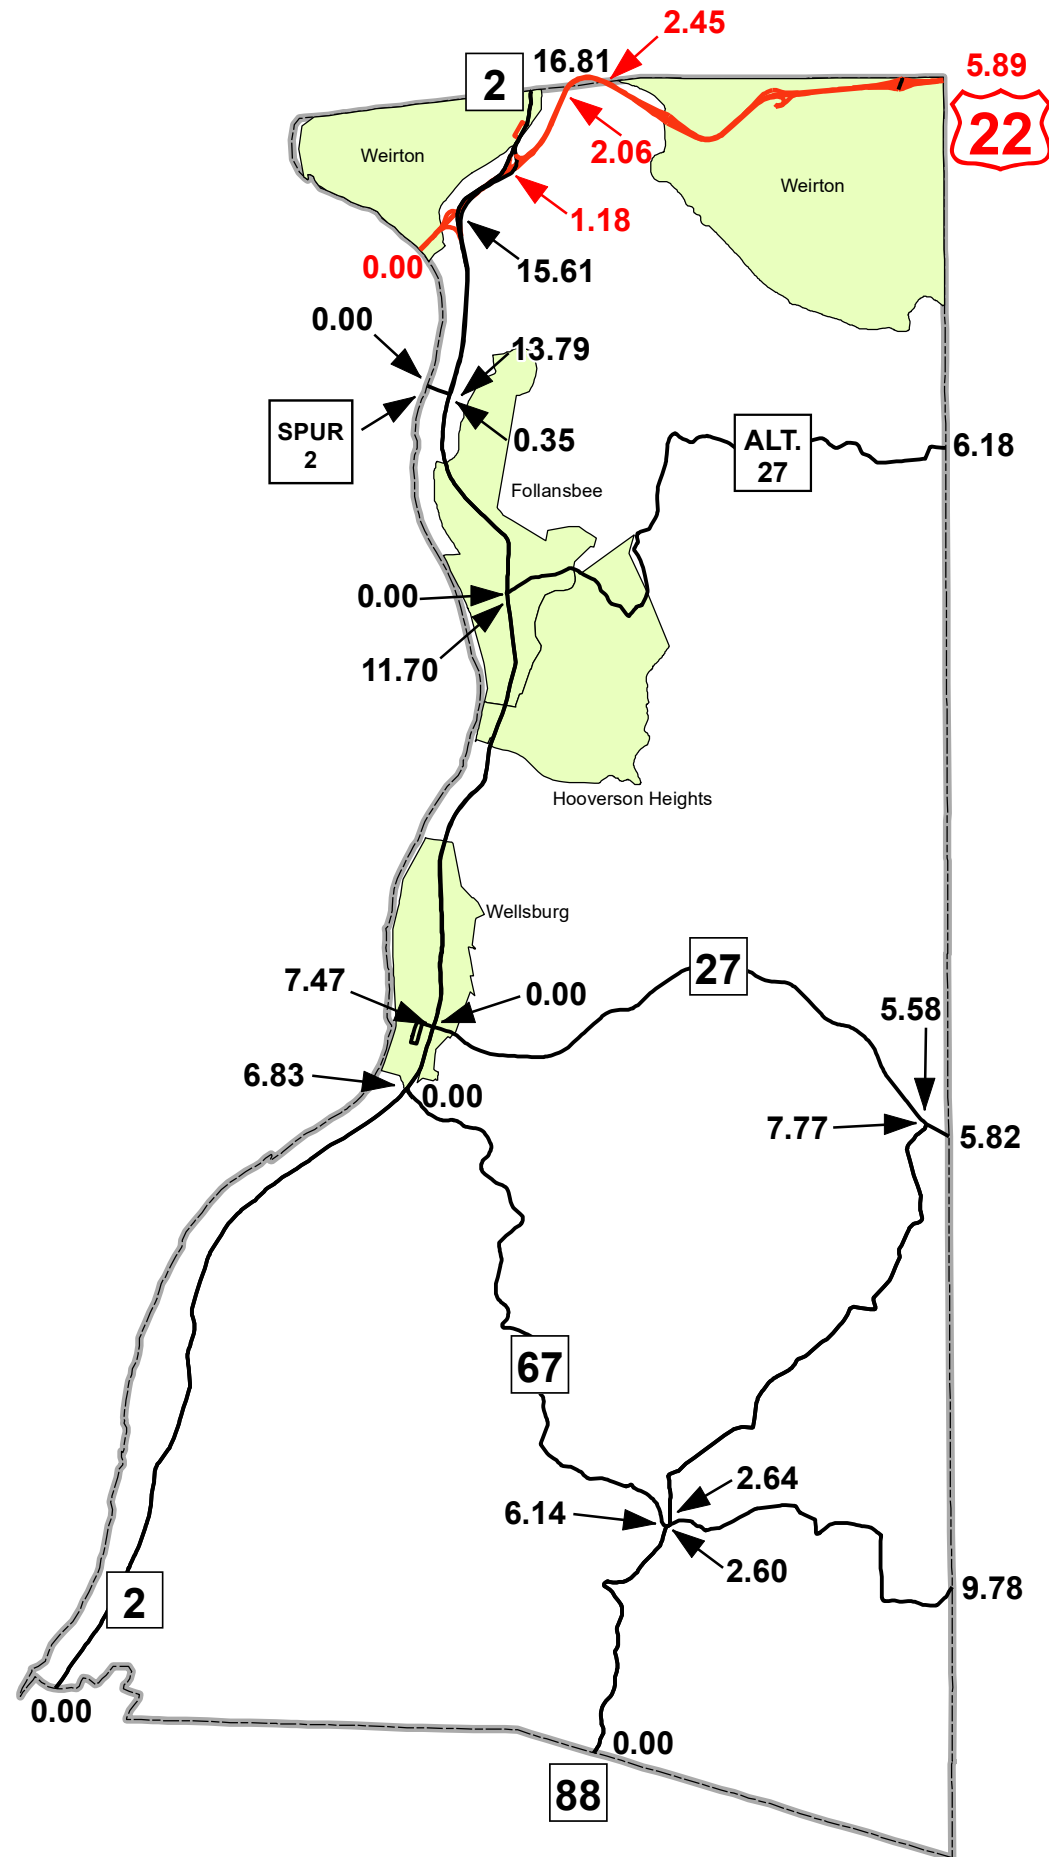

GIS MILEPOINT MAP BROOKE COUNTY WEST VIRGINIA

PREPARED BY
WEST VIRGINIA DEPARTMENT OF TRANSPORTATION
INFORMATION TECHNOLOGY DIVISION
IN COOPERATION WITH
US DEPARTMENT OF TRANSPORTATION
FEDERAL HIGHWAY ADMINISTRATION

Legend

- Interstate Routes
- U.S. Routes
- WV State Route
- Urban Boundary

Last revision date: December 2022
Data as of: July 2022