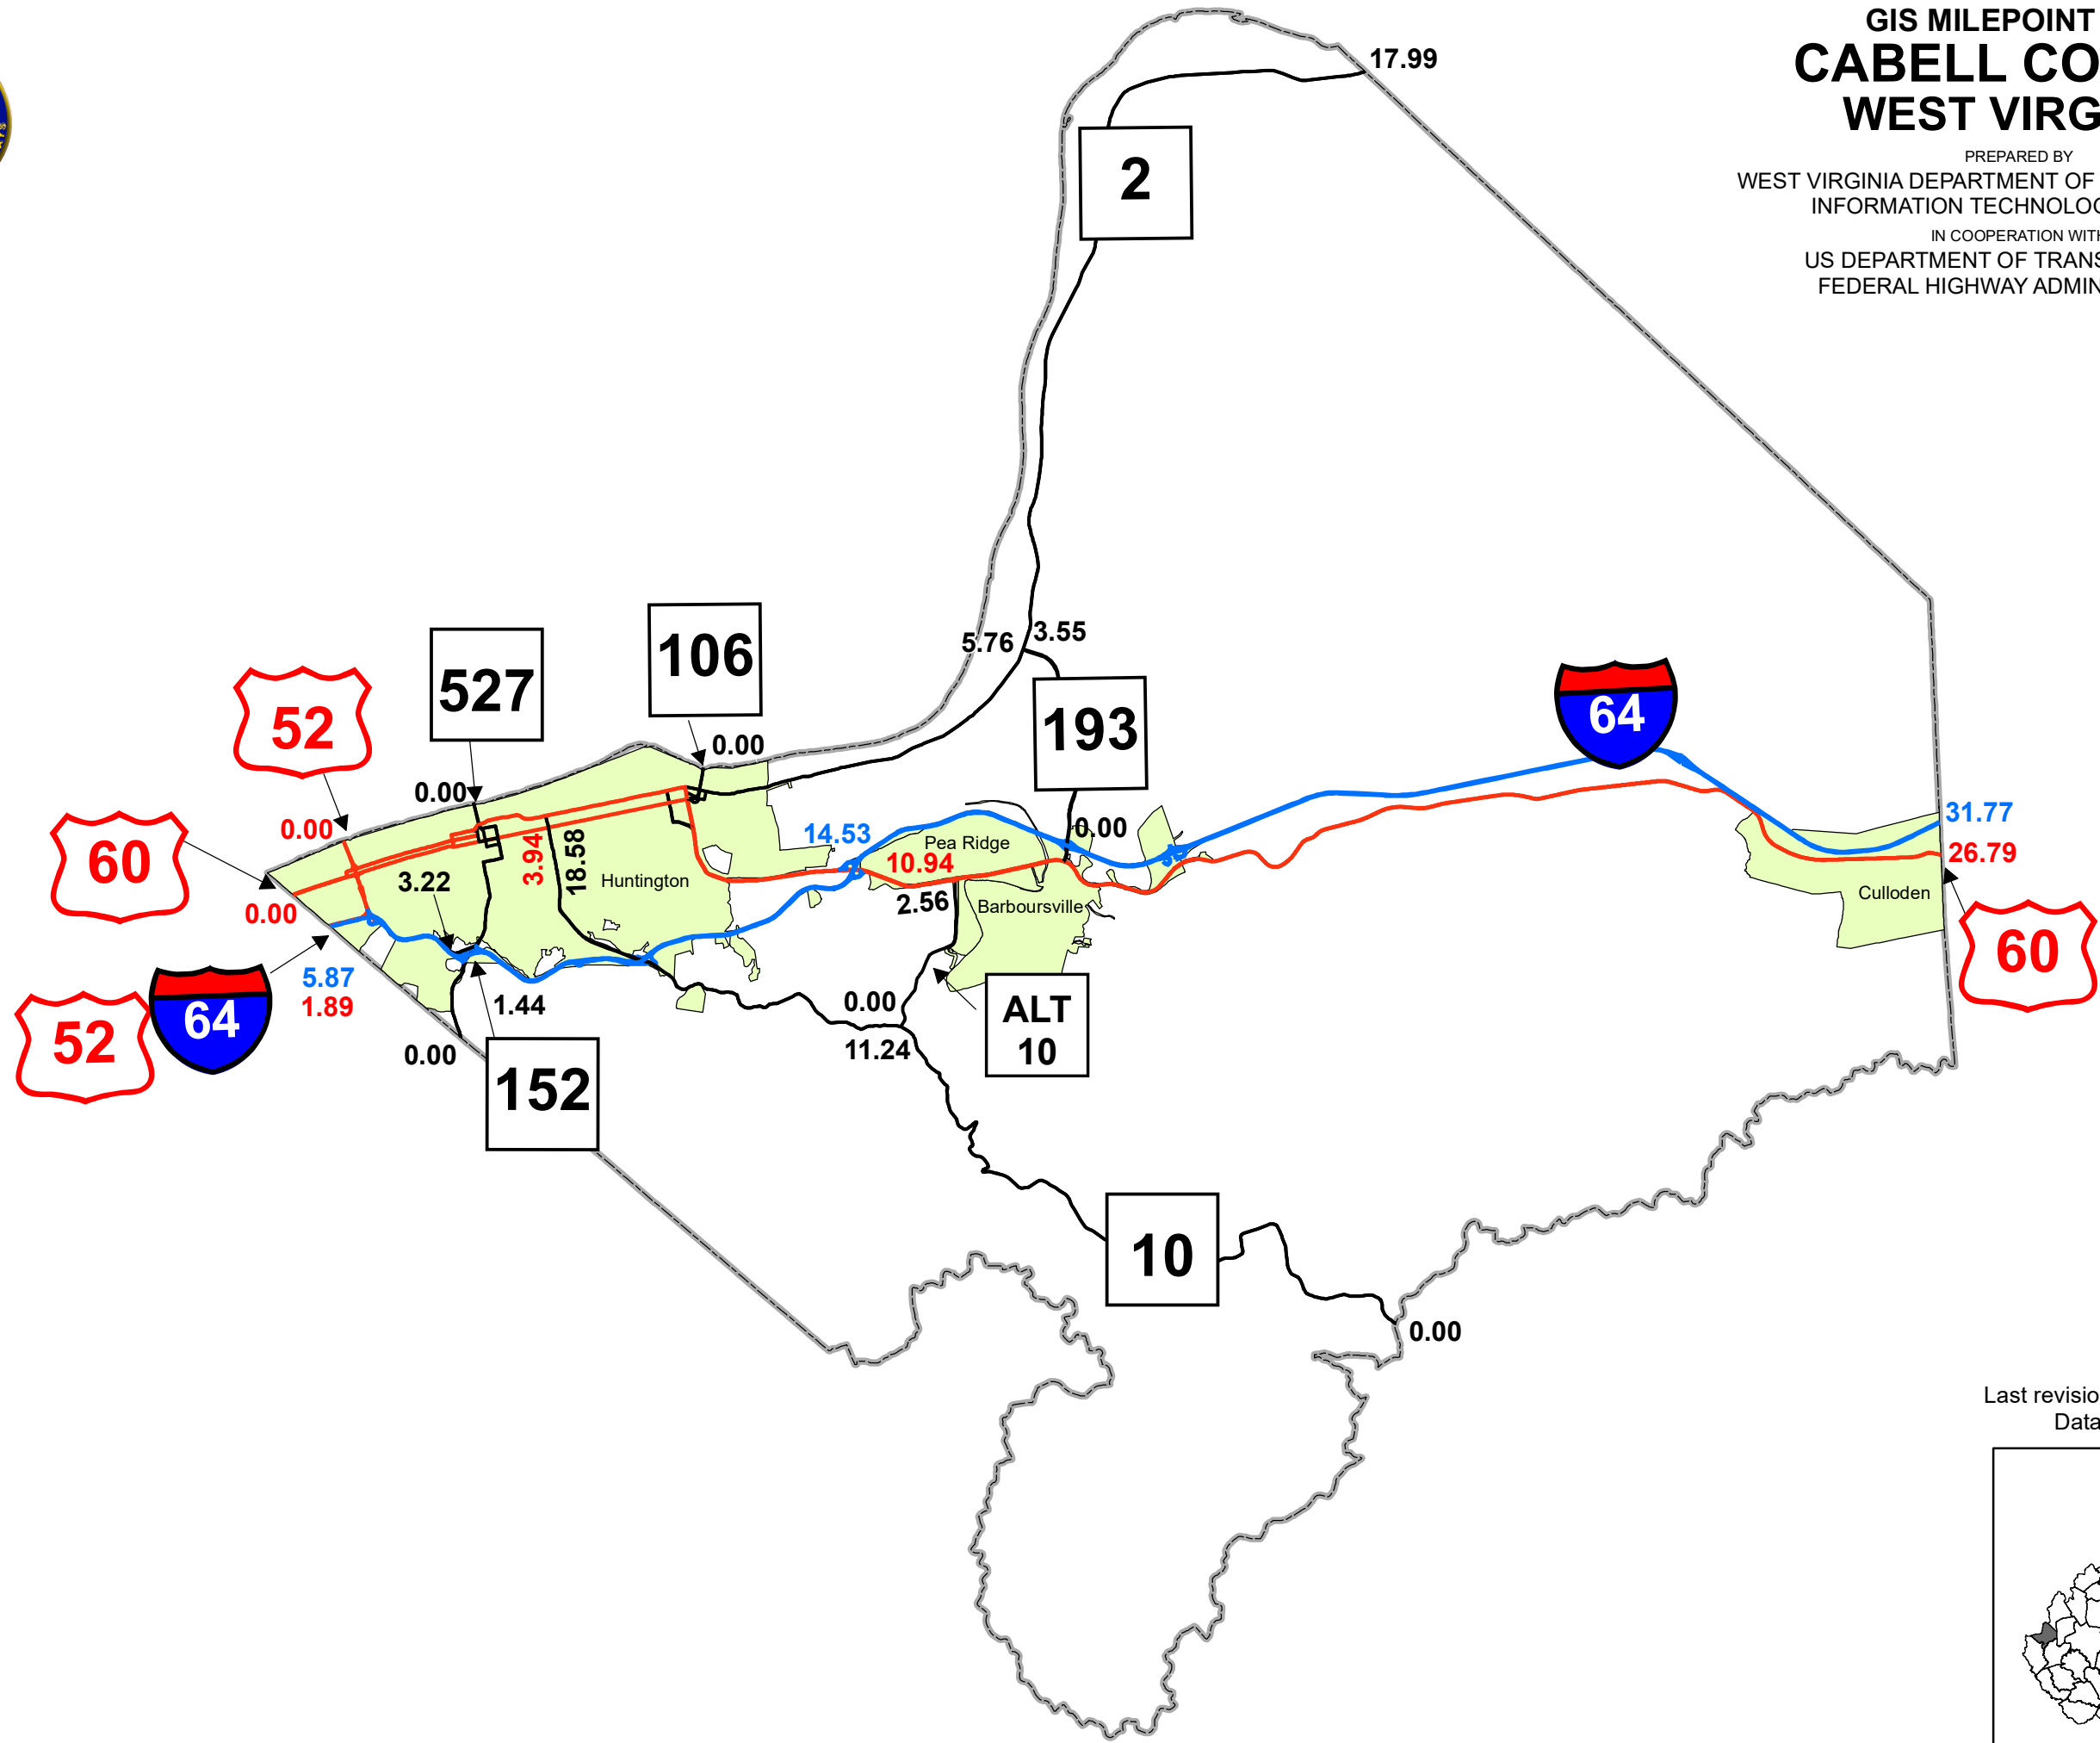

GIS MILEPOINT MAP CABELL COUNTY WEST VIRGINIA

PREPARED BY
WEST VIRGINIA DEPARTMENT OF TRANSPORTATION
INFORMATION TECHNOLOGY DIVISION
IN COOPERATION WITH
US DEPARTMENT OF TRANSPORTATION
FEDERAL HIGHWAY ADMINISTRATION

Legend

- Interstate Routes
- U.S. Routes
- WV State Routes
- Urban Boundary

Last revision date: December 2022
Data as of: July 2022