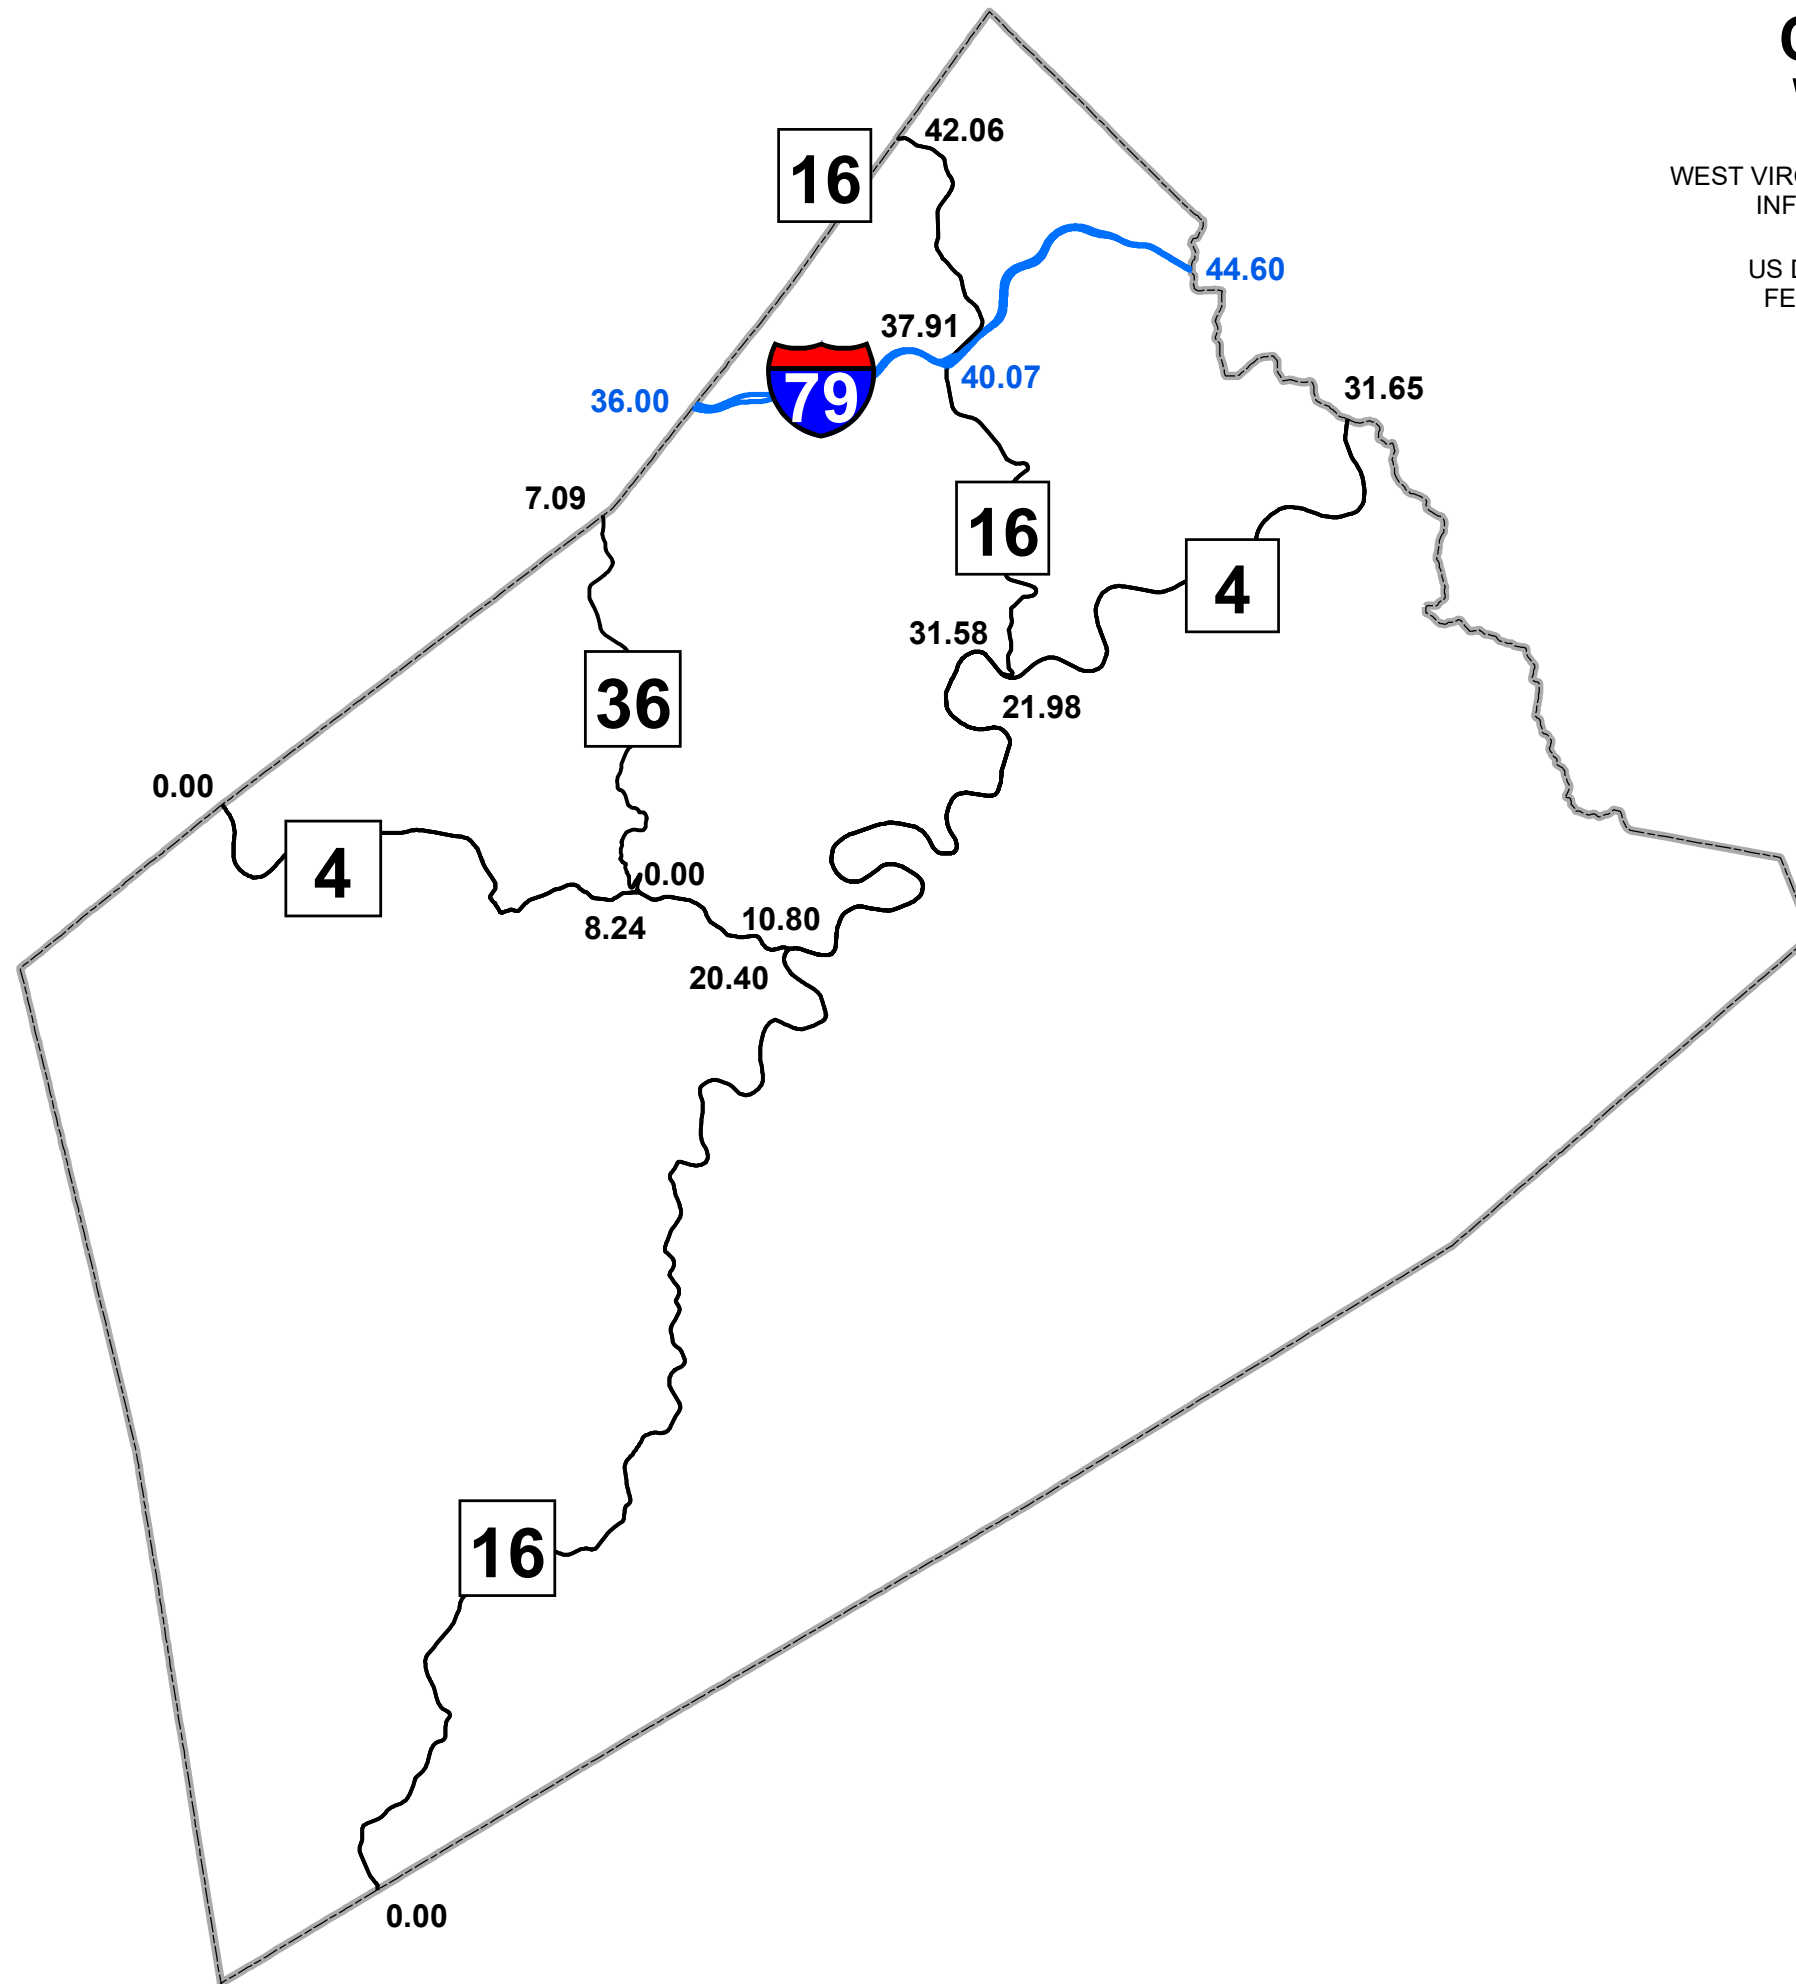

# GIS MILEPOINT MAP CLAY COUNTY WEST VIRGINIA

PREPARED BY  
WEST VIRGINIA DEPARTMENT OF TRANSPORTATION  
INFORMATION TECHNOLOGY DIVISION  
IN COOPERATION WITH  
US DEPARTMENT OF TRANSPORTATION  
FEDERAL HIGHWAY ADMINISTRATION

**Legend**

- Interstate Routes
- U.S. Routes
- WV State Routes

Last revision date: December 2022  
Data as of: July 2022