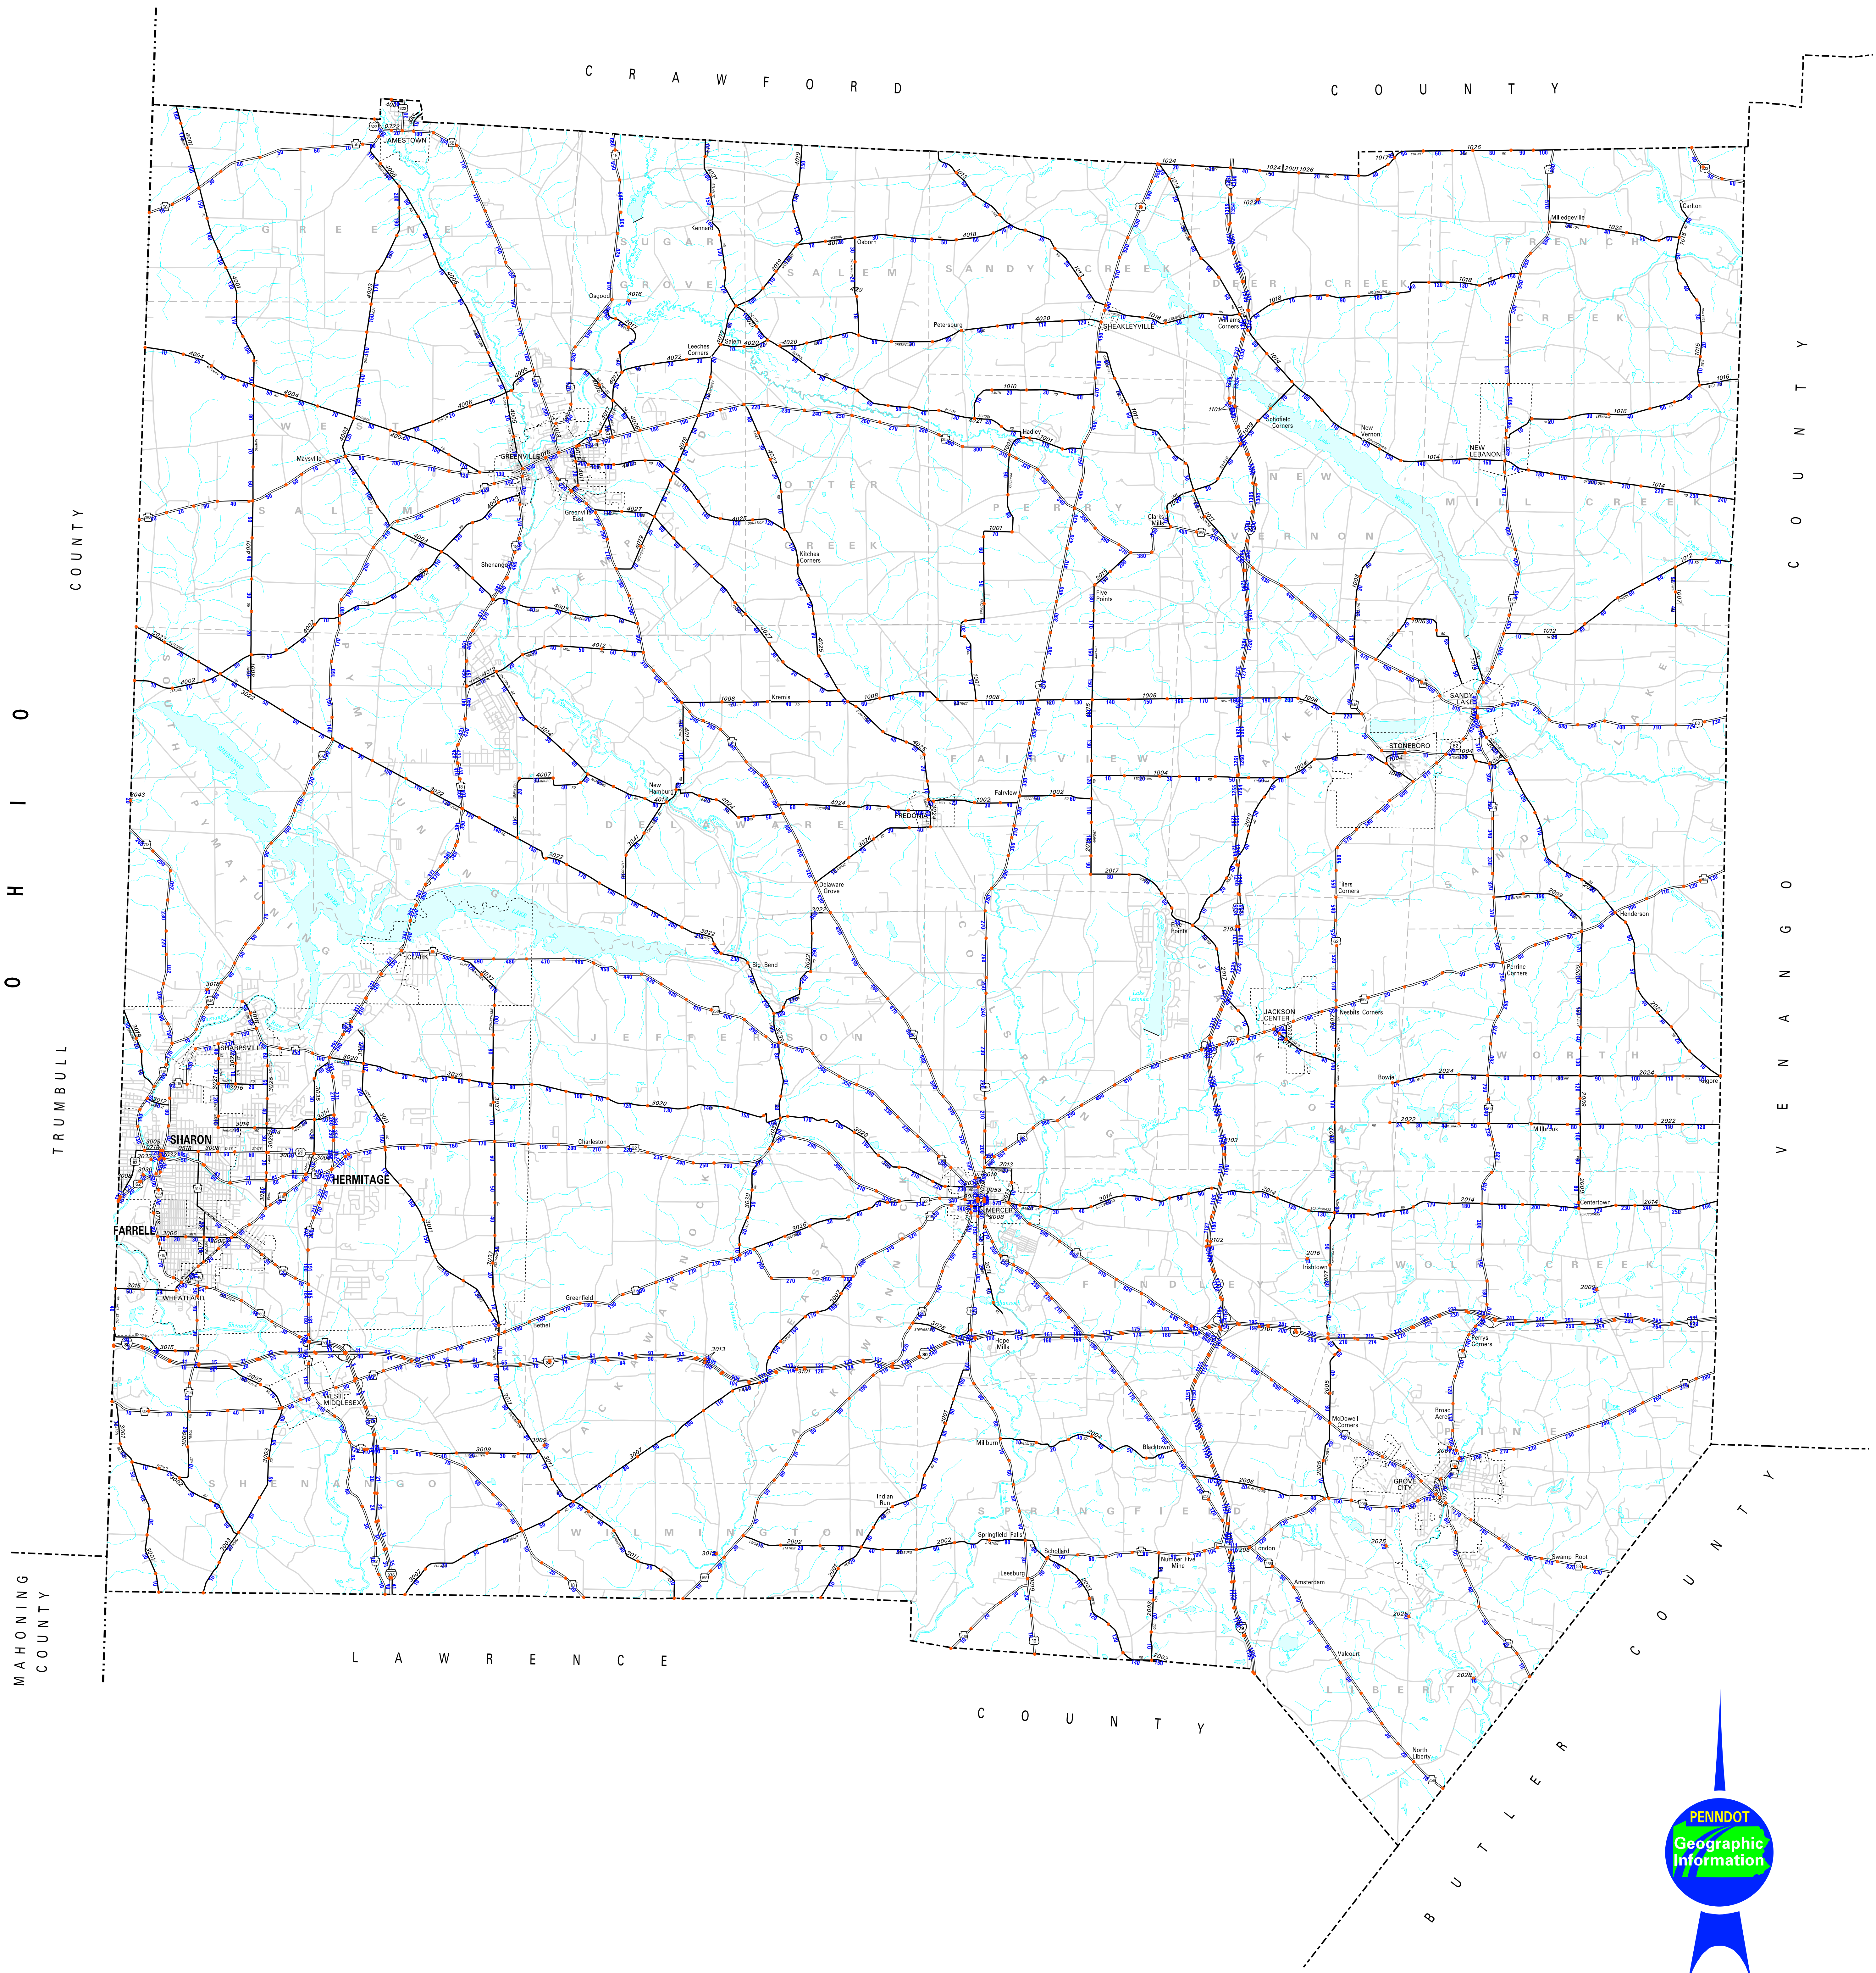

# SR / SEGMENT MAP – MERCER COUNTY

PRODUCED BY:  
GEOGRAPHIC INFORMATION DIVISION  
BUREAU OF PLANNING AND RESEARCH  
FOR FURTHER INFORMATION OR COMMENTS CONTACT:  
GIS COORDINATOR AT 717-735-1529  
GIS PRODUCT NO. 0702  
25-FEB-2025