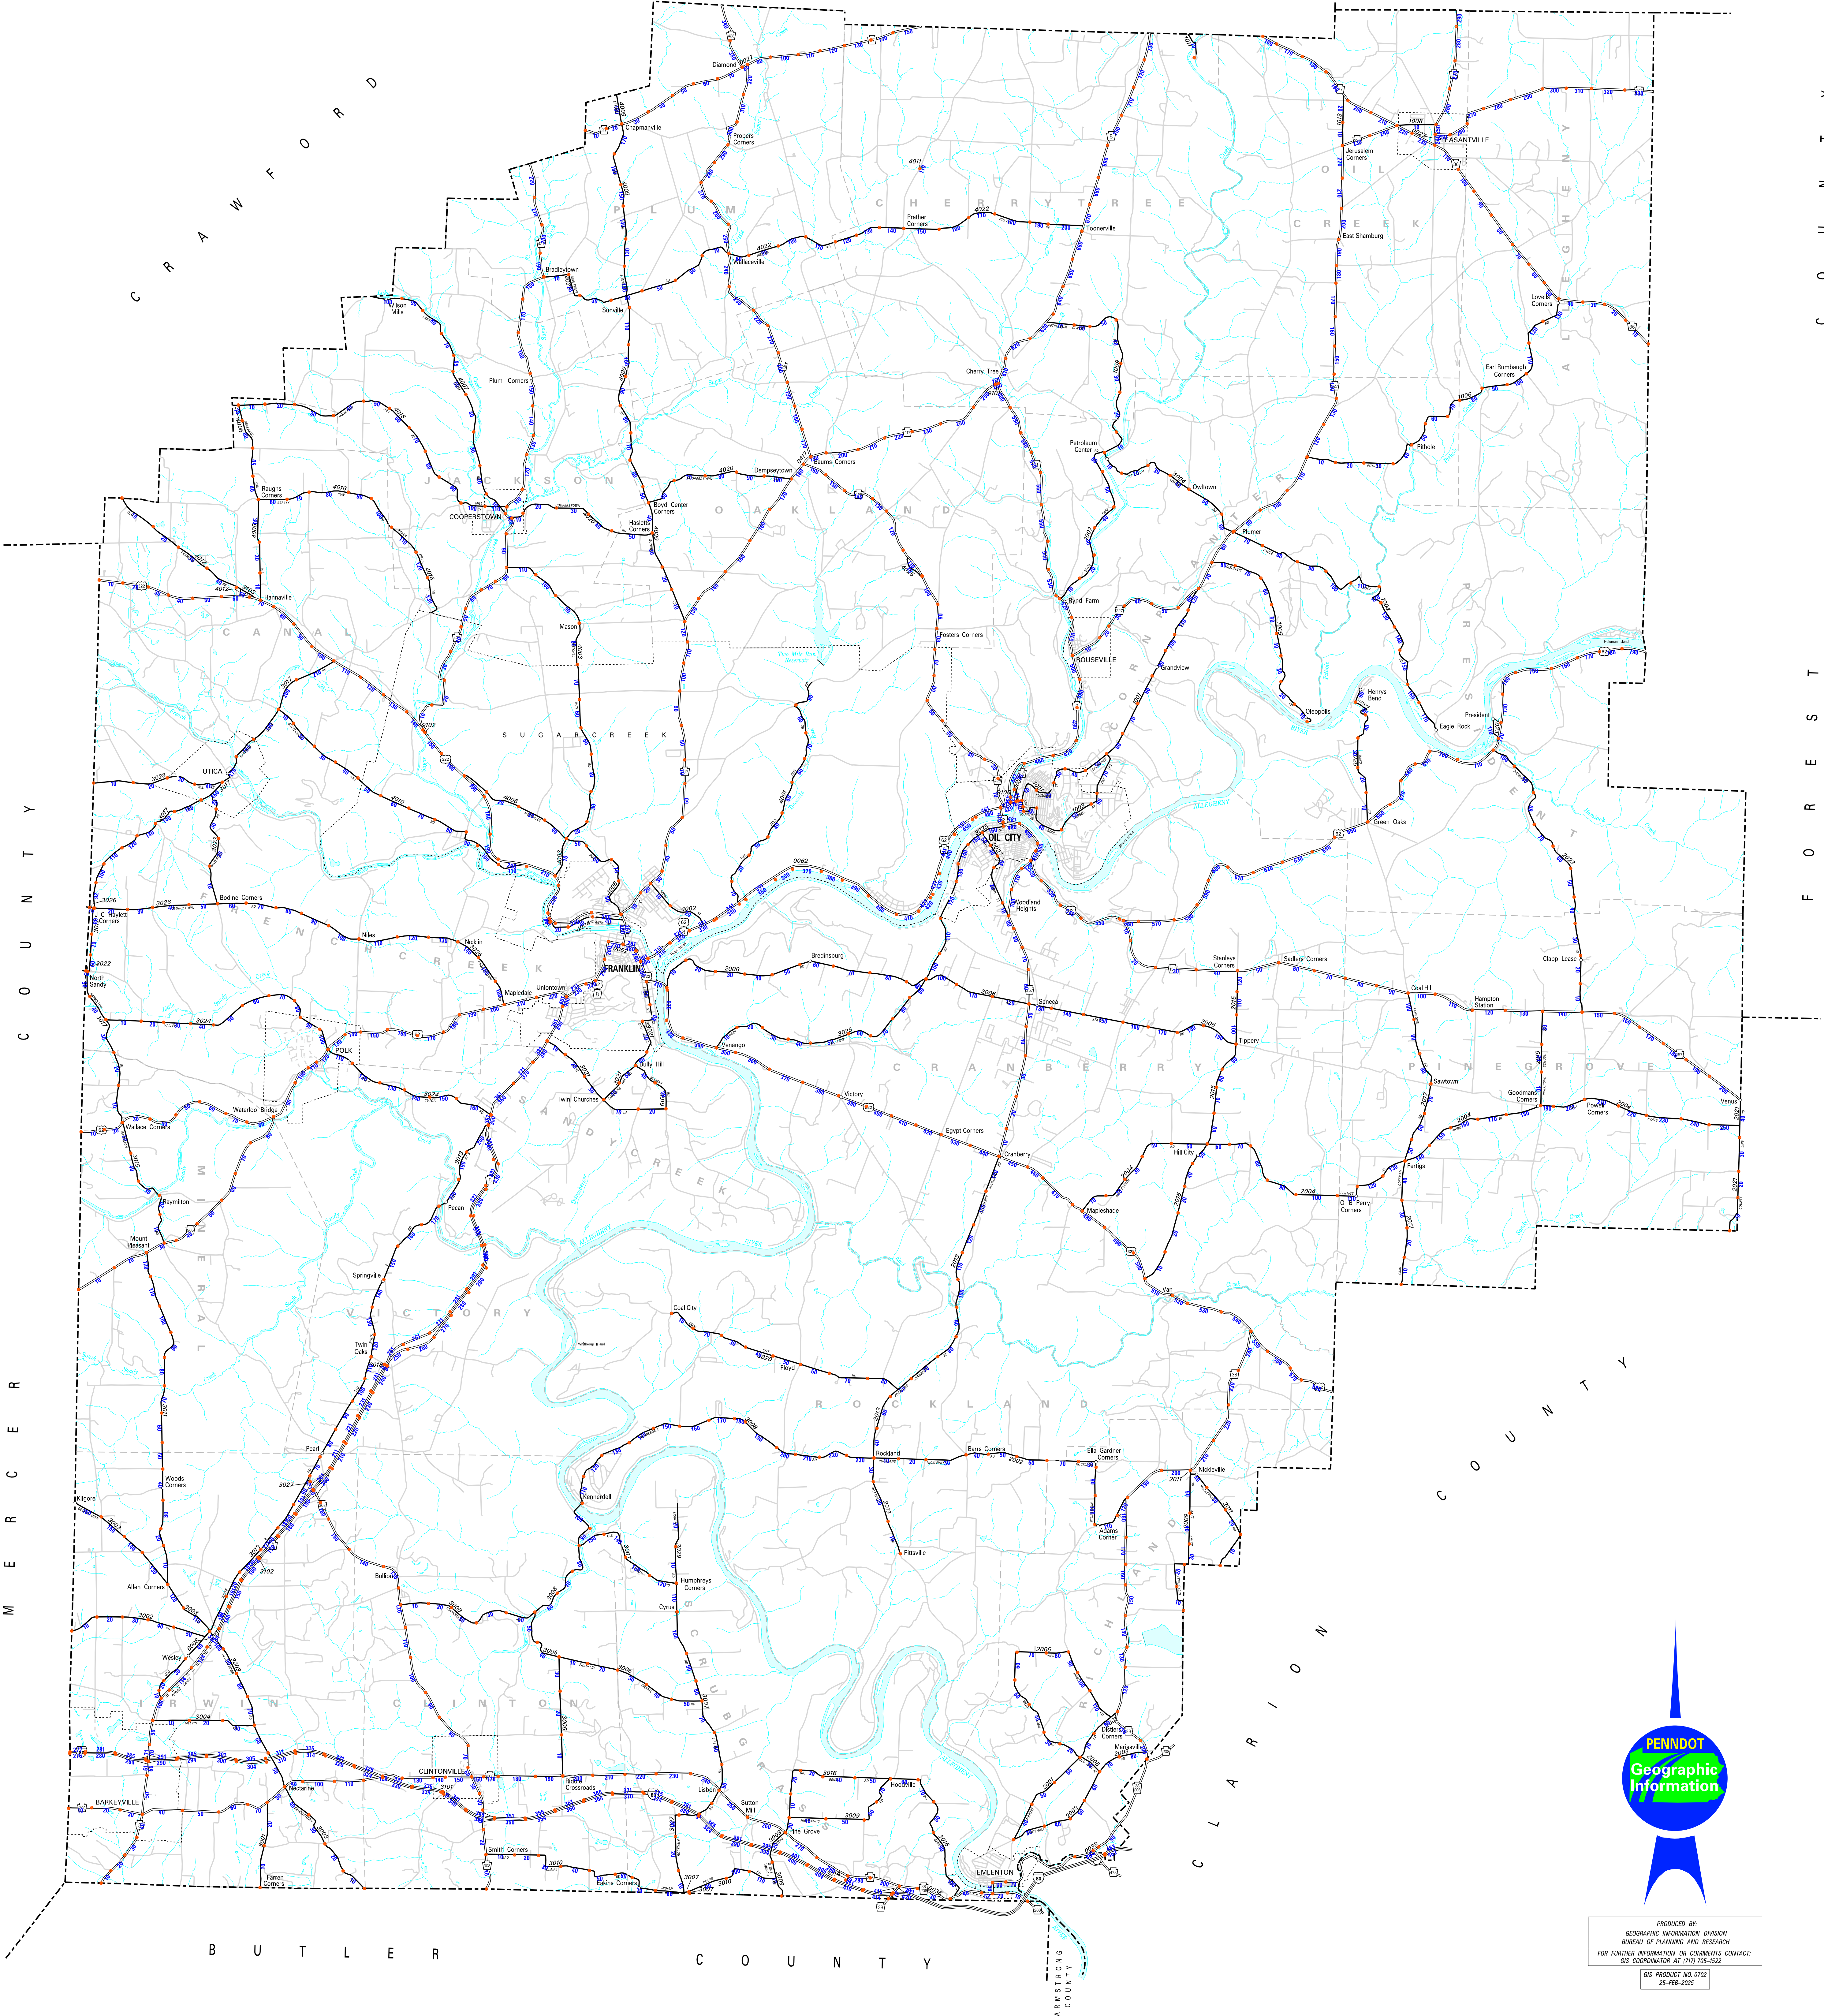

SR / SEGMENT MAP – VENANGO COUNTY

C O U N T Y

W A R R E N C O U N T Y