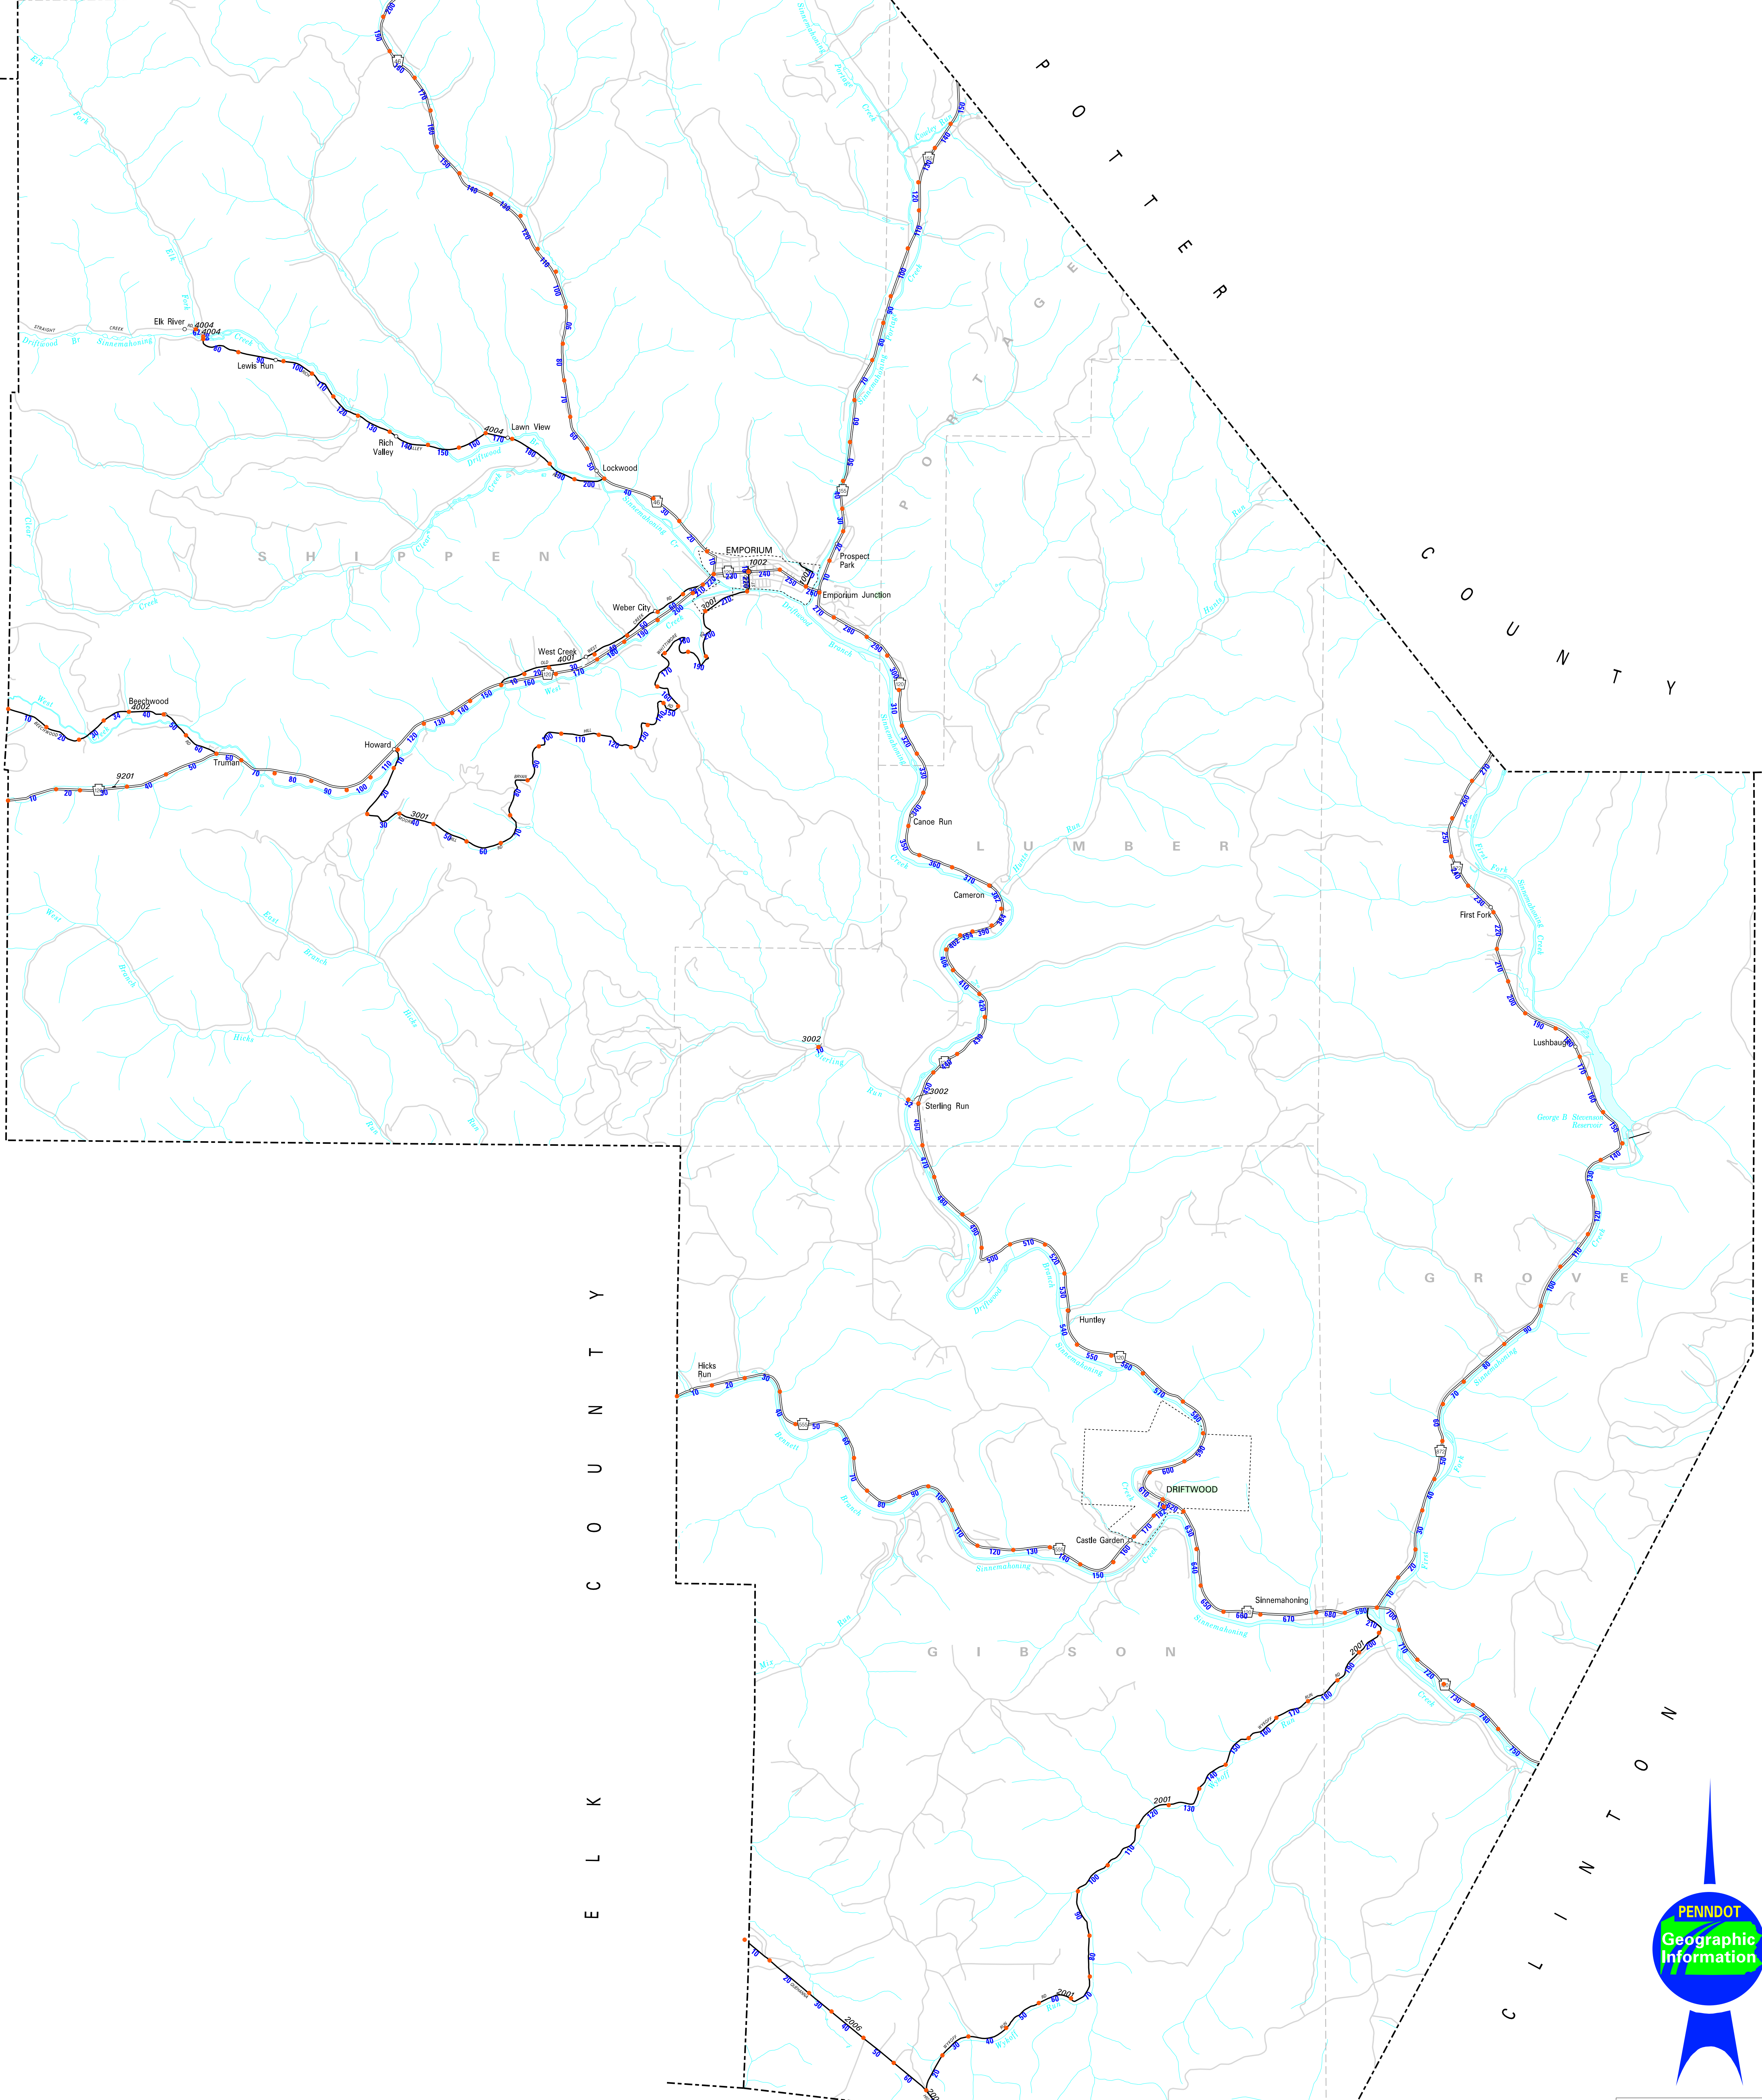

SR / SEGMENT MAP – CAMERON COUNTY

M C K E A N C O U N T Y

C O U N T Y
E L K

C O U N T Y
E L K

C L E A R F I E L D C O U N T Y