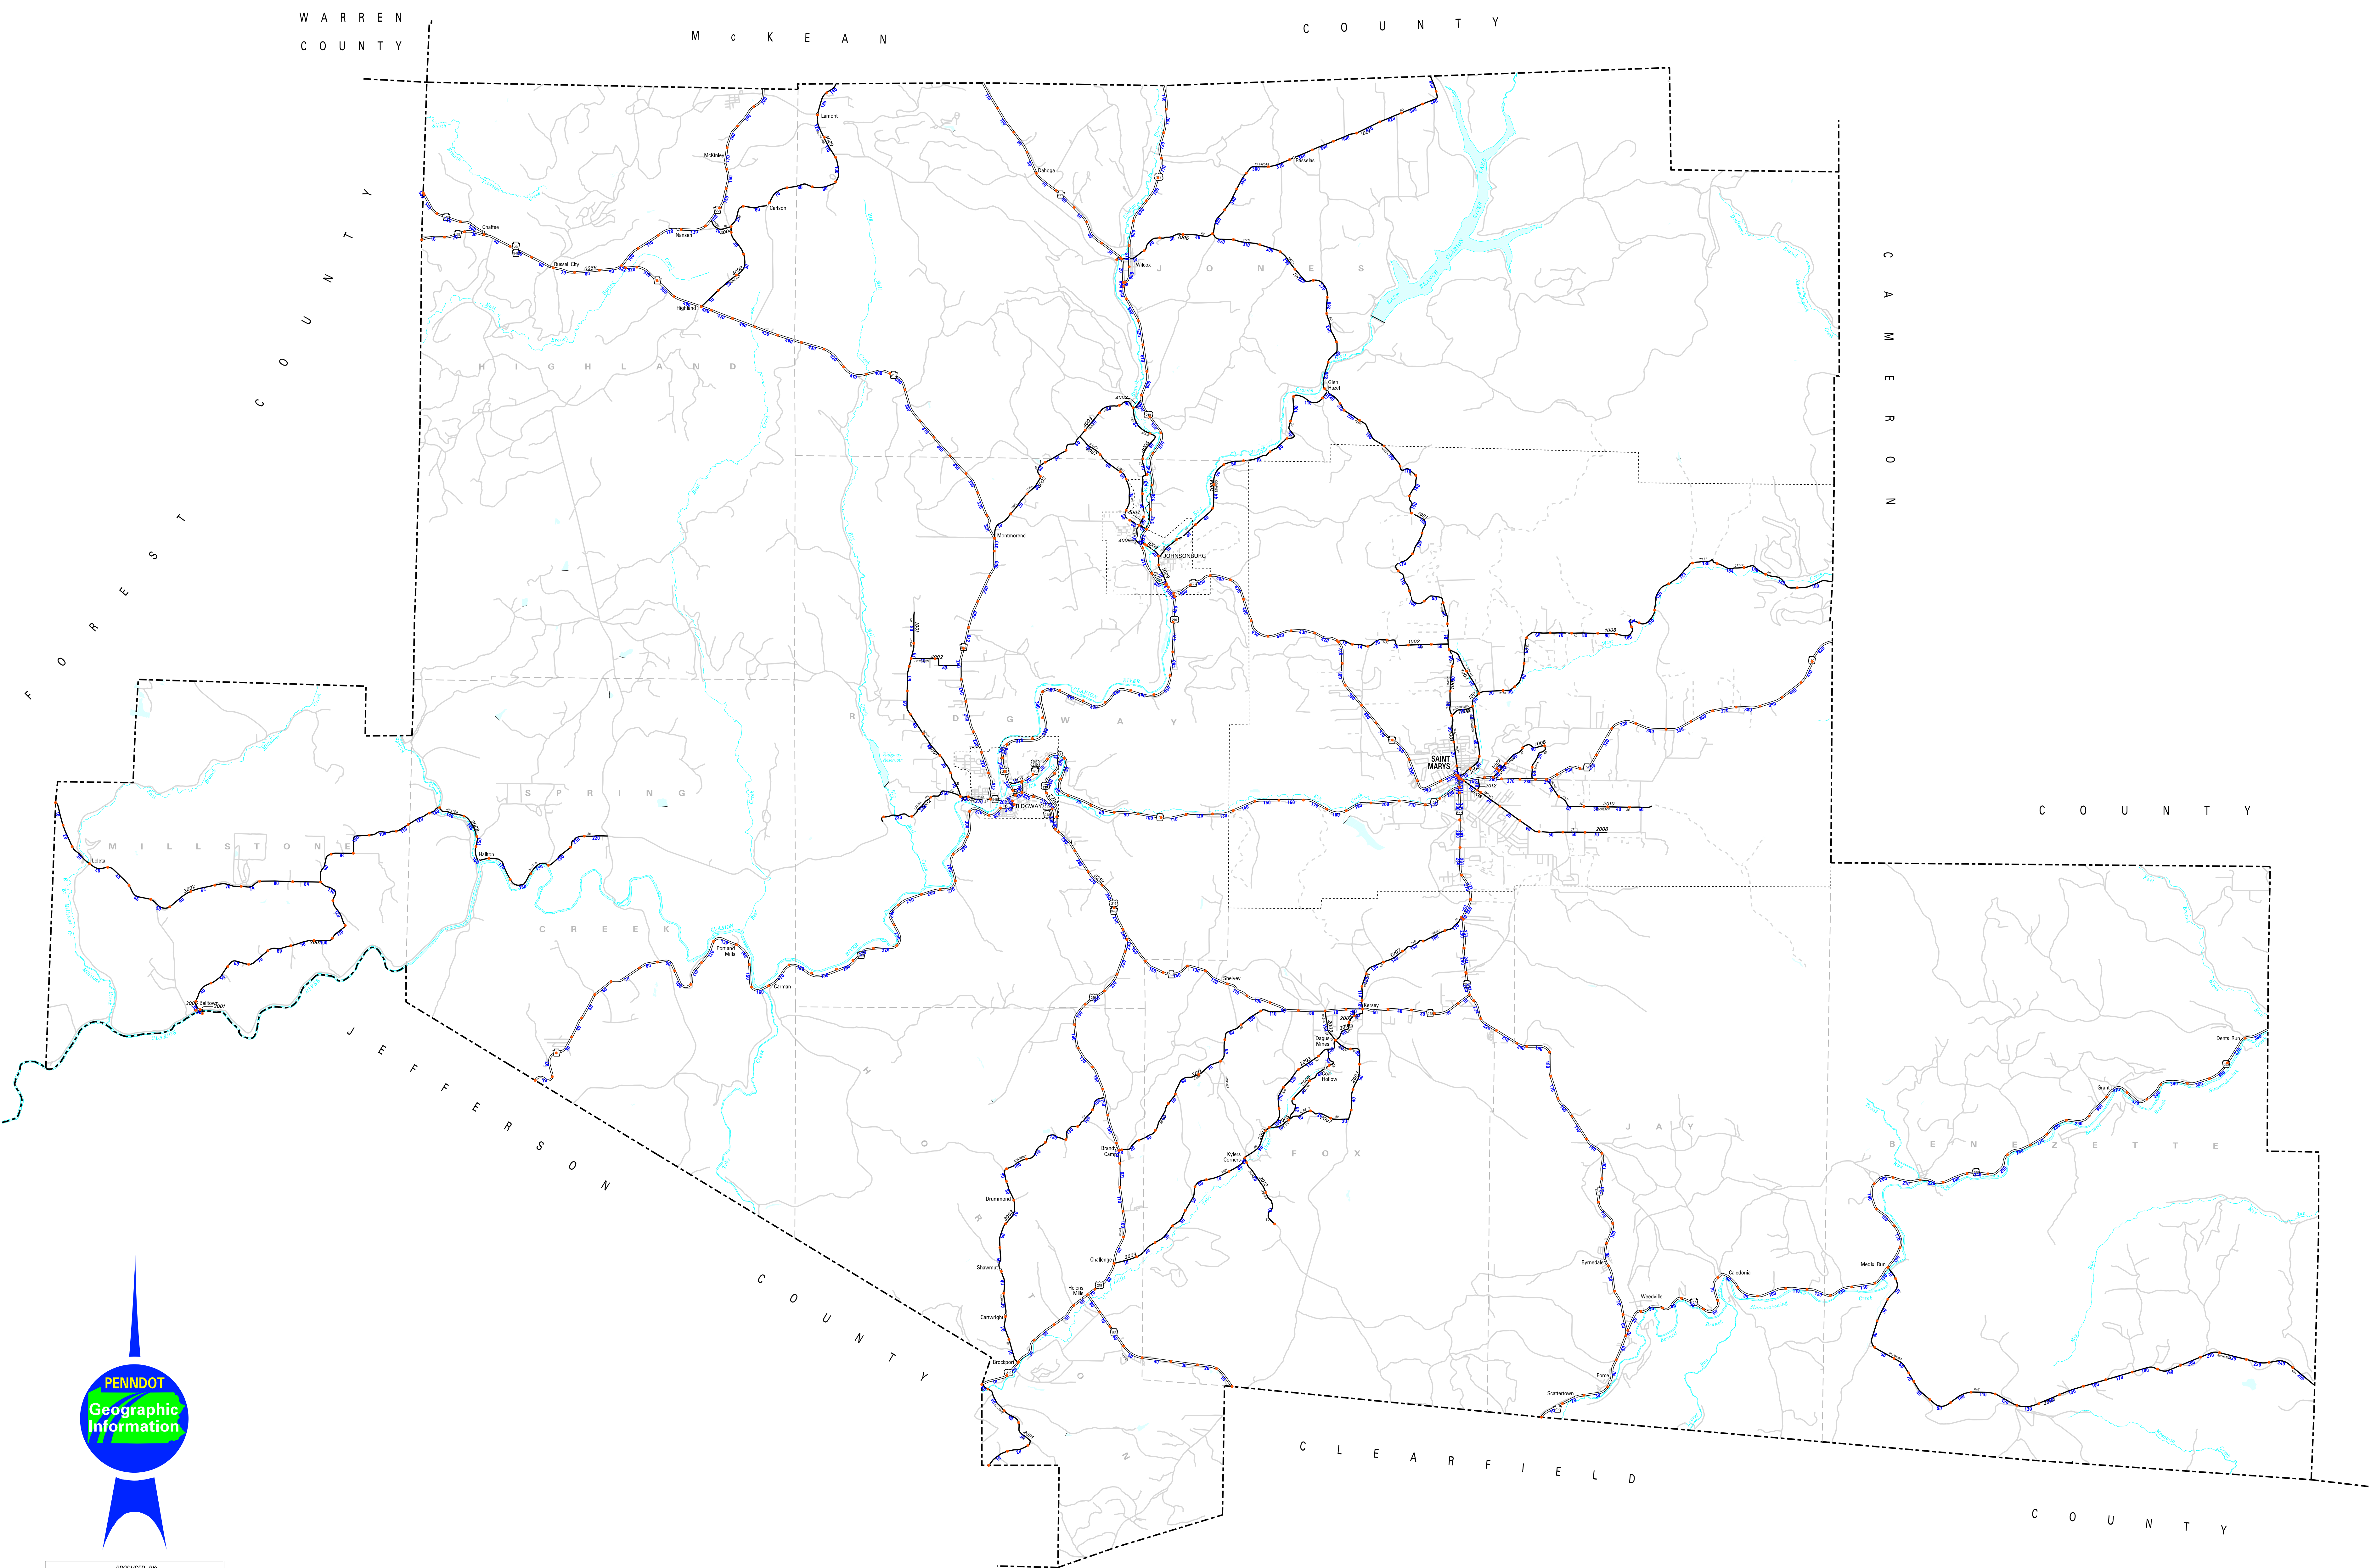

SR / SEGMENT MAP – ELK COUNTY