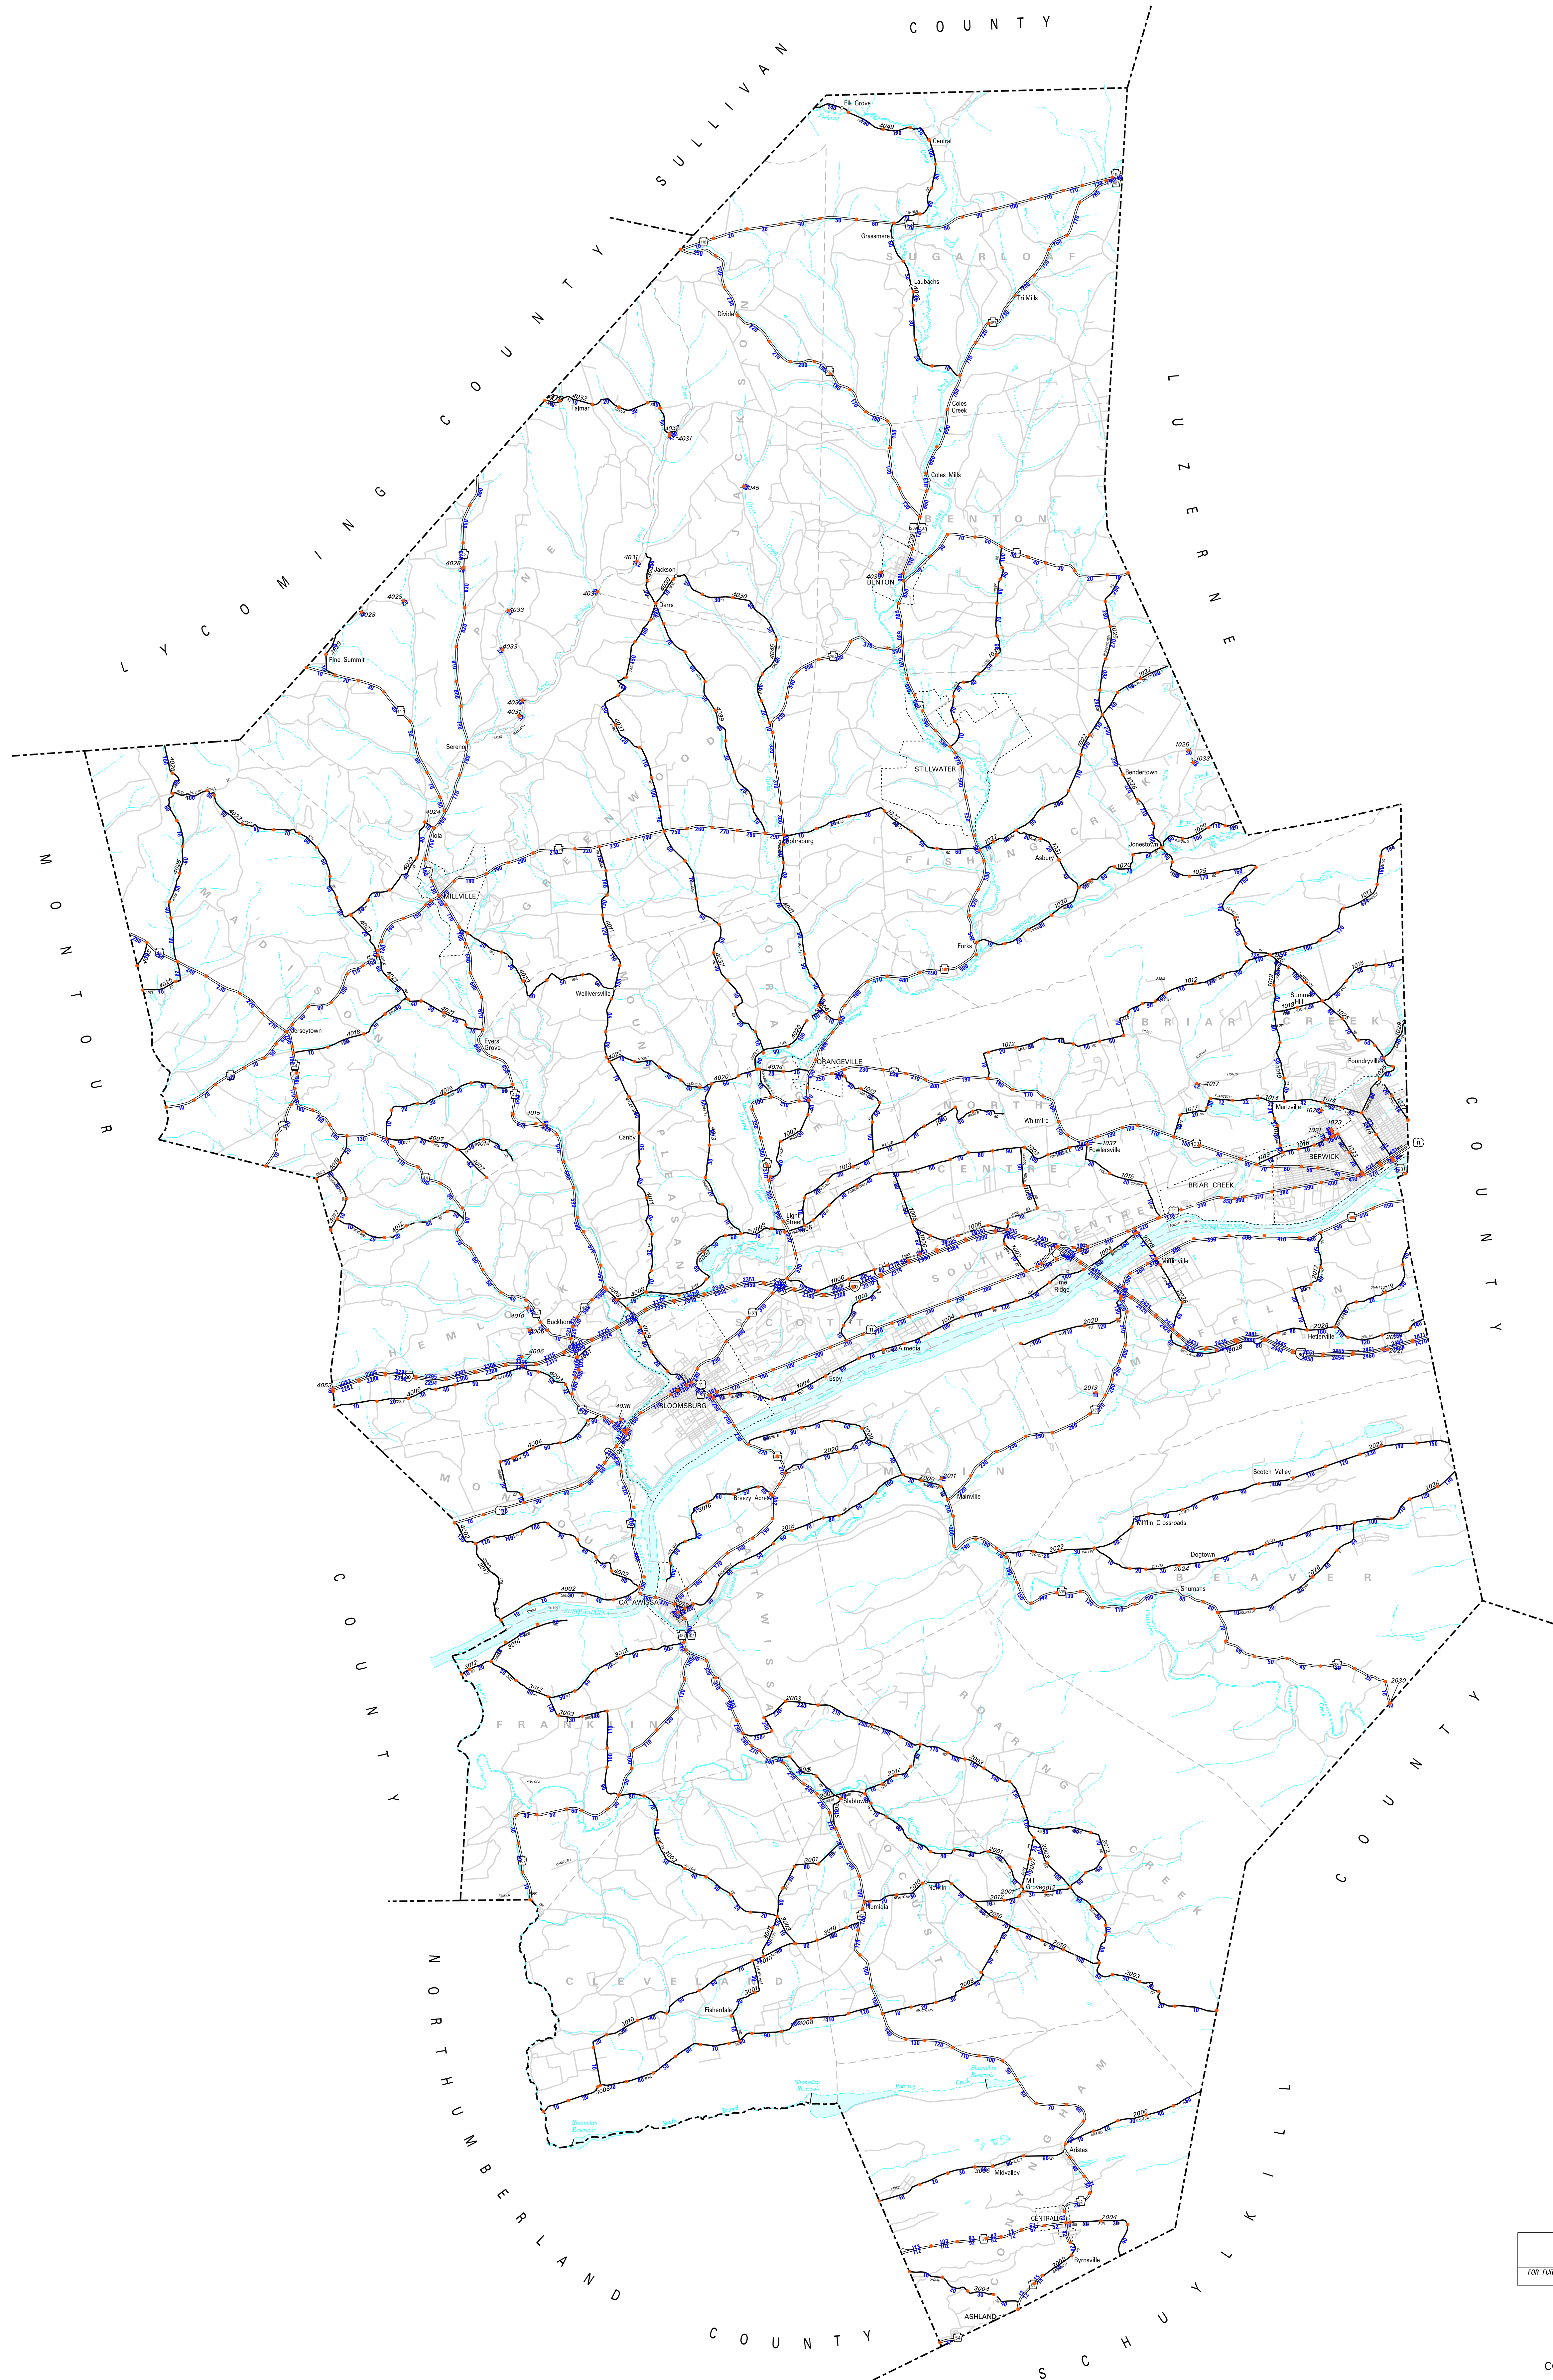

SR / SEGMENT MAP – COLUMBIA COUNTY

PRODUCED BY:
GEOGRAPHIC INFORMATION DIVISION
BUREAU OF PLANNING AND RESEARCH
FOR FURTHER INFORMATION OR COMMENTS CONTACT:
GIS COORDINATOR AT (717) 795-1529
GIS PRODUCT NO. 0702
25-FEB-2025