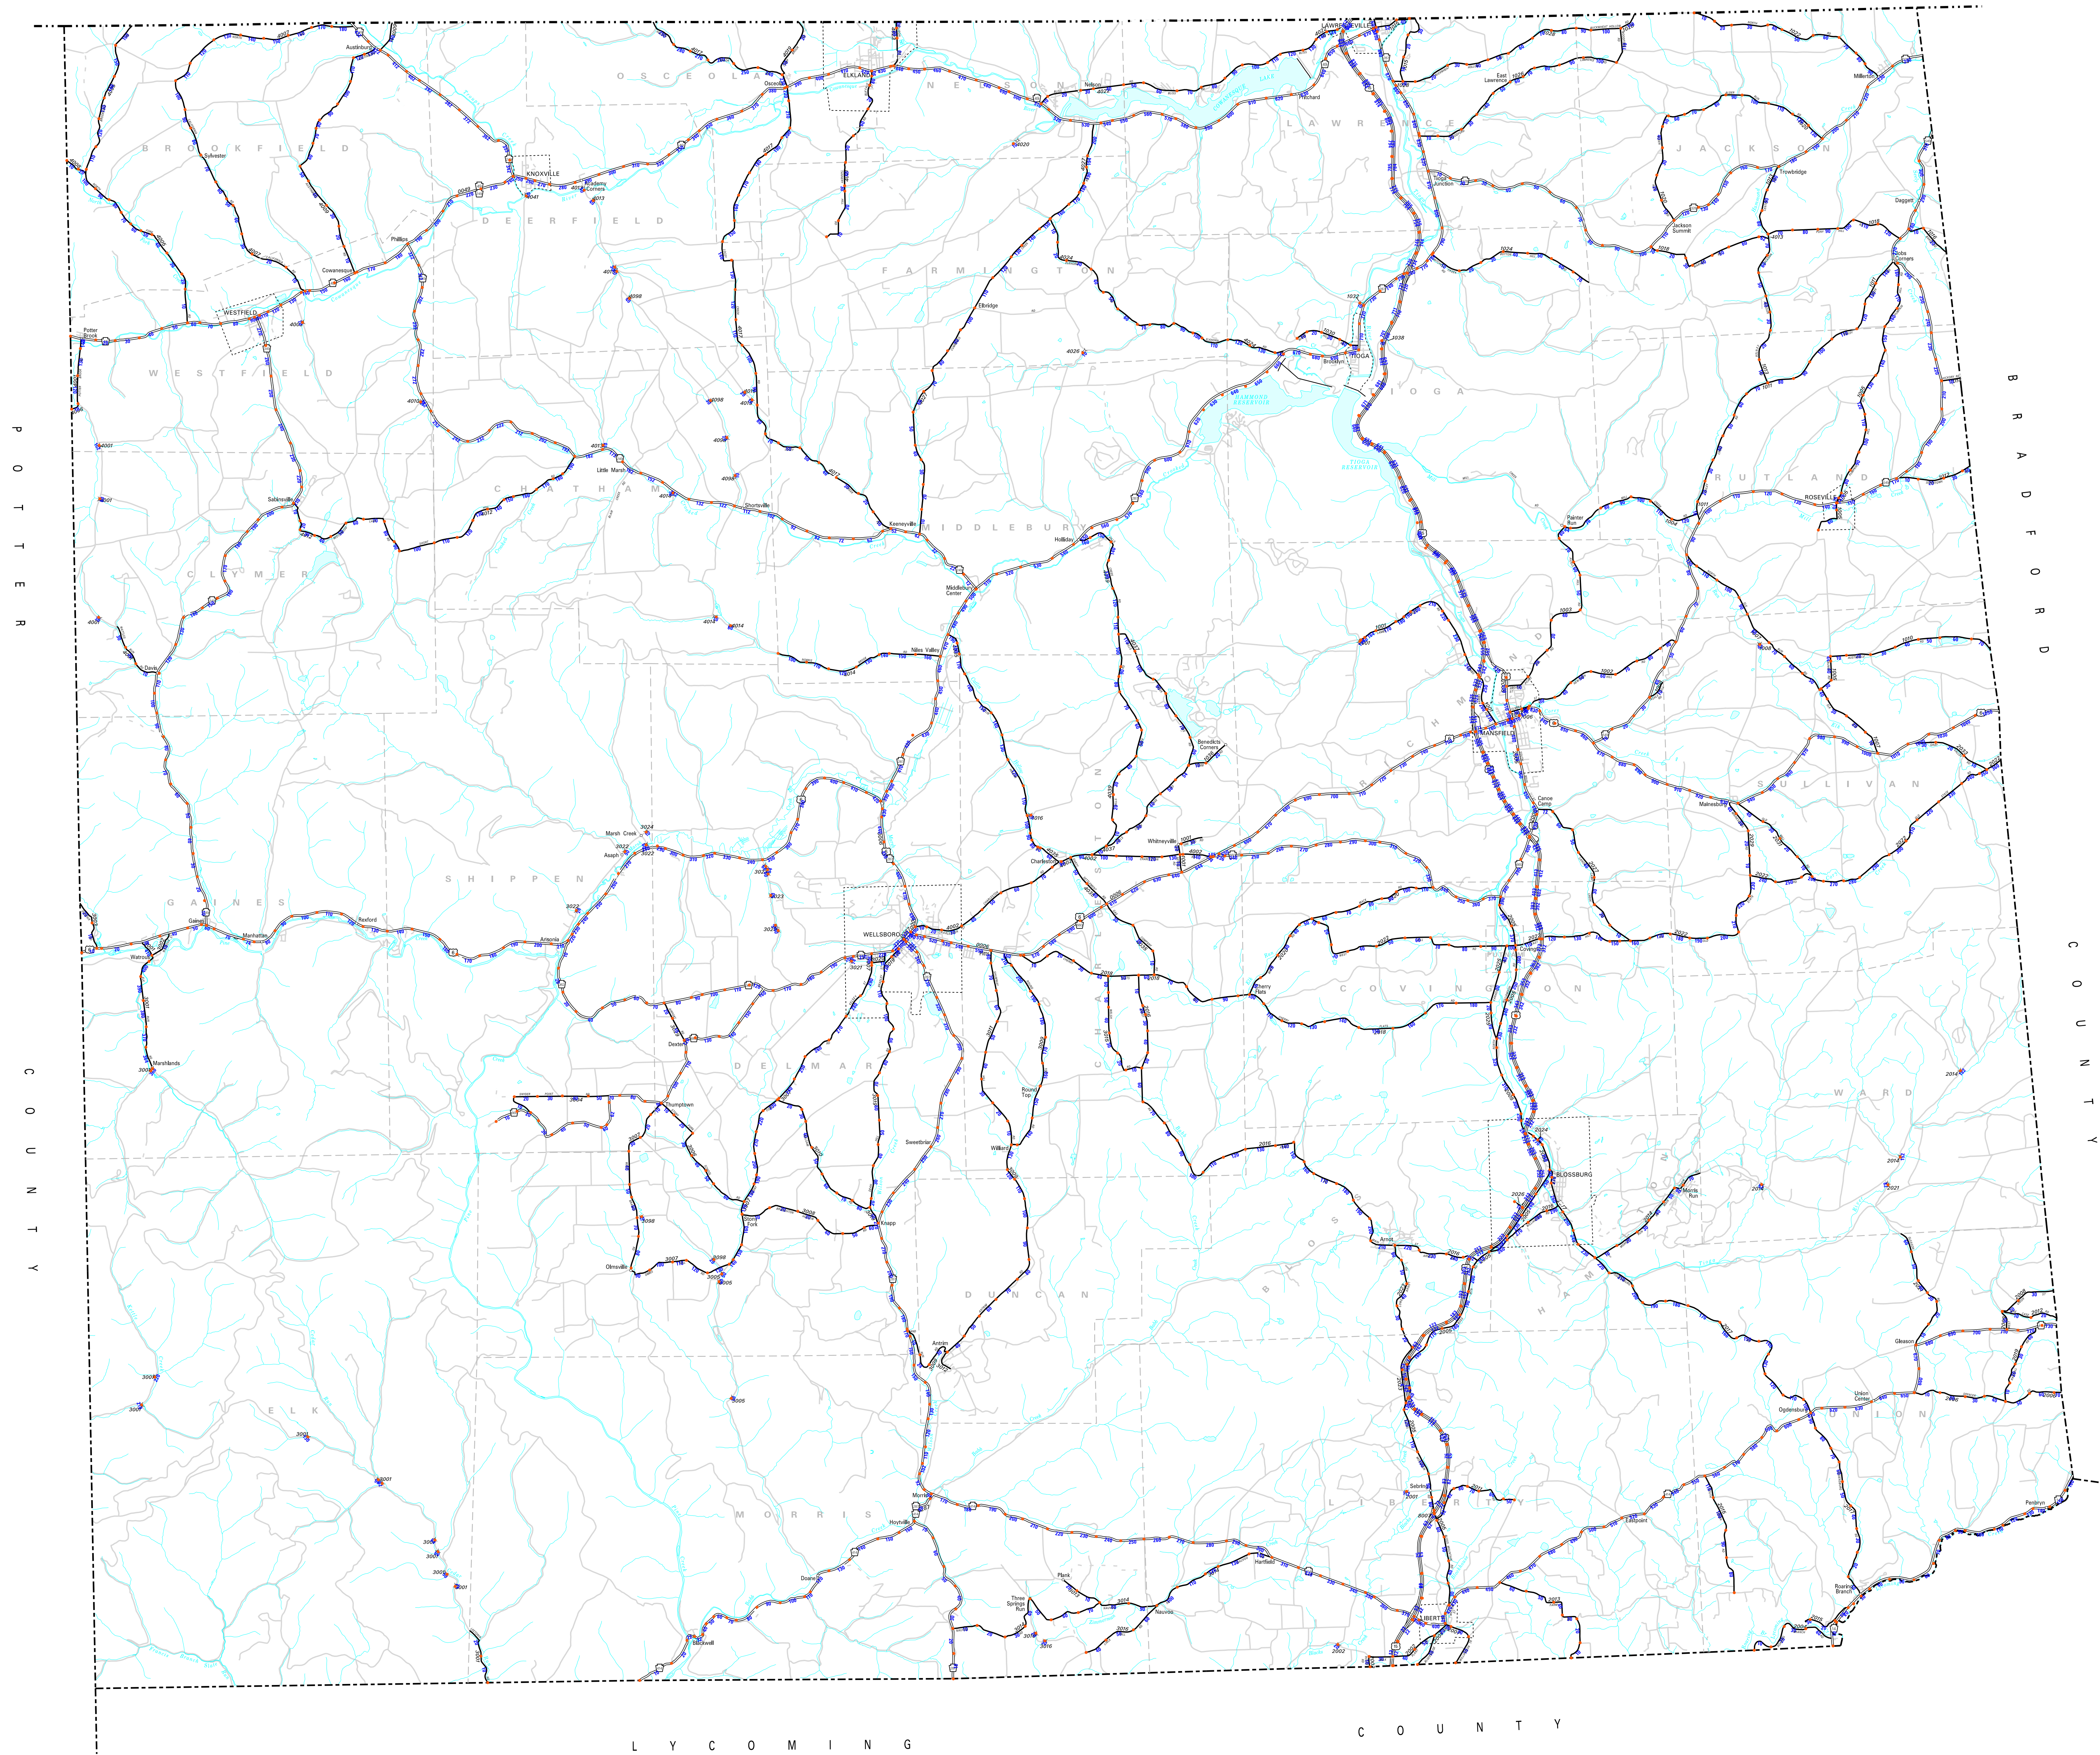

SR / SEGMENT MAP – TIOGA COUNTY

N E W Y O R K
S T E U B E N C O U N T Y