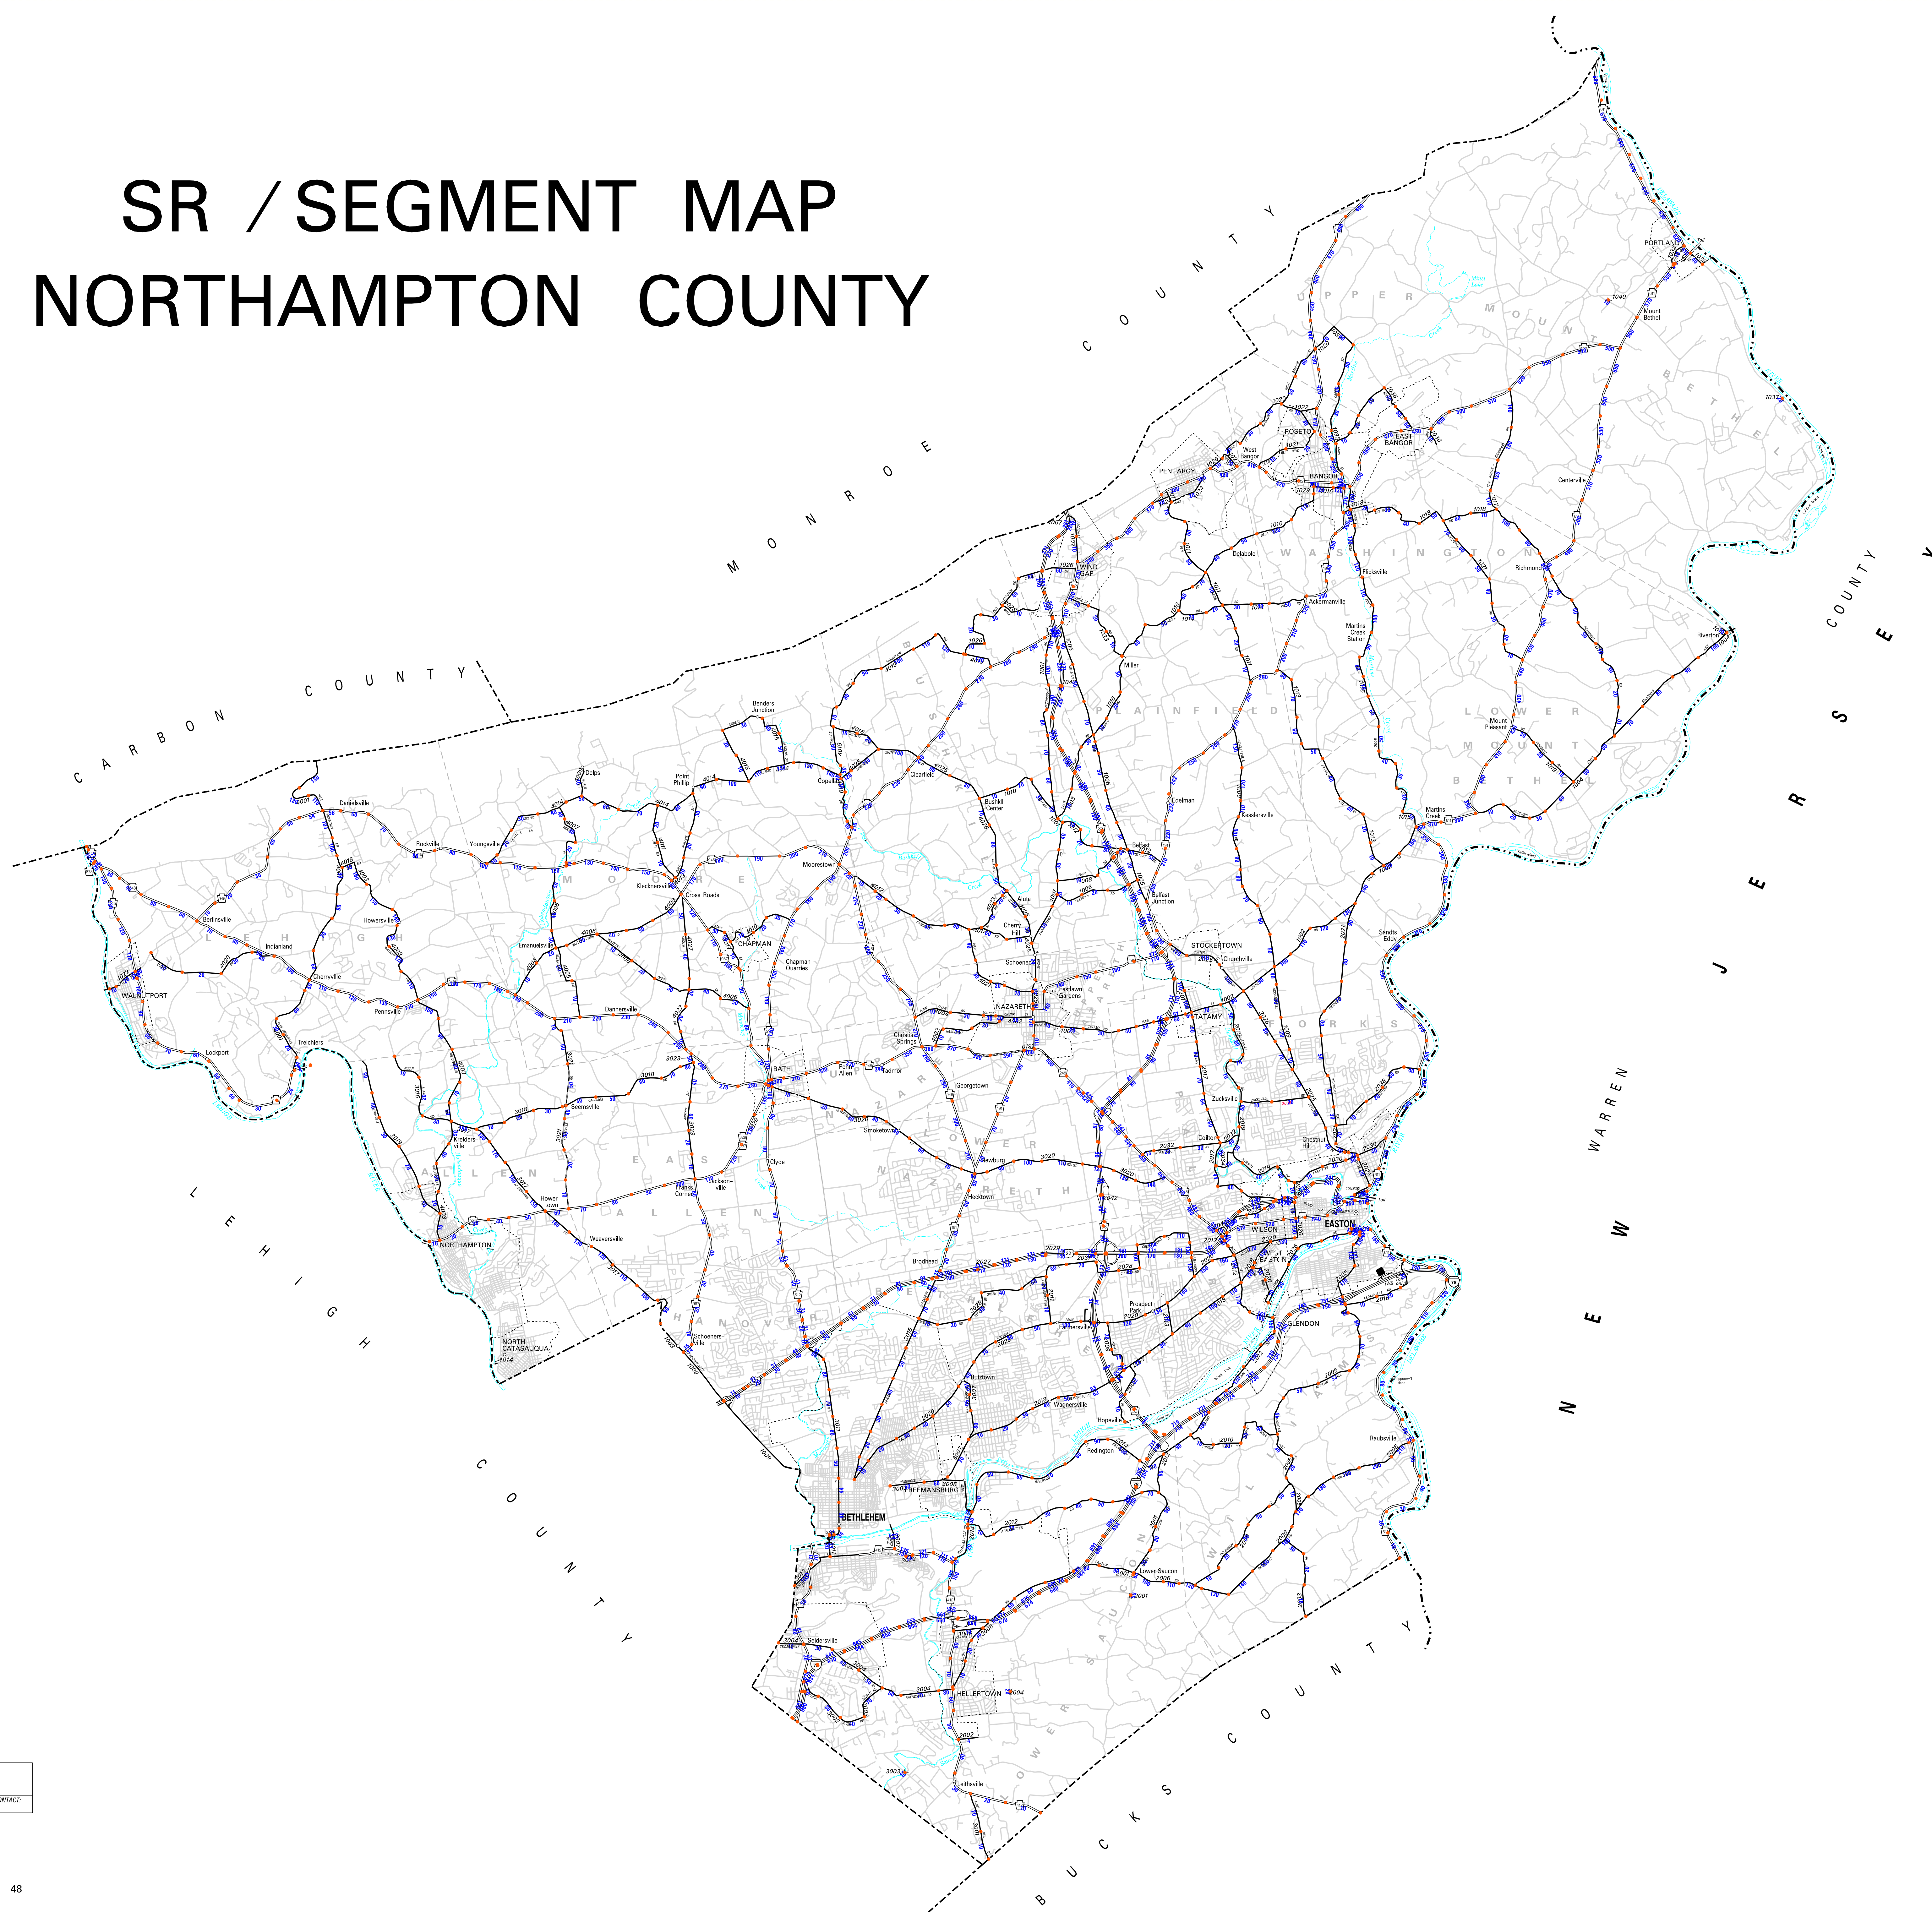

SR / SEGMENT MAP NORTHAMPTON COUNTY