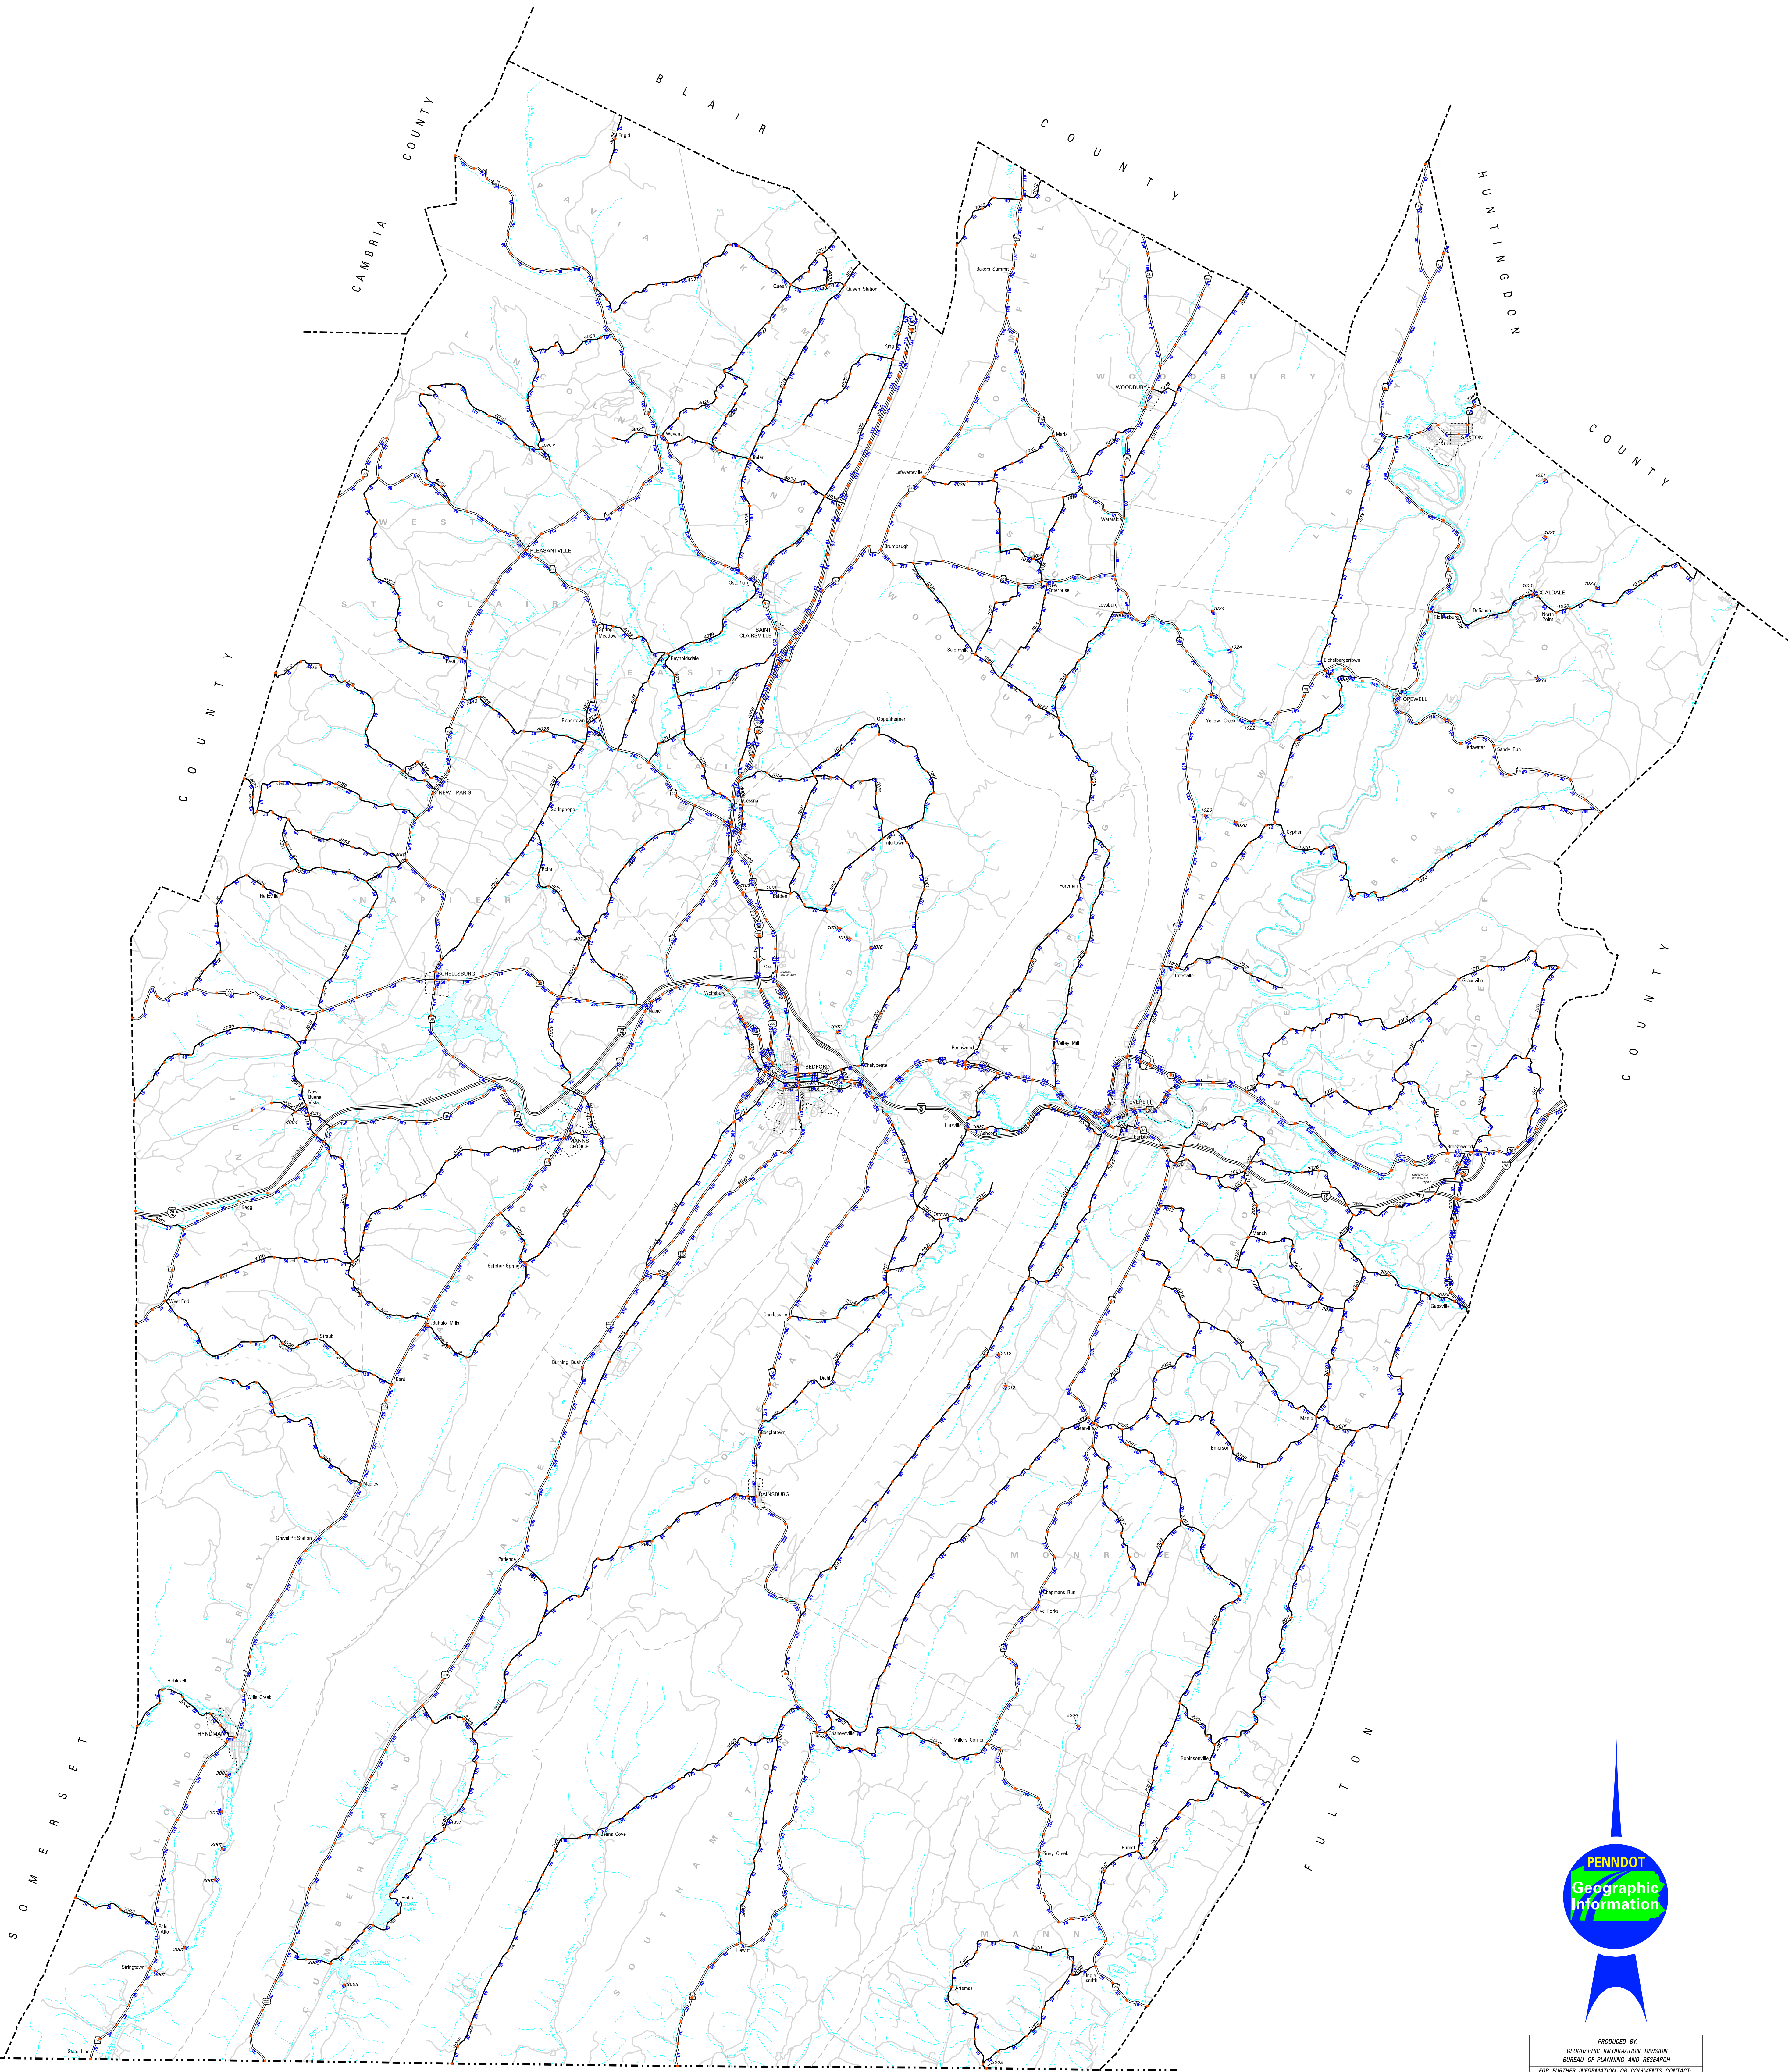

SR / SEGMENT MAP – BEDFORD COUNTY

A L L E G A N Y C O U N T Y
M A R Y L A N D