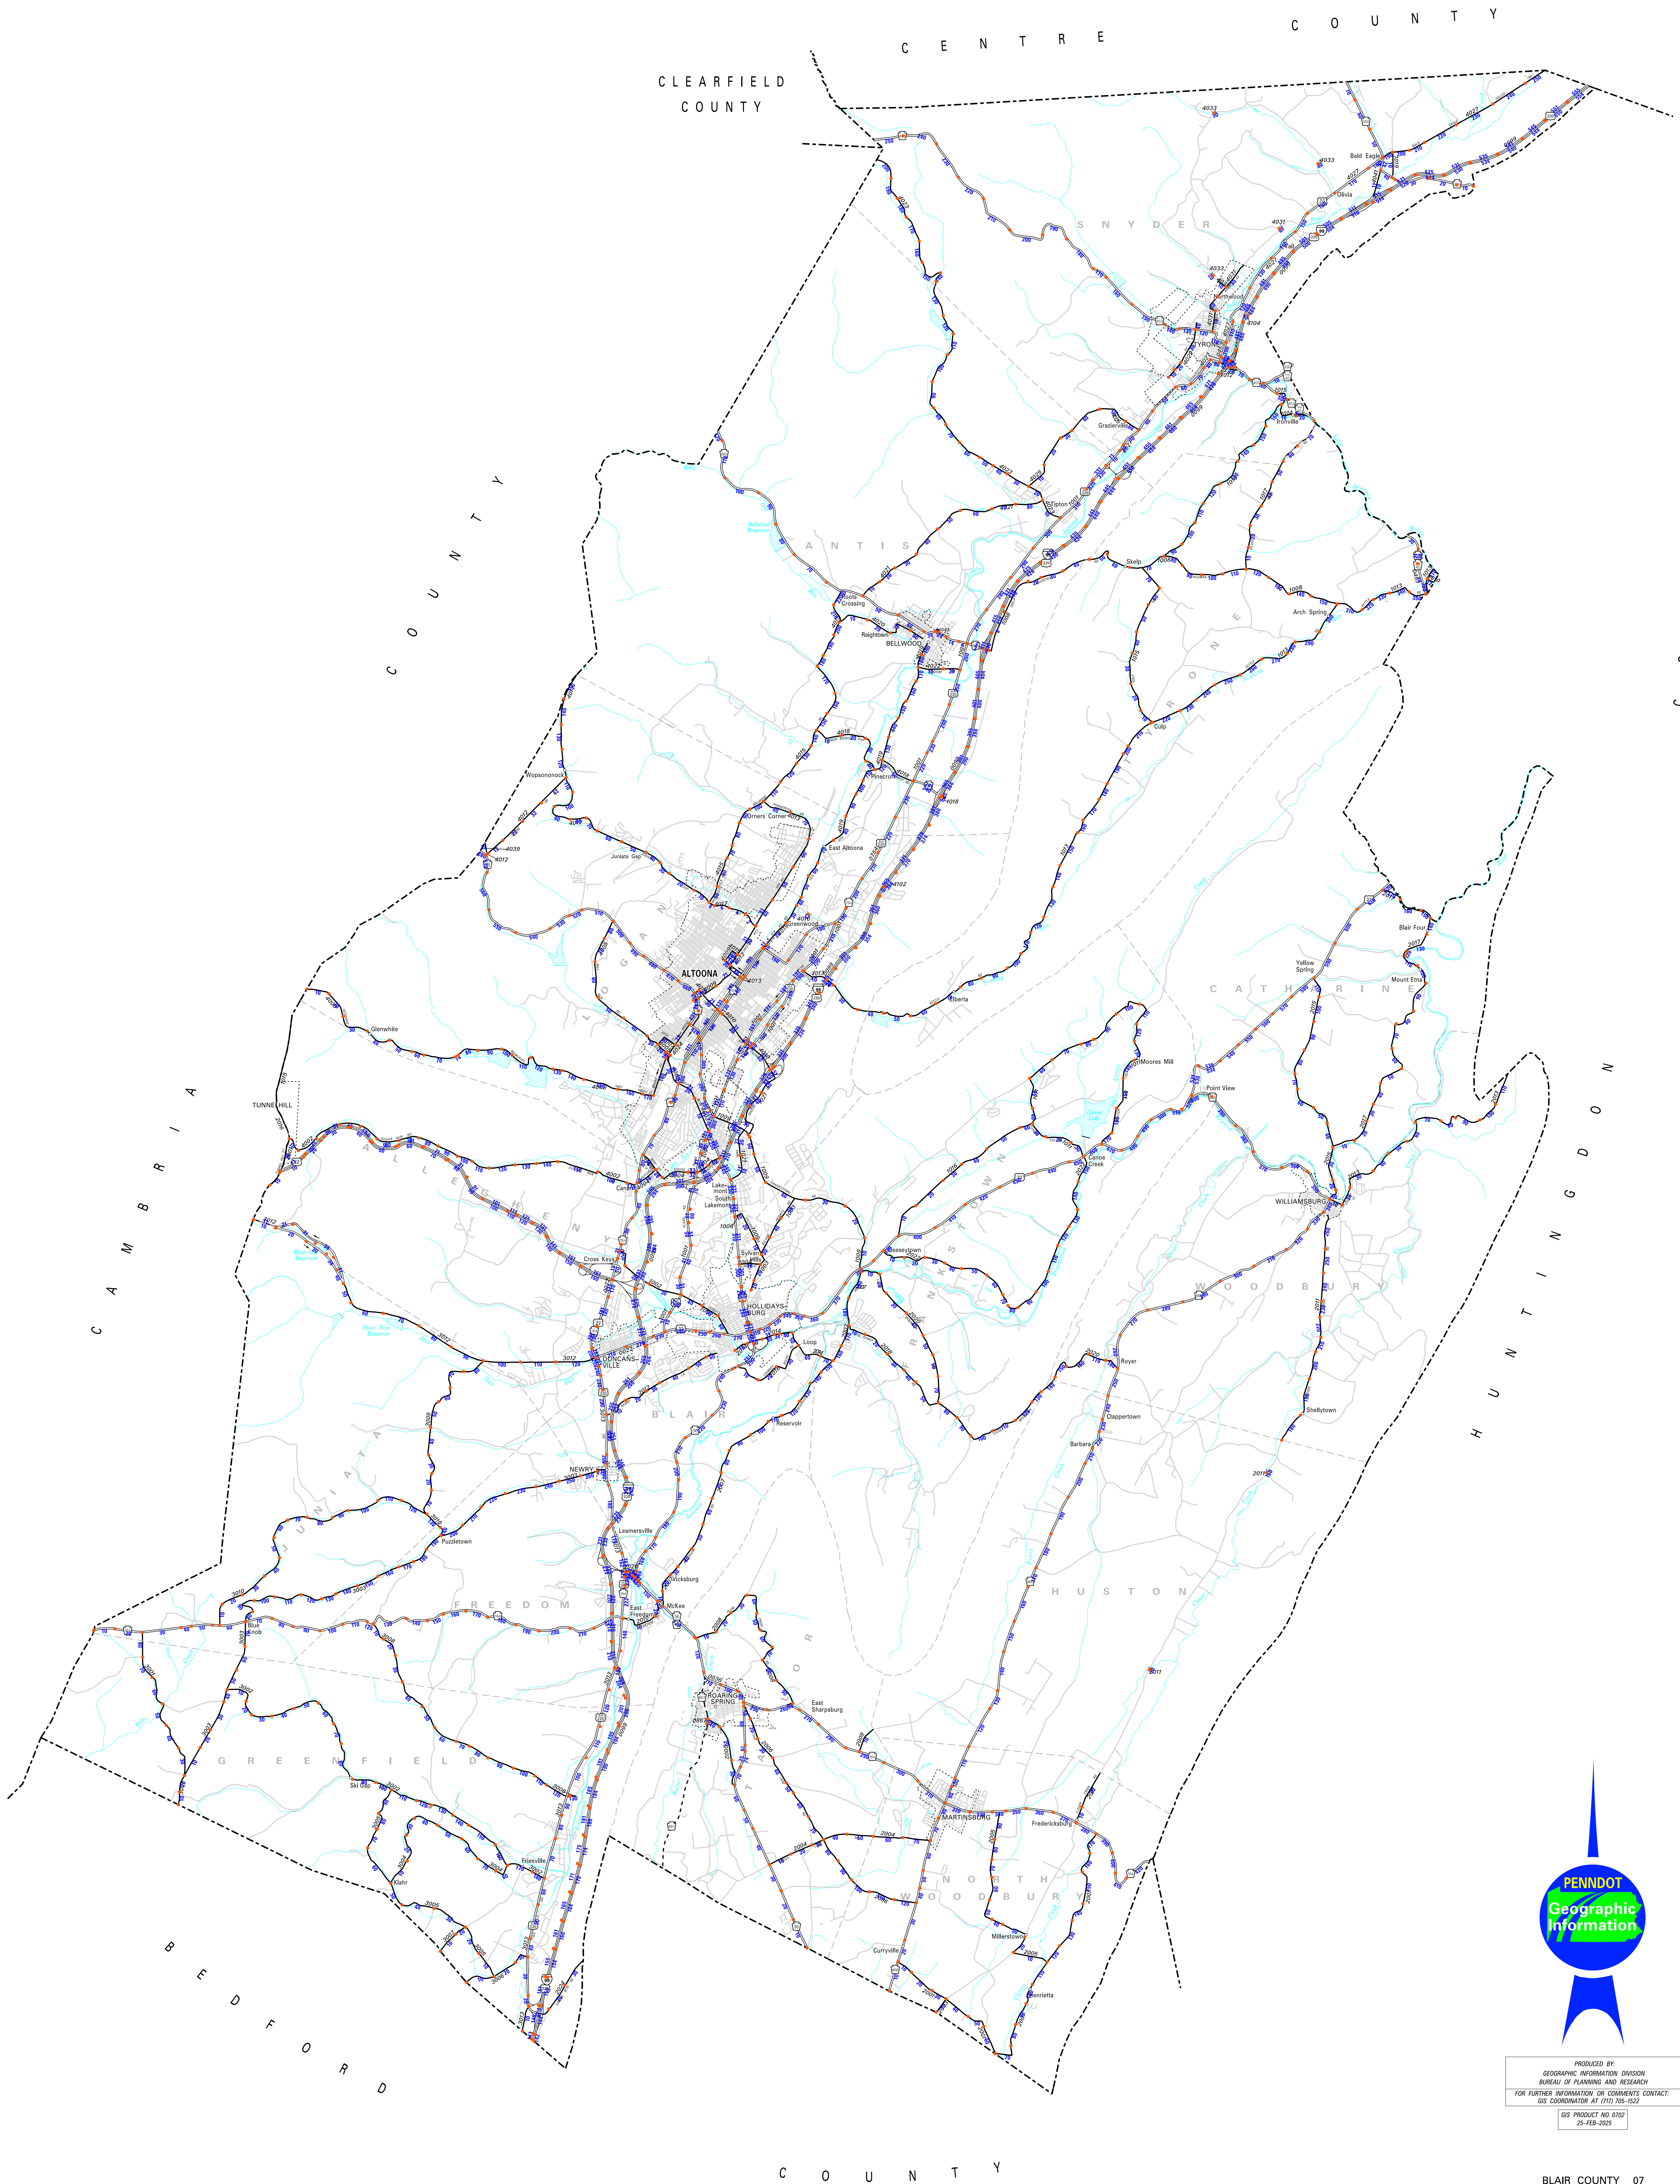

SR / SEGMENT MAP – BLAIR COUNTY