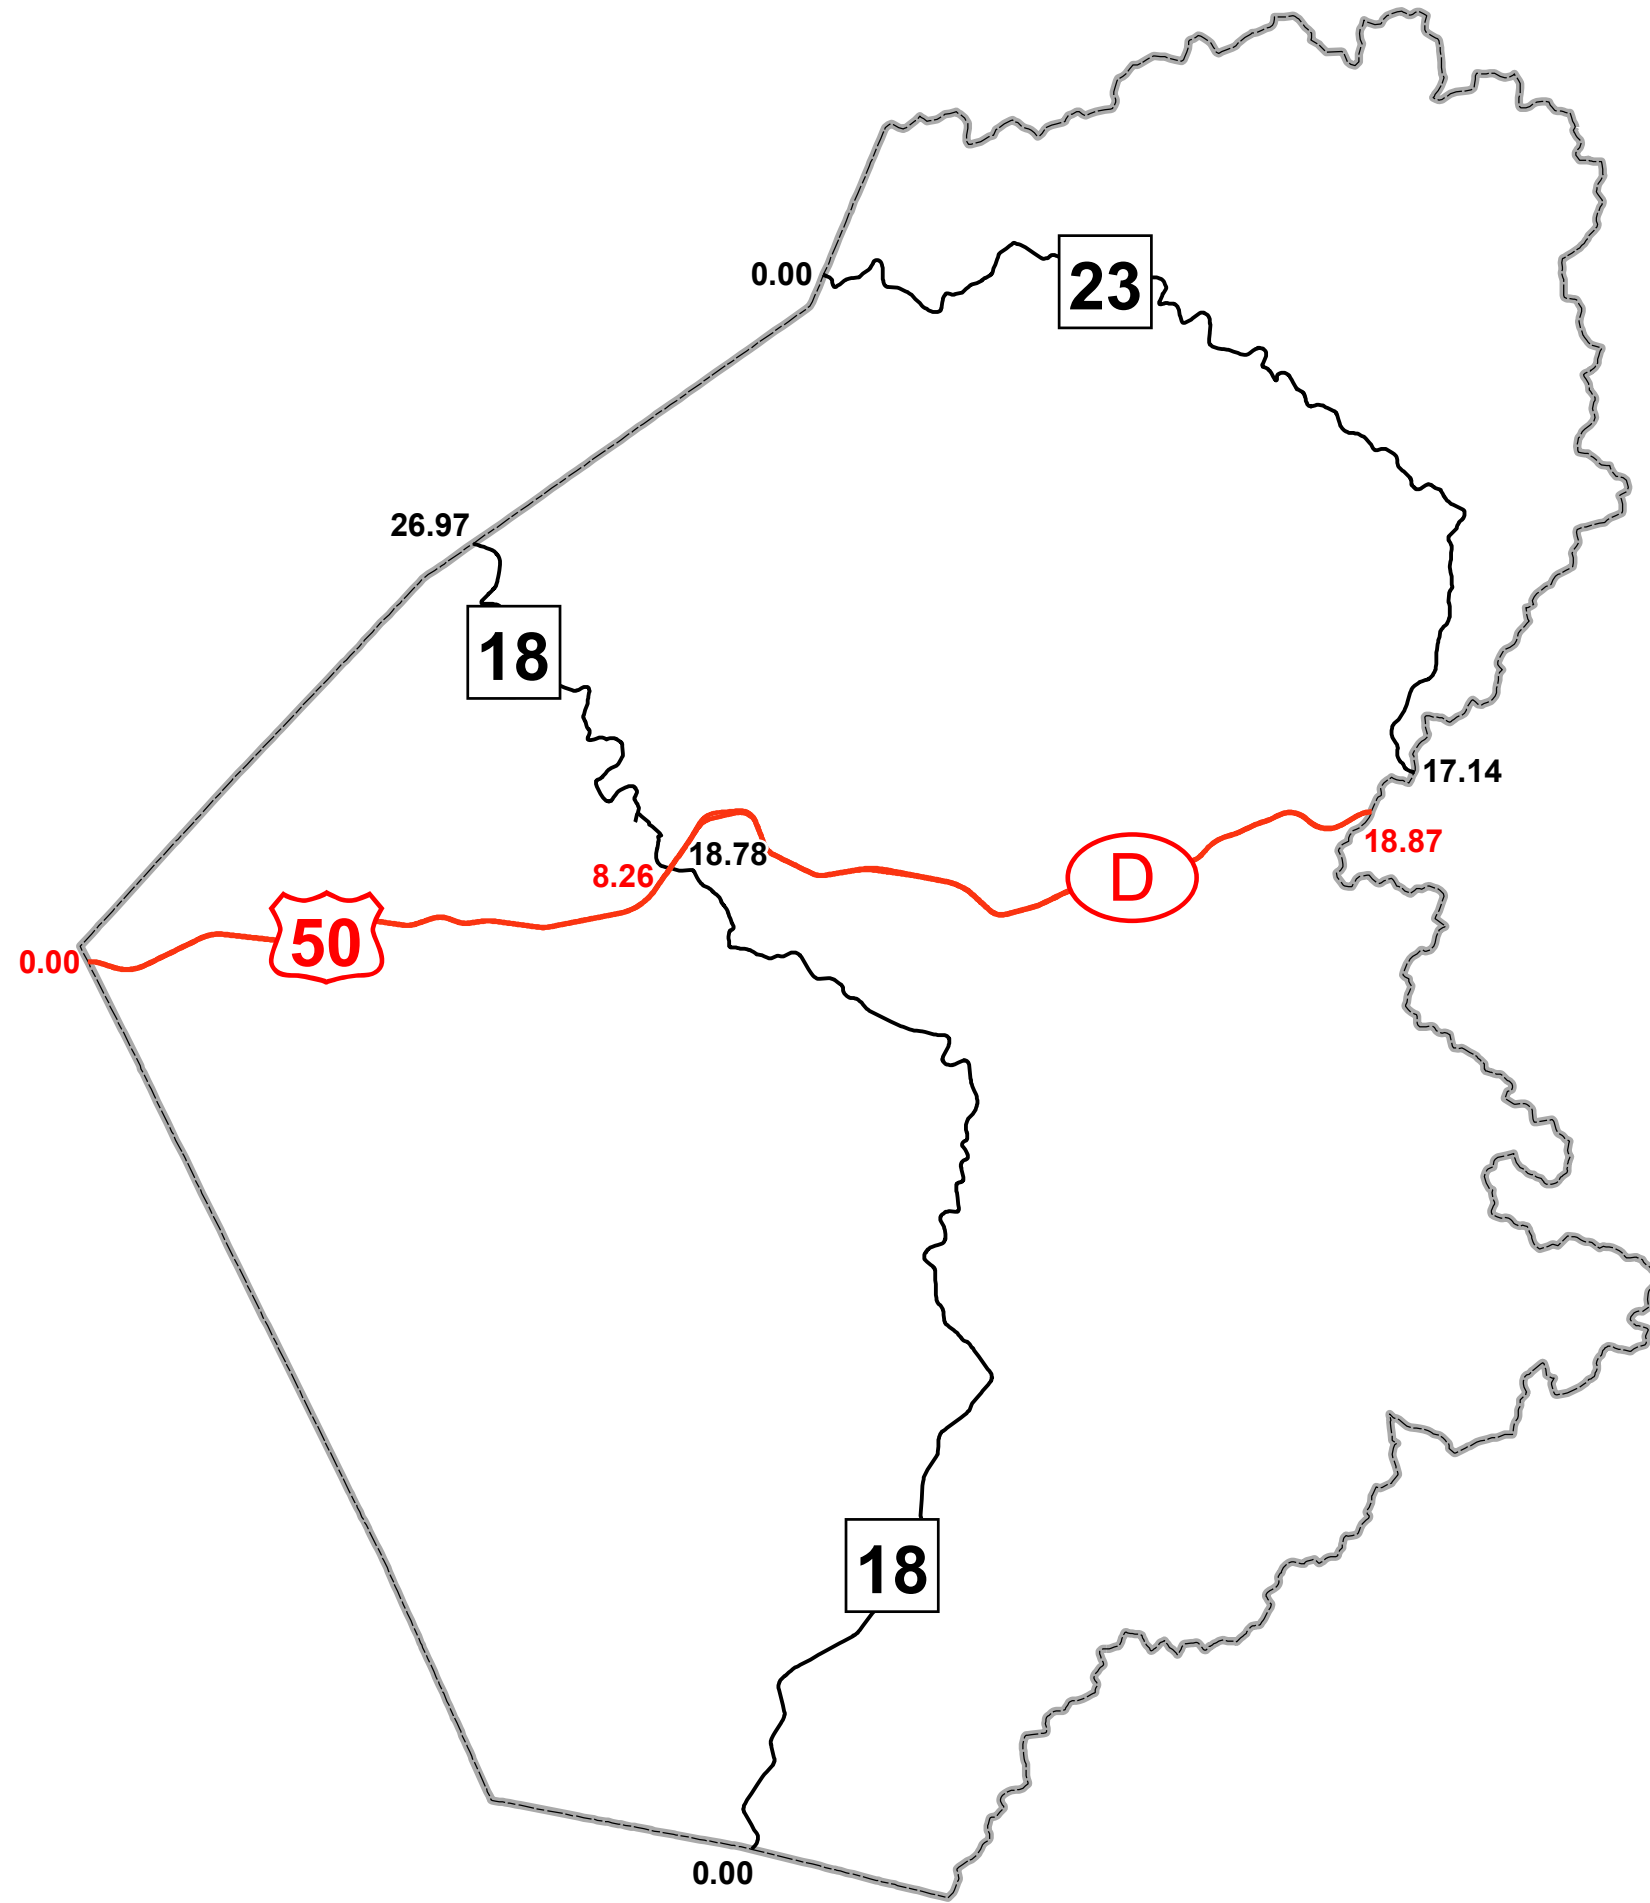

# GIS MILEPOINT MAP DODDRIDGE COUNTY WEST VIRGINIA

PREPARED BY  
WEST VIRGINIA DEPARTMENT OF TRANSPORTATION  
INFORMATION TECHNOLOGY DIVISION  
IN COOPERATION WITH  
US DEPARTMENT OF TRANSPORTATION  
FEDERAL HIGHWAY ADMINISTRATION

**Legend**

- Interstate Routes
- U.S. Routes
- WV State Routes

Last revision date: December 2022  
Data as of: July 2022