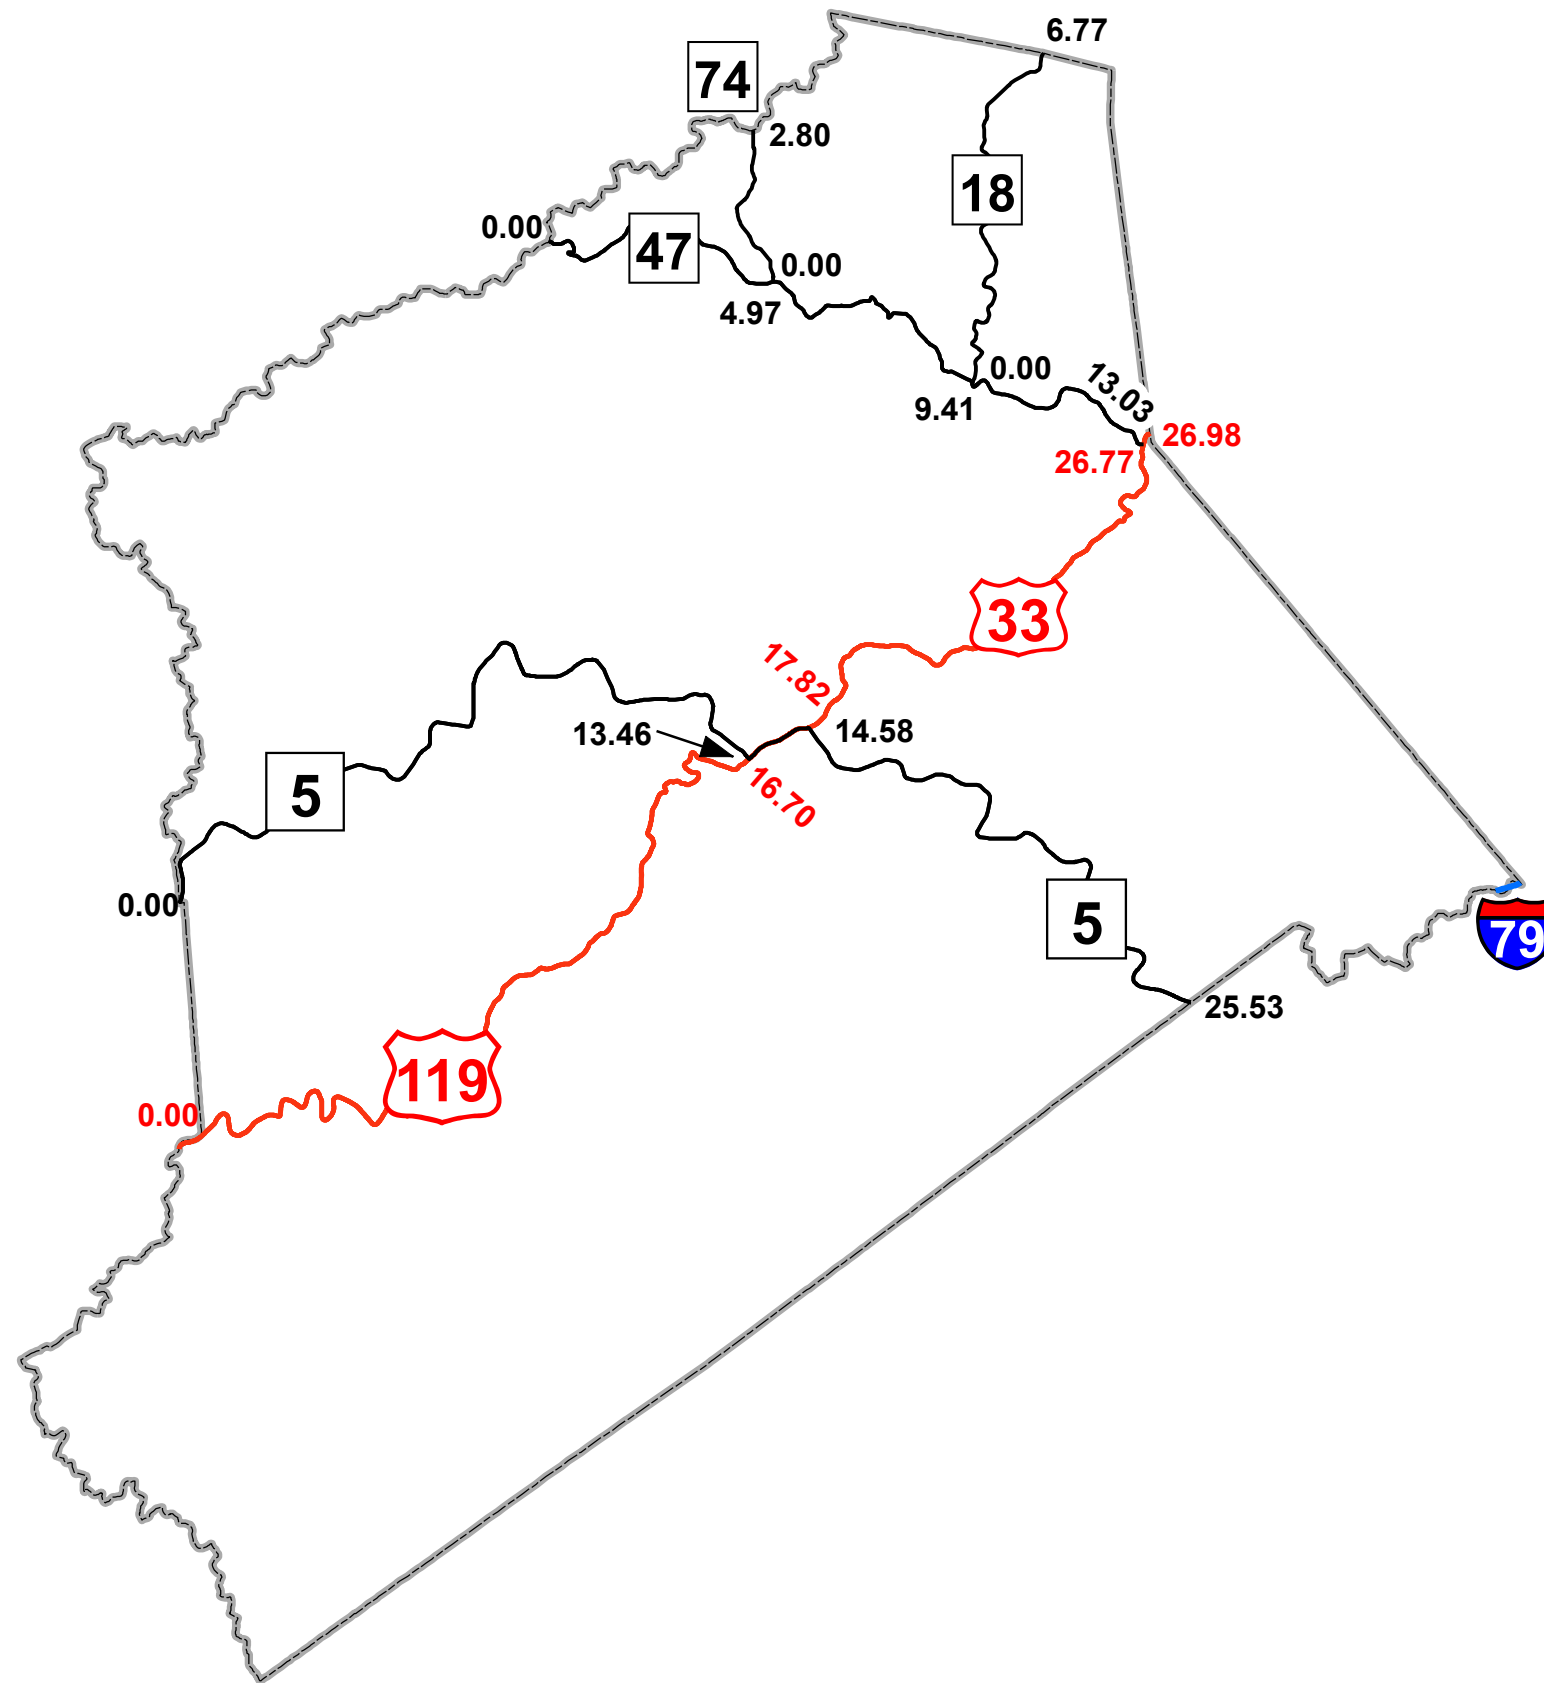

GIS MILEPOINT MAP GILMER COUNTY WEST VIRGINIA

PREPARED BY
WEST VIRGINIA DEPARTMENT OF TRANSPORTATION
INFORMATION TECHNOLOGY DIVISION
IN COOPERATION WITH
US DEPARTMENT OF TRANSPORTATION
FEDERAL HIGHWAY ADMINISTRATION

Legend

- Interstate Routes
- U.S. Routes
- WV State Routes

Last revision date: December 2022
Data as of: July 2022