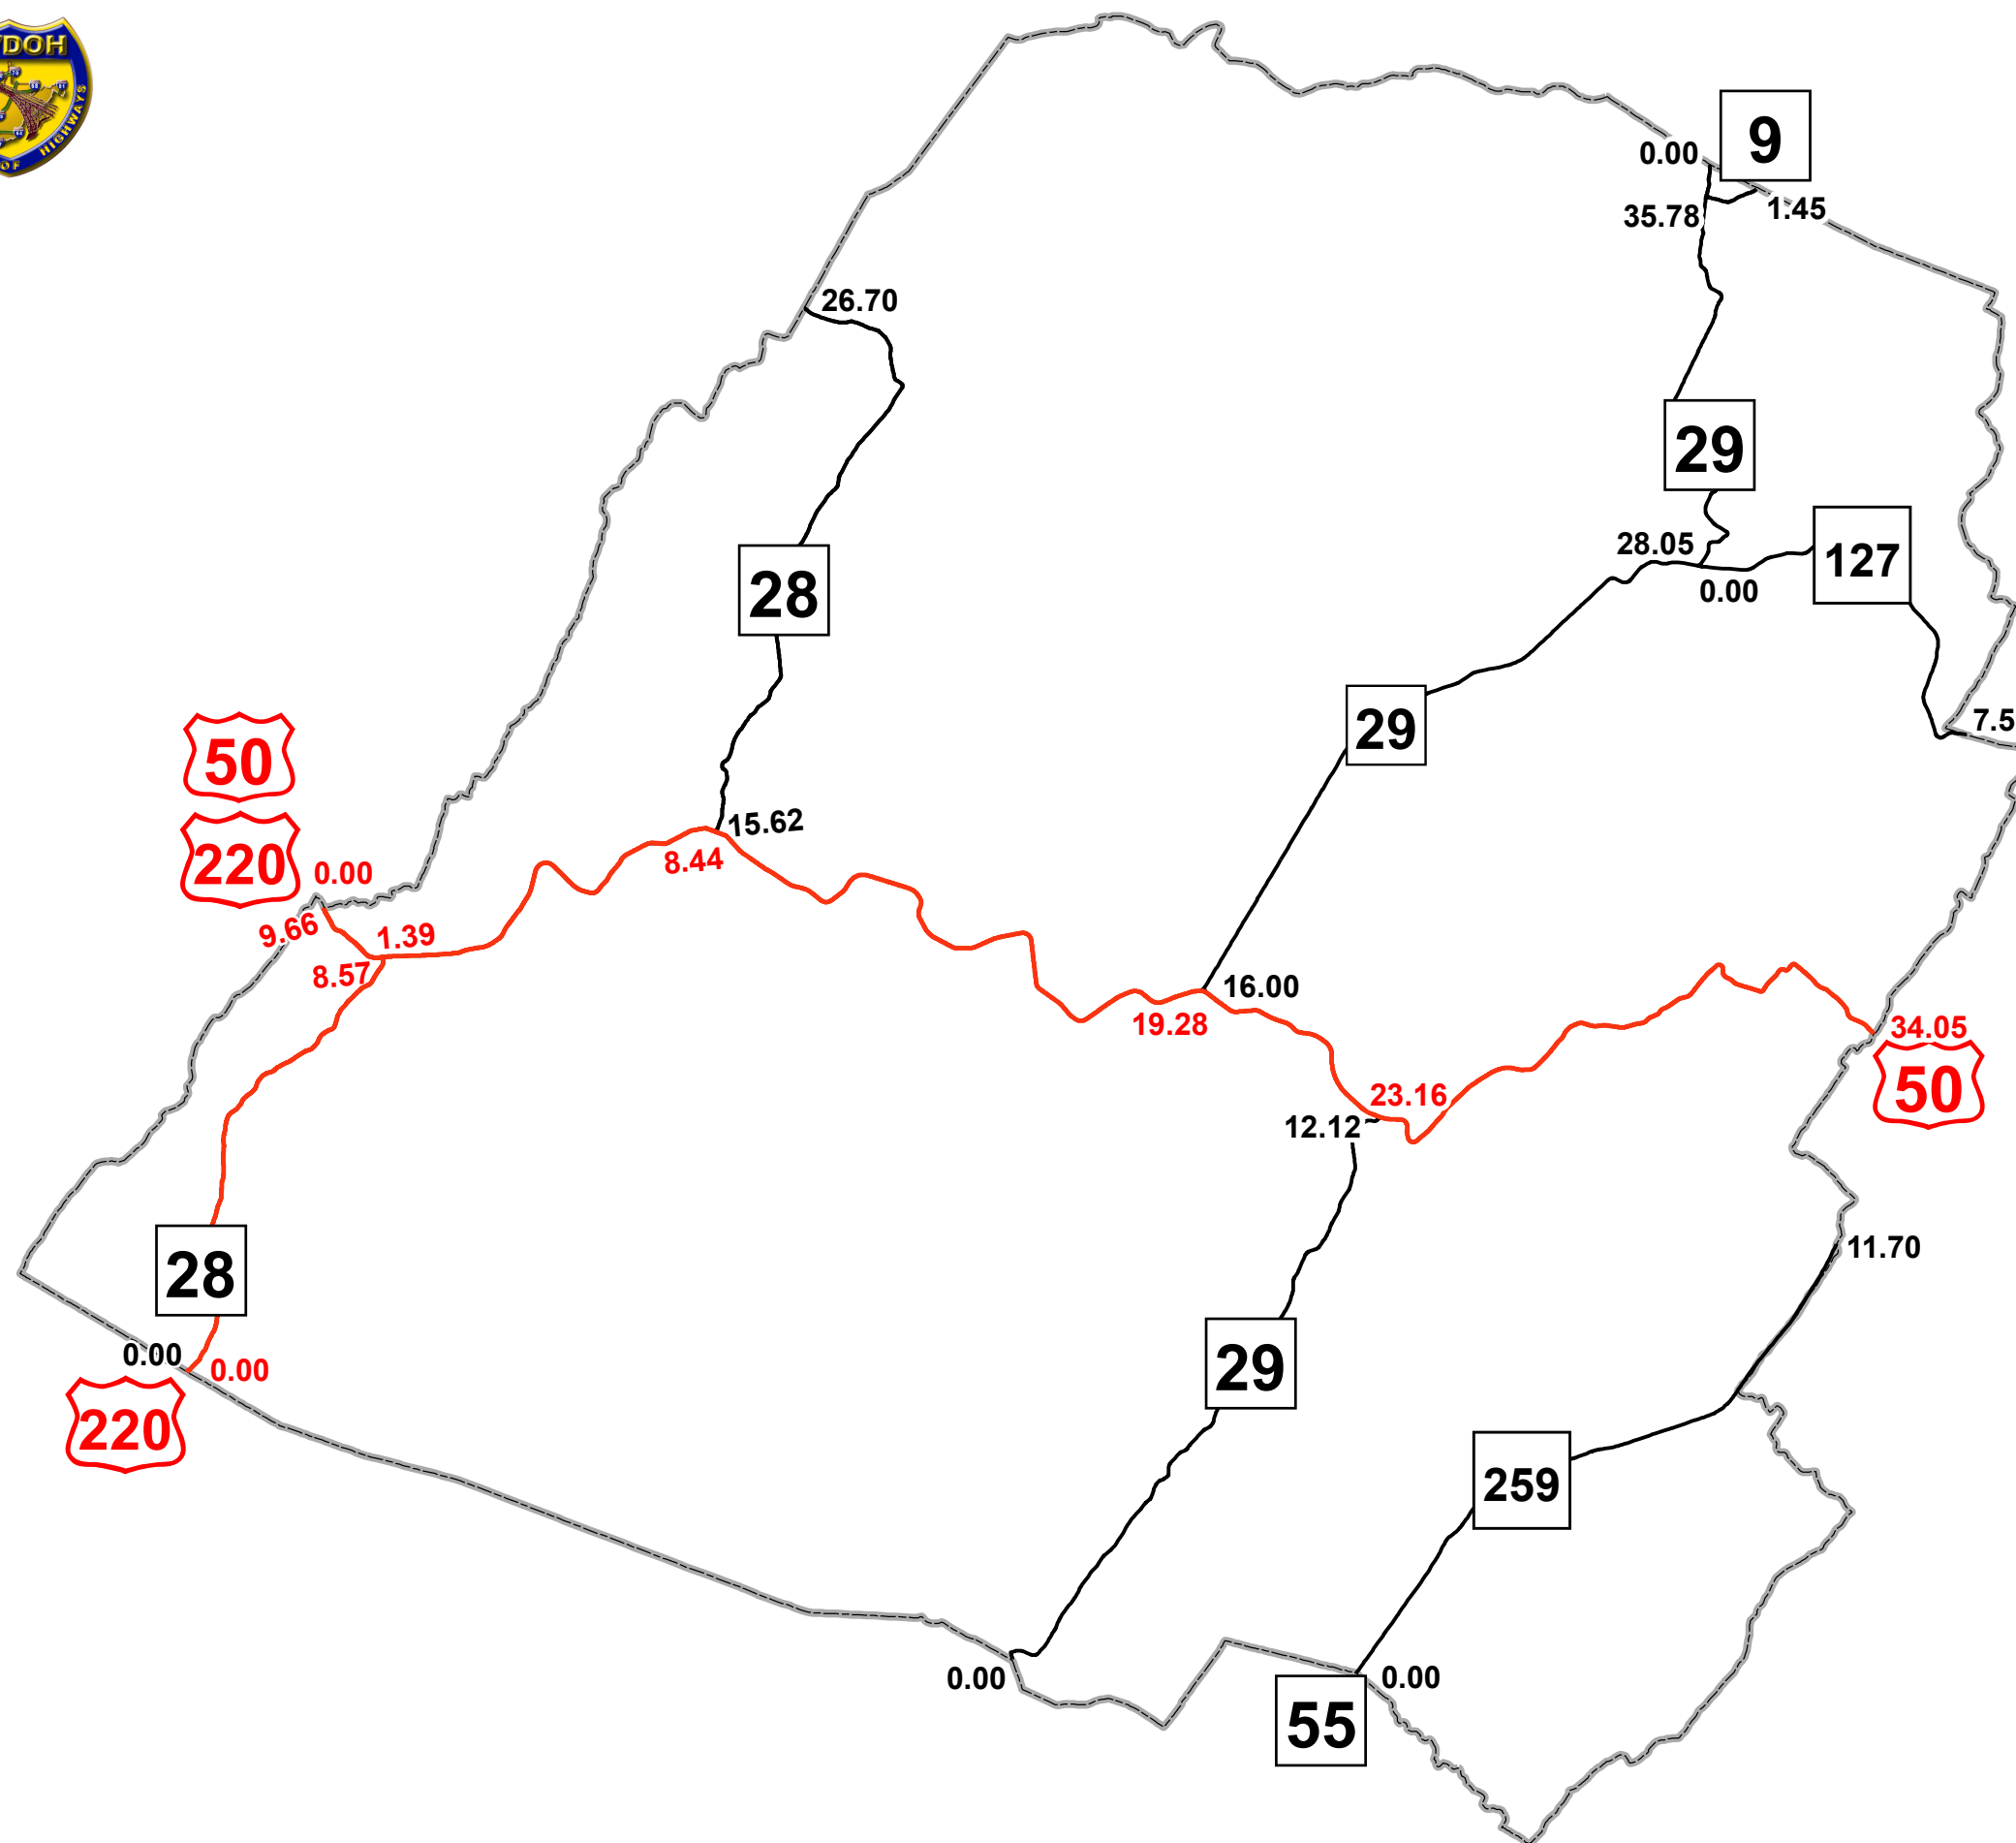

GIS MILEPOINT MAP HAMPSHIRE COUNTY WEST VIRGINIA

PREPARED BY
WEST VIRGINIA DEPARTMENT OF TRANSPORTATION
INFORMATION TECHNOLOGY DIVISION
IN COOPERATION WITH
US DEPARTMENT OF TRANSPORTATION
FEDERAL HIGHWAY ADMINISTRATION

Legend

- Interstate Routes
- U.S. Routes
- WV State Routes

Last revision date: December 2022
Data as of: July 2022