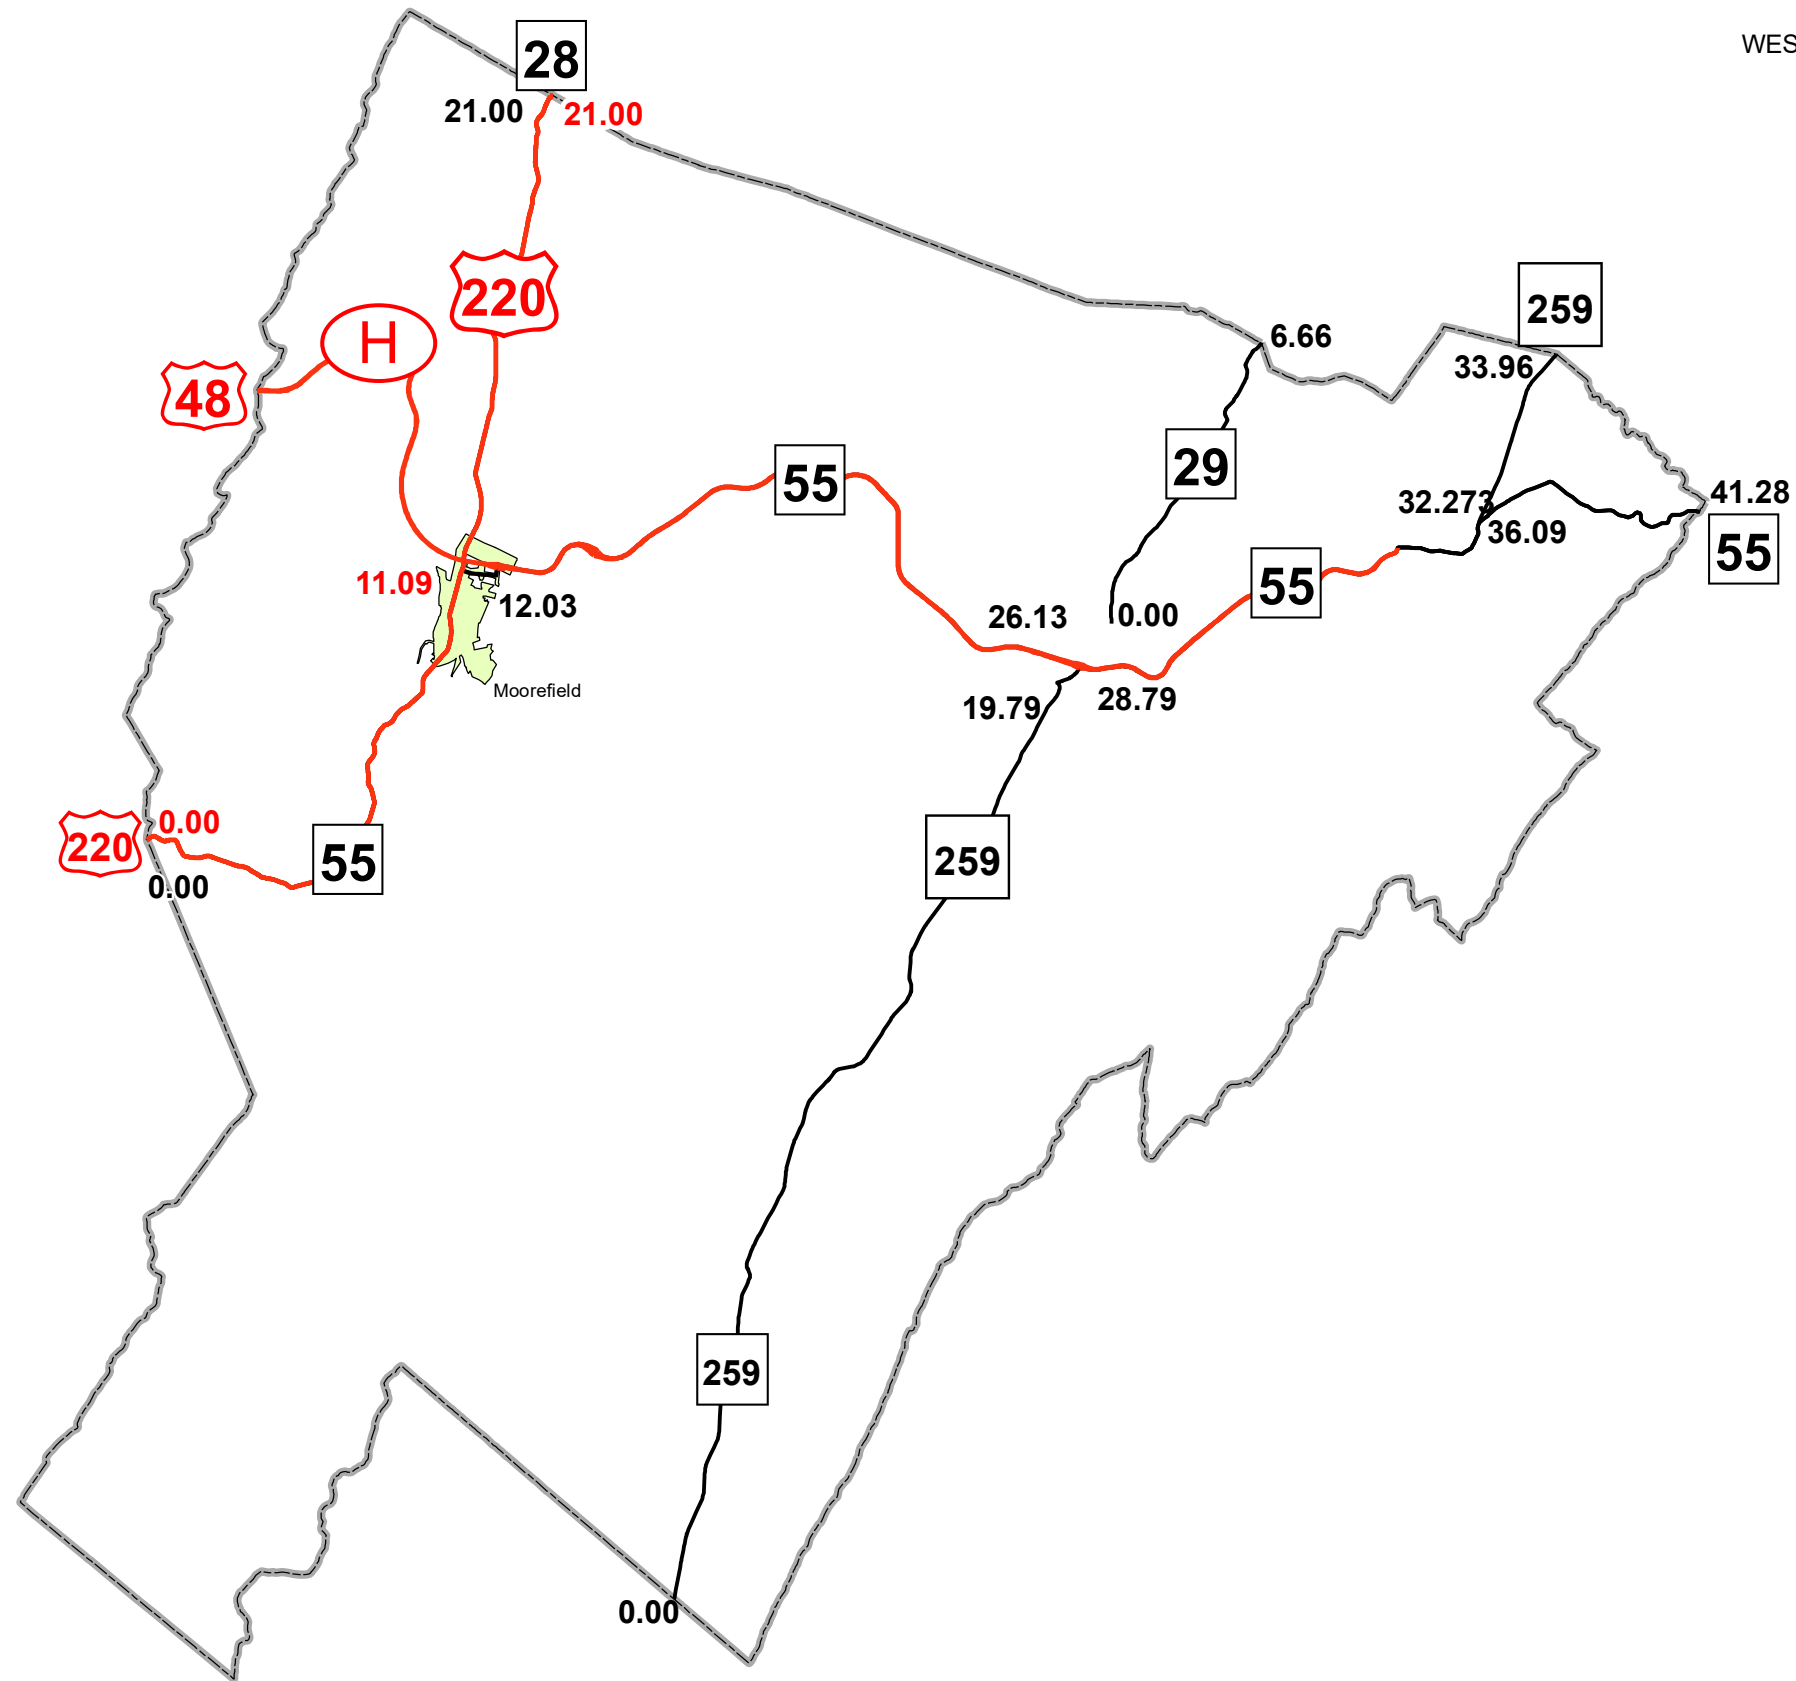

GIS MILEPOINT MAP HARDY COUNTY WEST VIRGINIA

PREPARED BY
WEST VIRGINIA DEPARTMENT OF TRANSPORTATION
INFORMATION TECHNOLOGY DIVISION
IN COOPERATION WITH
US DEPARTMENT OF TRANSPORTATION
FEDERAL HIGHWAY ADMINISTRATION

Legend

- Interstate Routes
- U.S. Routes
- WV State Routes
- Urban Boundary

Last revision date: December 2022
Data as of: July 2022