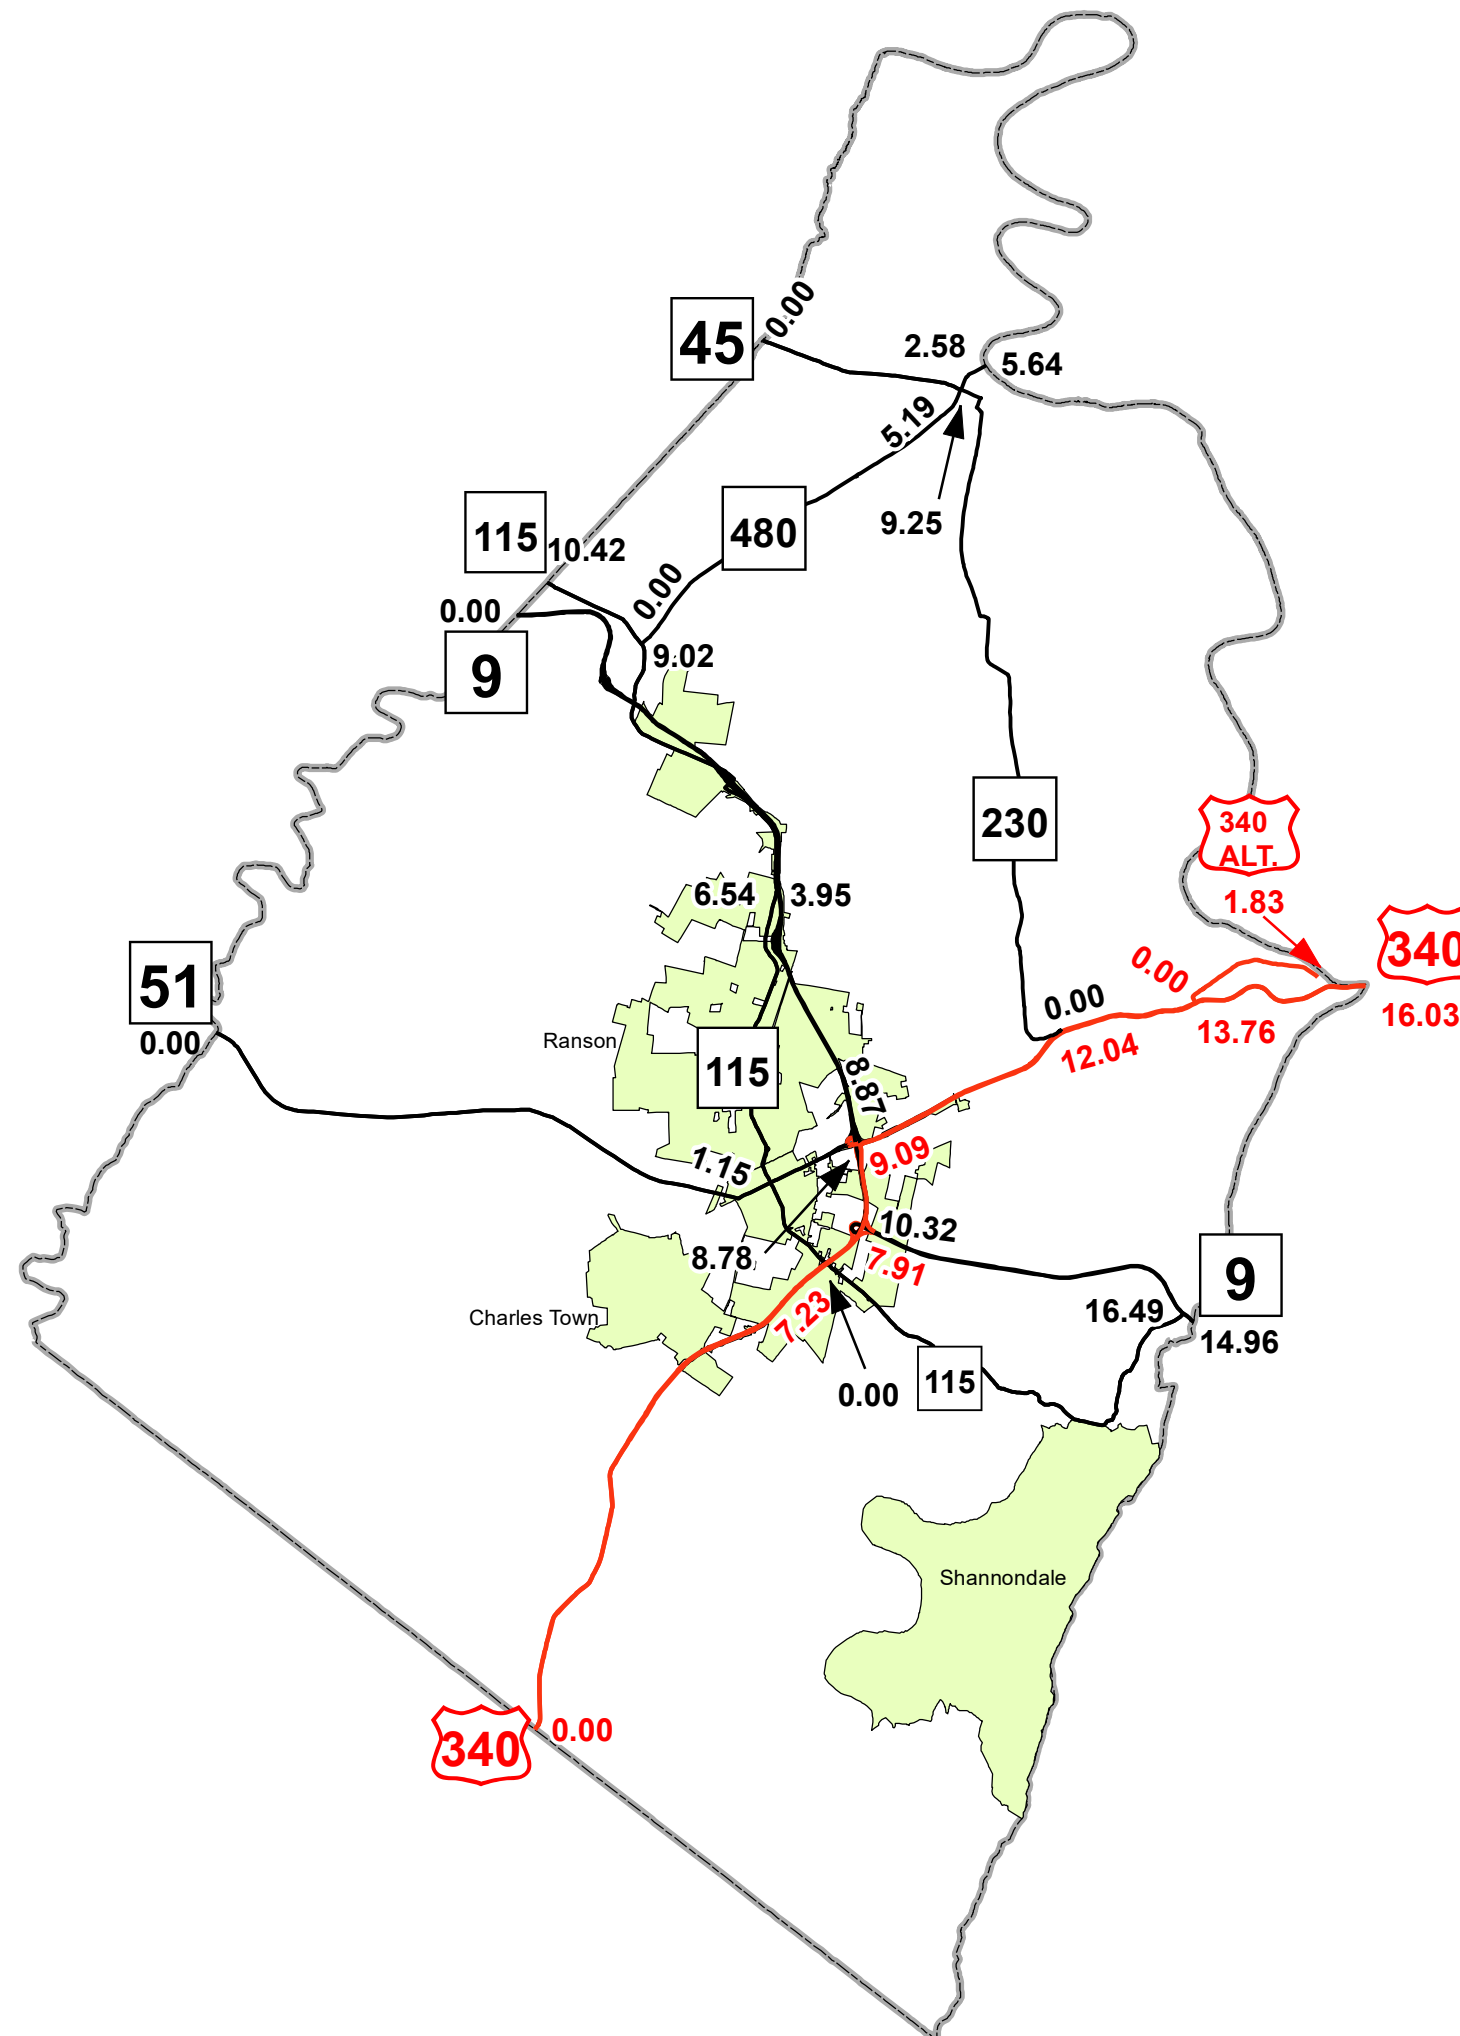

GIS MILEPOINT MAP JEFFERSON COUNTY WEST VIRGINIA

PREPARED BY
WEST VIRGINIA DEPARTMENT OF TRANSPORTATION
INFORMATION TECHNOLOGY DIVISION
IN COOPERATION WITH
US DEPARTMENT OF TRANSPORTATION
FEDERAL HIGHWAY ADMINISTRATION

Legend

- Interstate Routes
- U.S. Routes
- WV State Routes
- Urban Boundary

Last revision date: December 2022
Data as of: July 2022