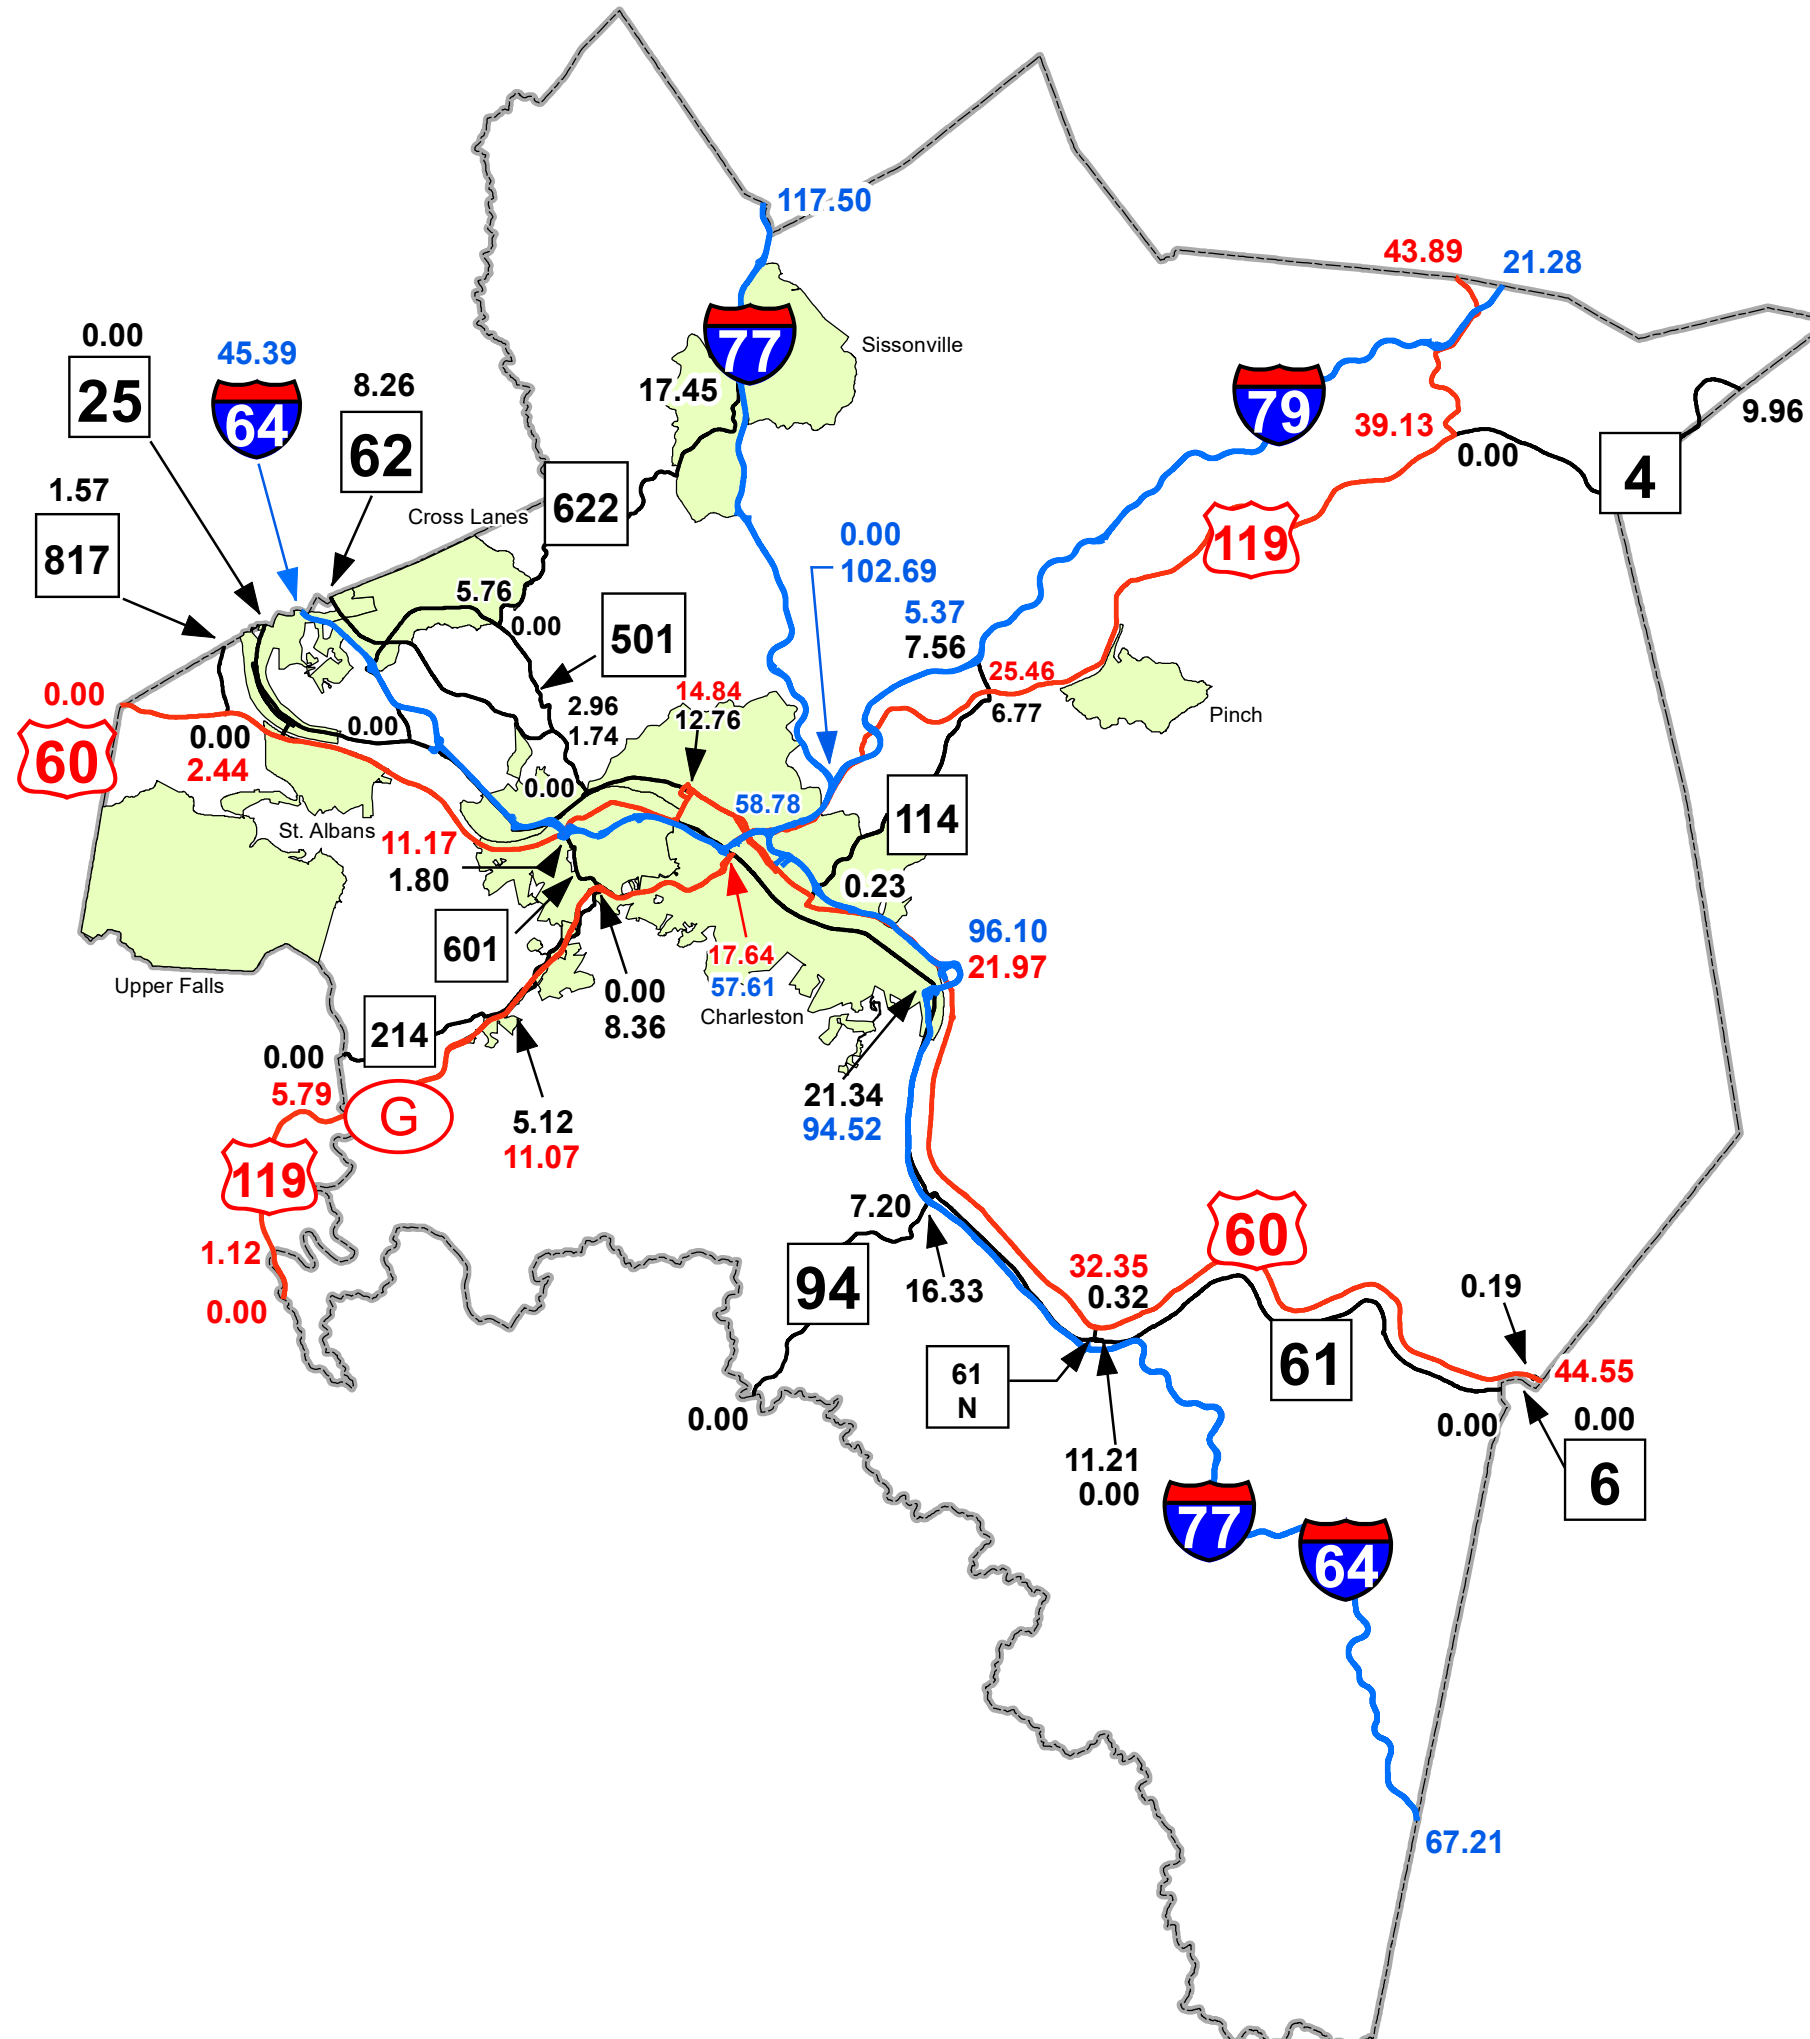

# GIS MILEPOINT MAP KANAWHA COUNTY WEST VIRGINIA

PREPARED BY  
WEST VIRGINIA DEPARTMENT OF TRANSPORTATION  
INFORMATION TECHNOLOGY DIVISION  
IN COOPERATION WITH  
US DEPARTMENT OF TRANSPORTATION  
FEDERAL HIGHWAY ADMINISTRATION

## Legend

- Interstate Routes
- U.S. Routes
- WV State Routes
- Urban Boundary

Last revision date: December 2022  
Data as of: July 2022