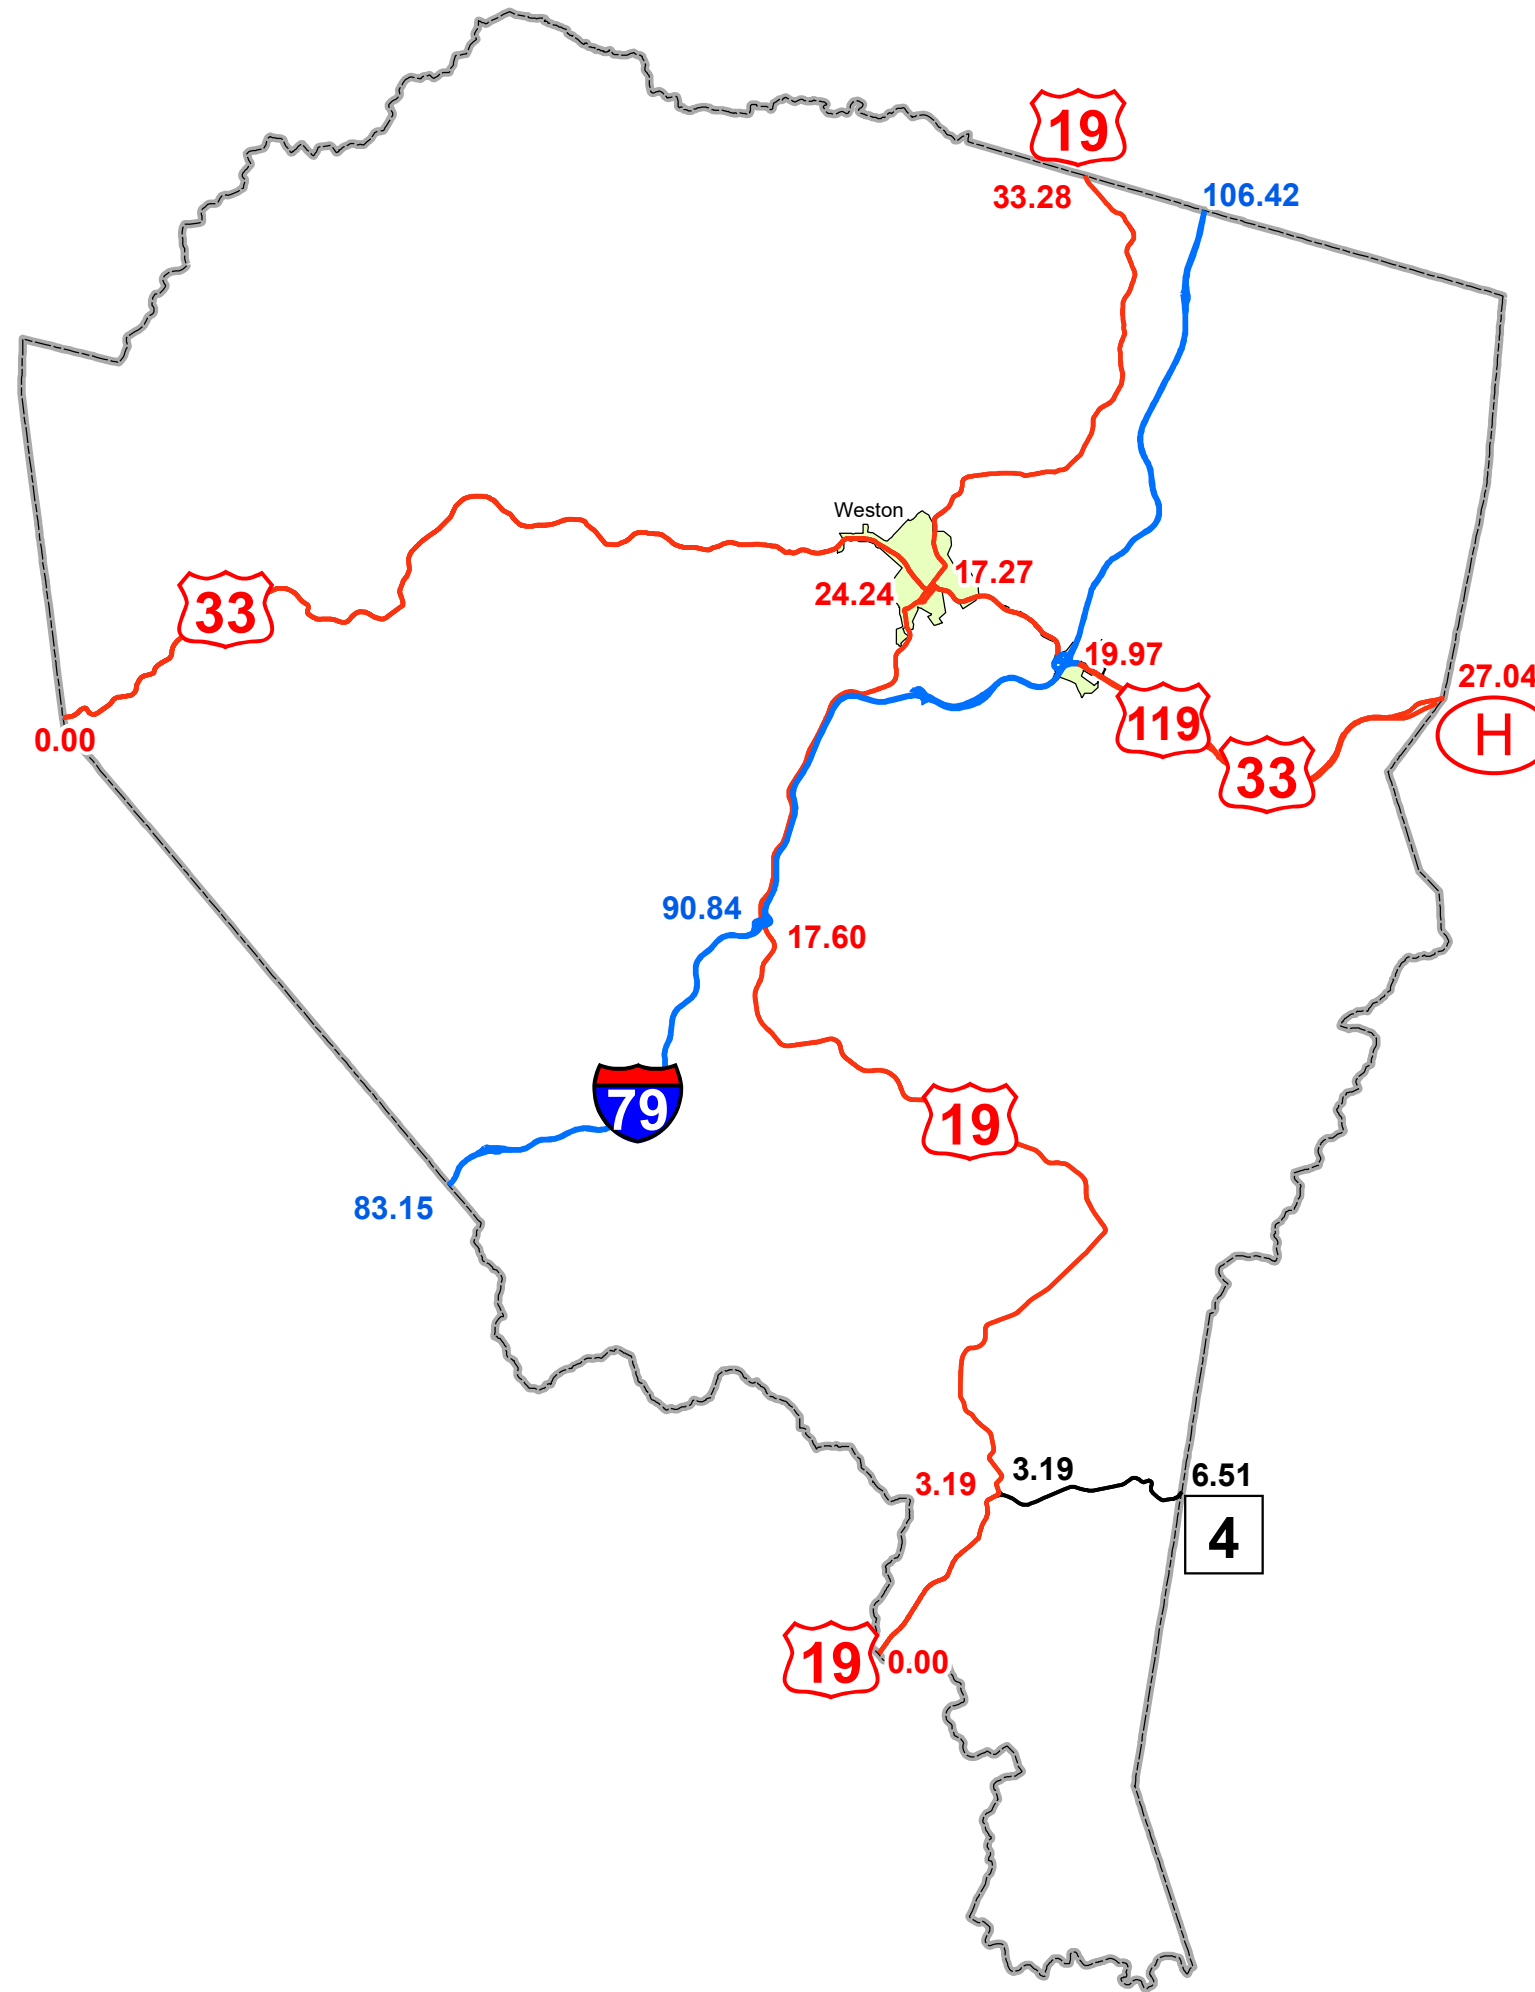

GIS MILEPOINT MAP LEWIS COUNTY WEST VIRGINIA

PREPARED BY
WEST VIRGINIA DEPARTMENT OF TRANSPORTATION
INFORMATION TECHNOLOGY DIVISION
IN COOPERATION WITH
US DEPARTMENT OF TRANSPORTATION
FEDERAL HIGHWAY ADMINISTRATION

Legend

- Interstate Routes
- U.S. Routes
- WV State Routes
- Urban Boundary

Last revision date: December 2022
Data as of: July 2022