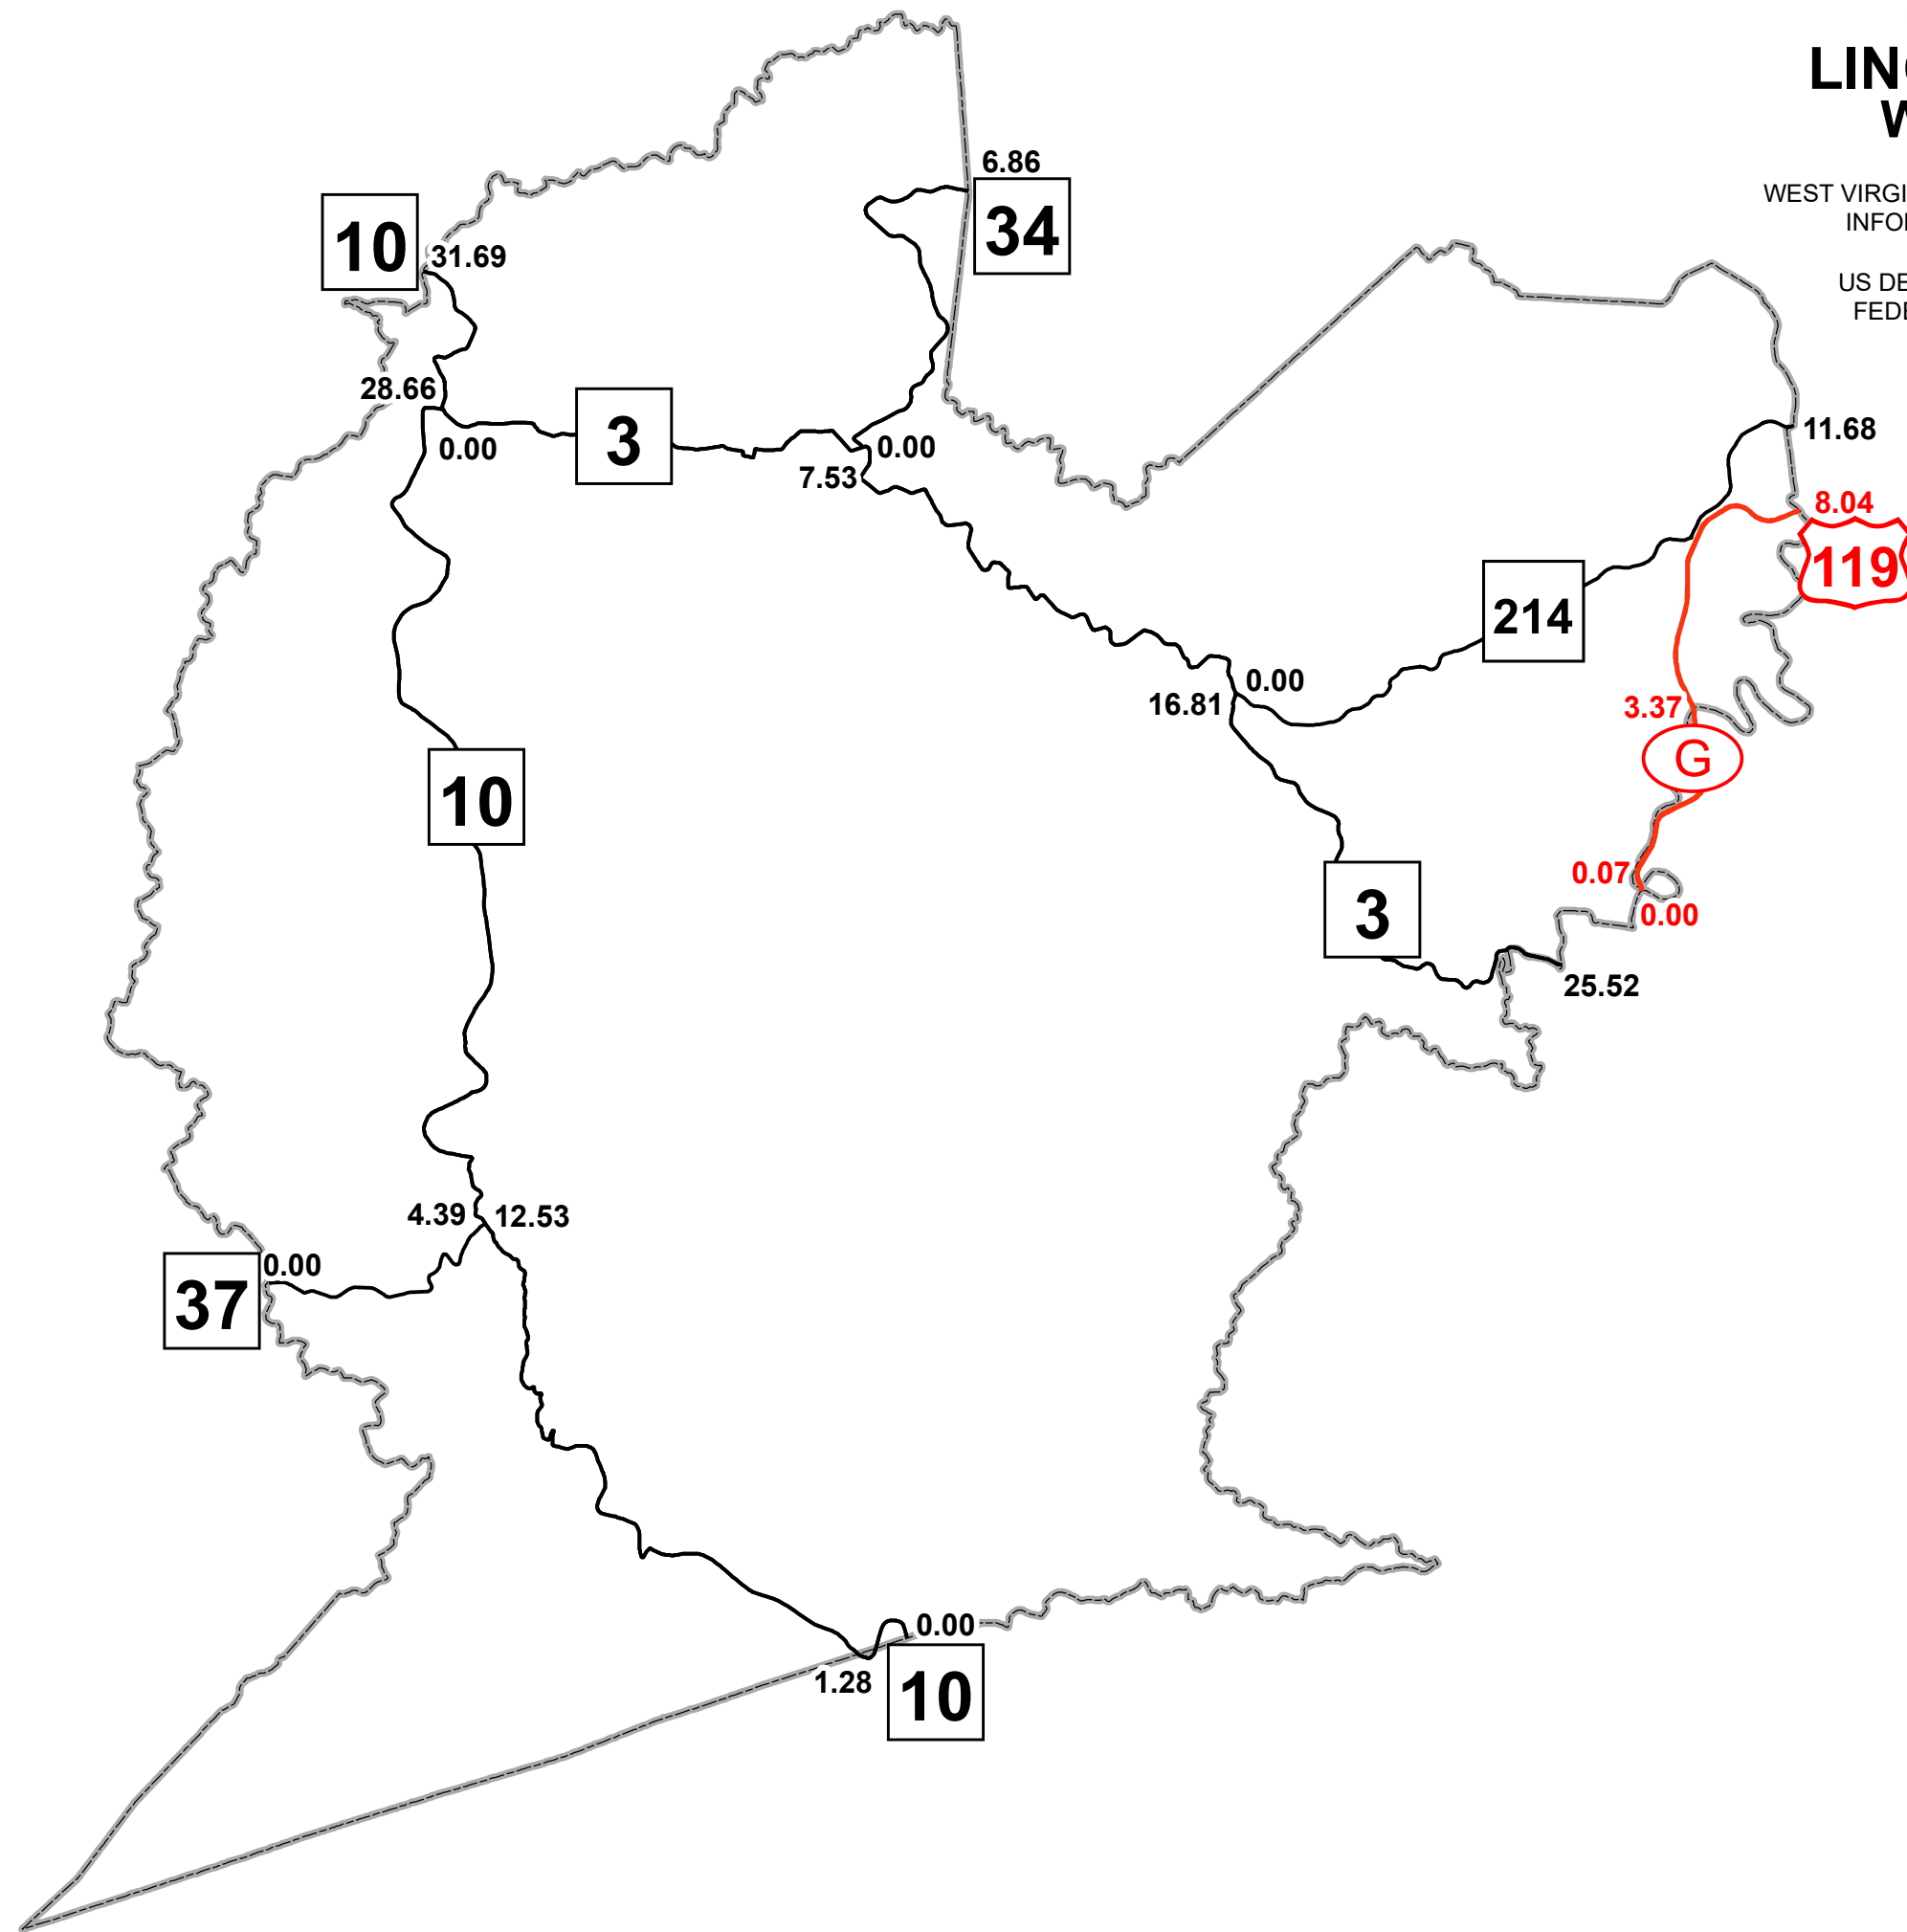

# GIS MILEPOINT MAP LINCOLN COUNTY WEST VIRGINIA

PREPARED BY  
WEST VIRGINIA DEPARTMENT OF TRANSPORTATION  
INFORMATION TECHNOLOGY DIVISION  
IN COOPERATION WITH  
US DEPARTMENT OF TRANSPORTATION  
FEDERAL HIGHWAY ADMINISTRATION

**Legend**

- Interstate Routes
- U.S. Routes
- WV State Routes

Last revision date: December 2022  
Data as of: July 2022