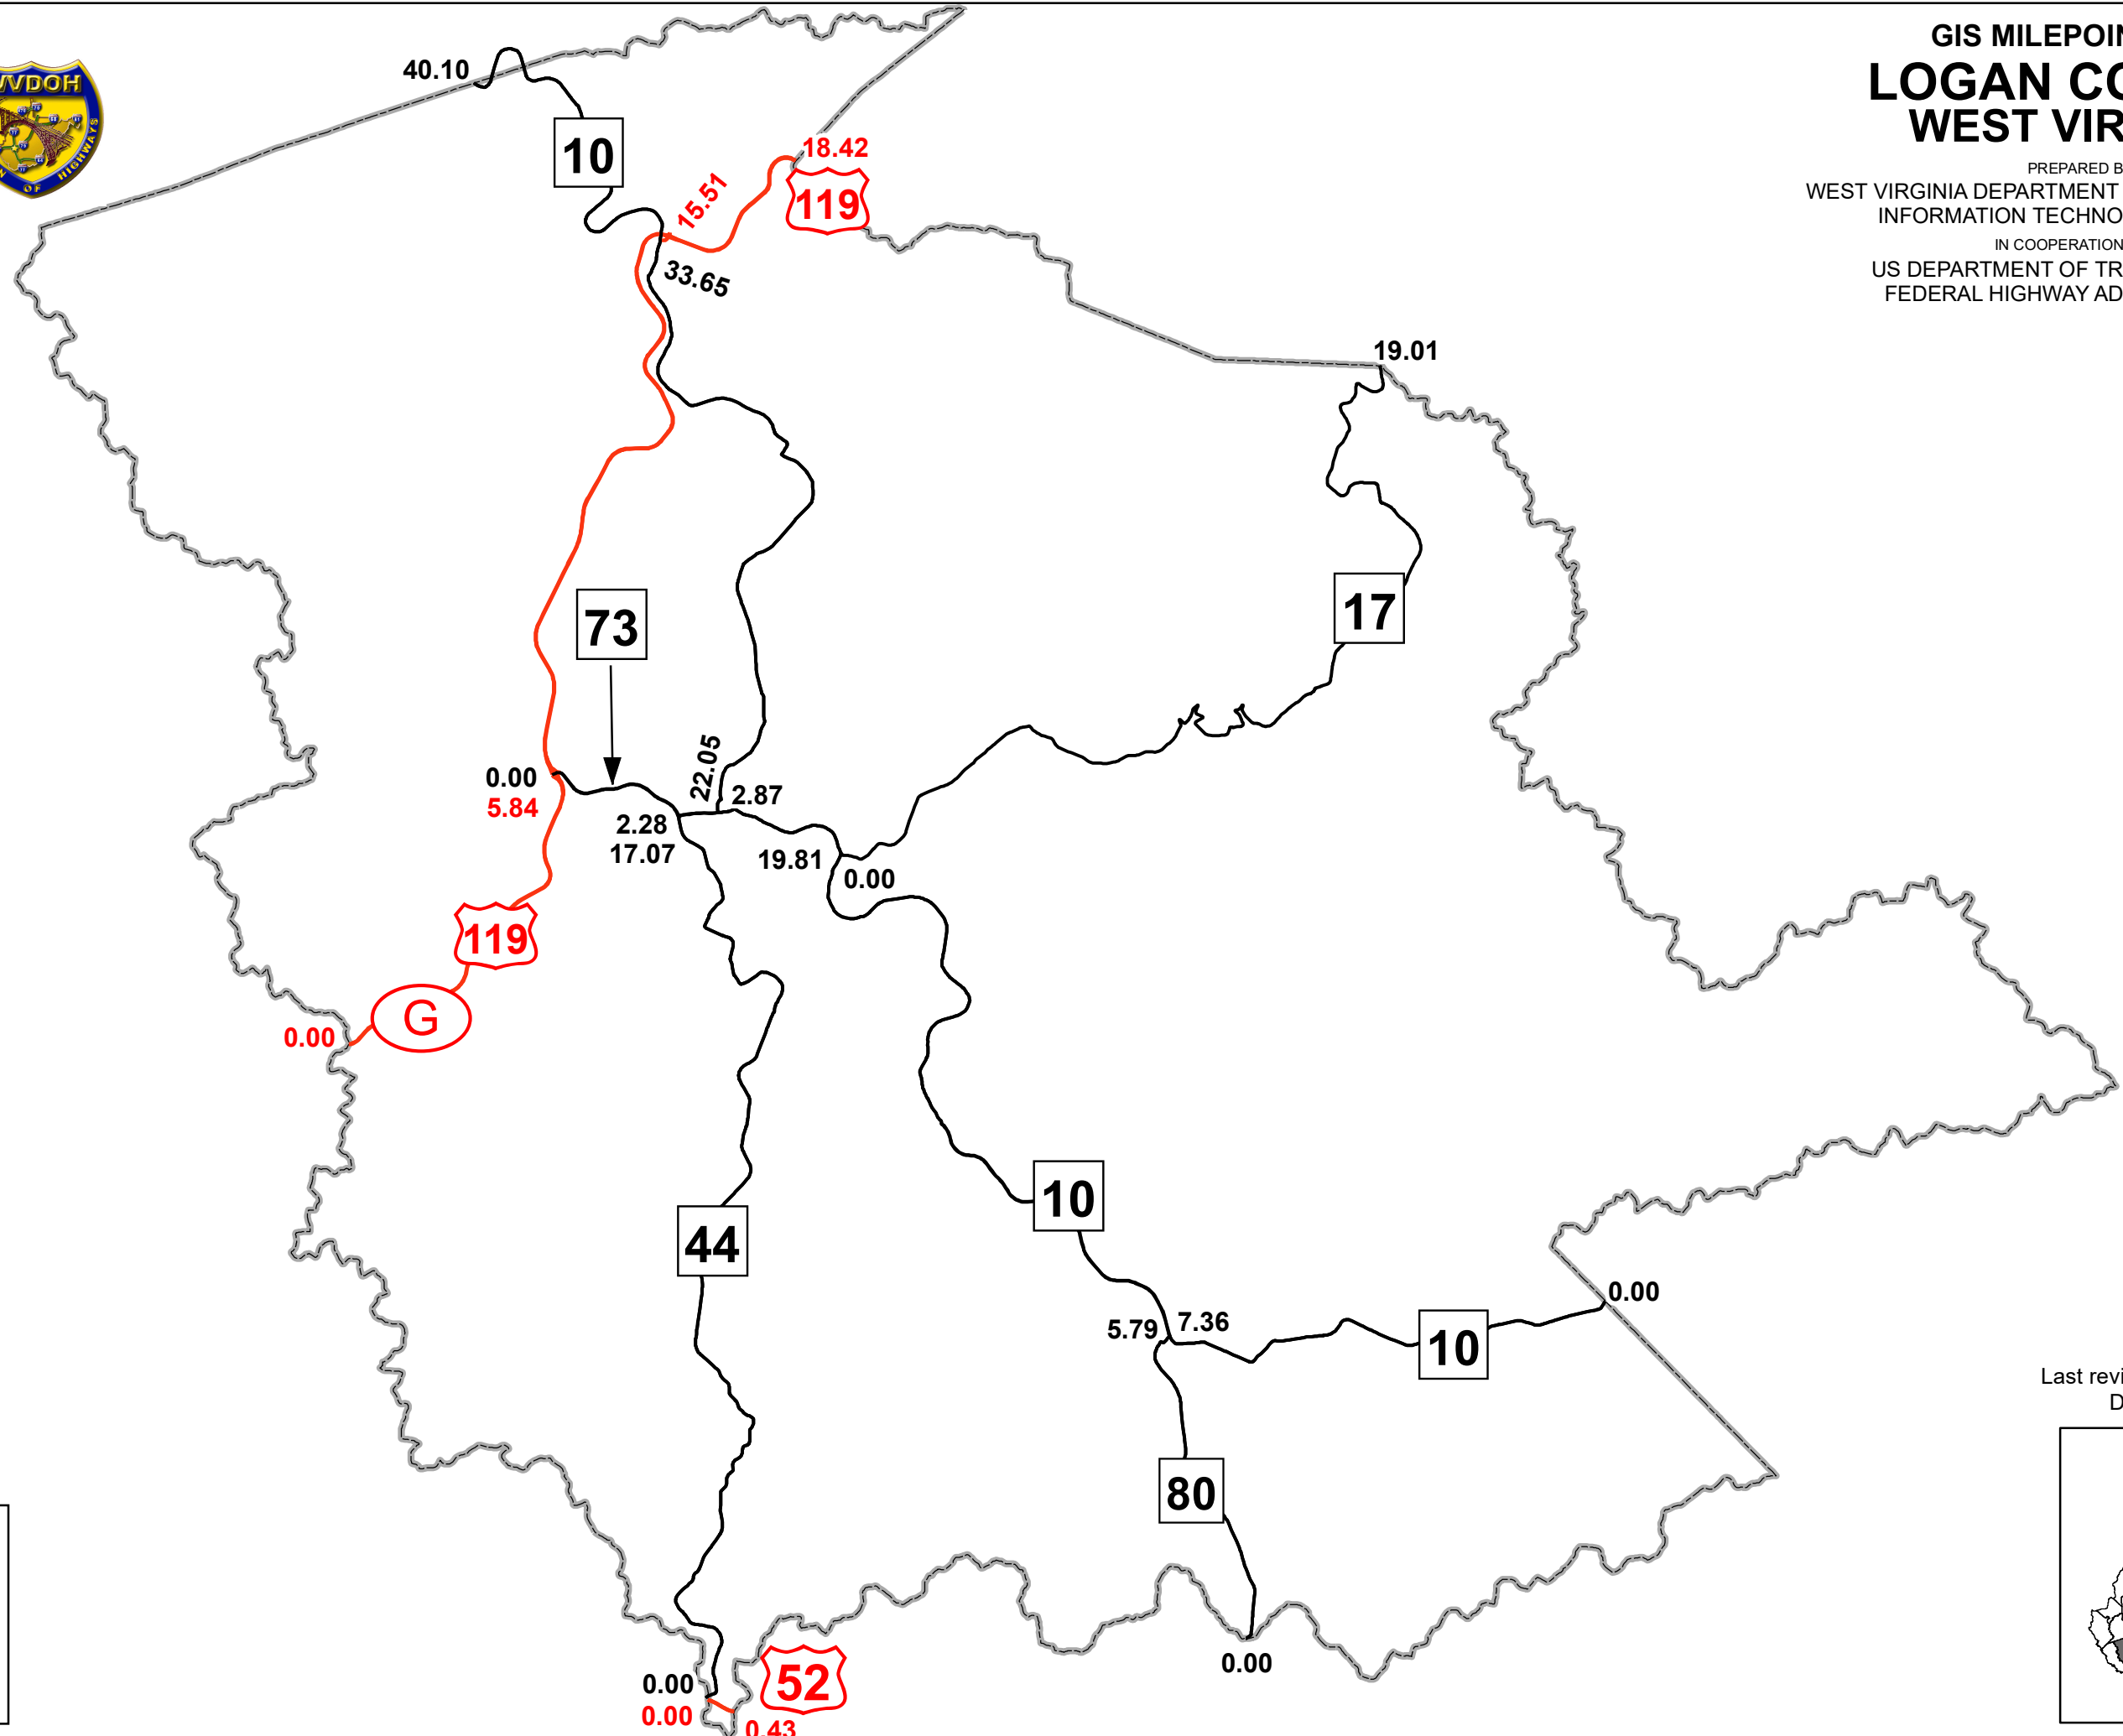

GIS MILEPOINT MAP LOGAN COUNTY WEST VIRGINIA

PREPARED BY
WEST VIRGINIA DEPARTMENT OF TRANSPORTATION
INFORMATION TECHNOLOGY DIVISION
IN COOPERATION WITH
US DEPARTMENT OF TRANSPORTATION
FEDERAL HIGHWAY ADMINISTRATION

Legend

- Interstate Routes
- U.S. Routes
- WV State Routes

Last revision date: December 2022
Data as of: July 2022