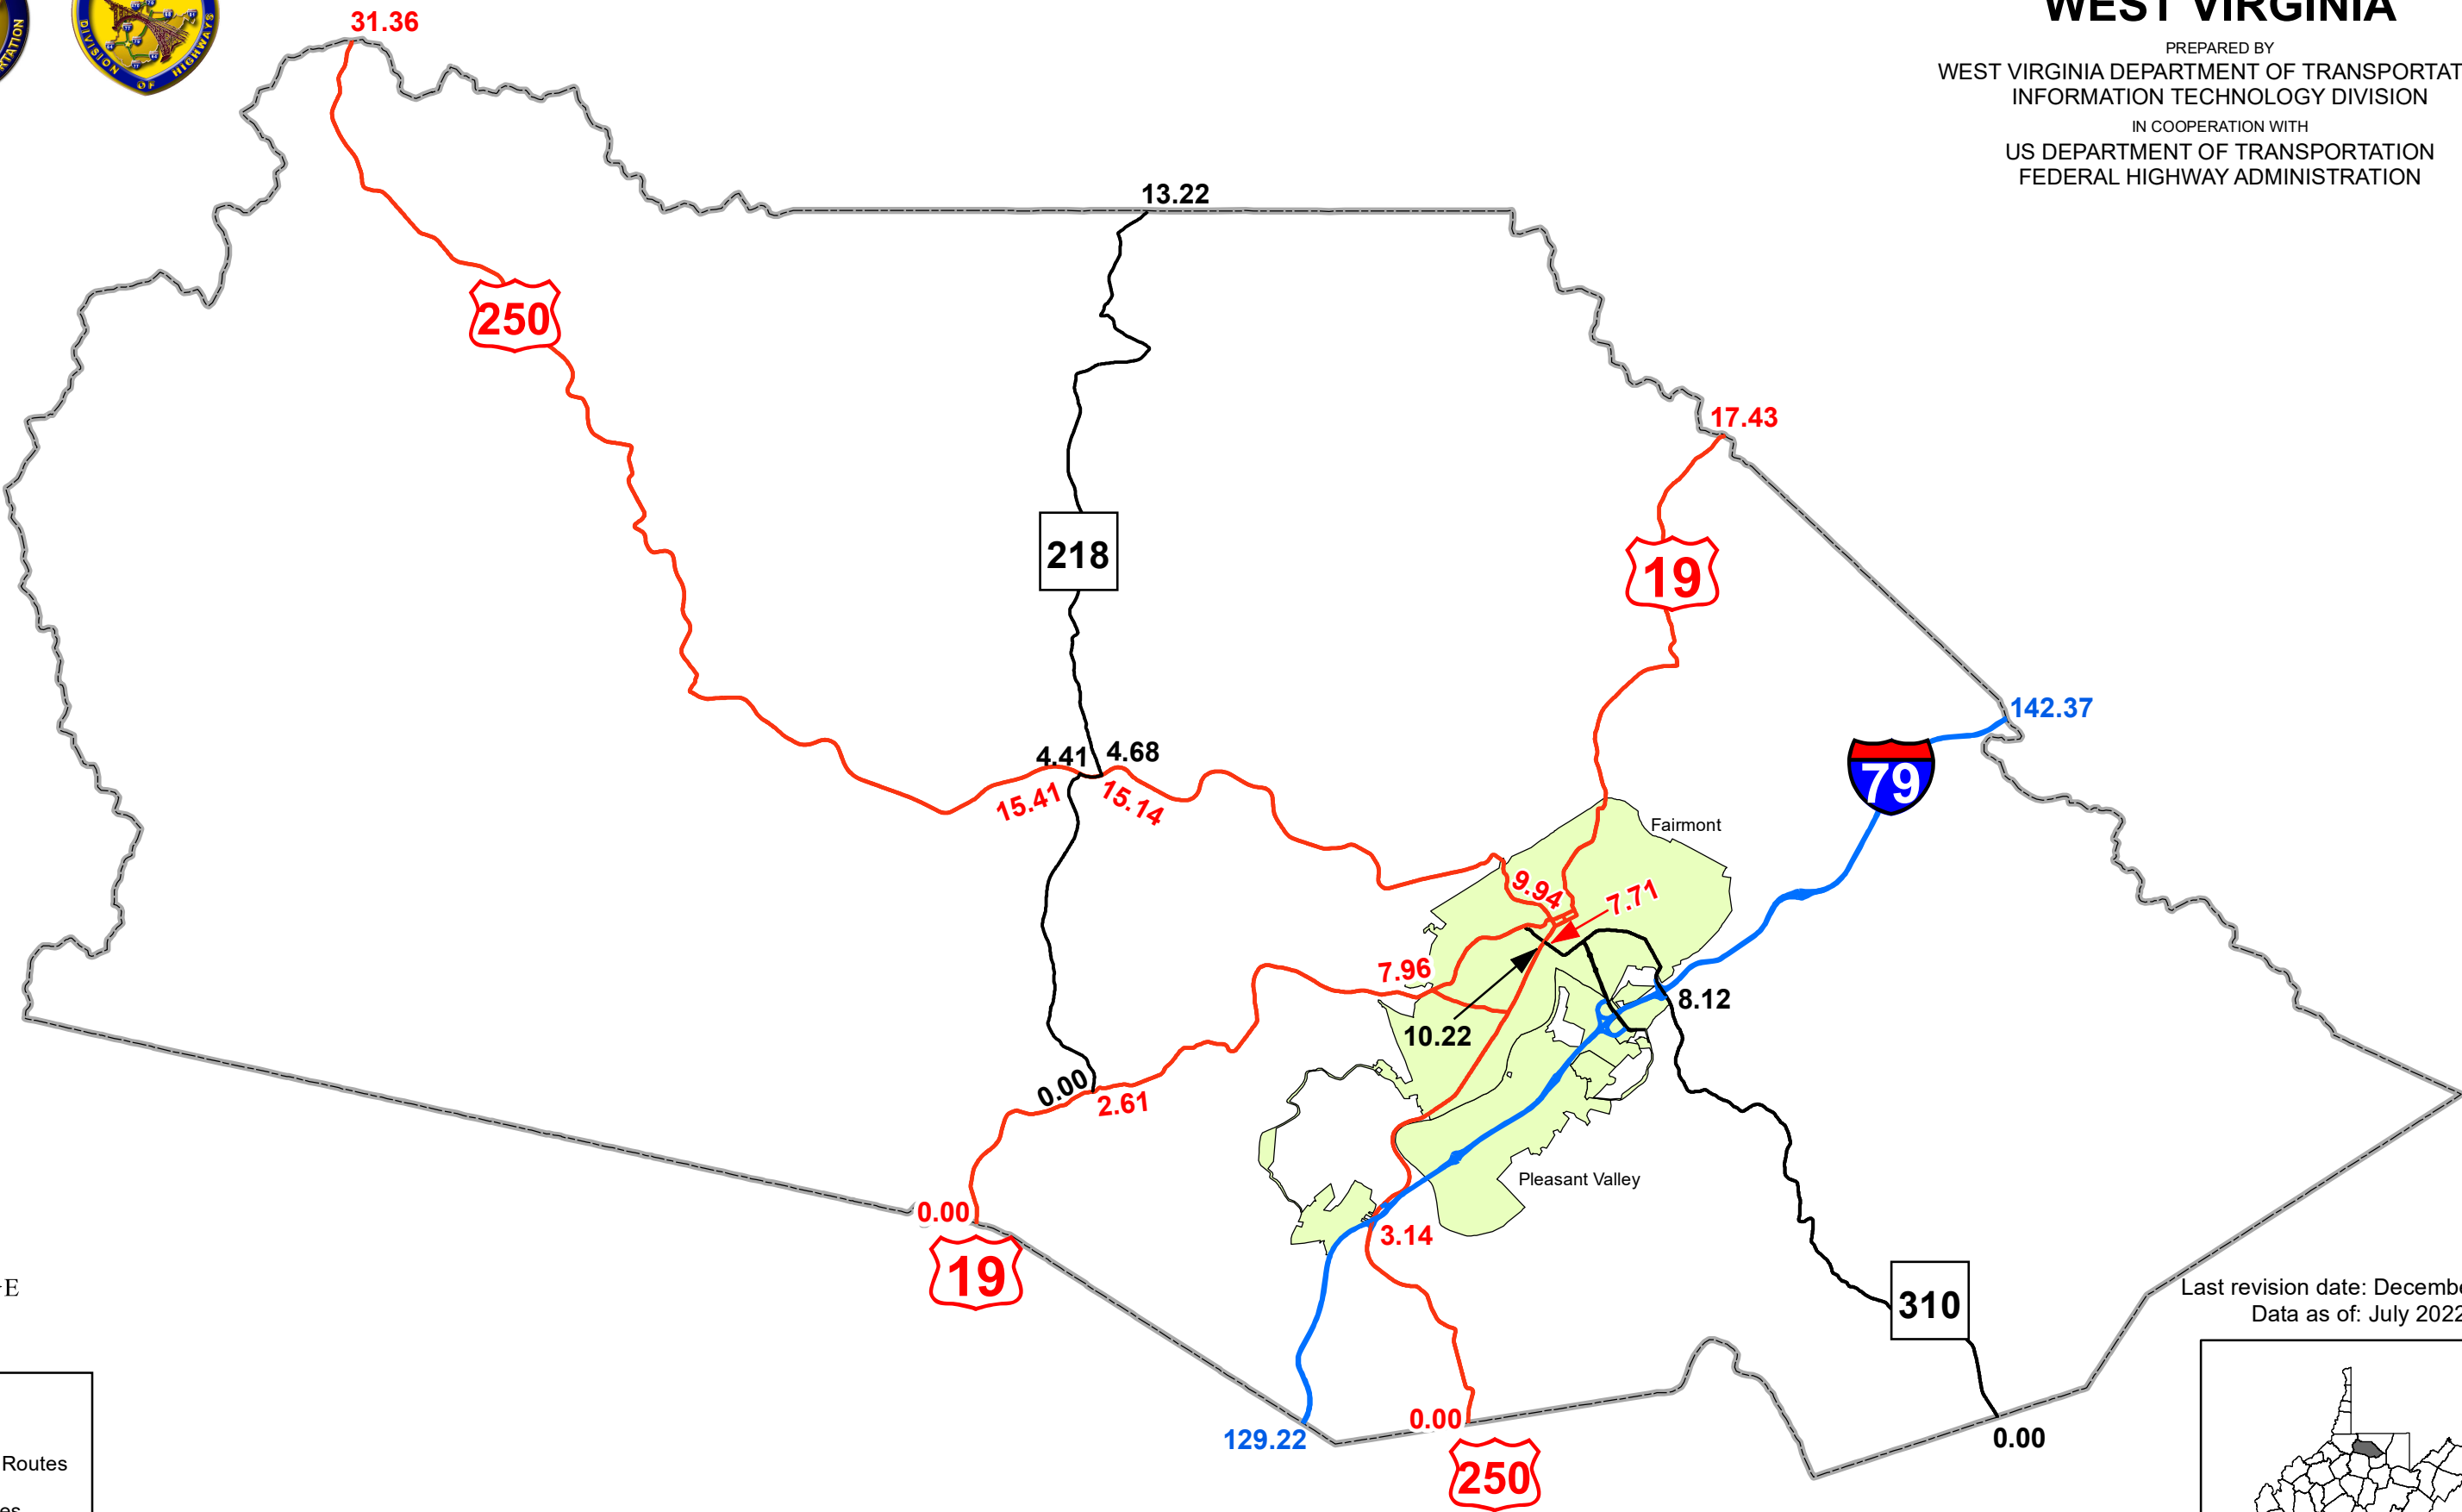

GIS MILEPOINT MAP MARION COUNTY WEST VIRGINIA

PREPARED BY
WEST VIRGINIA DEPARTMENT OF TRANSPORTATION
INFORMATION TECHNOLOGY DIVISION
IN COOPERATION WITH
US DEPARTMENT OF TRANSPORTATION
FEDERAL HIGHWAY ADMINISTRATION

Legend

- Interstate Routes
- U.S. Routes
- WV State Routes
- Urban Boundary

Last revision date: December 2022
Data as of: July 2022