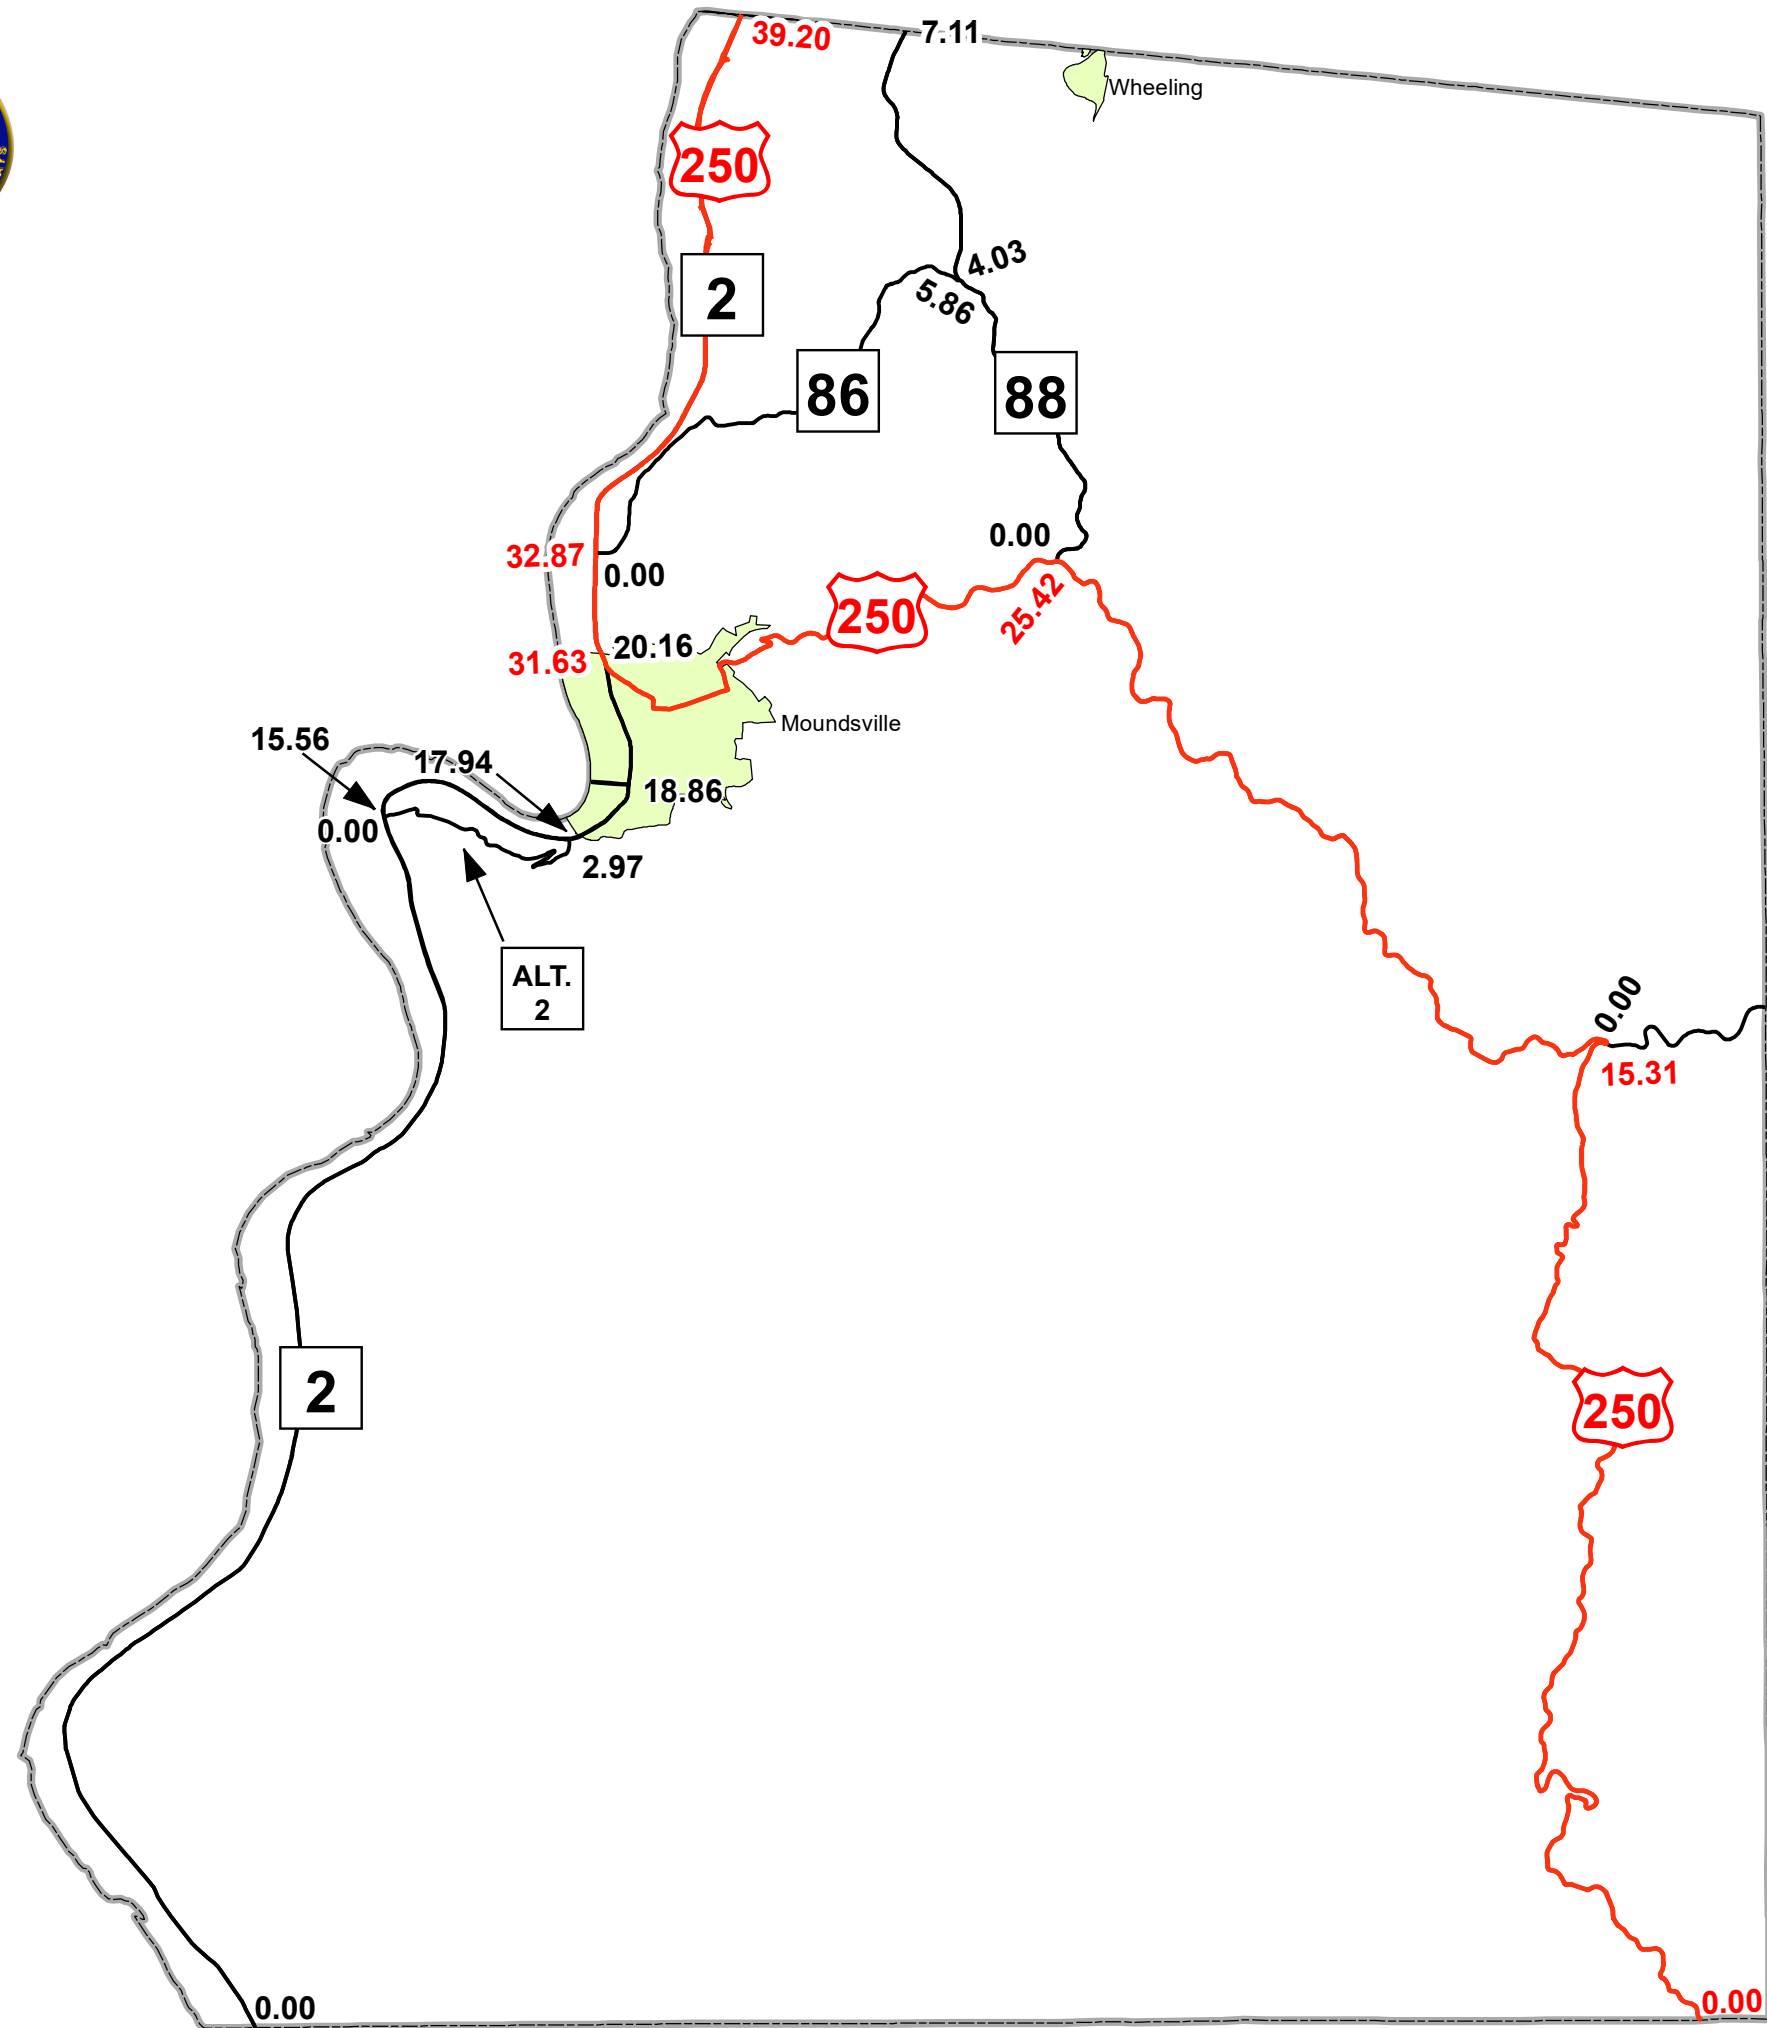

GIS MILEPOINT MAP MARSHALL COUNTY WEST VIRGINIA

PREPARED BY
WEST VIRGINIA DEPARTMENT OF TRANSPORTATION
INFORMATION TECHNOLOGY DIVISION
IN COOPERATION WITH
US DEPARTMENT OF TRANSPORTATION
FEDERAL HIGHWAY ADMINISTRATION

Legend

- Interstate Routes
- U.S. Routes
- WV State Routes
- Urban Boundary

Last revision date: December 2022
Data as of: July 2022