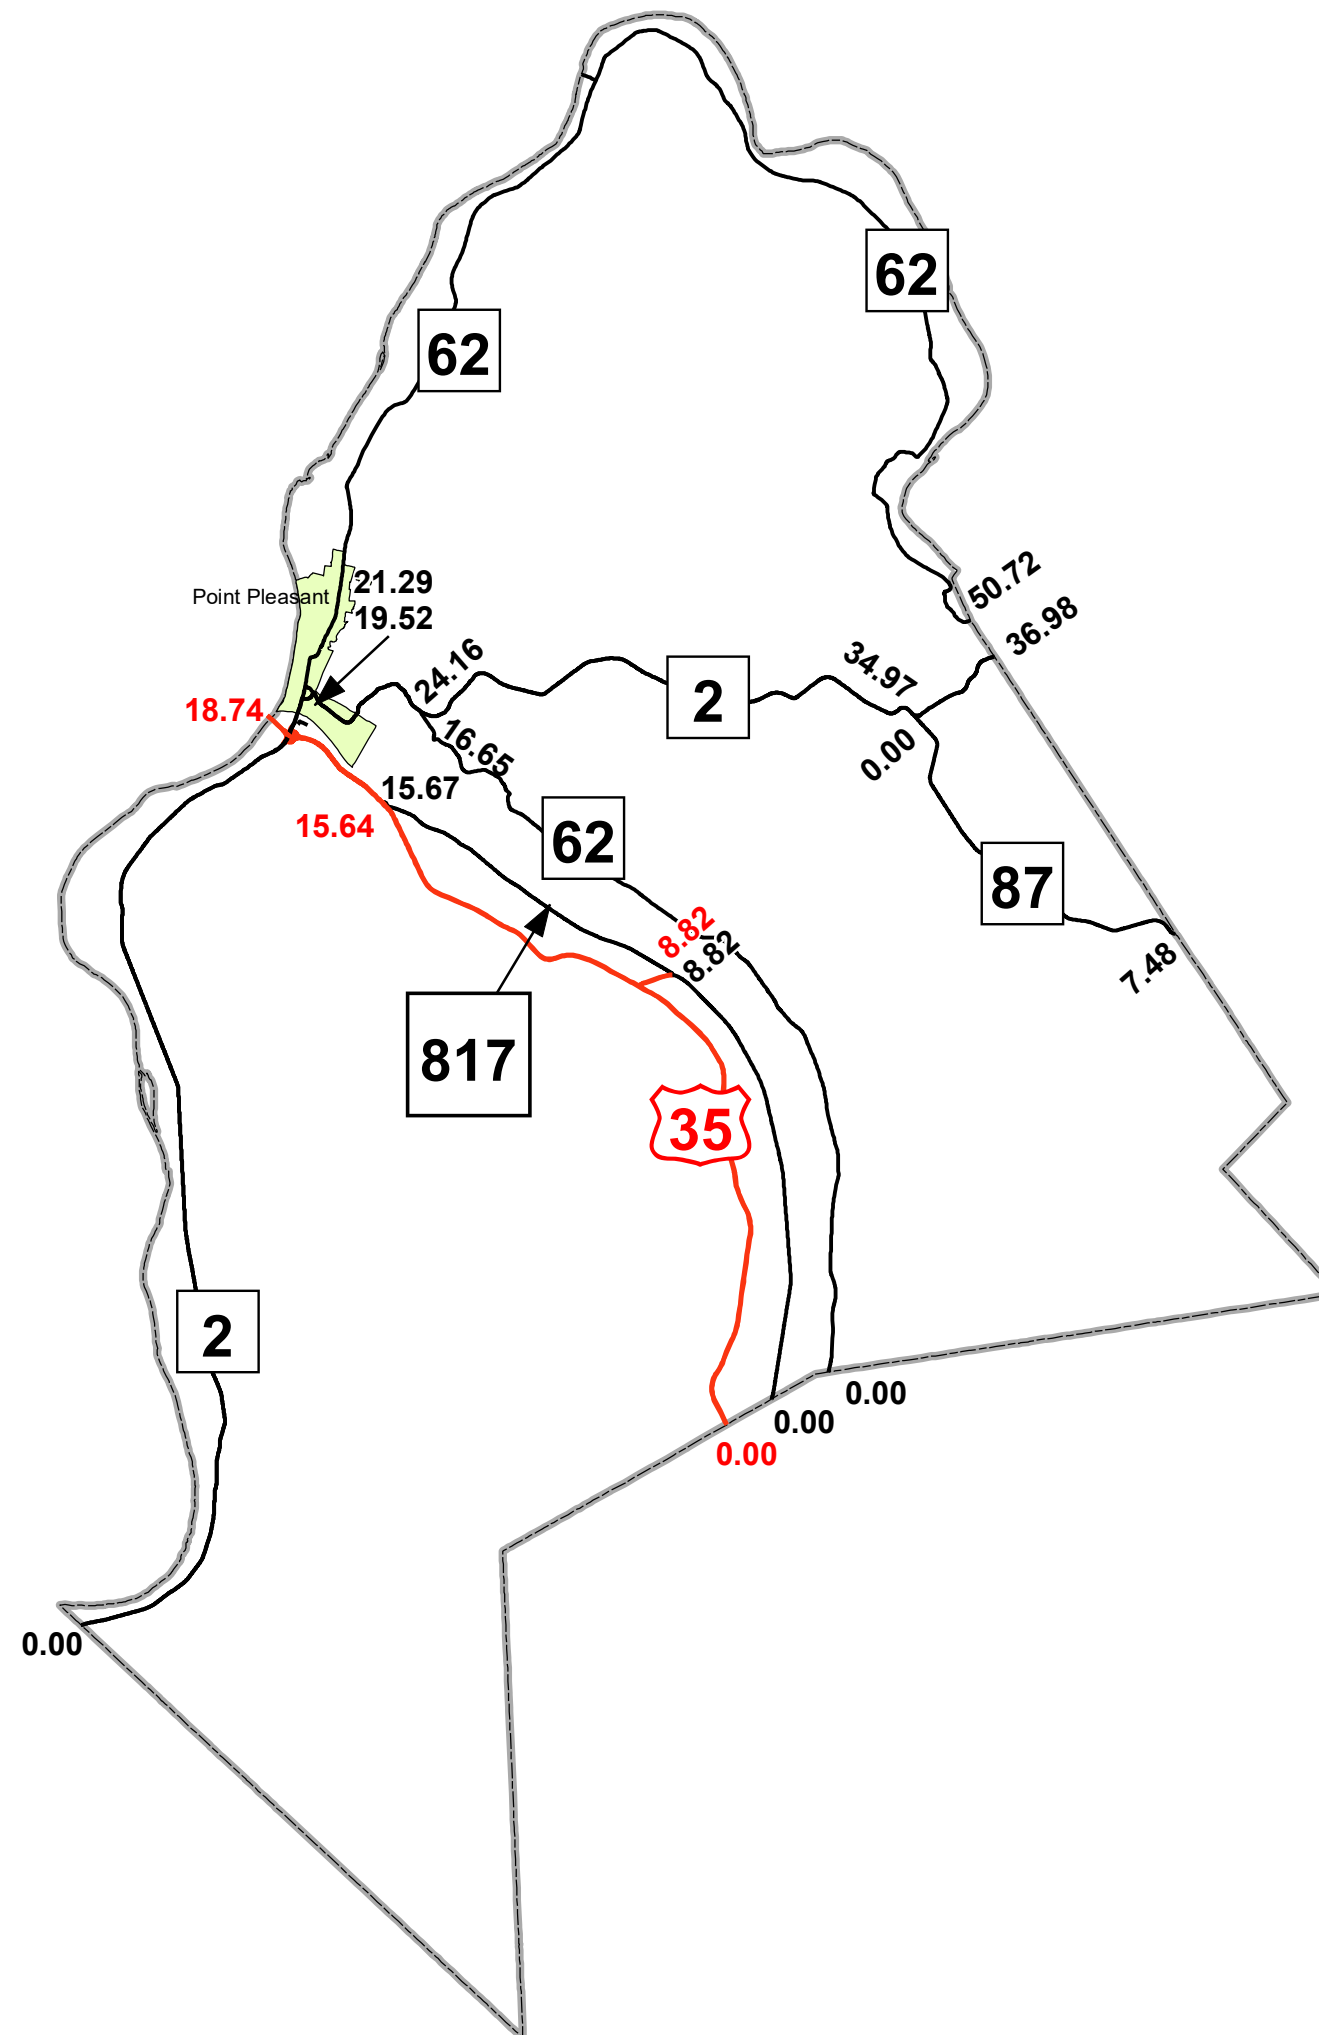

# GIS MILEPOINT MAP MASON COUNTY WEST VIRGINIA

PREPARED BY  
WEST VIRGINIA DEPARTMENT OF TRANSPORTATION  
INFORMATION TECHNOLOGY DIVISION  
IN COOPERATION WITH  
US DEPARTMENT OF TRANSPORTATION  
FEDERAL HIGHWAY ADMINISTRATION

**Legend**

- Interstate Routes
- U.S. Routes
- WV State Routes
- Urban Boundary

Last revision date: December 2022  
Data as of: July 2022