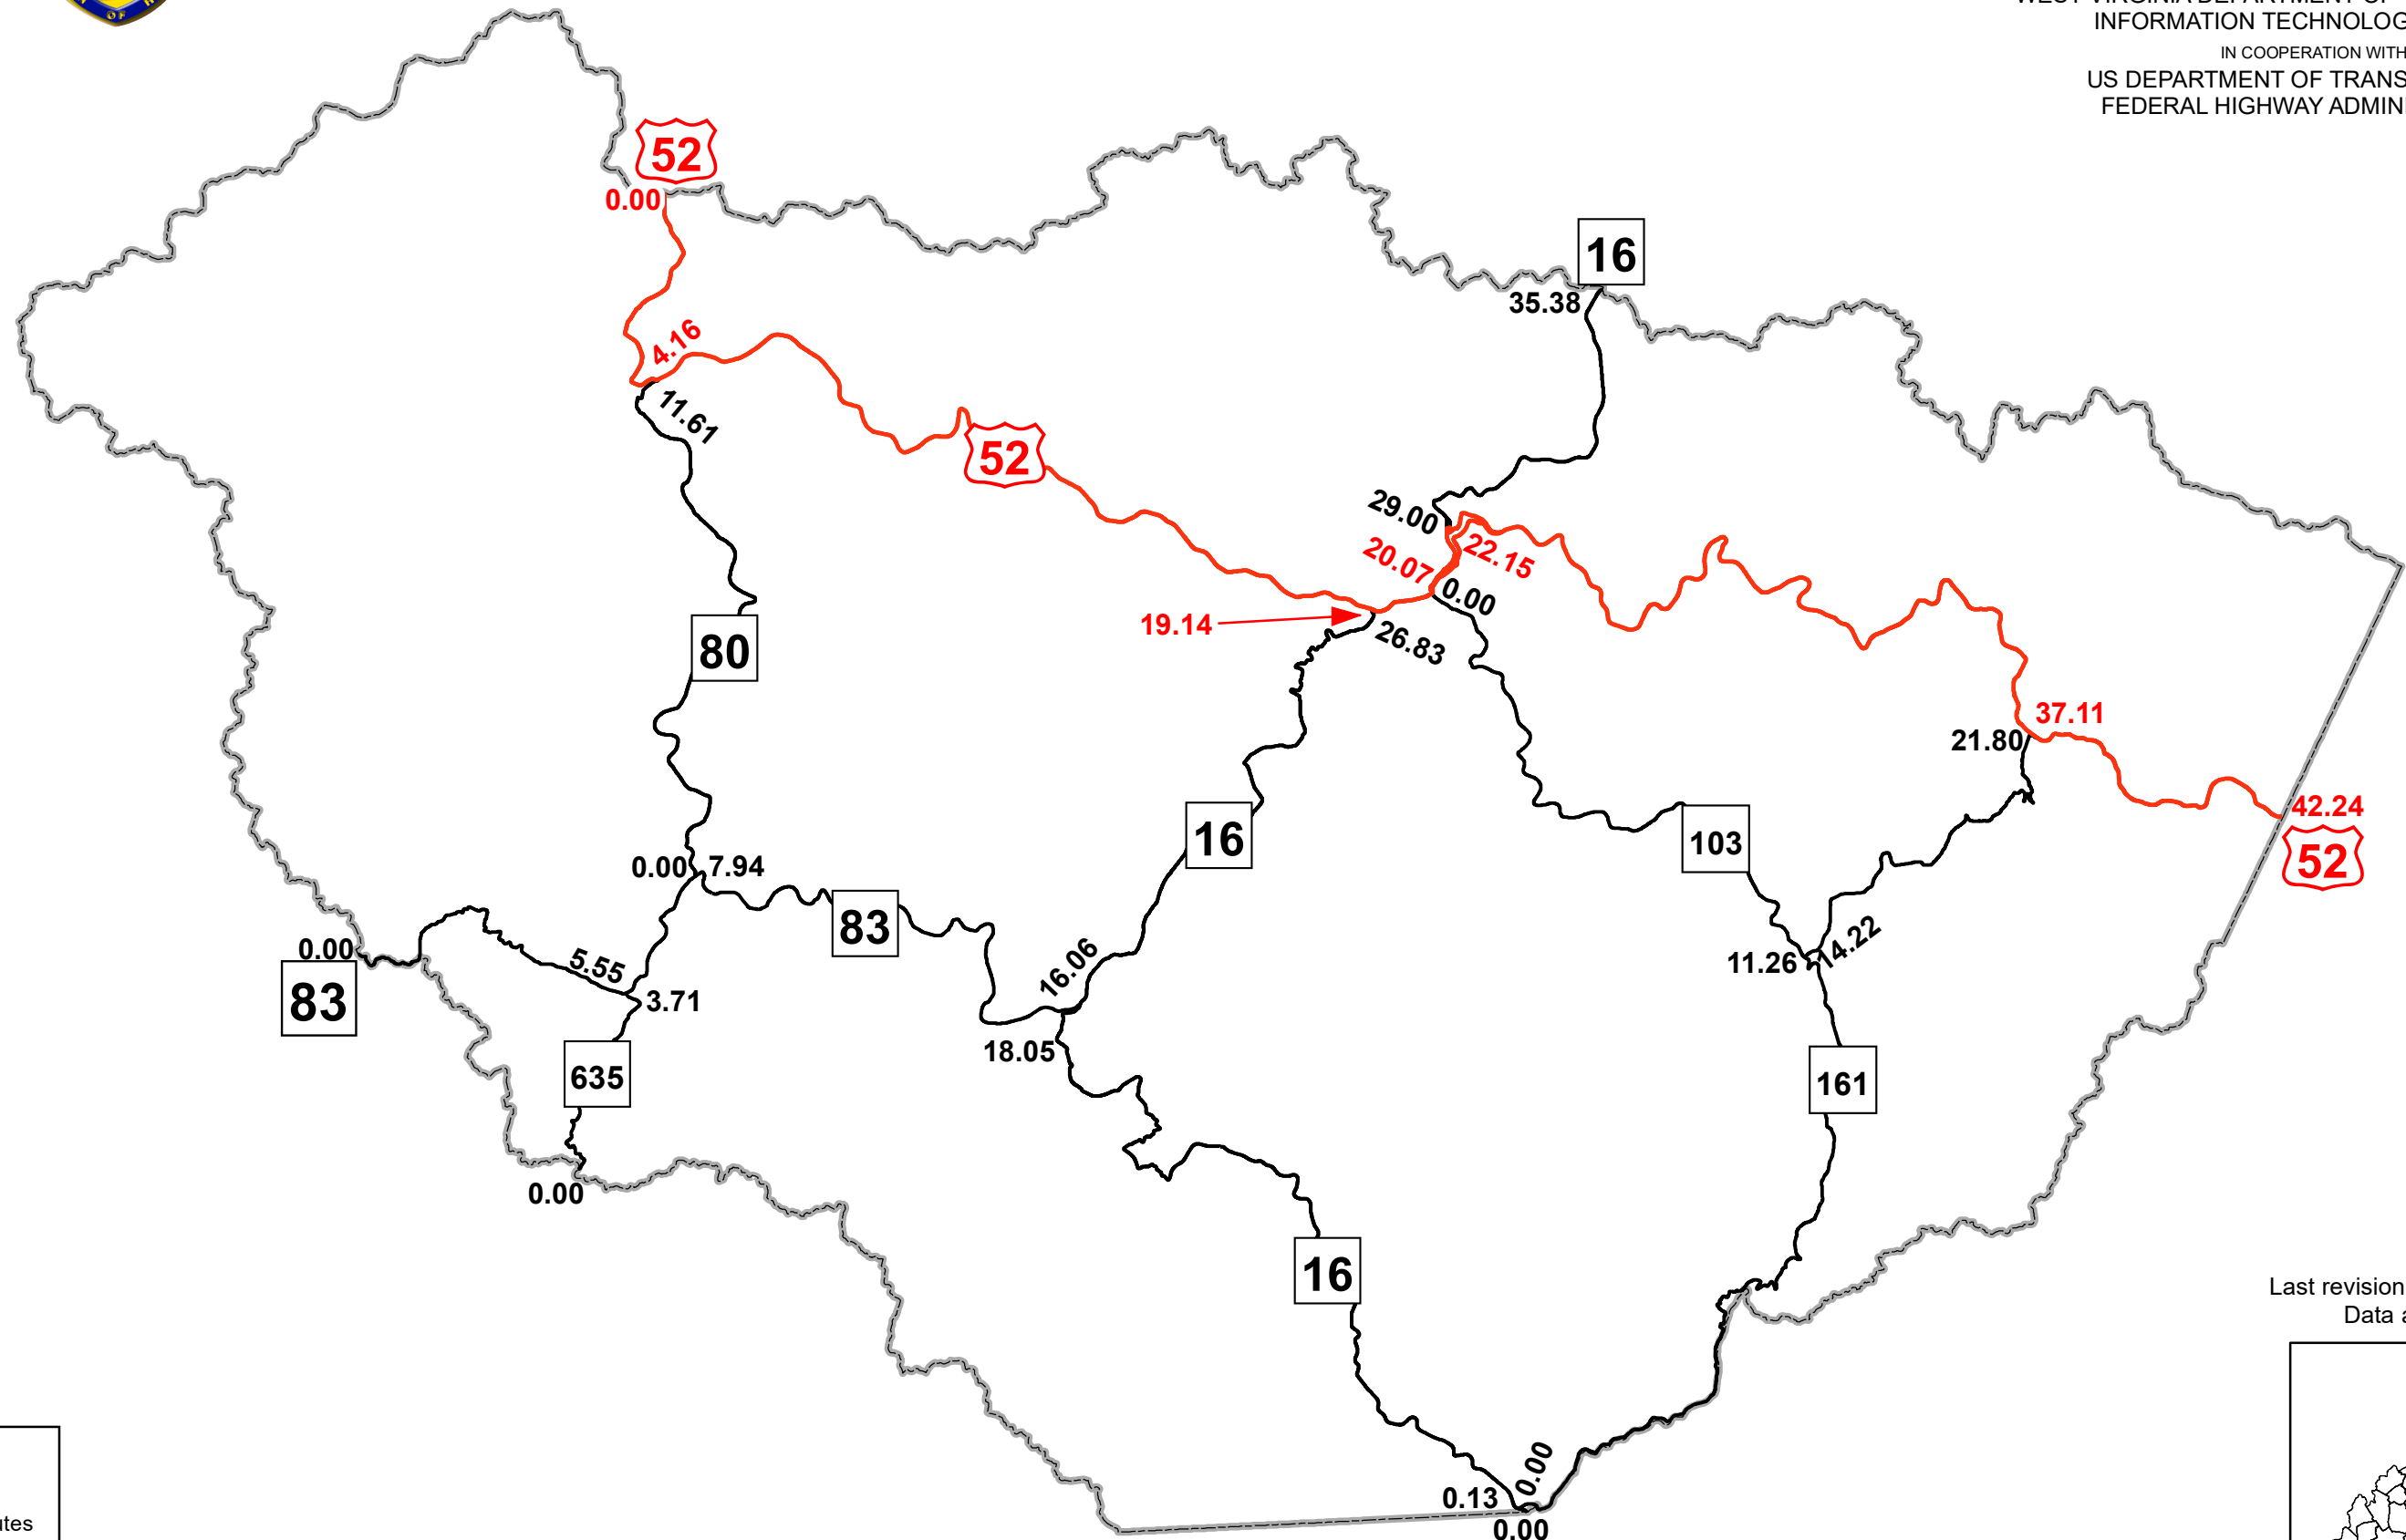

GIS MILEPOINT MAP MCDOWELL COUNTY WEST VIRGINIA

PREPARED BY
WEST VIRGINIA DEPARTMENT OF TRANSPORTATION
INFORMATION TECHNOLOGY DIVISION
IN COOPERATION WITH
US DEPARTMENT OF TRANSPORTATION
FEDERAL HIGHWAY ADMINISTRATION

Legend

- Interstate Routes
- U.S. Routes
- WV State Routes

Last revision date: December 2022
Data as of: July 2022