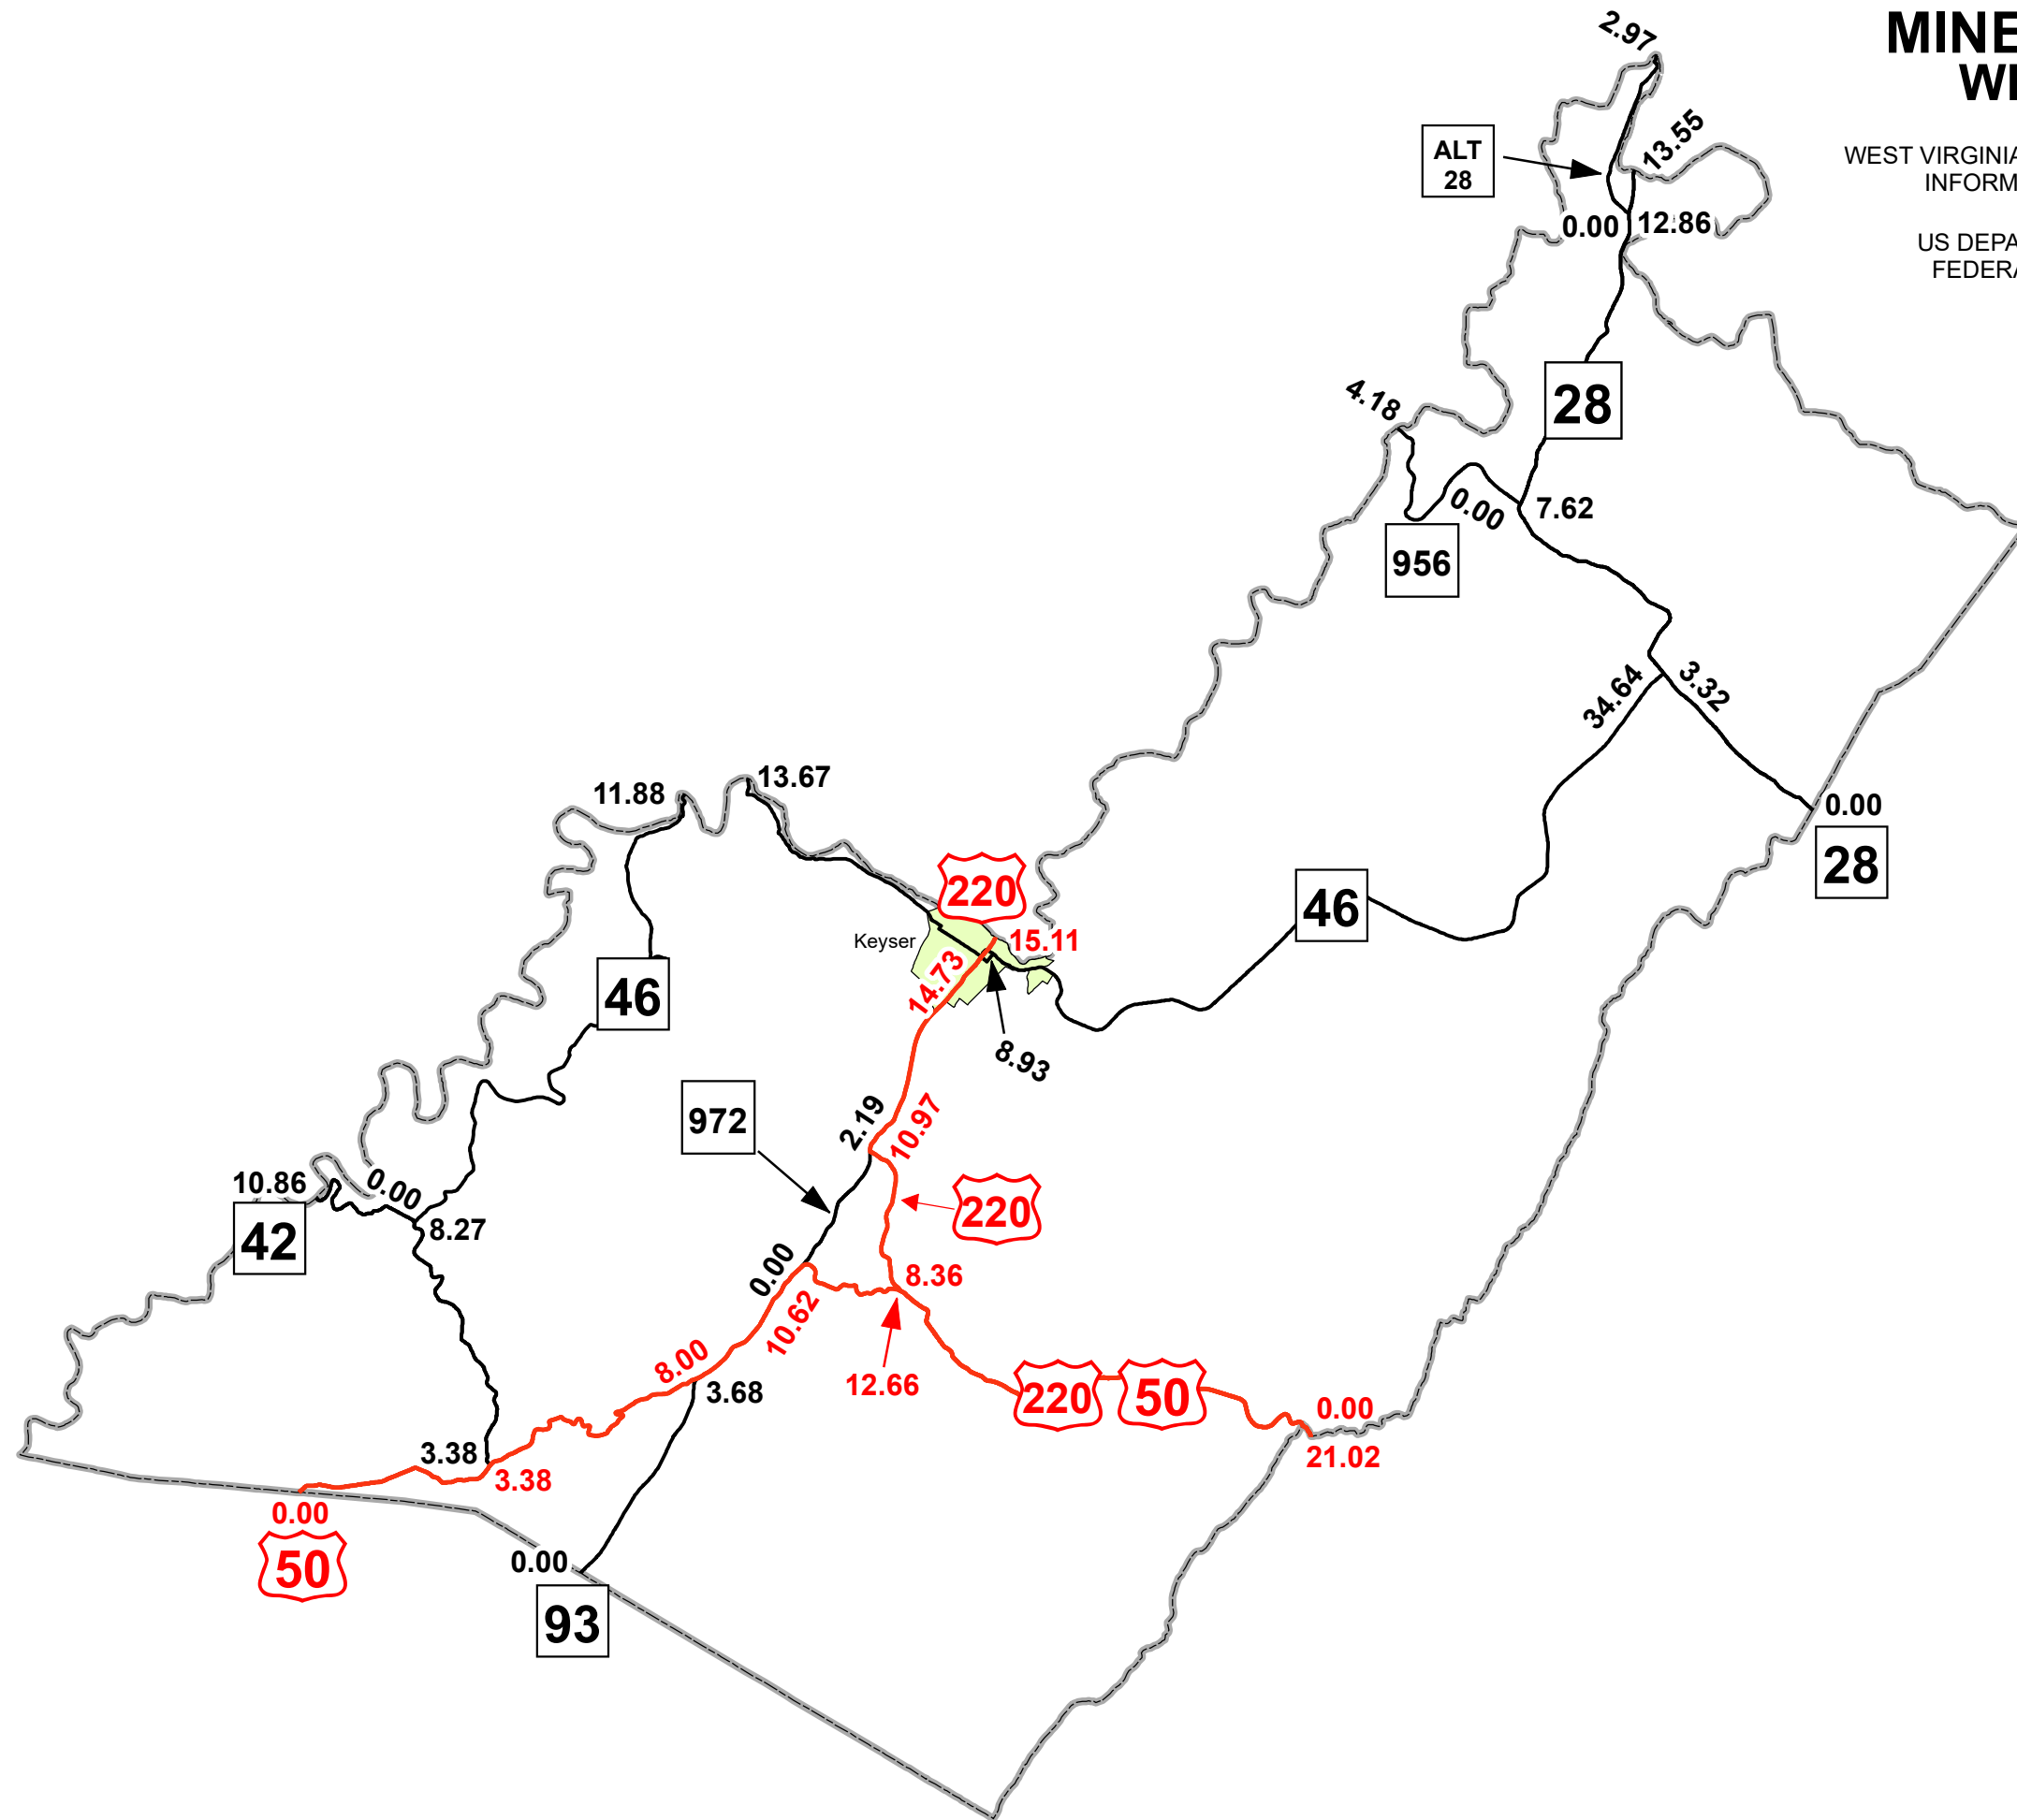

GIS MILEPOINT MAP MINERAL COUNTY WEST VIRGINIA

PREPARED BY
WEST VIRGINIA DEPARTMENT OF TRANSPORTATION
INFORMATION TECHNOLOGY DIVISION
IN COOPERATION WITH
US DEPARTMENT OF TRANSPORTATION
FEDERAL HIGHWAY ADMINISTRATION

Legend

- Interstate Routes
- U.S. Routes
- WV State Routes
- Urban Boundary

Last revision date: December 2022
Data as of: July 2022