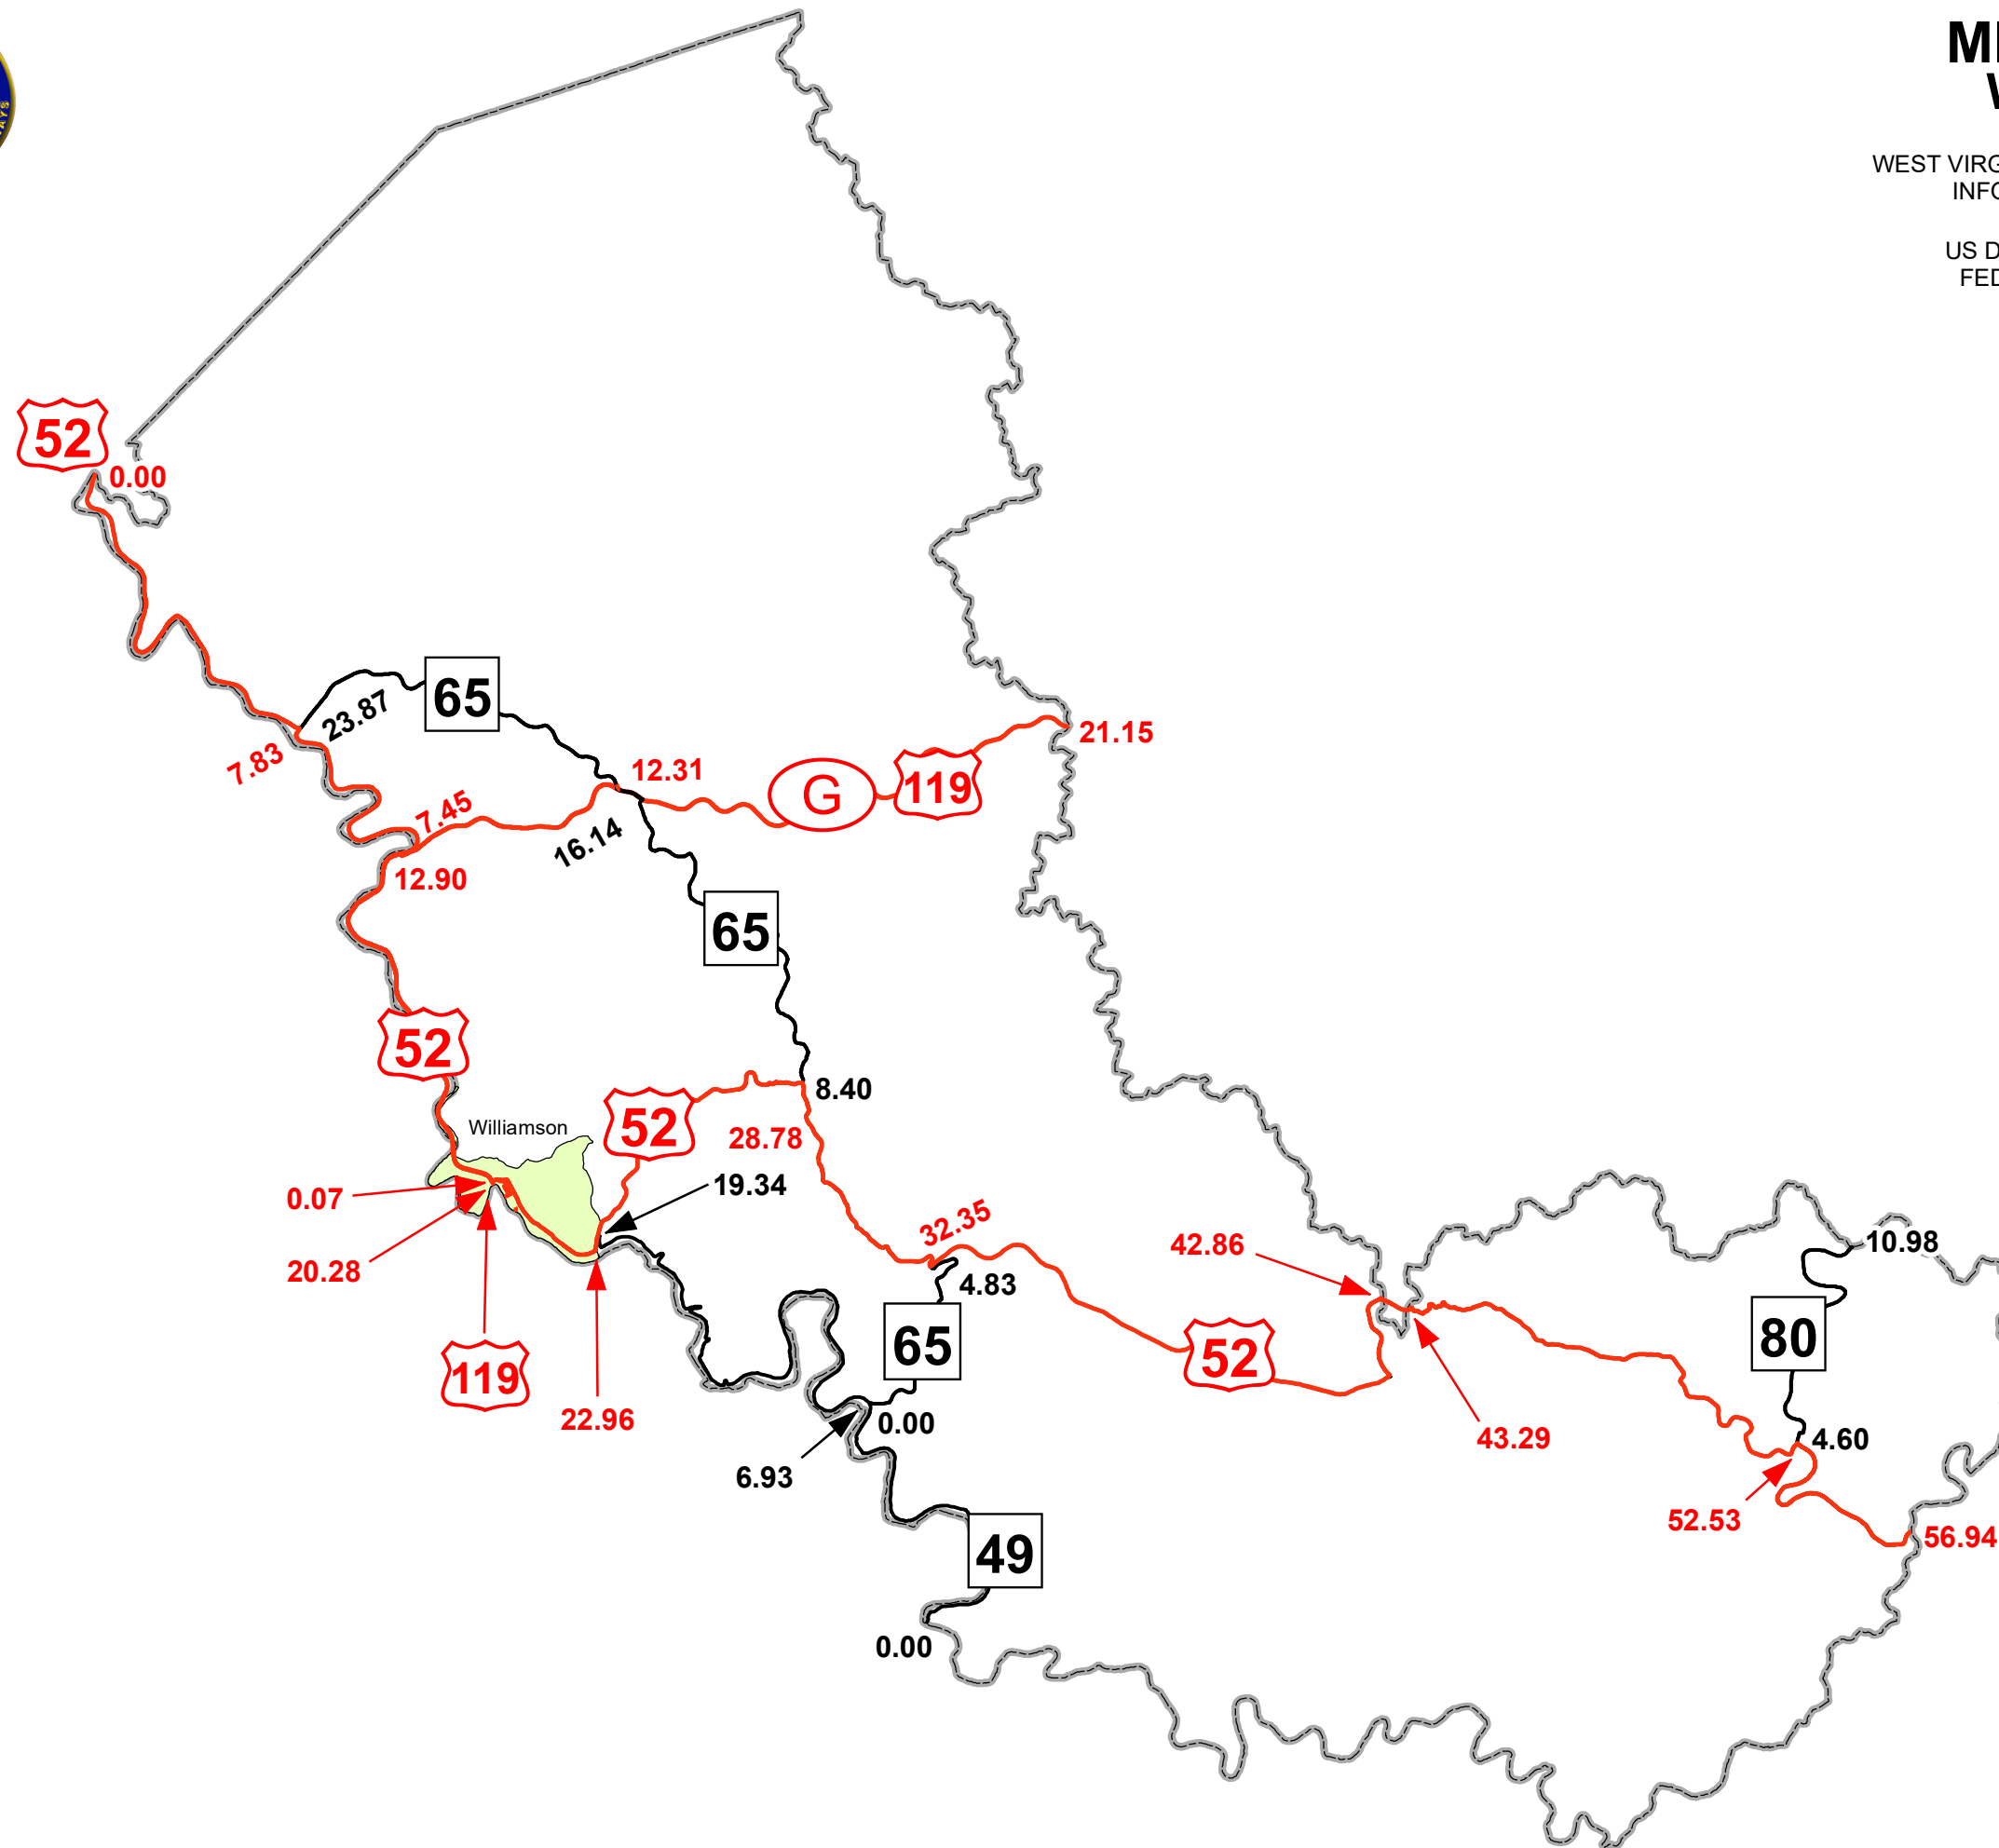

# GIS MILEPOINT MAP MINGO COUNTY WEST VIRGINIA

PREPARED BY  
WEST VIRGINIA DEPARTMENT OF TRANSPORTATION  
INFORMATION TECHNOLOGY DIVISION  
IN COOPERATION WITH  
US DEPARTMENT OF TRANSPORTATION  
FEDERAL HIGHWAY ADMINISTRATION

**Legend**

- Interstate Routes
- U.S. Routes
- WV State Routes
- Urban Boundary

Last revision date: December 2022  
Data as of: July 2022