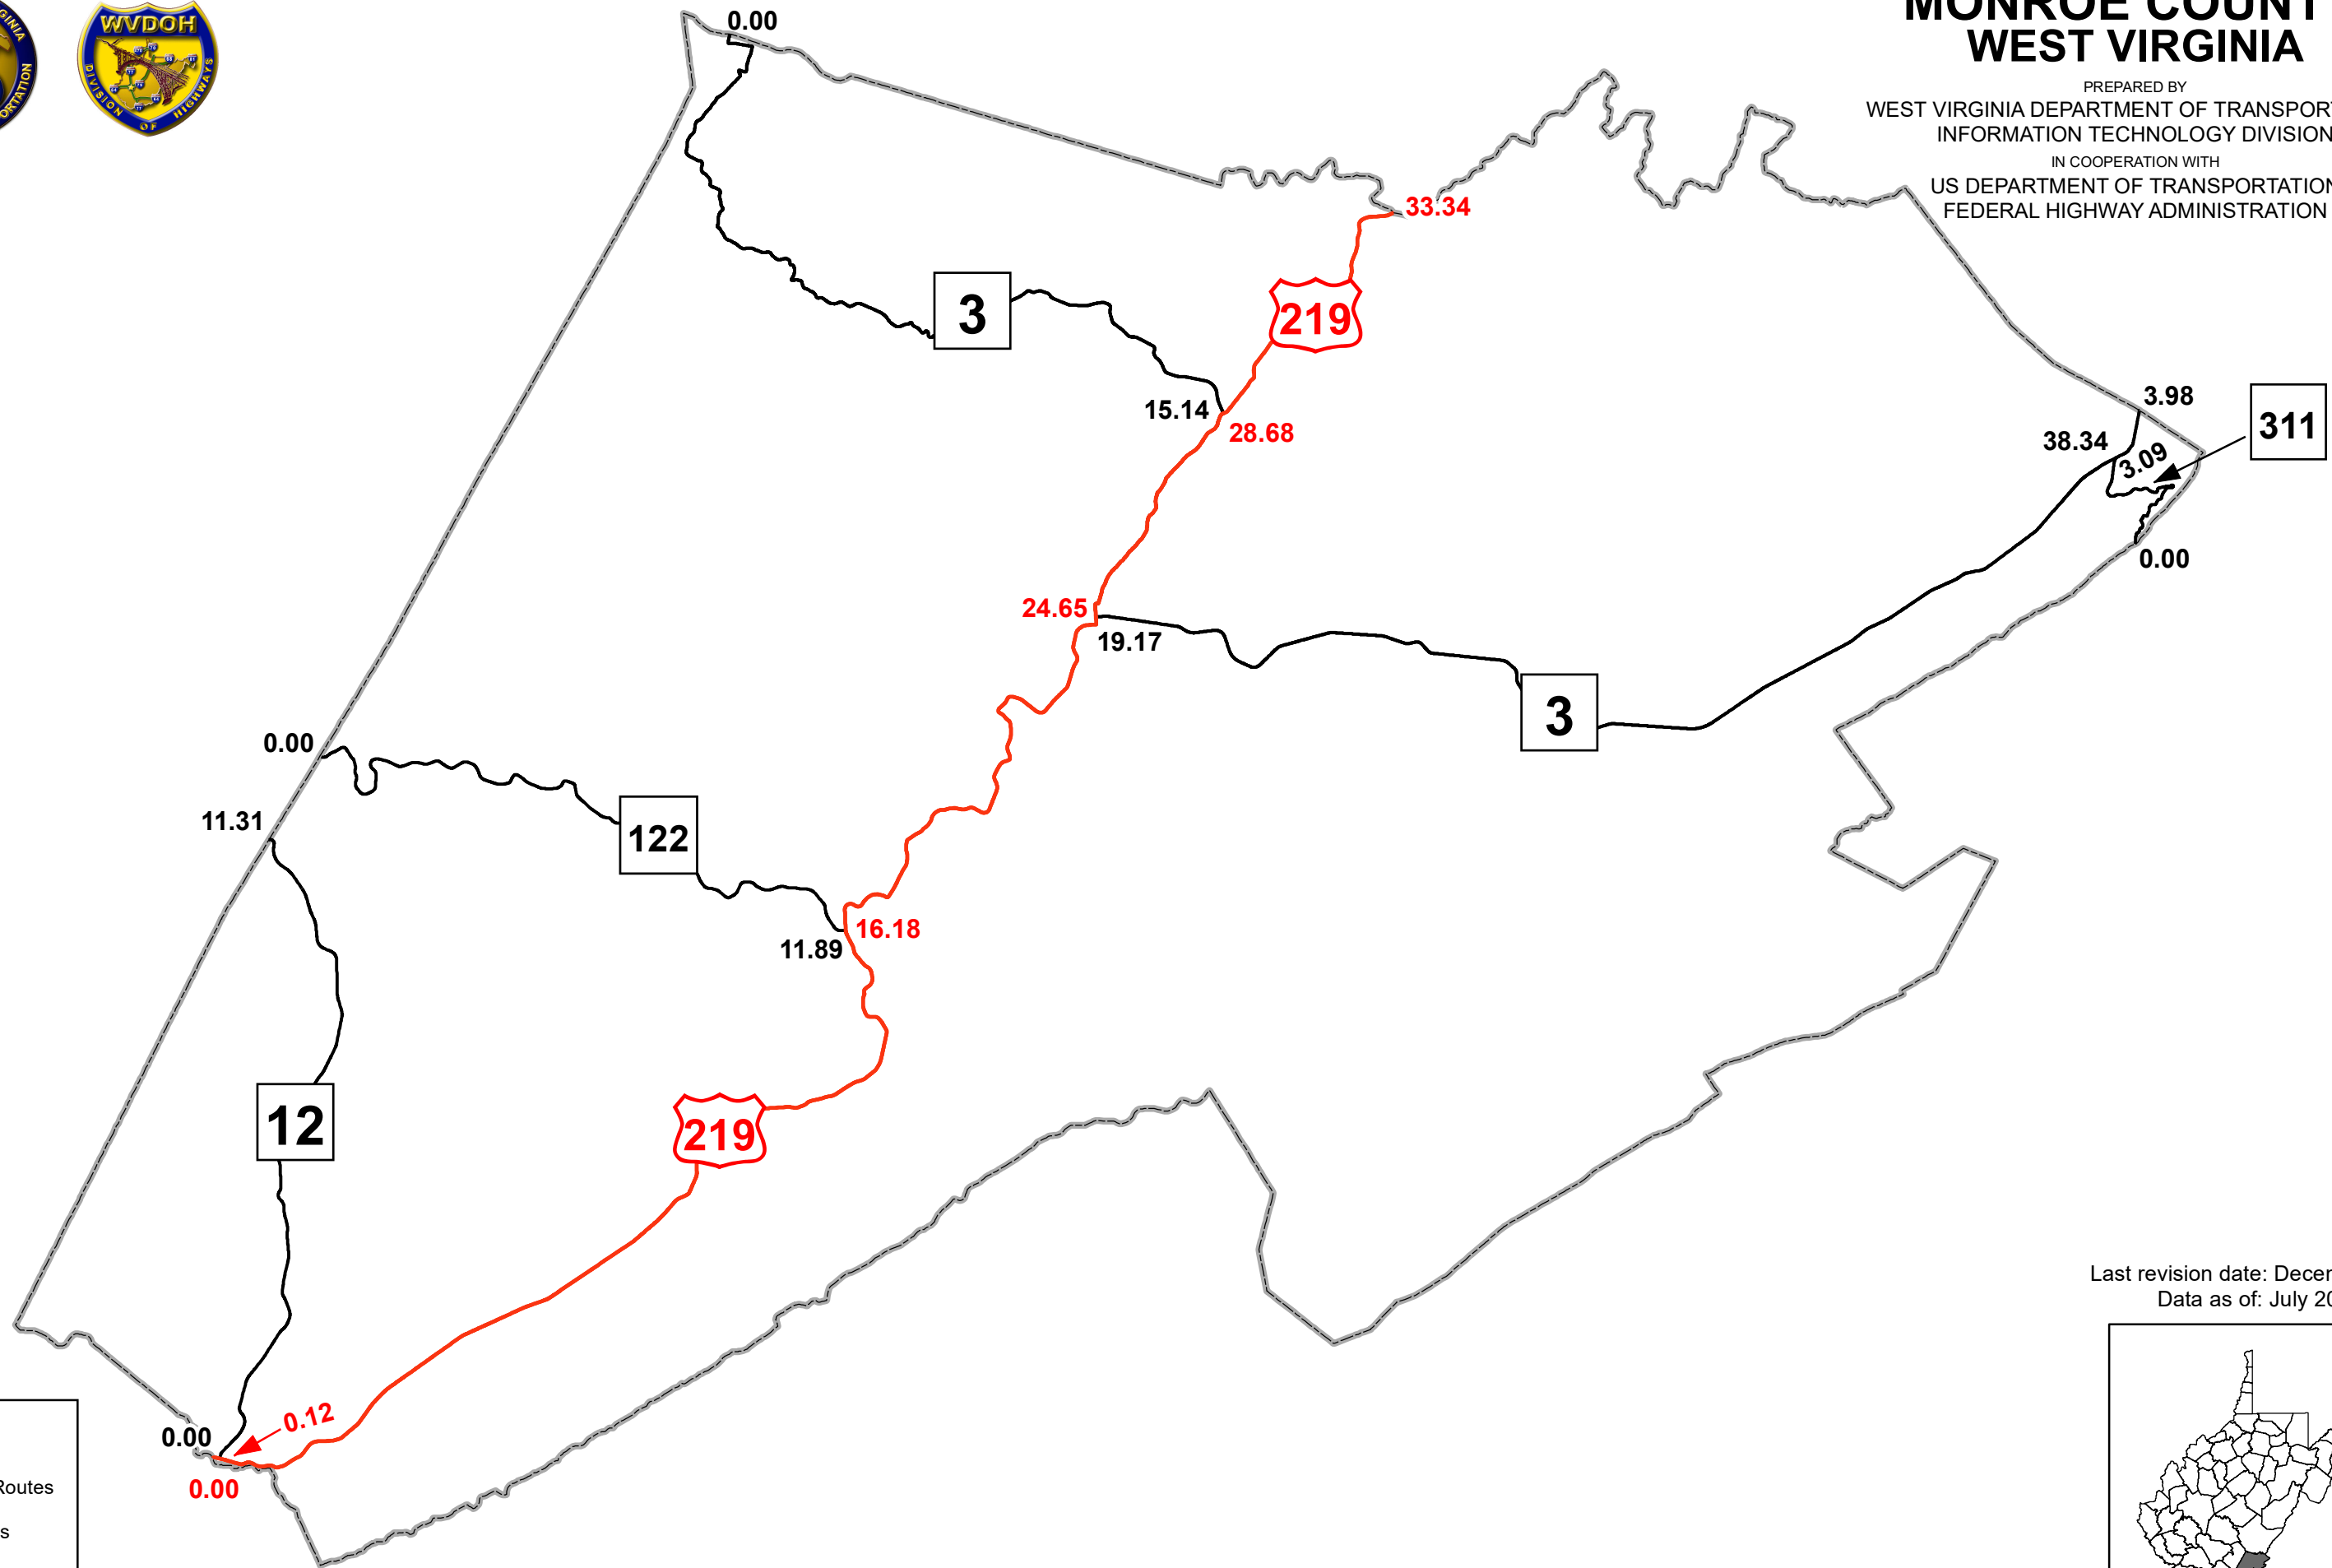

GIS MILEPOINT MAP MONROE COUNTY WEST VIRGINIA

PREPARED BY
WEST VIRGINIA DEPARTMENT OF TRANSPORTATION
INFORMATION TECHNOLOGY DIVISION
IN COOPERATION WITH
US DEPARTMENT OF TRANSPORTATION
FEDERAL HIGHWAY ADMINISTRATION

Last revision date: December 2022
Data as of: July 2022

Legend

- Interstate Routes
- U.S. Routes
- WV State Routes