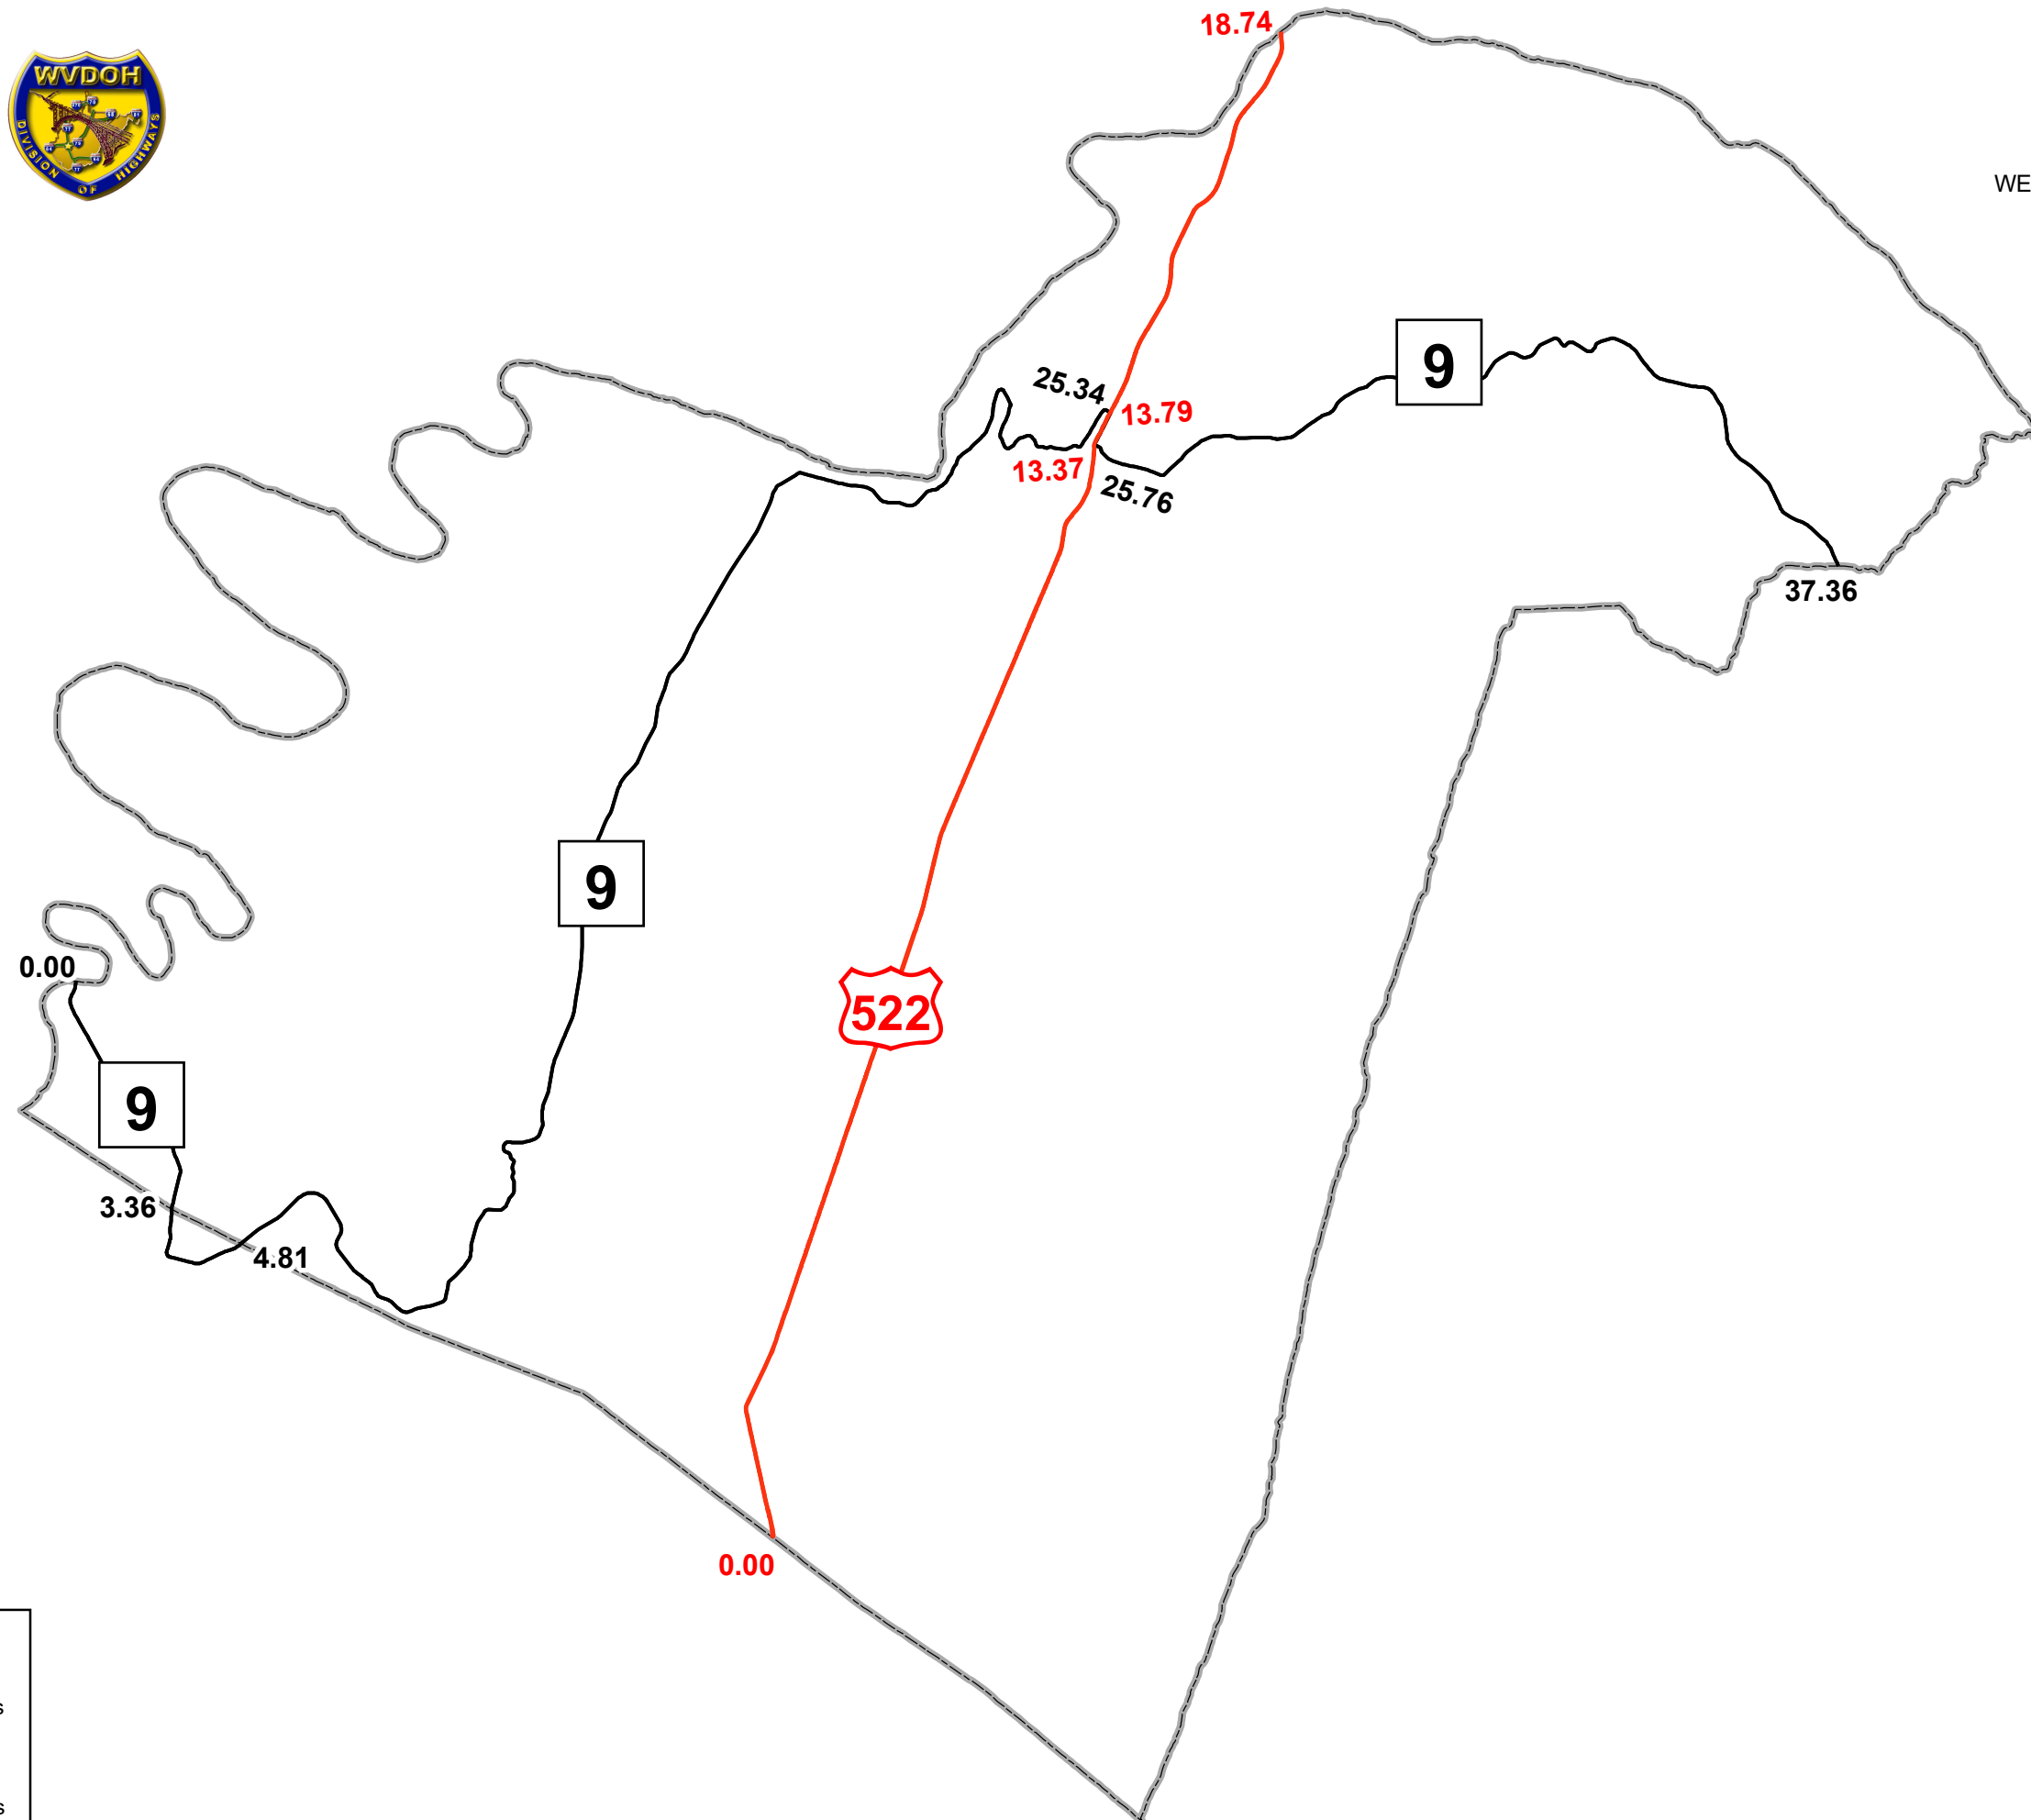

GIS MILEPOINT MAP MORGAN COUNTY WEST VIRGINIA

PREPARED BY
WEST VIRGINIA DEPARTMENT OF TRANSPORTATION
INFORMATION TECHNOLOGY DIVISION
IN COOPERATION WITH
US DEPARTMENT OF TRANSPORTATION
FEDERAL HIGHWAY ADMINISTRATION

Legend

- Interstate Routes
- U.S. Routes
- WV State Routes

Last revision date: December 2022
Data as of: July 2022