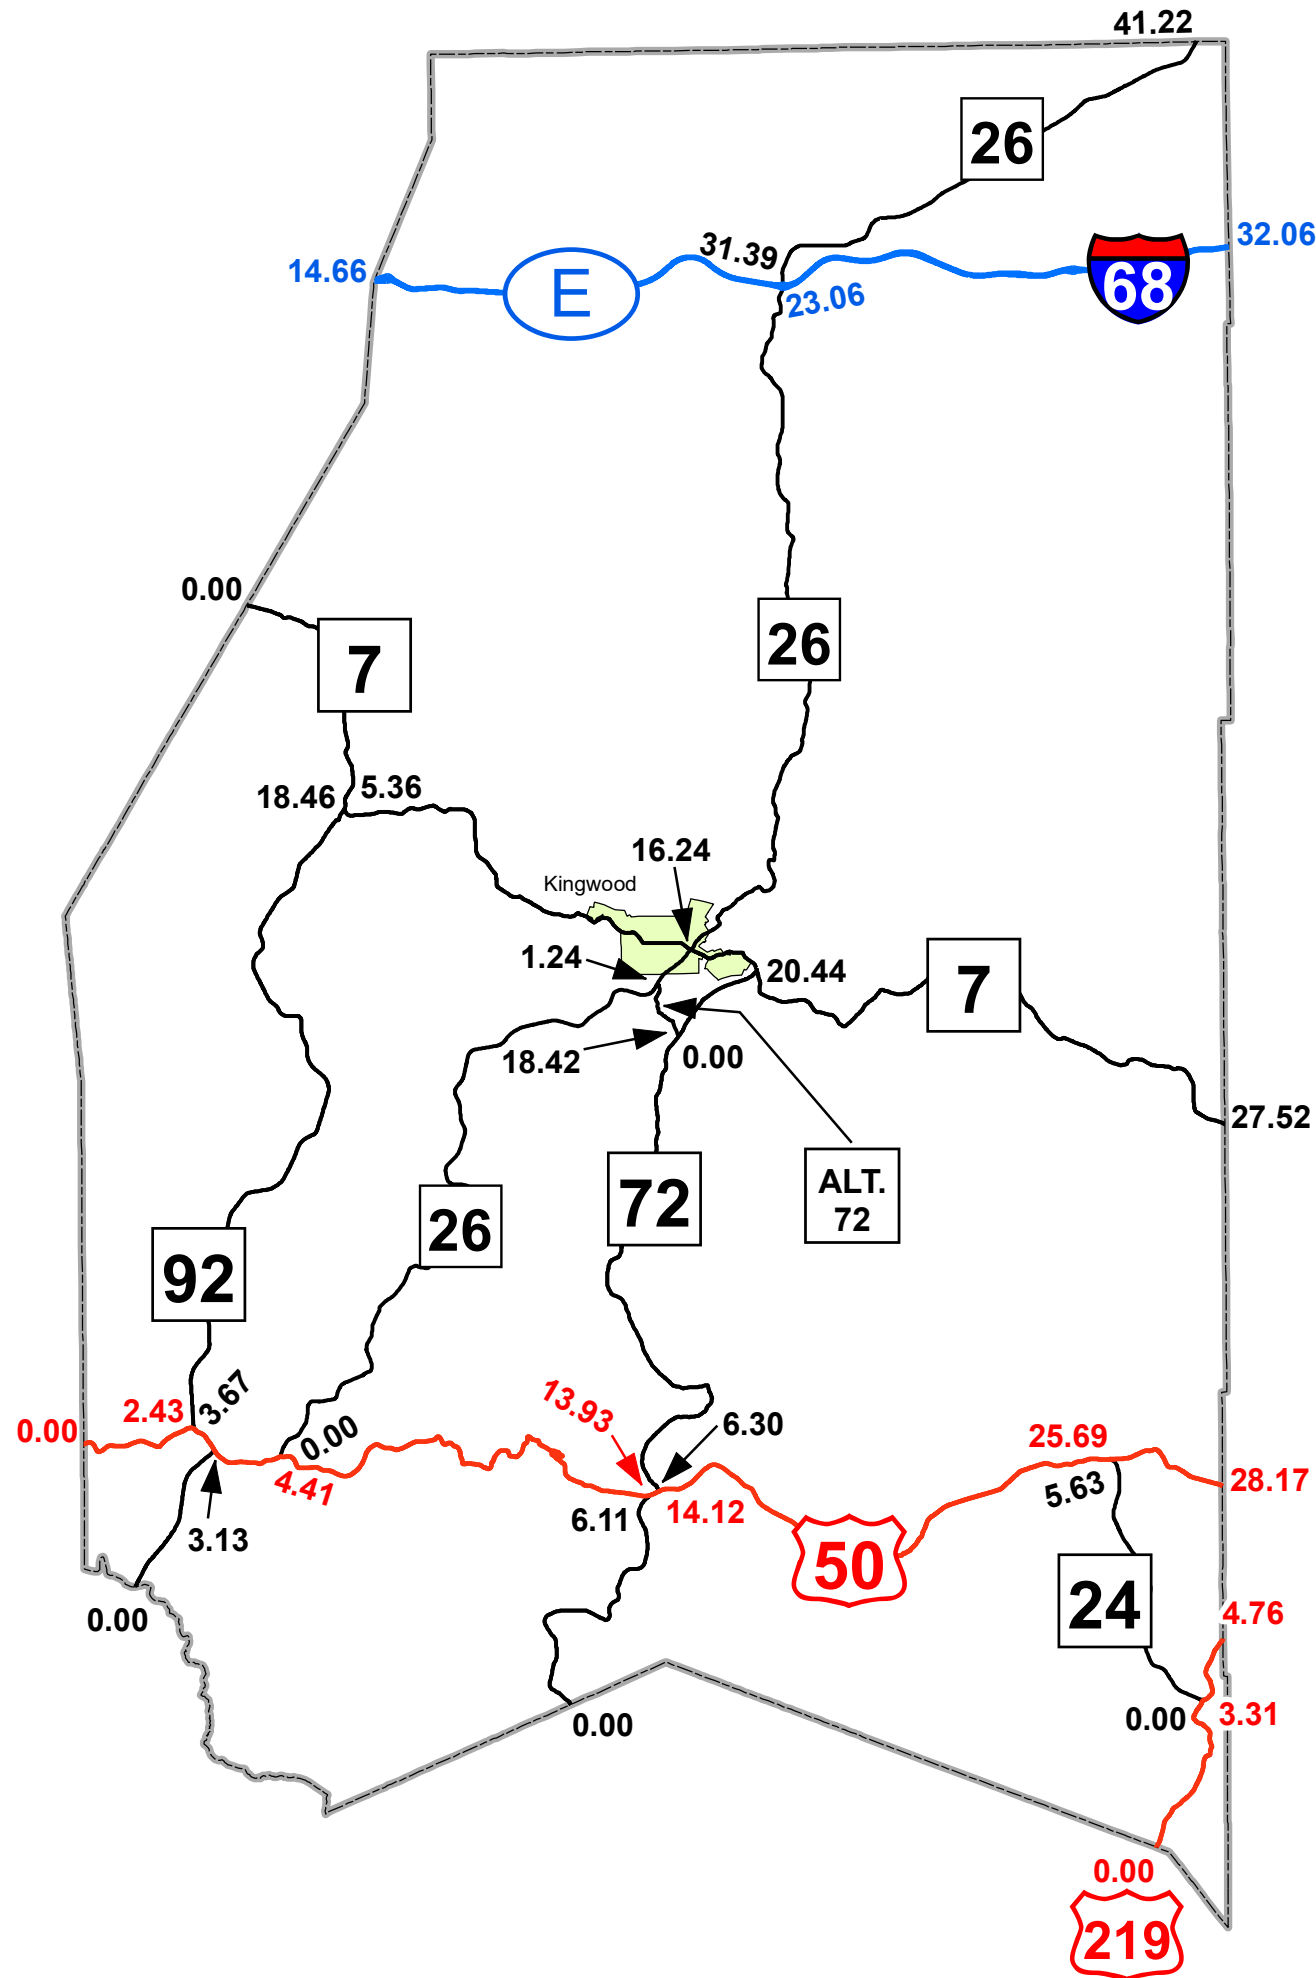

# GIS MILEPOINT MAP PRESTON COUNTY WEST VIRGINIA

PREPARED BY  
WEST VIRGINIA DEPARTMENT OF TRANSPORTATION  
INFORMATION TECHNOLOGY DIVISION  
IN COOPERATION WITH  
US DEPARTMENT OF TRANSPORTATION  
FEDERAL HIGHWAY ADMINISTRATION

### Legend

- Interstate Routes
- U.S. Routes
- WV State Routes
- Urban Boundary

Last revision date: December 2022  
Data as of: July 2022