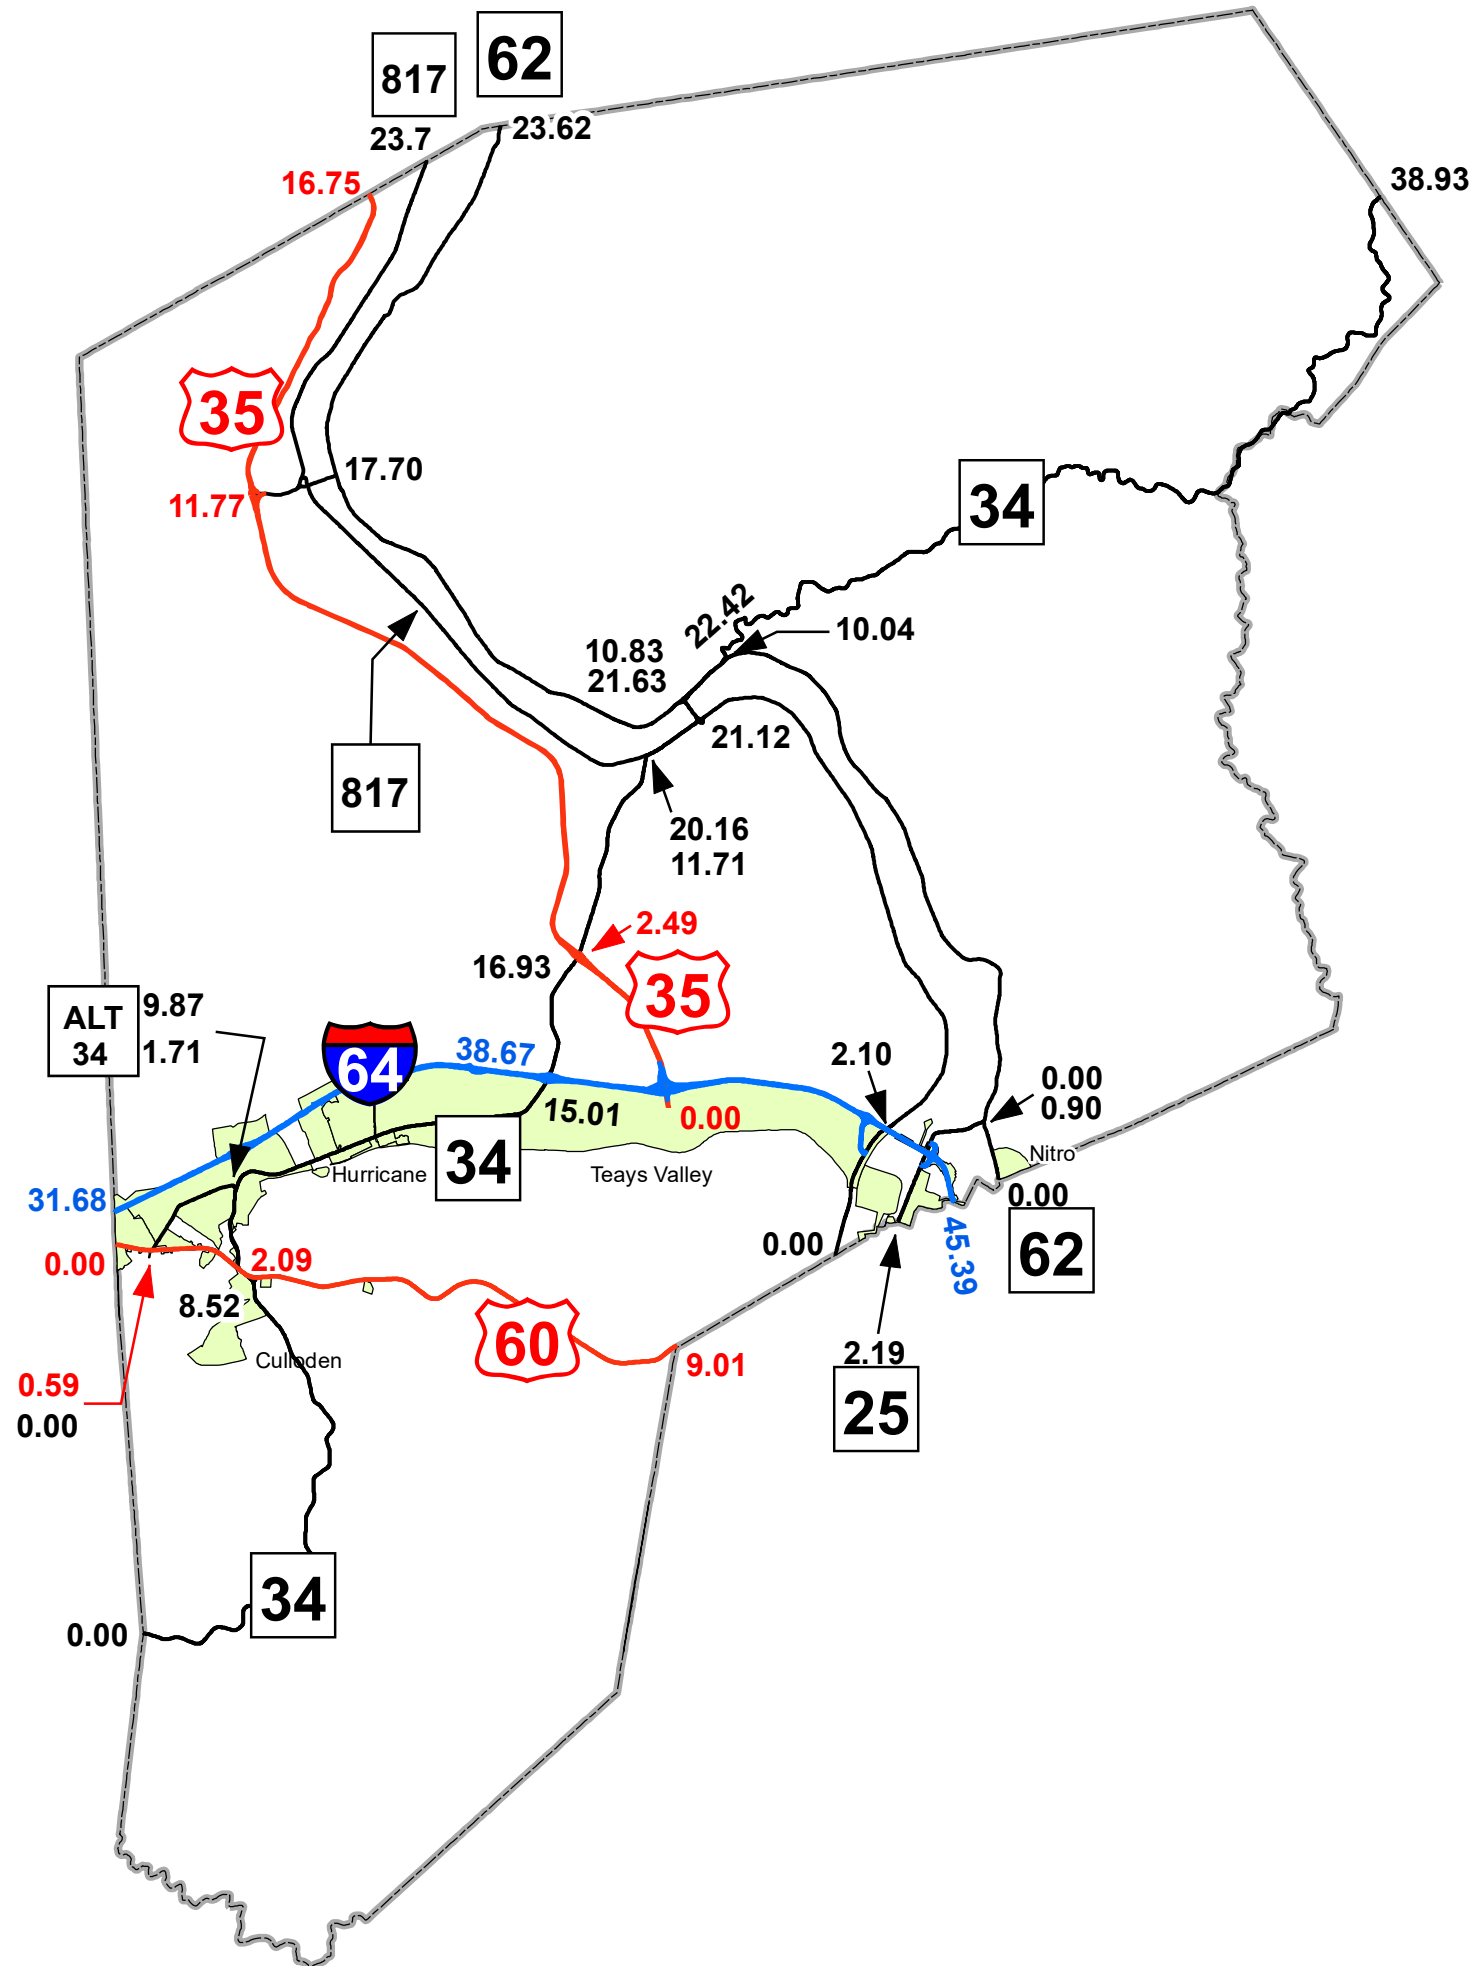

# GIS MILEPOINT MAP PUTNAM COUNTY WEST VIRGINIA

PREPARED BY  
WEST VIRGINIA DEPARTMENT OF TRANSPORTATION  
INFORMATION TECHNOLOGY DIVISION  
IN COOPERATION WITH  
US DEPARTMENT OF TRANSPORTATION  
FEDERAL HIGHWAY ADMINISTRATION

Last revision date: December 2022  
Data as of: July 2022