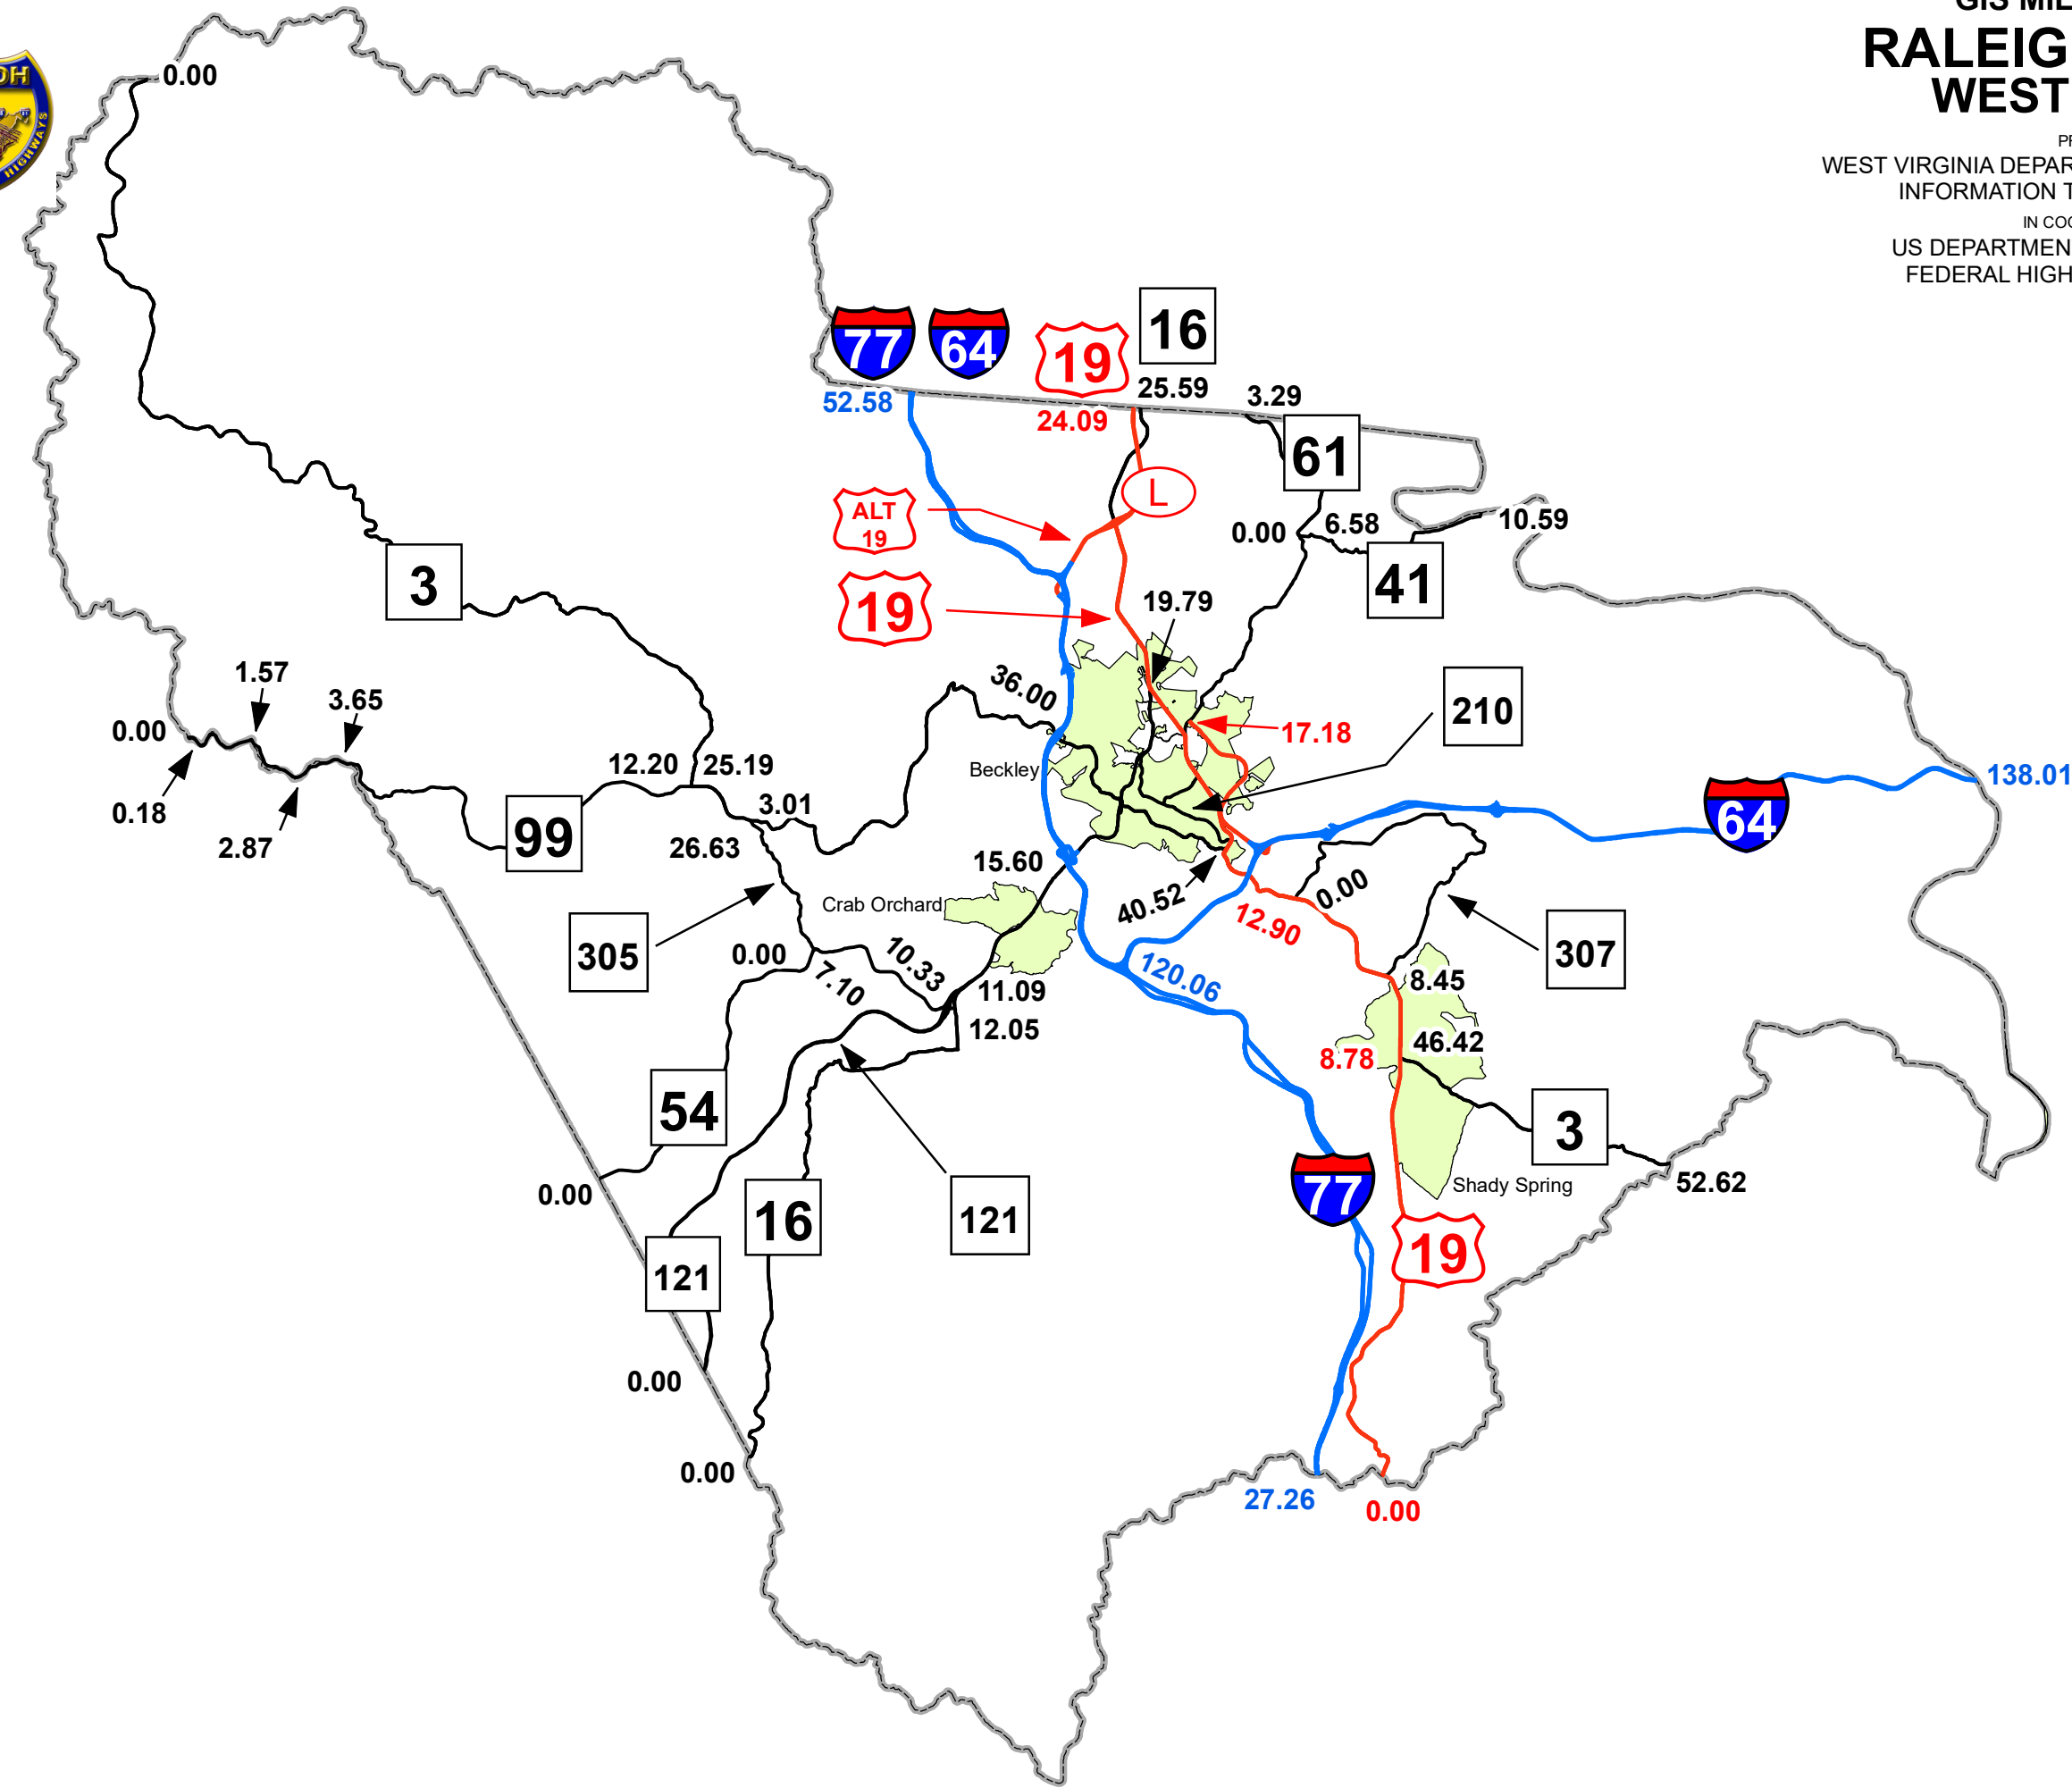

GIS MILEPOINT MAP RALEIGH COUNTY WEST VIRGINIA

PREPARED BY
WEST VIRGINIA DEPARTMENT OF TRANSPORTATION
INFORMATION TECHNOLOGY DIVISION
IN COOPERATION WITH
US DEPARTMENT OF TRANSPORTATION
FEDERAL HIGHWAY ADMINISTRATION

Legend

- Interstate Routes
- U.S. Routes
- WV State Routes
- Urban Boundary

Last revision date: December 2022
Data as of: July 2022