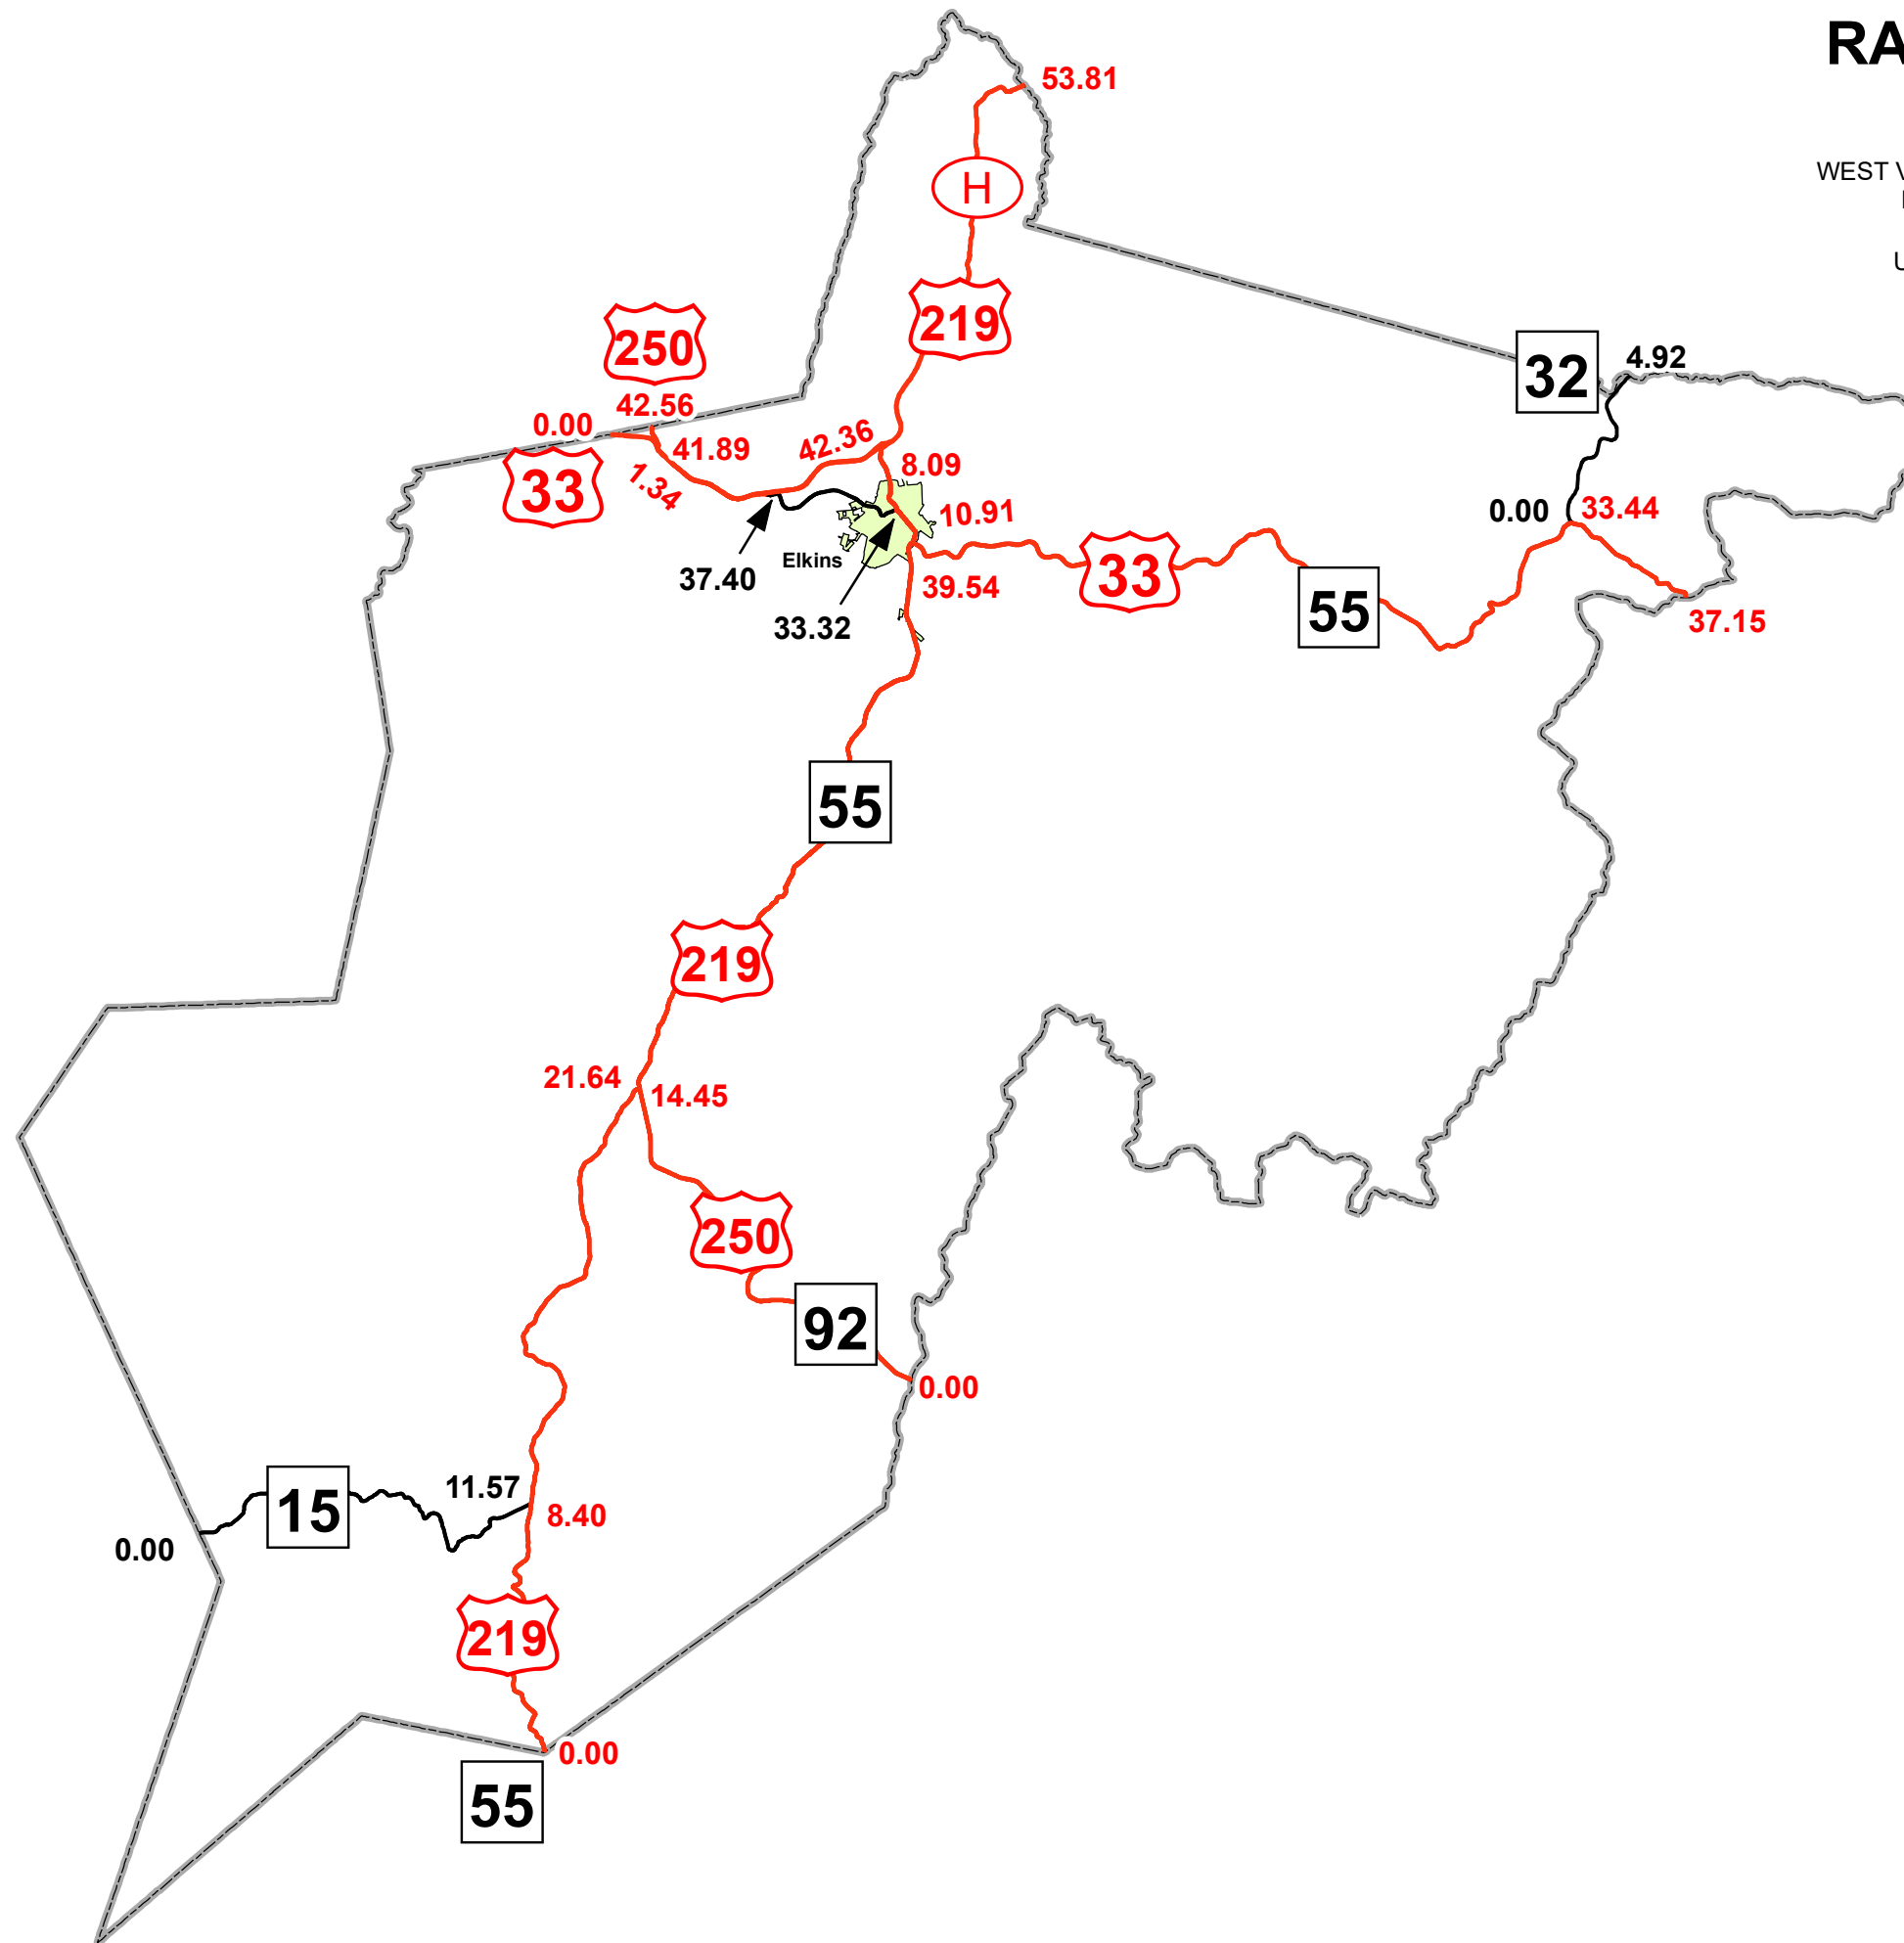

# GIS MILEPOINT MAP RANDOLPH COUNTY WEST VIRGINIA

PREPARED BY  
WEST VIRGINIA DEPARTMENT OF TRANSPORTATION  
INFORMATION TECHNOLOGY DIVISION  
IN COOPERATION WITH  
US DEPARTMENT OF TRANSPORTATION  
FEDERAL HIGHWAY ADMINISTRATION

**Legend**

- Interstate Routes
- U.S. Routes
- WV State Routes
- Urban Boundary

Last revision date: December 2022  
Data as of: July 2022