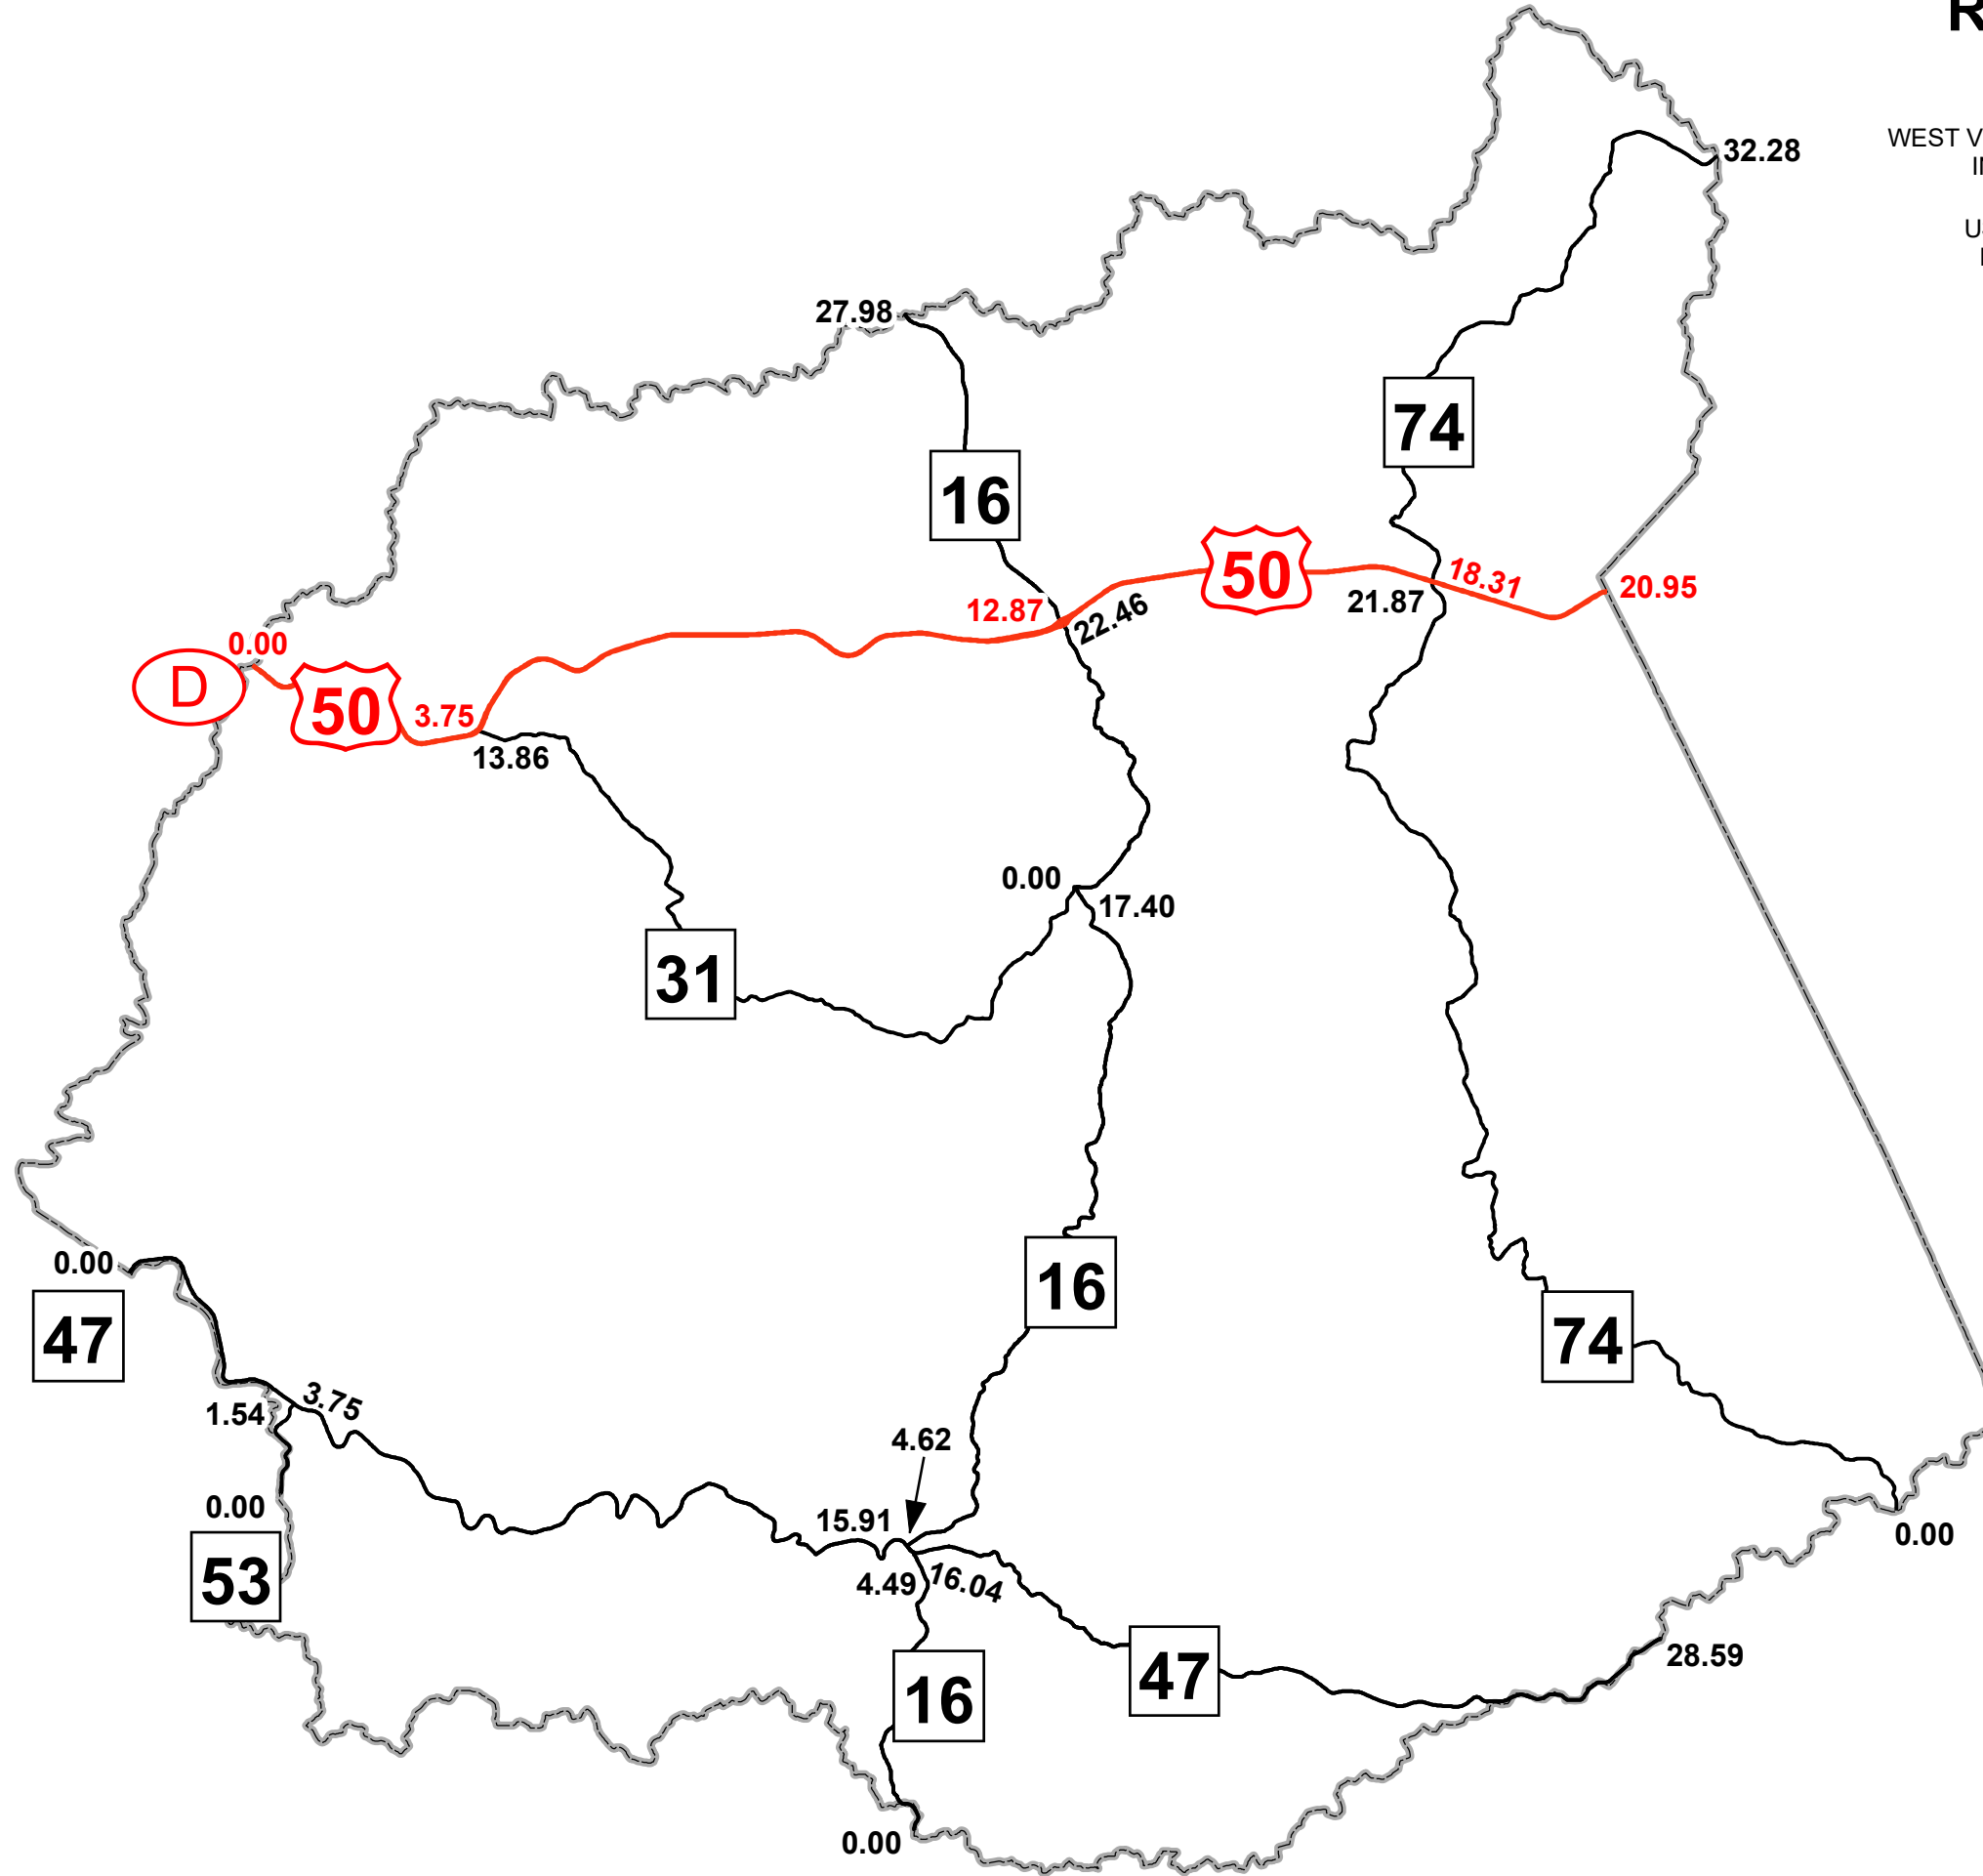

GIS MILEPOINT MAP RITCHIE COUNTY WEST VIRGINIA

PREPARED BY
WEST VIRGINIA DEPARTMENT OF TRANSPORTATION
INFORMATION TECHNOLOGY DIVISION
IN COOPERATION WITH
US DEPARTMENT OF TRANSPORTATION
FEDERAL HIGHWAY ADMINISTRATION

Legend

- Interstate Routes
- U.S. Routes
- WV State Routes

Last revision date: December 2022
Data as of: July 2022