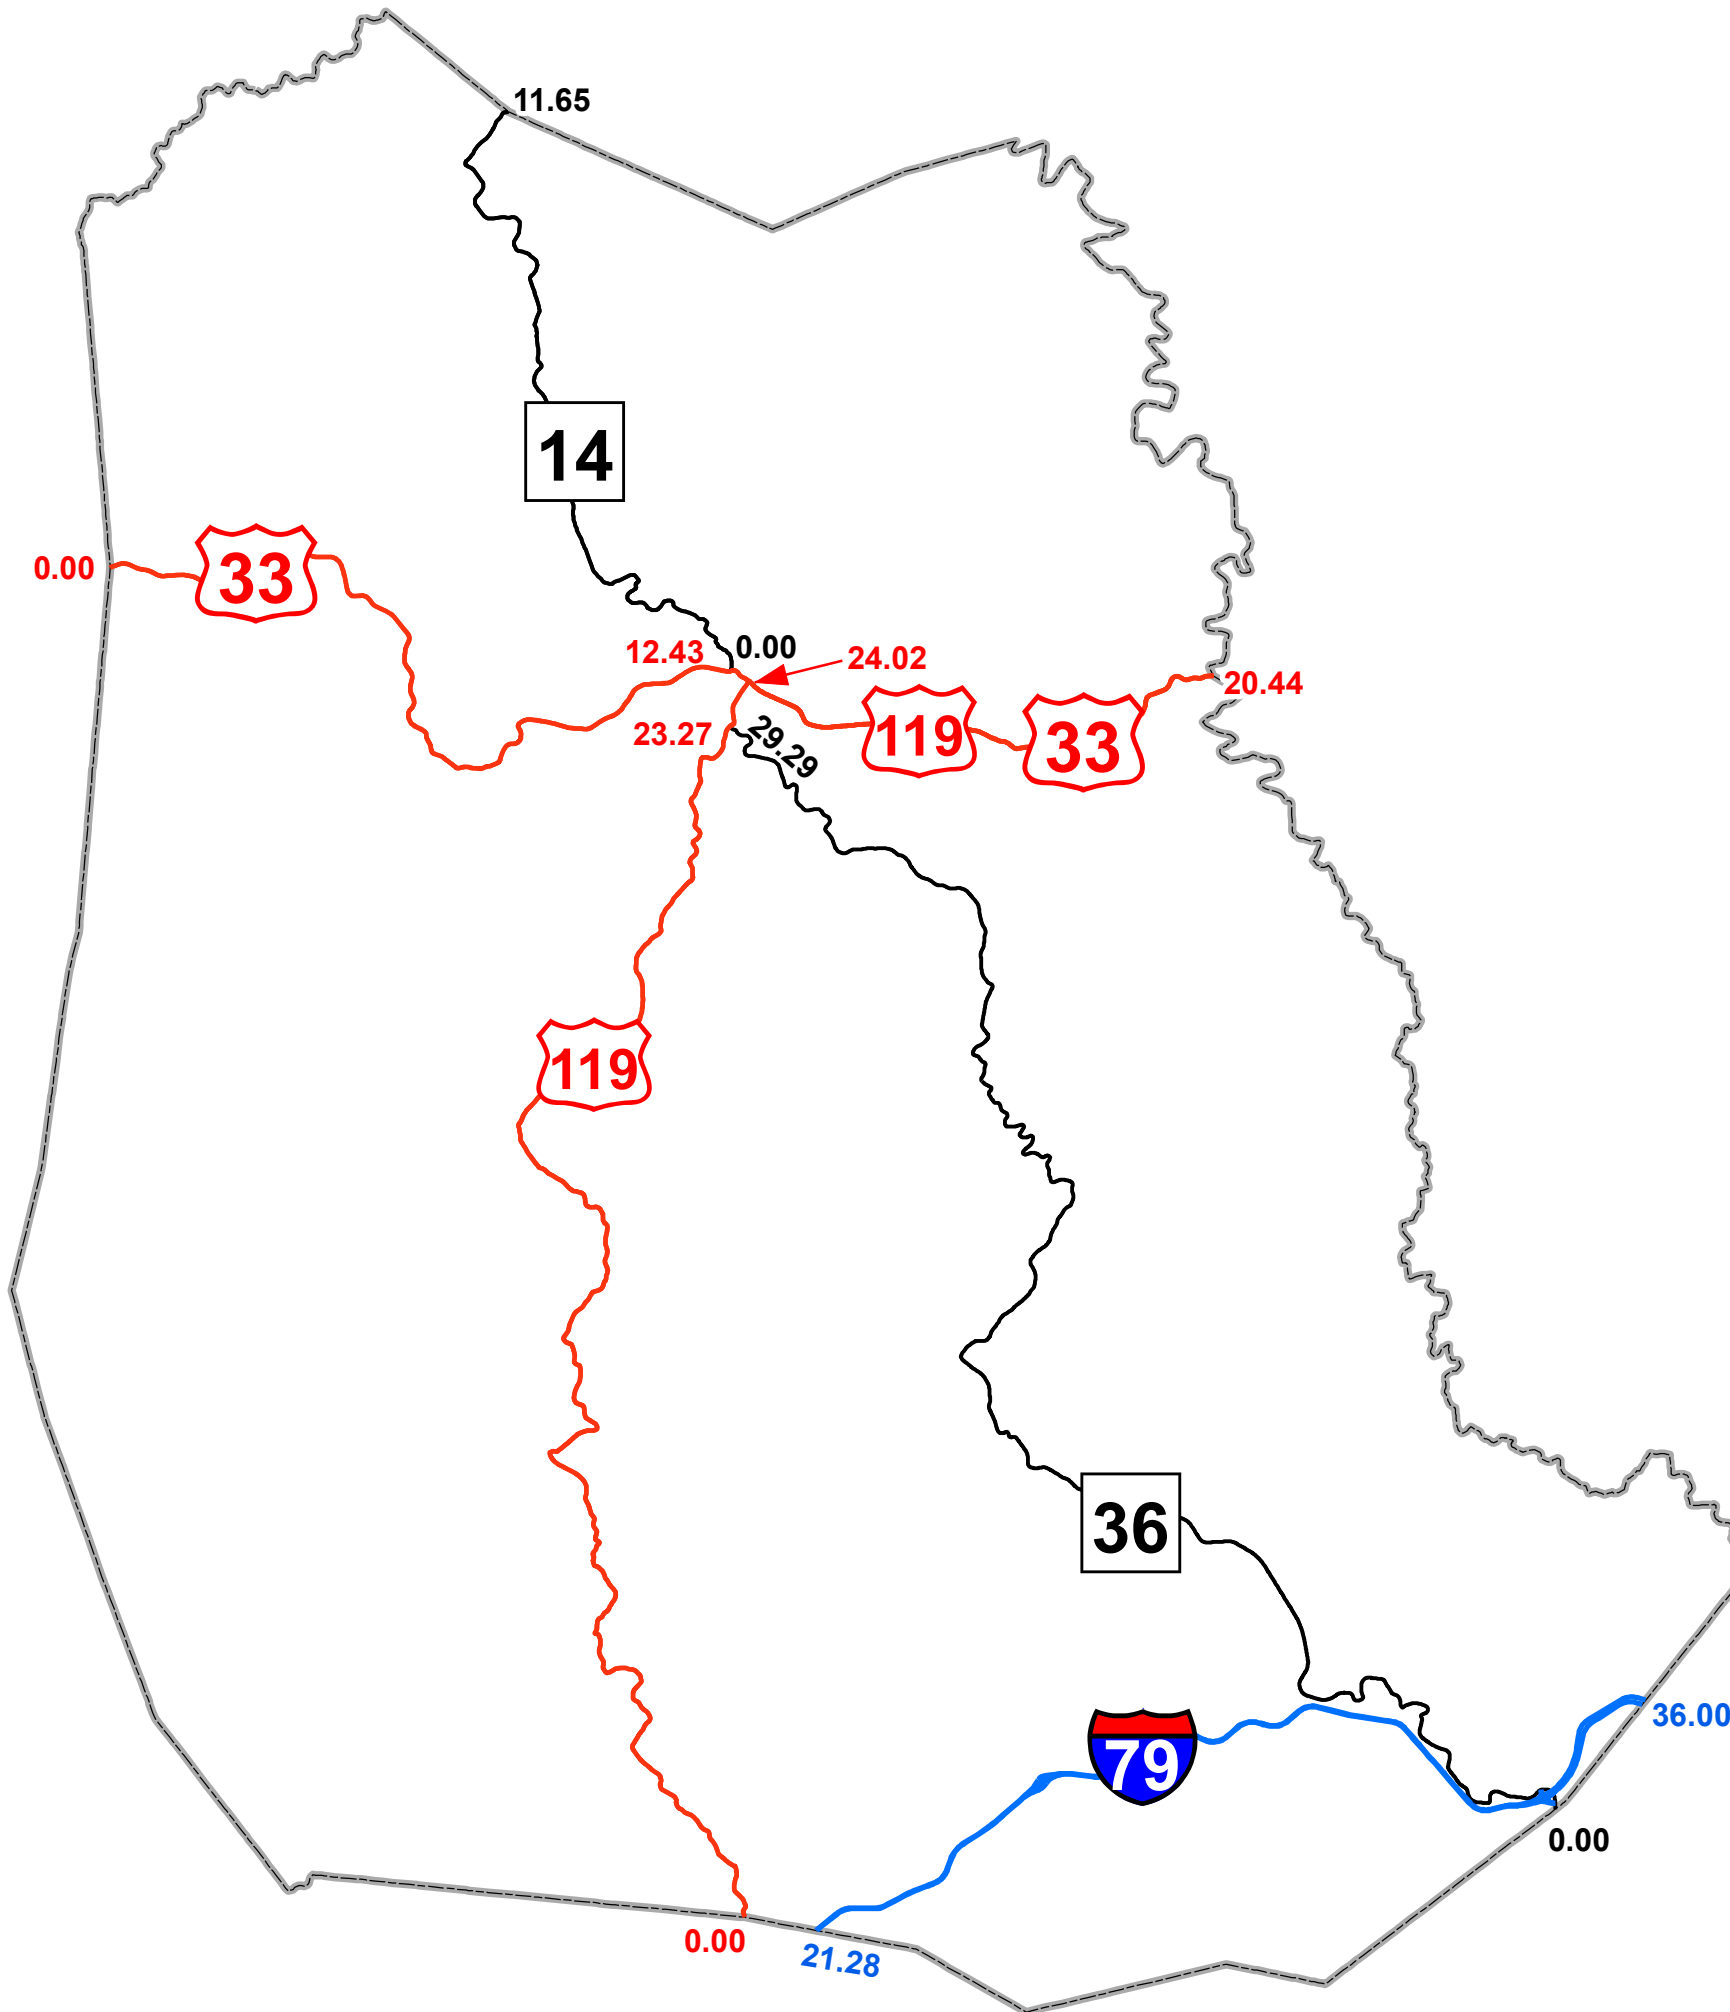

GIS MILEPOINT MAP ROANE COUNTY WEST VIRGINIA

PREPARED BY
WEST VIRGINIA DEPARTMENT OF TRANSPORTATION
INFORMATION TECHNOLOGY DIVISION
IN COOPERATION WITH
US DEPARTMENT OF TRANSPORTATION
FEDERAL HIGHWAY ADMINISTRATION

Legend

- Interstate Routes
- U.S. Routes
- WV State Routes

Last revision date: December 2022
Data as of: July 2022