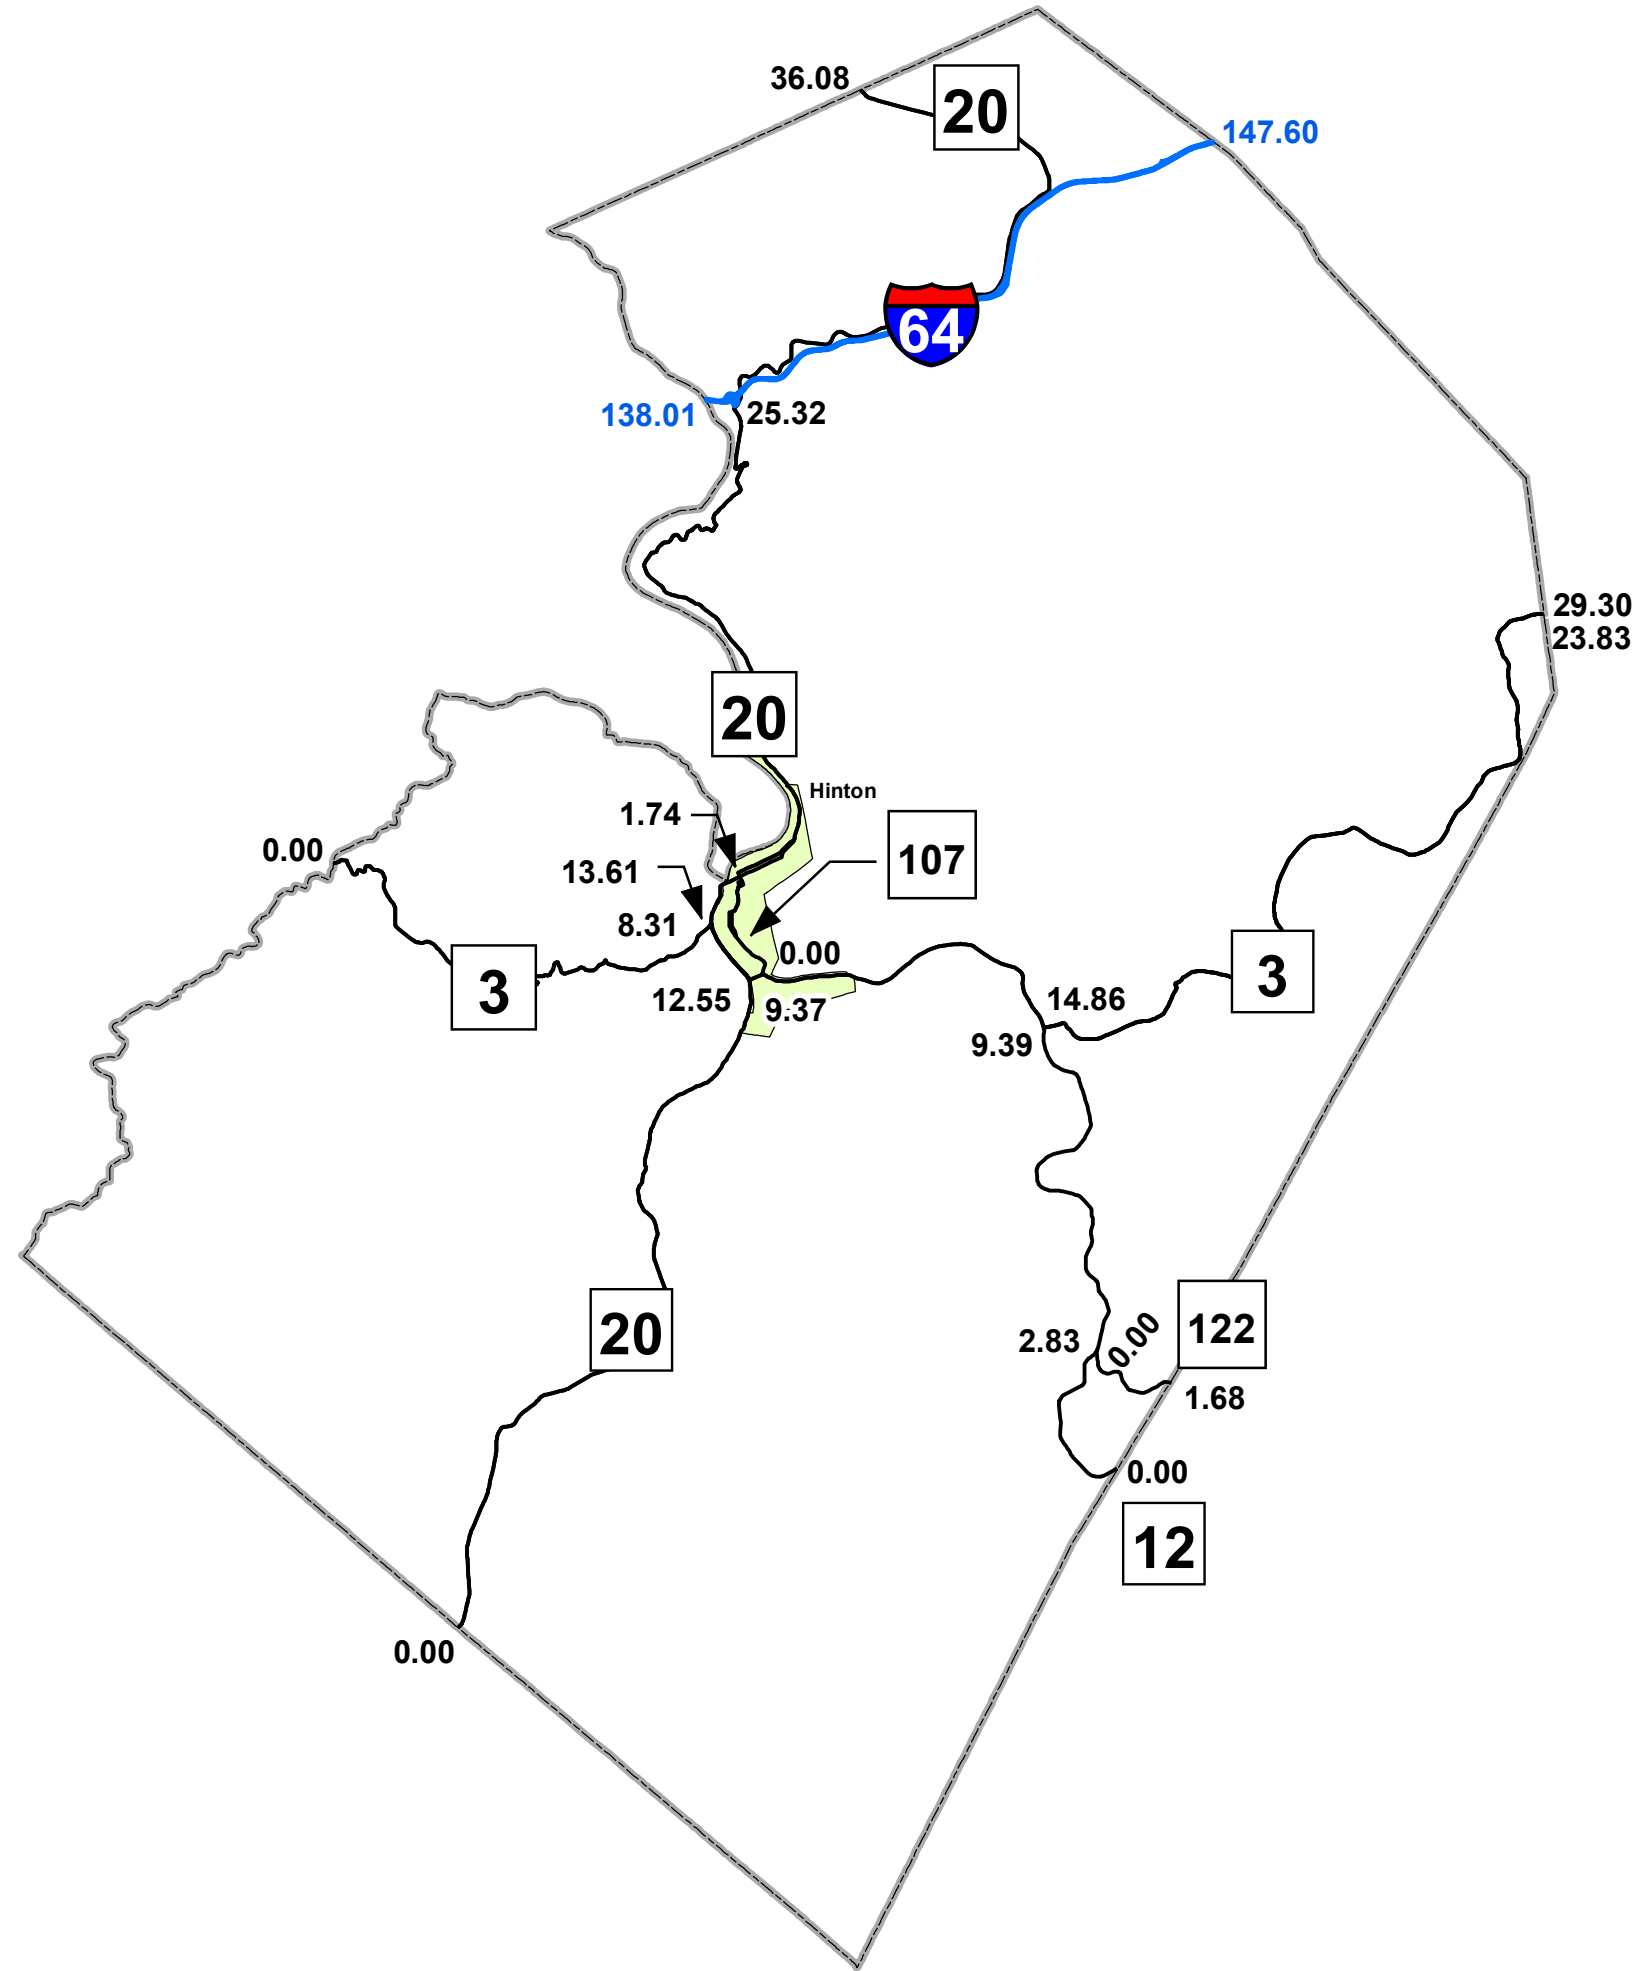

GIS MILEPOINT MAP SUMMERS COUNTY WEST VIRGINIA

PREPARED BY
WEST VIRGINIA DEPARTMENT OF TRANSPORTATION
INFORMATION TECHNOLOGY DIVISION
IN COOPERATION WITH
US DEPARTMENT OF TRANSPORTATION
FEDERAL HIGHWAY ADMINISTRATION

Legend

- Interstate Routes
- U.S. Routes
- WV State Routes
- Urban Boundary

Last revision date: December 2022
Data as of: July 2022