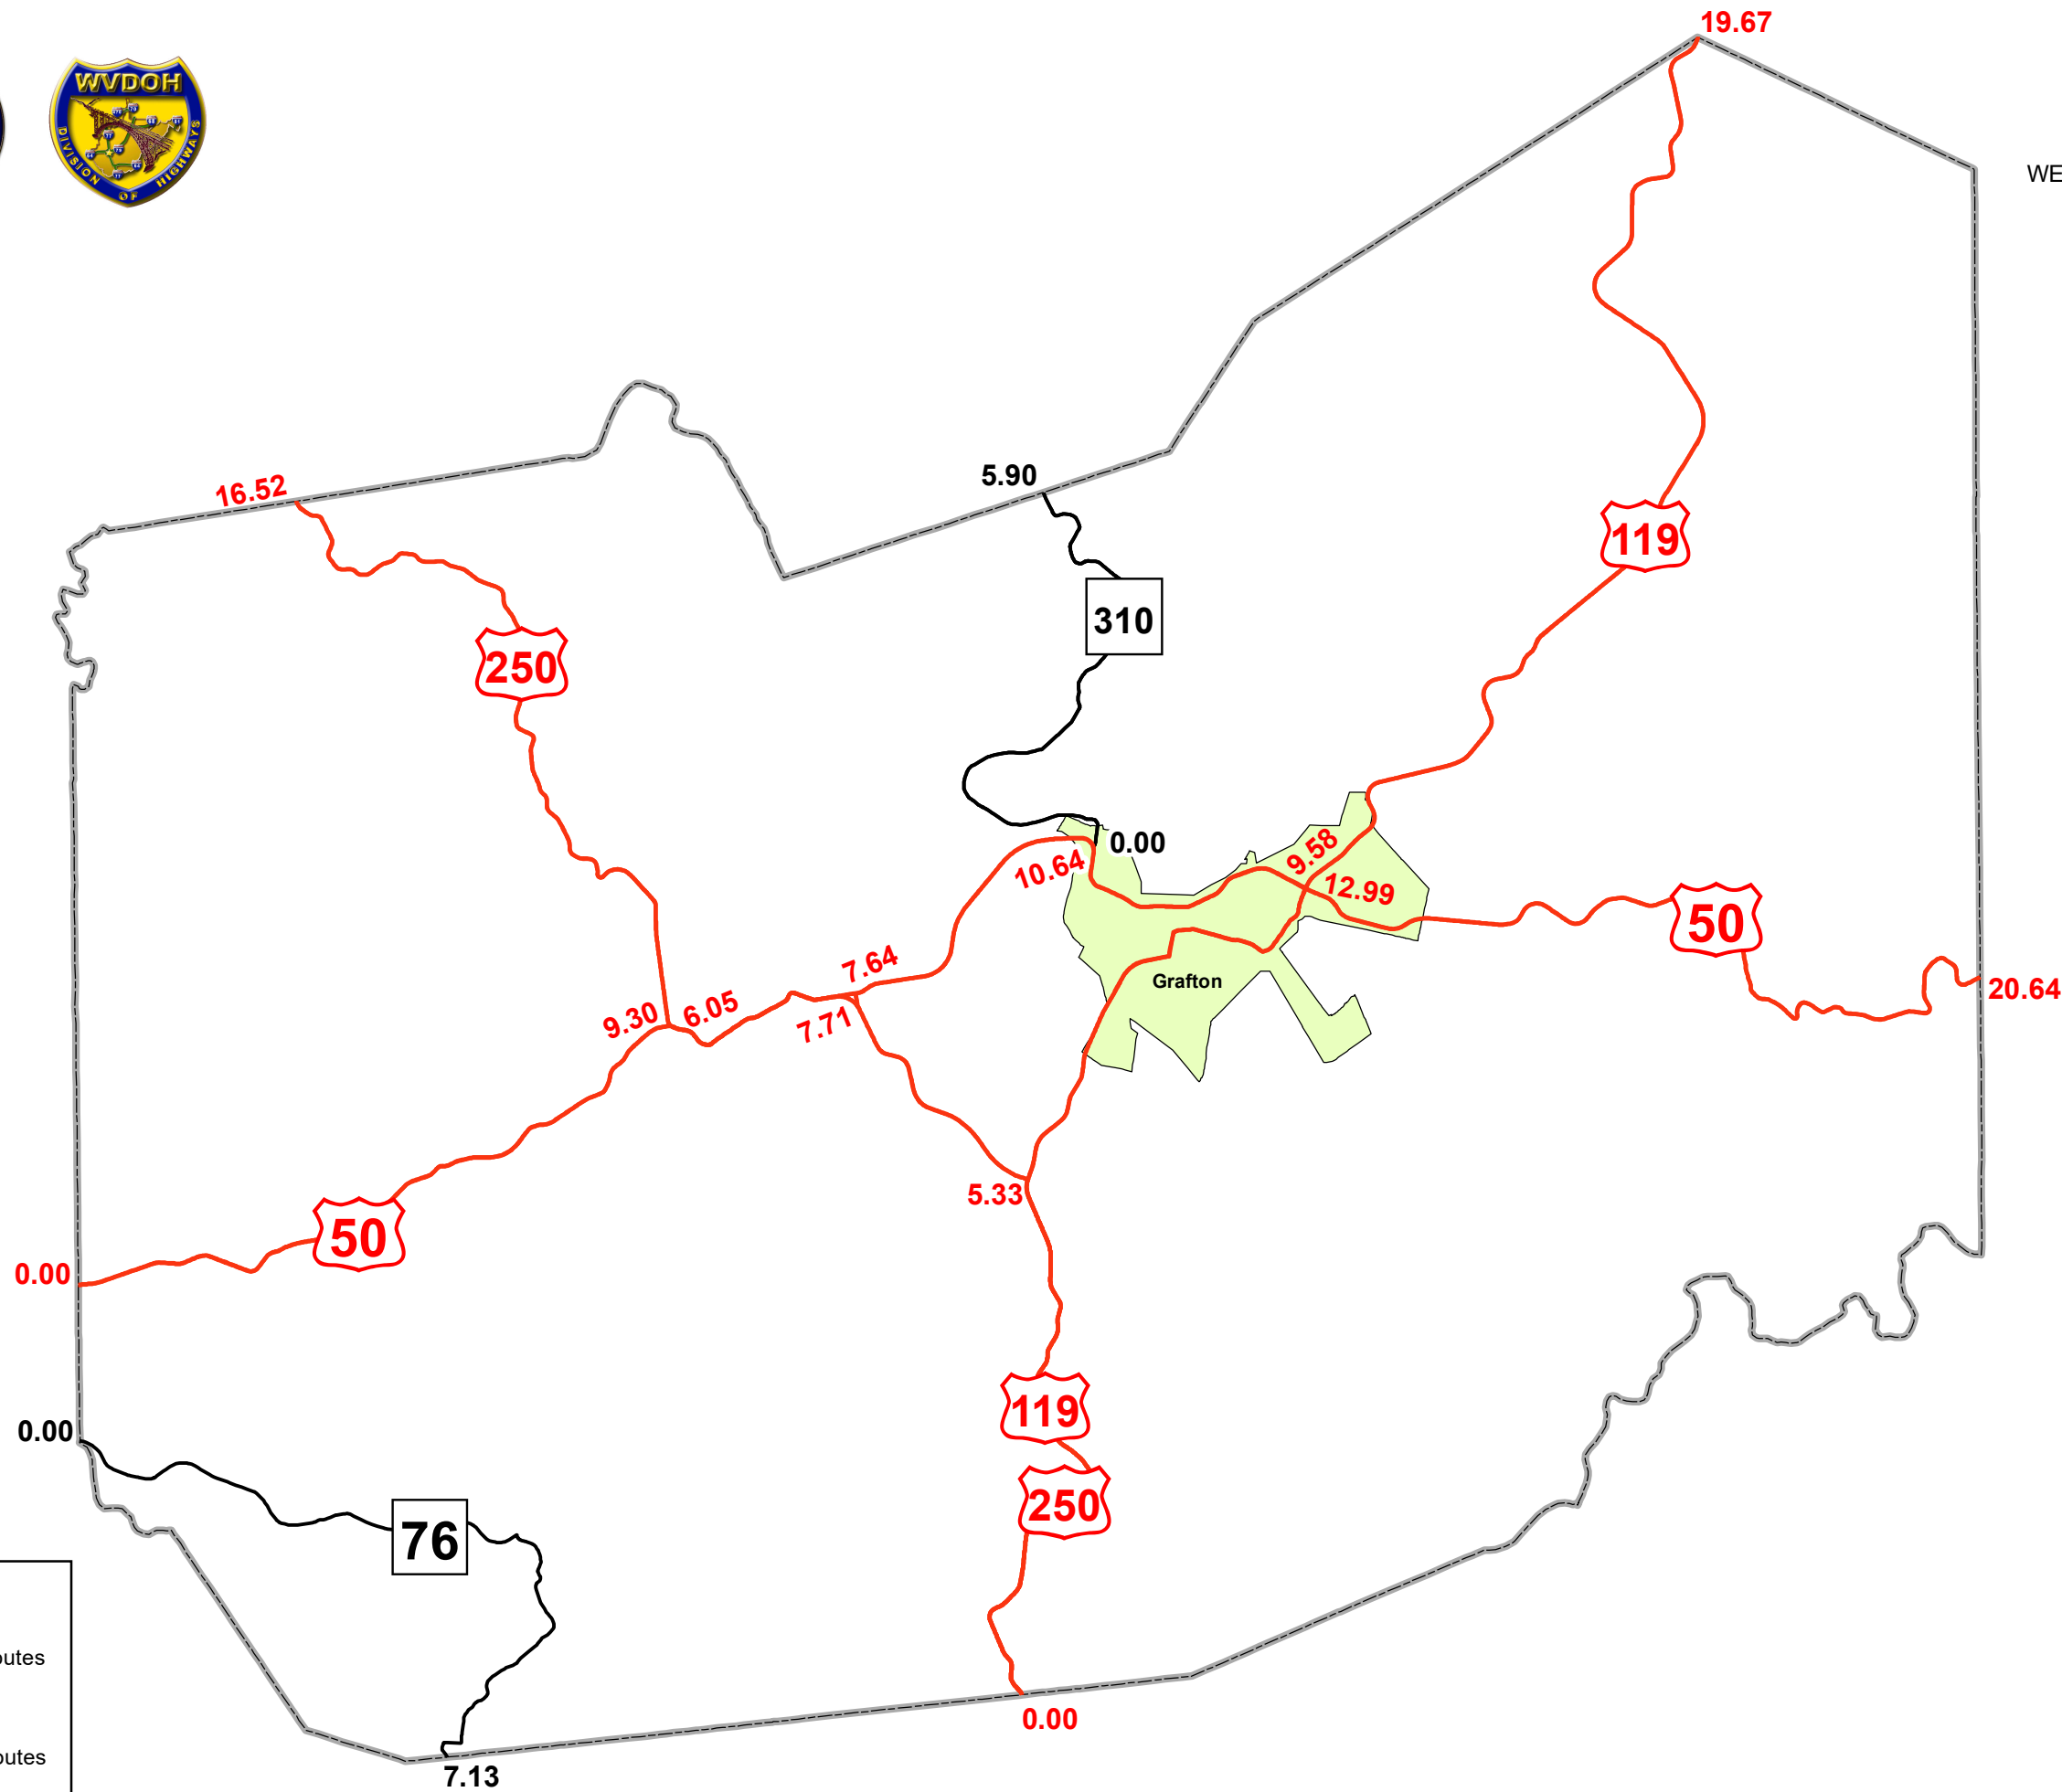

GIS MILEPOINT MAP TAYLOR COUNTY WEST VIRGINIA

PREPARED BY
WEST VIRGINIA DEPARTMENT OF TRANSPORTATION
INFORMATION TECHNOLOGY DIVISION
IN COOPERATION WITH
US DEPARTMENT OF TRANSPORTATION
FEDERAL HIGHWAY ADMINISTRATION

Legend

- Interstate Routes
- U.S. Routes
- WV State Routes
- Urban Boundary

Last revision date: December 2022
Data as of: July 2022