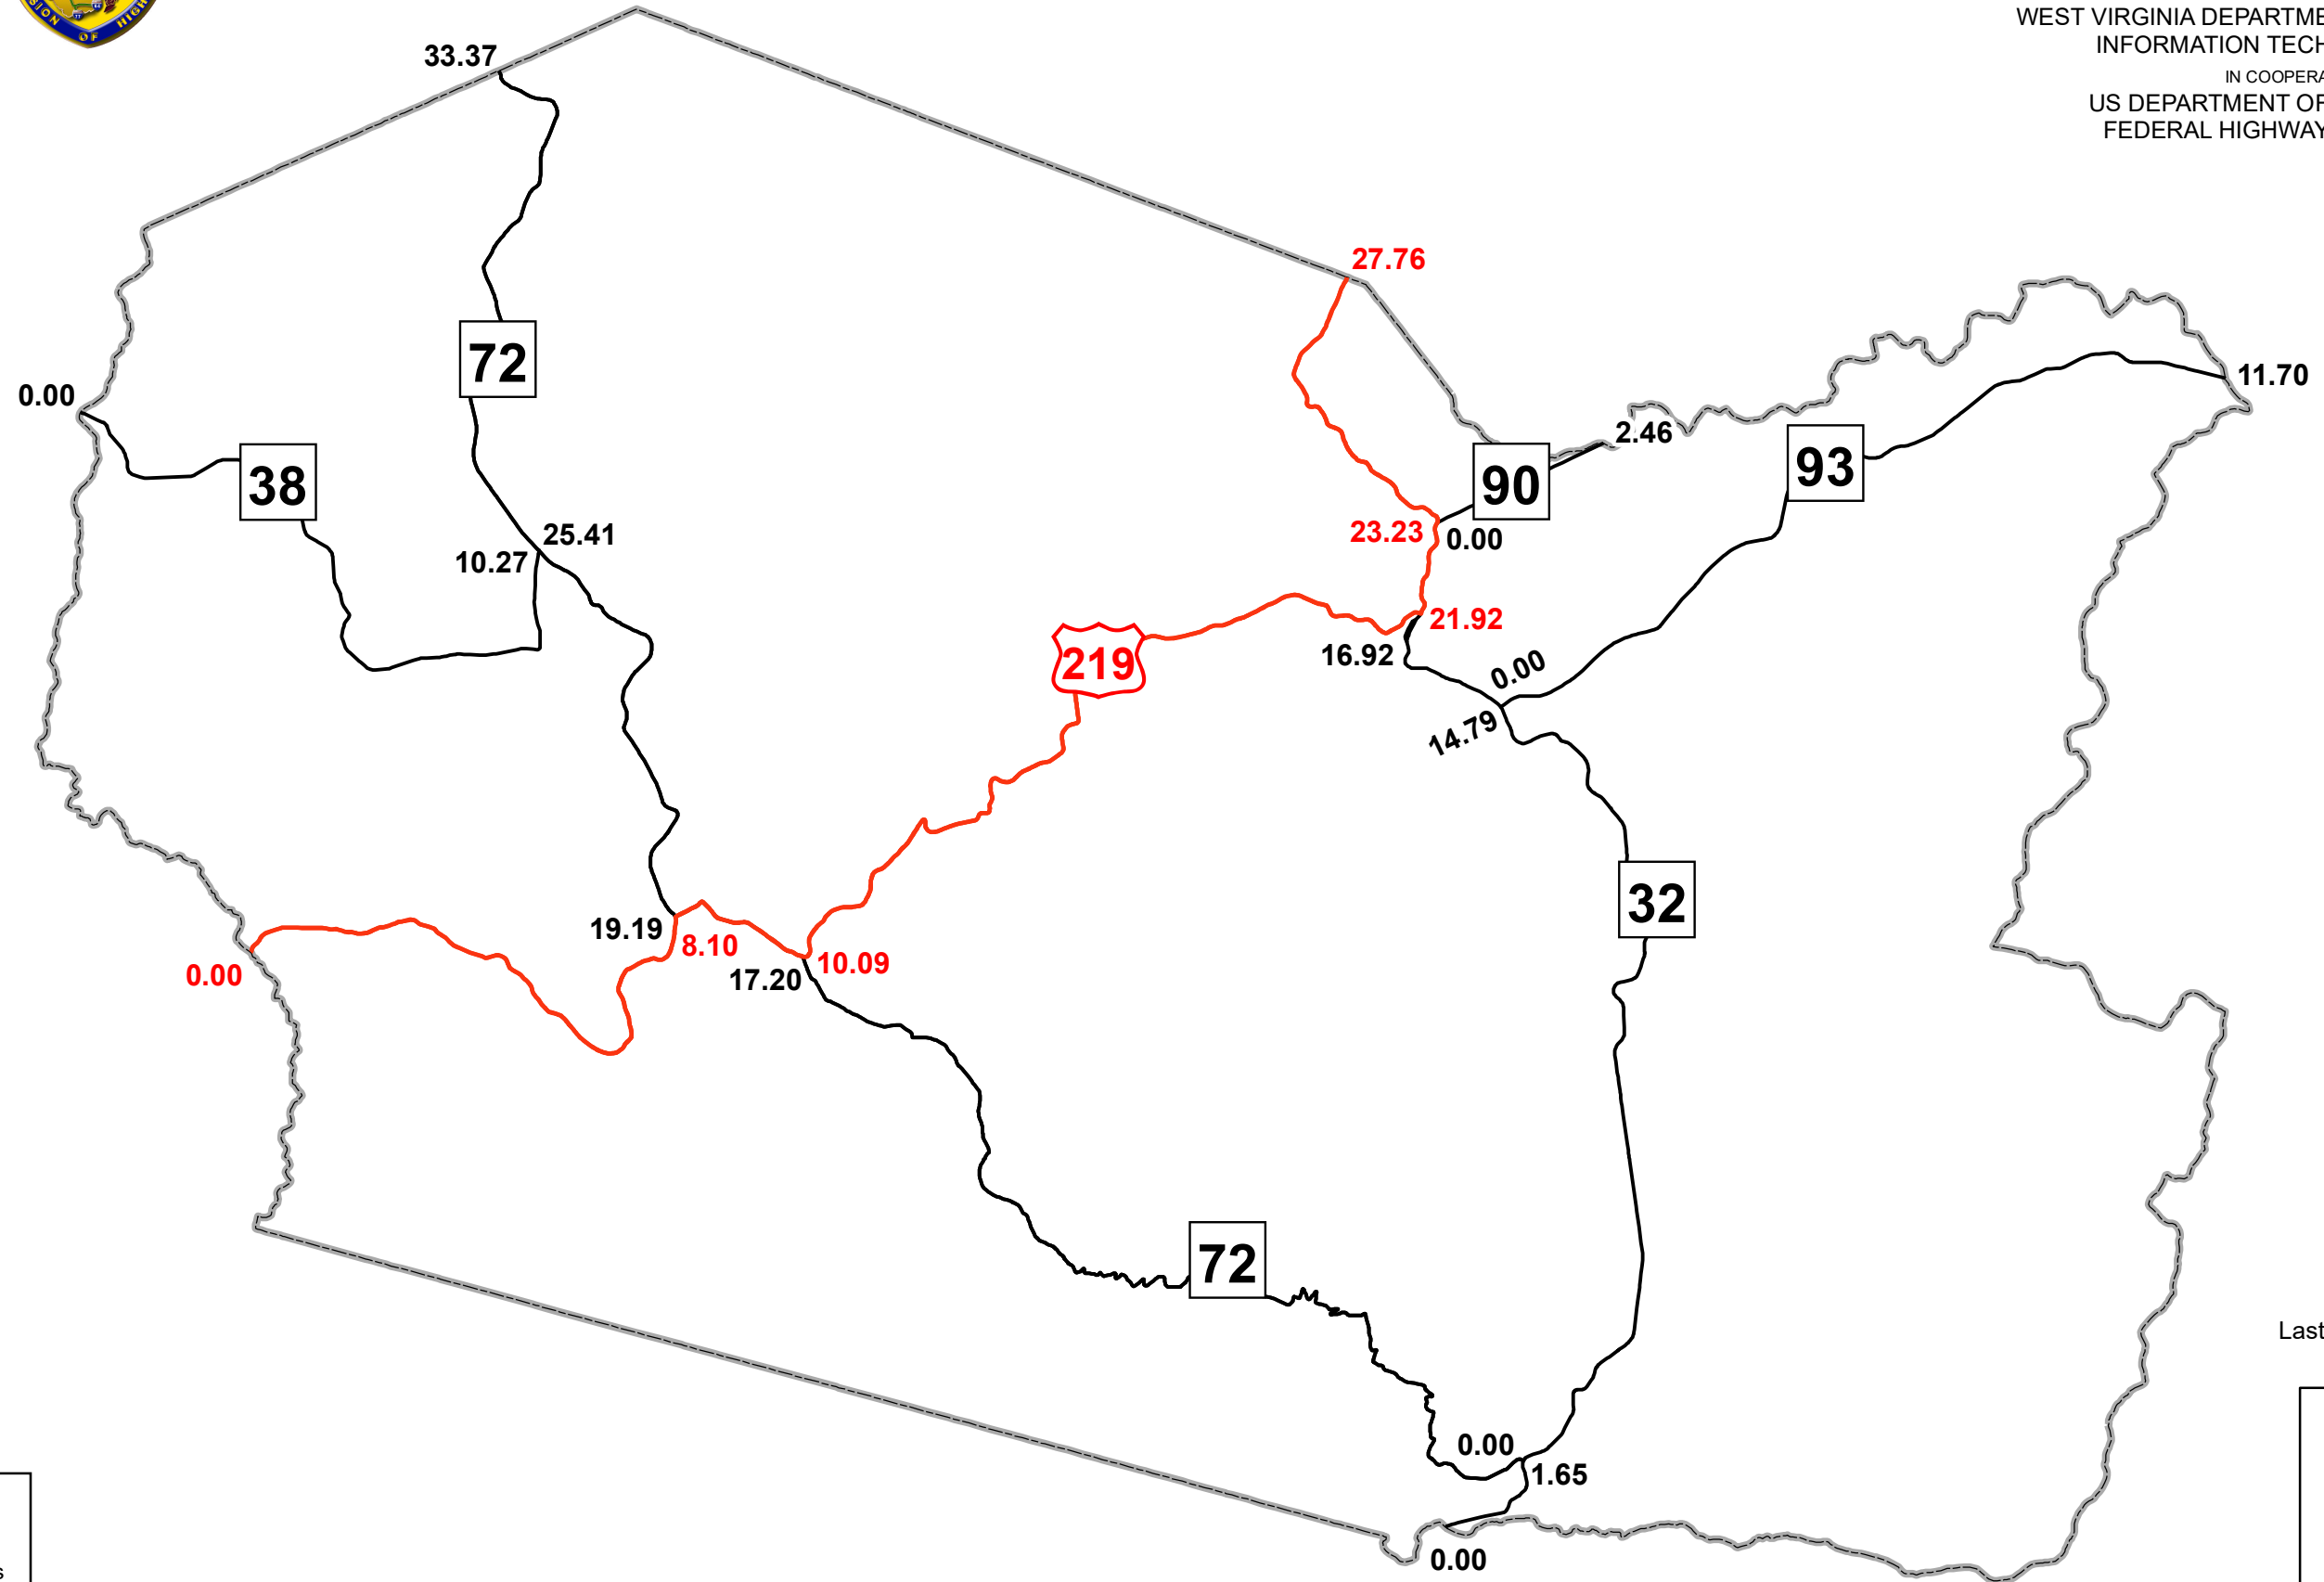

GIS MILEPOINT MAP TUCKER COUNTY WEST VIRGINIA

PREPARED BY
WEST VIRGINIA DEPARTMENT OF TRANSPORTATION
INFORMATION TECHNOLOGY DIVISION
IN COOPERATION WITH
US DEPARTMENT OF TRANSPORTATION
FEDERAL HIGHWAY ADMINISTRATION

Legend

- Interstate Routes
- U.S. Routes
- WV State Routes

Last revision date: December 2022
Data as of: July 2022