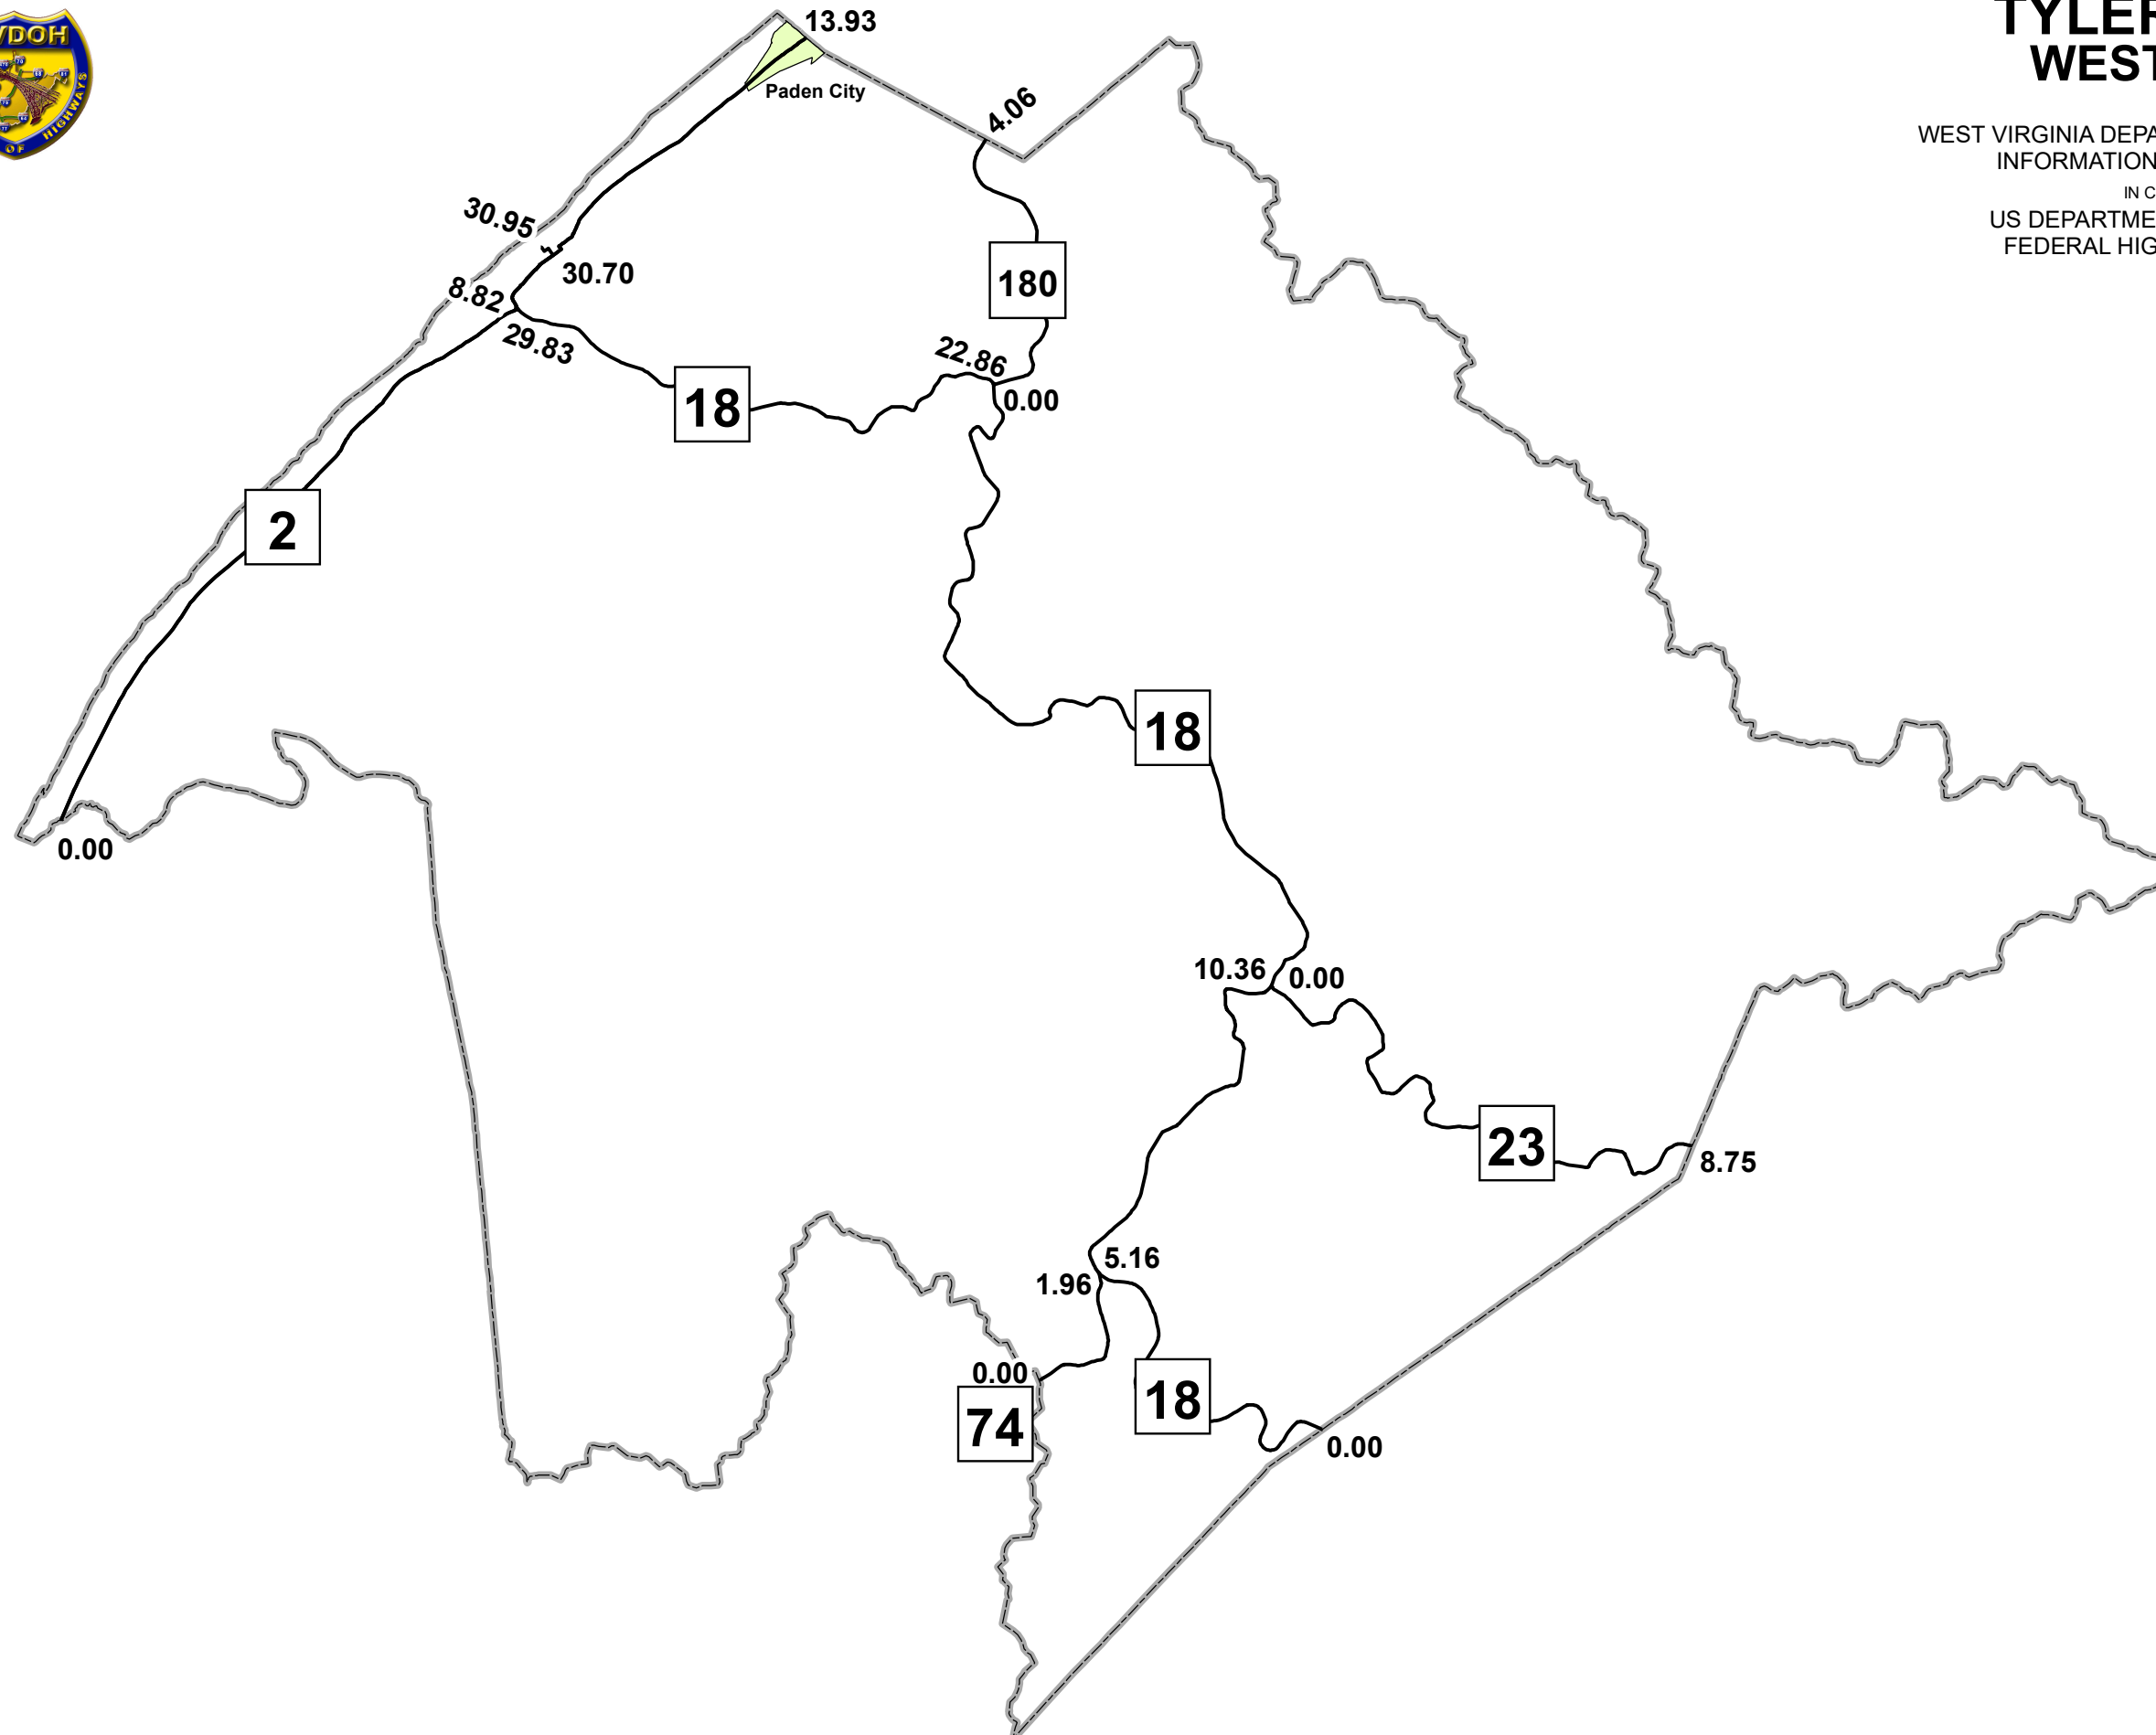

# GIS MILEPOINT MAP TYLER COUNTY WEST VIRGINIA

PREPARED BY  
WEST VIRGINIA DEPARTMENT OF TRANSPORTATION  
INFORMATION TECHNOLOGY DIVISION  
IN COOPERATION WITH  
US DEPARTMENT OF TRANSPORTATION  
FEDERAL HIGHWAY ADMINISTRATION

**Legend**

- Interstate Routes
- U.S. Routes
- WV State Routes
- Urban Boundary

Last revision date: December 2022  
Data as of: July 2022