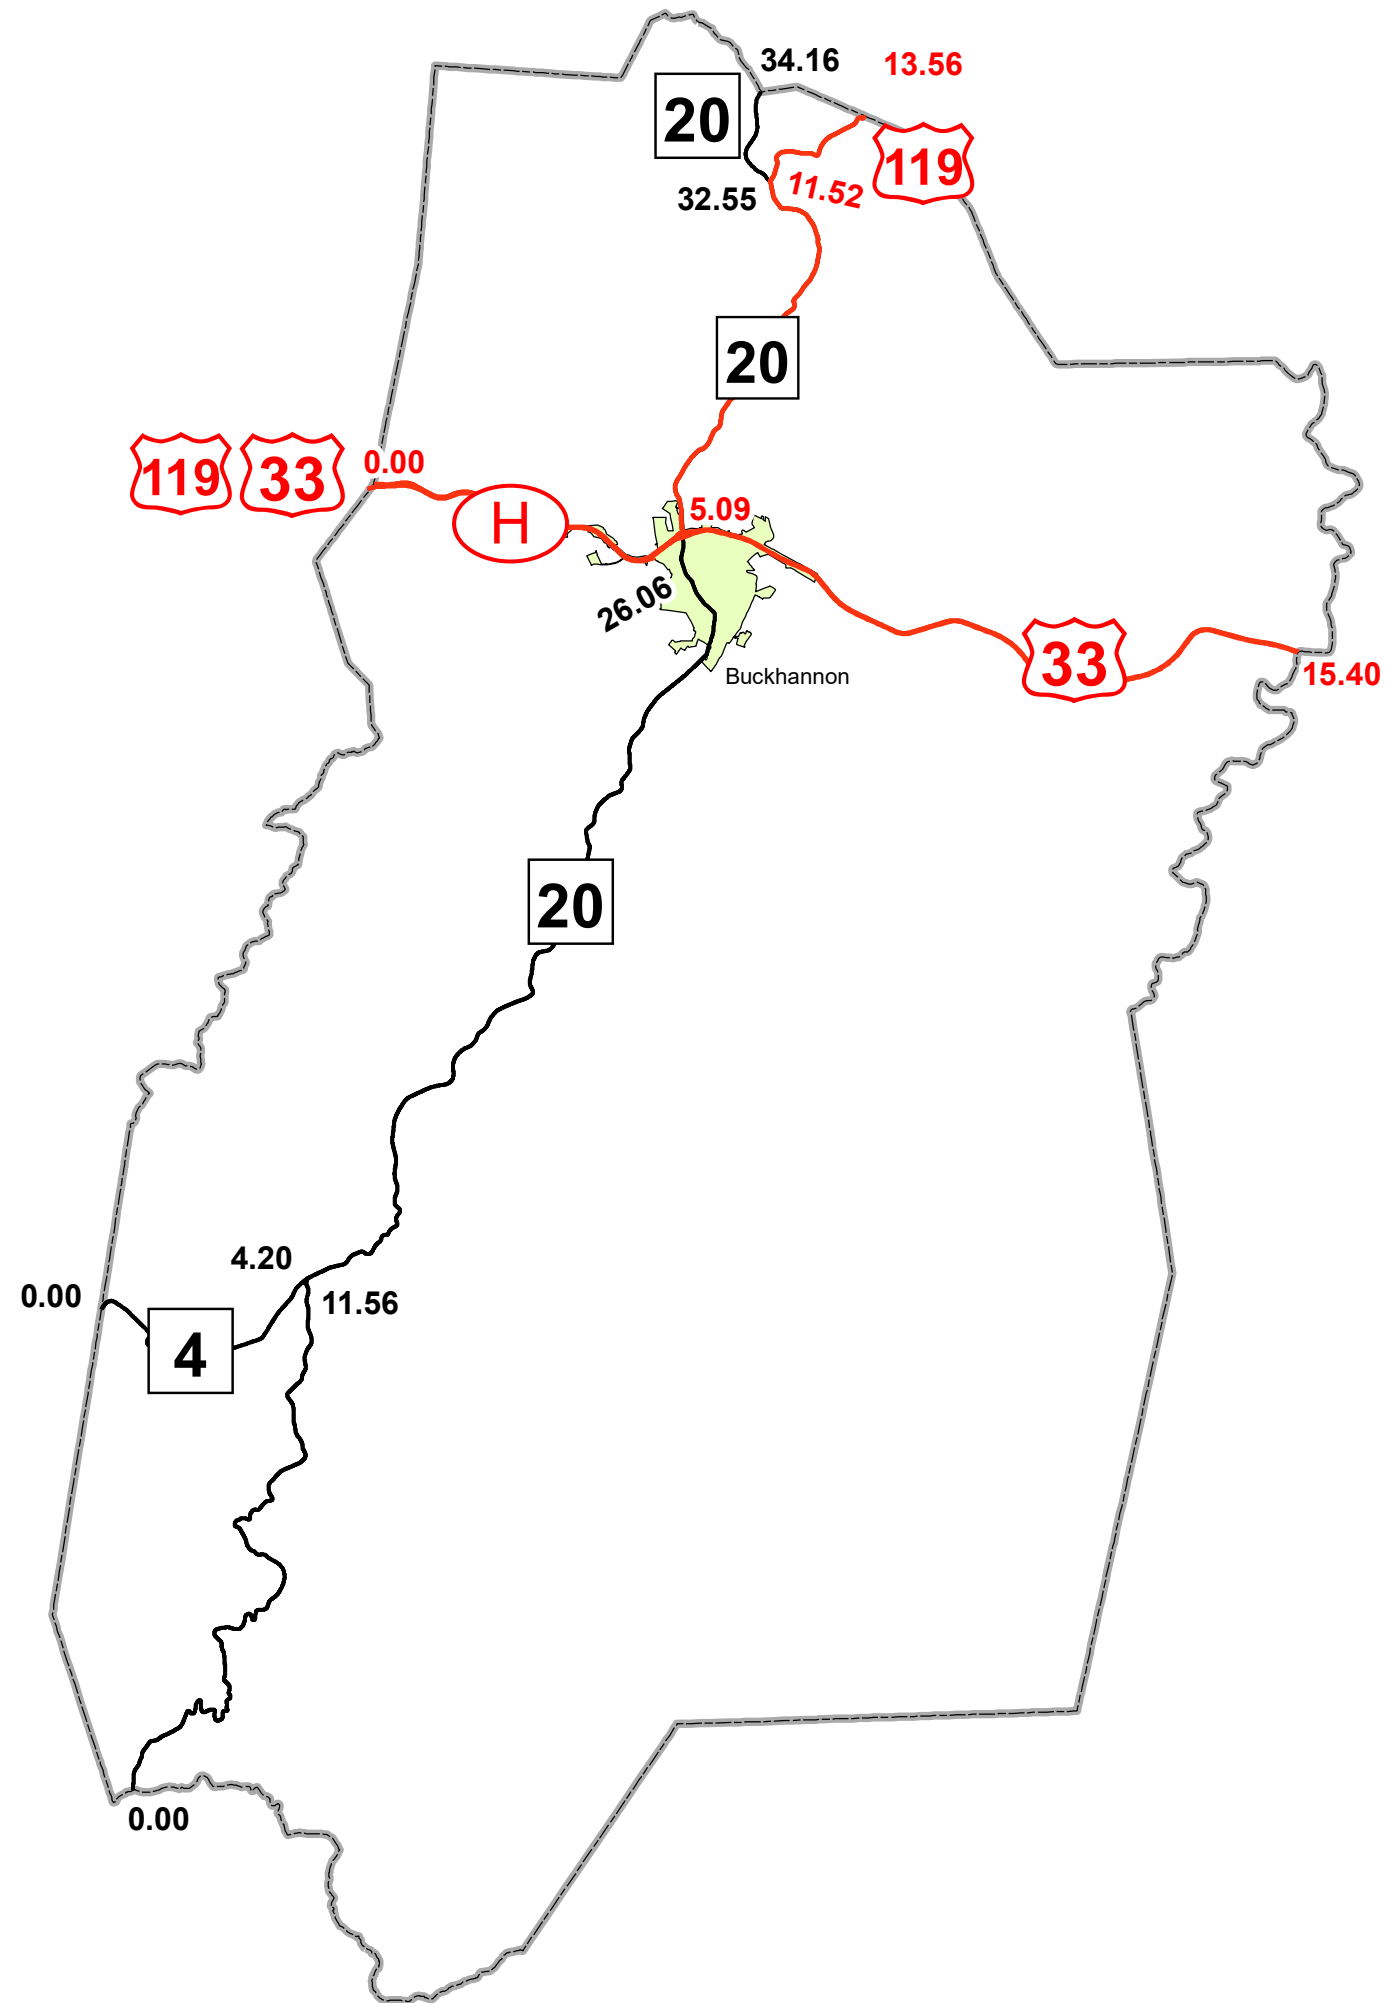

GIS MILEPOINT MAP UPSHUR COUNTY WEST VIRGINIA

PREPARED BY
WEST VIRGINIA DEPARTMENT OF TRANSPORTATION
INFORMATION TECHNOLOGY DIVISION
IN COOPERATION WITH
US DEPARTMENT OF TRANSPORTATION
FEDERAL HIGHWAY ADMINISTRATION

Legend

- Interstate Routes
- U.S. Routes
- WV State Routes
- Urban Boundary

Last revision date: December 2022
Data as of: July 2022