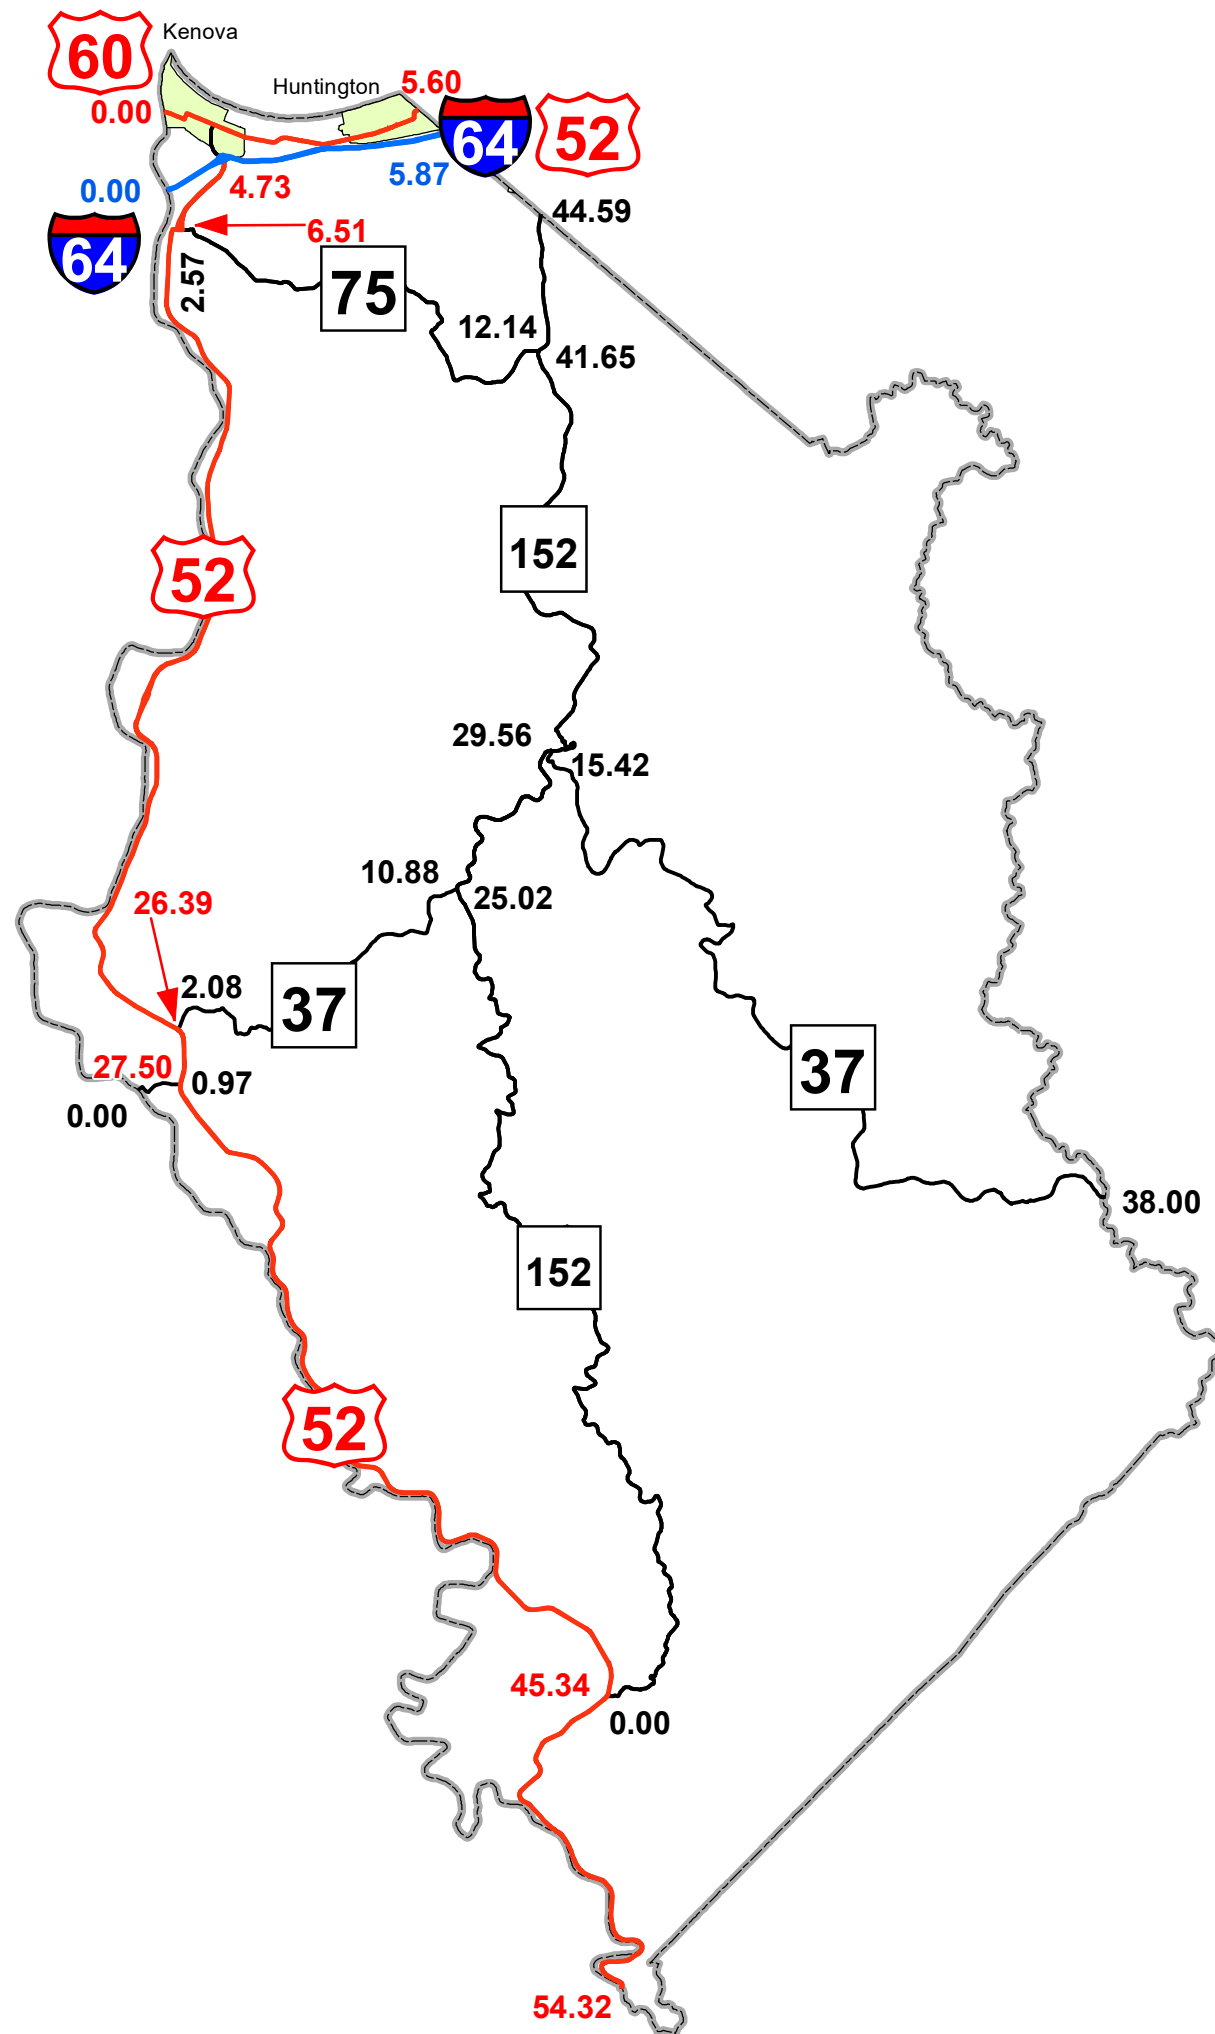

GIS MILEPOINT MAP WAYNE COUNTY WEST VIRGINIA

PREPARED BY
WEST VIRGINIA DEPARTMENT OF TRANSPORTATION
INFORMATION TECHNOLOGY DIVISION
IN COOPERATION WITH
US DEPARTMENT OF TRANSPORTATION
FEDERAL HIGHWAY ADMINISTRATION

Legend

- Interstate Routes
- U.S. Routes
- WV State Routes
- Urban Boundary

Last revision date: December 2022
Data as of: July 2022