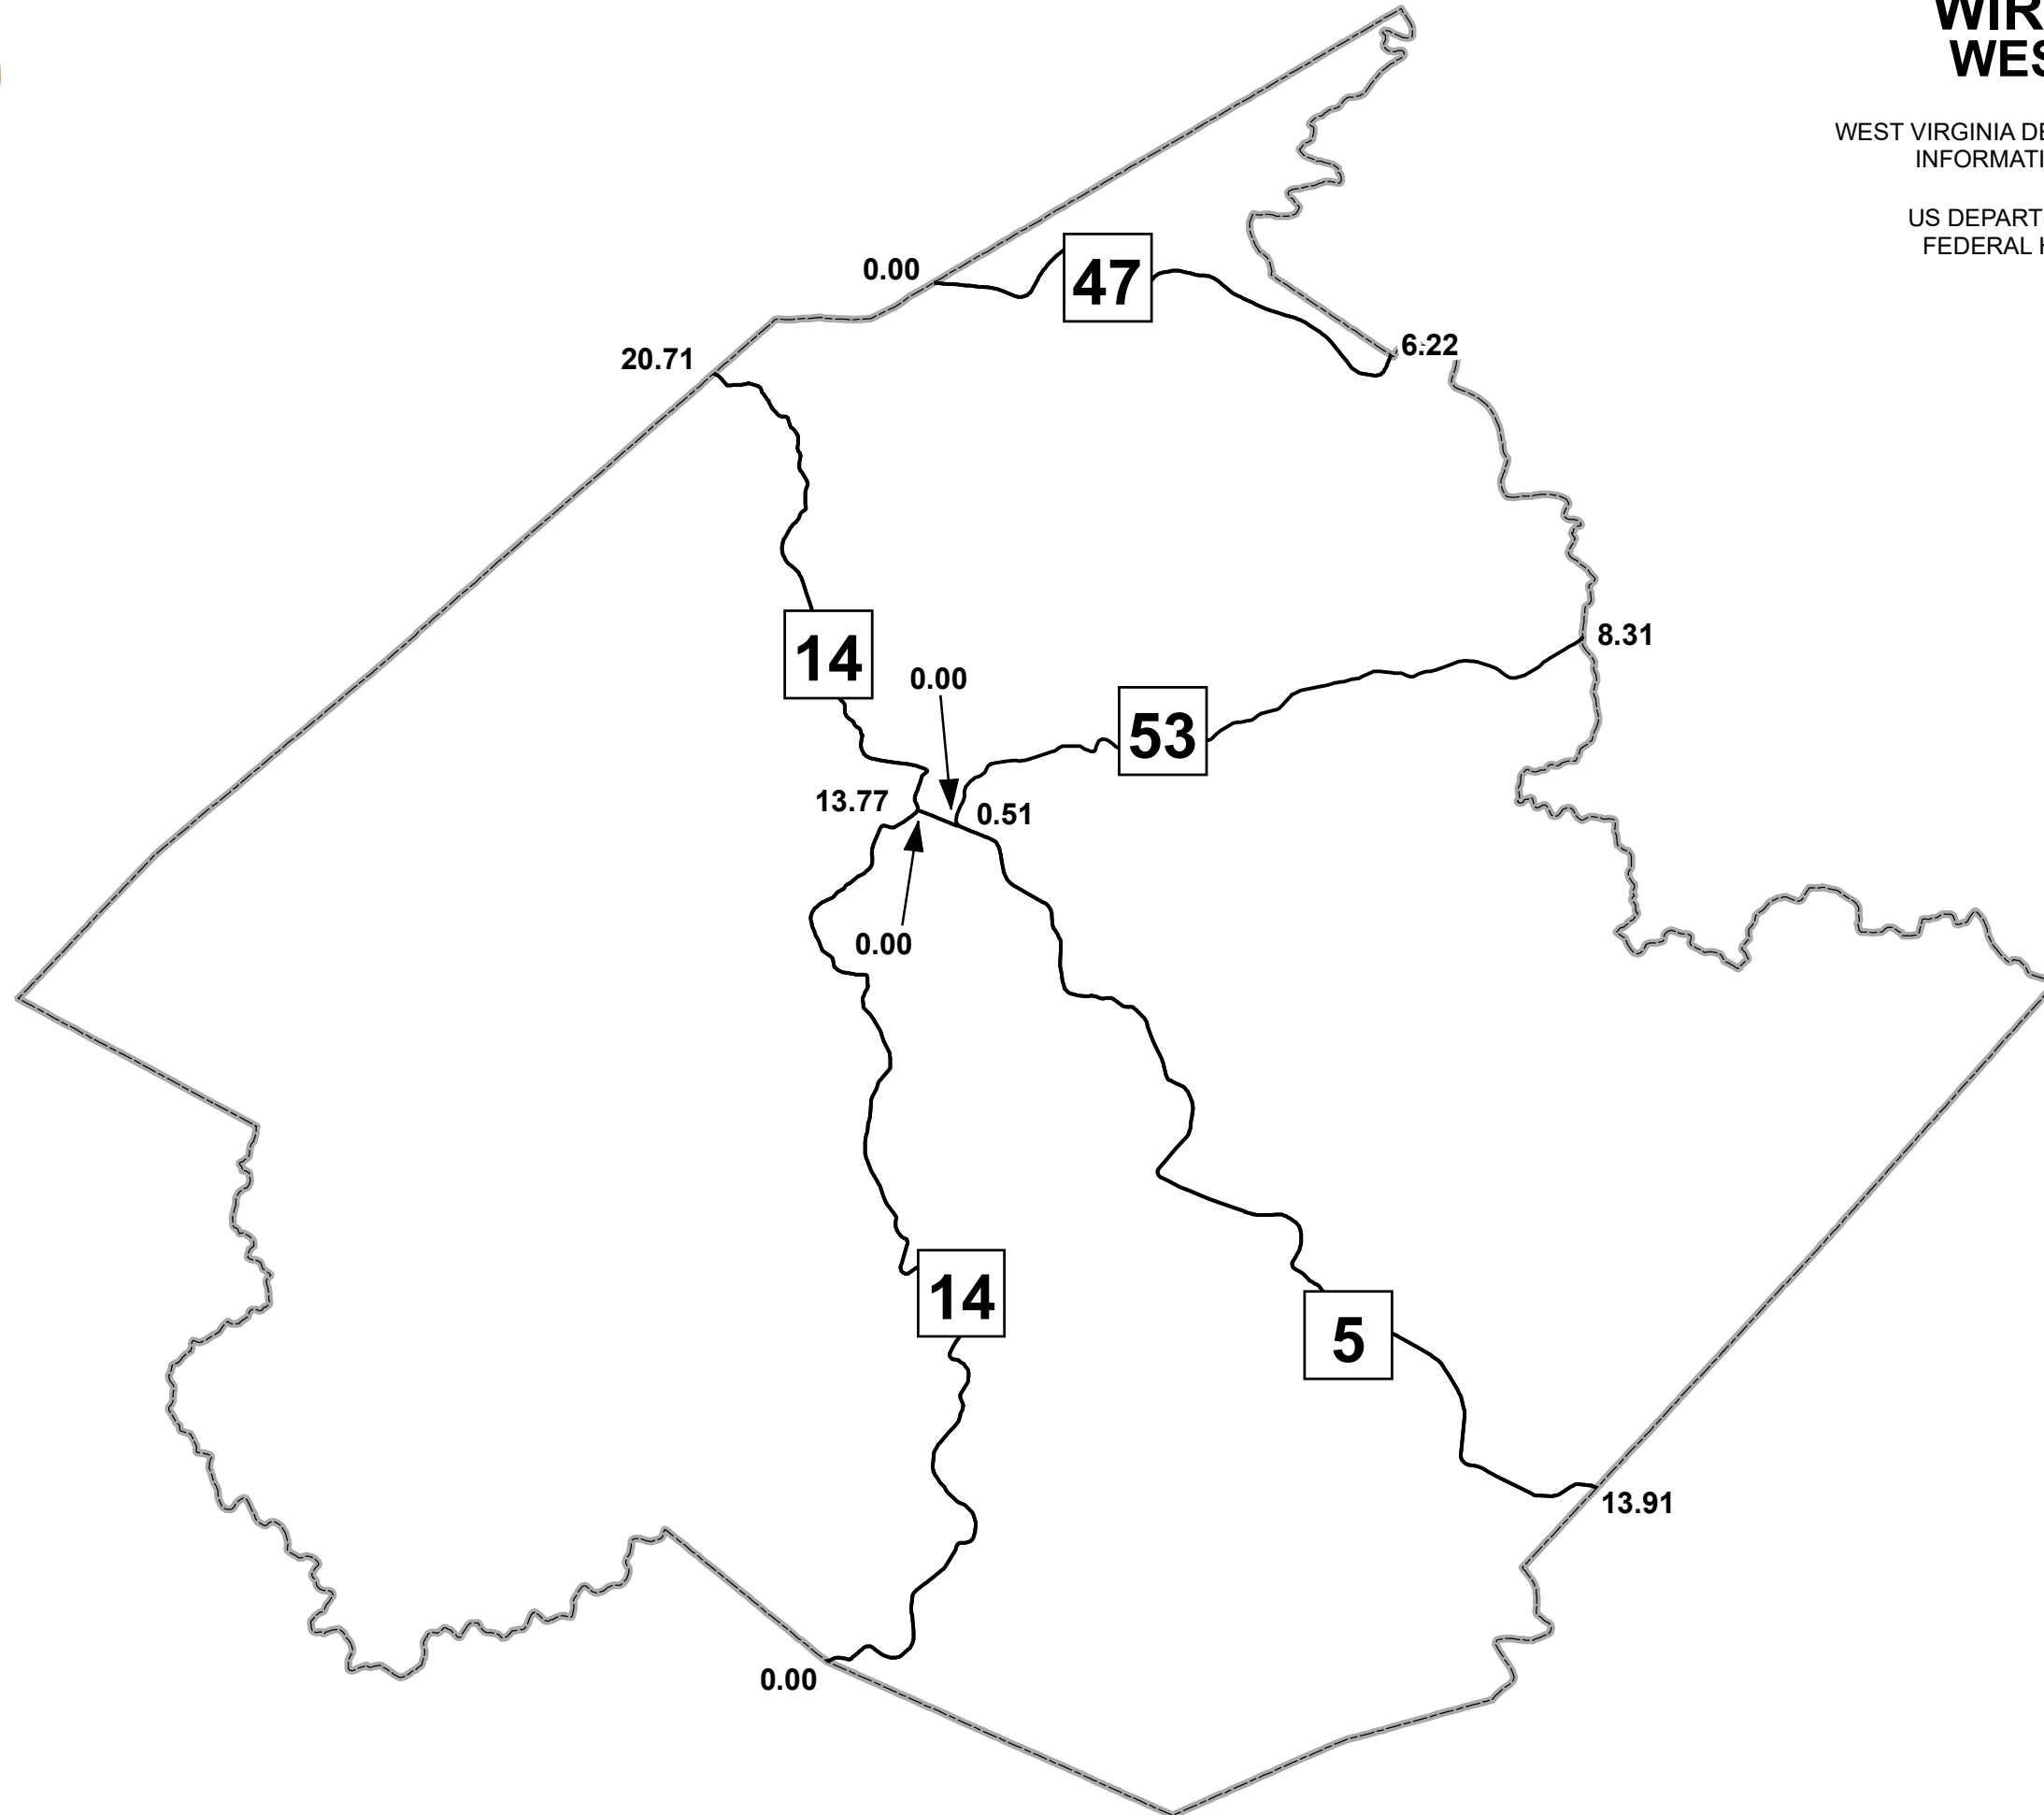

# GIS MILEPOINT MAP WIRT COUNTY WEST VIRGINIA

PREPARED BY  
WEST VIRGINIA DEPARTMENT OF TRANSPORTATION  
INFORMATION TECHNOLOGY DIVISION  
IN COOPERATION WITH  
US DEPARTMENT OF TRANSPORTATION  
FEDERAL HIGHWAY ADMINISTRATION

**Legend**

- Interstate Routes
- U.S. Routes
- WV State Routes

Last revision date: December 2022  
Data as of: July 2022