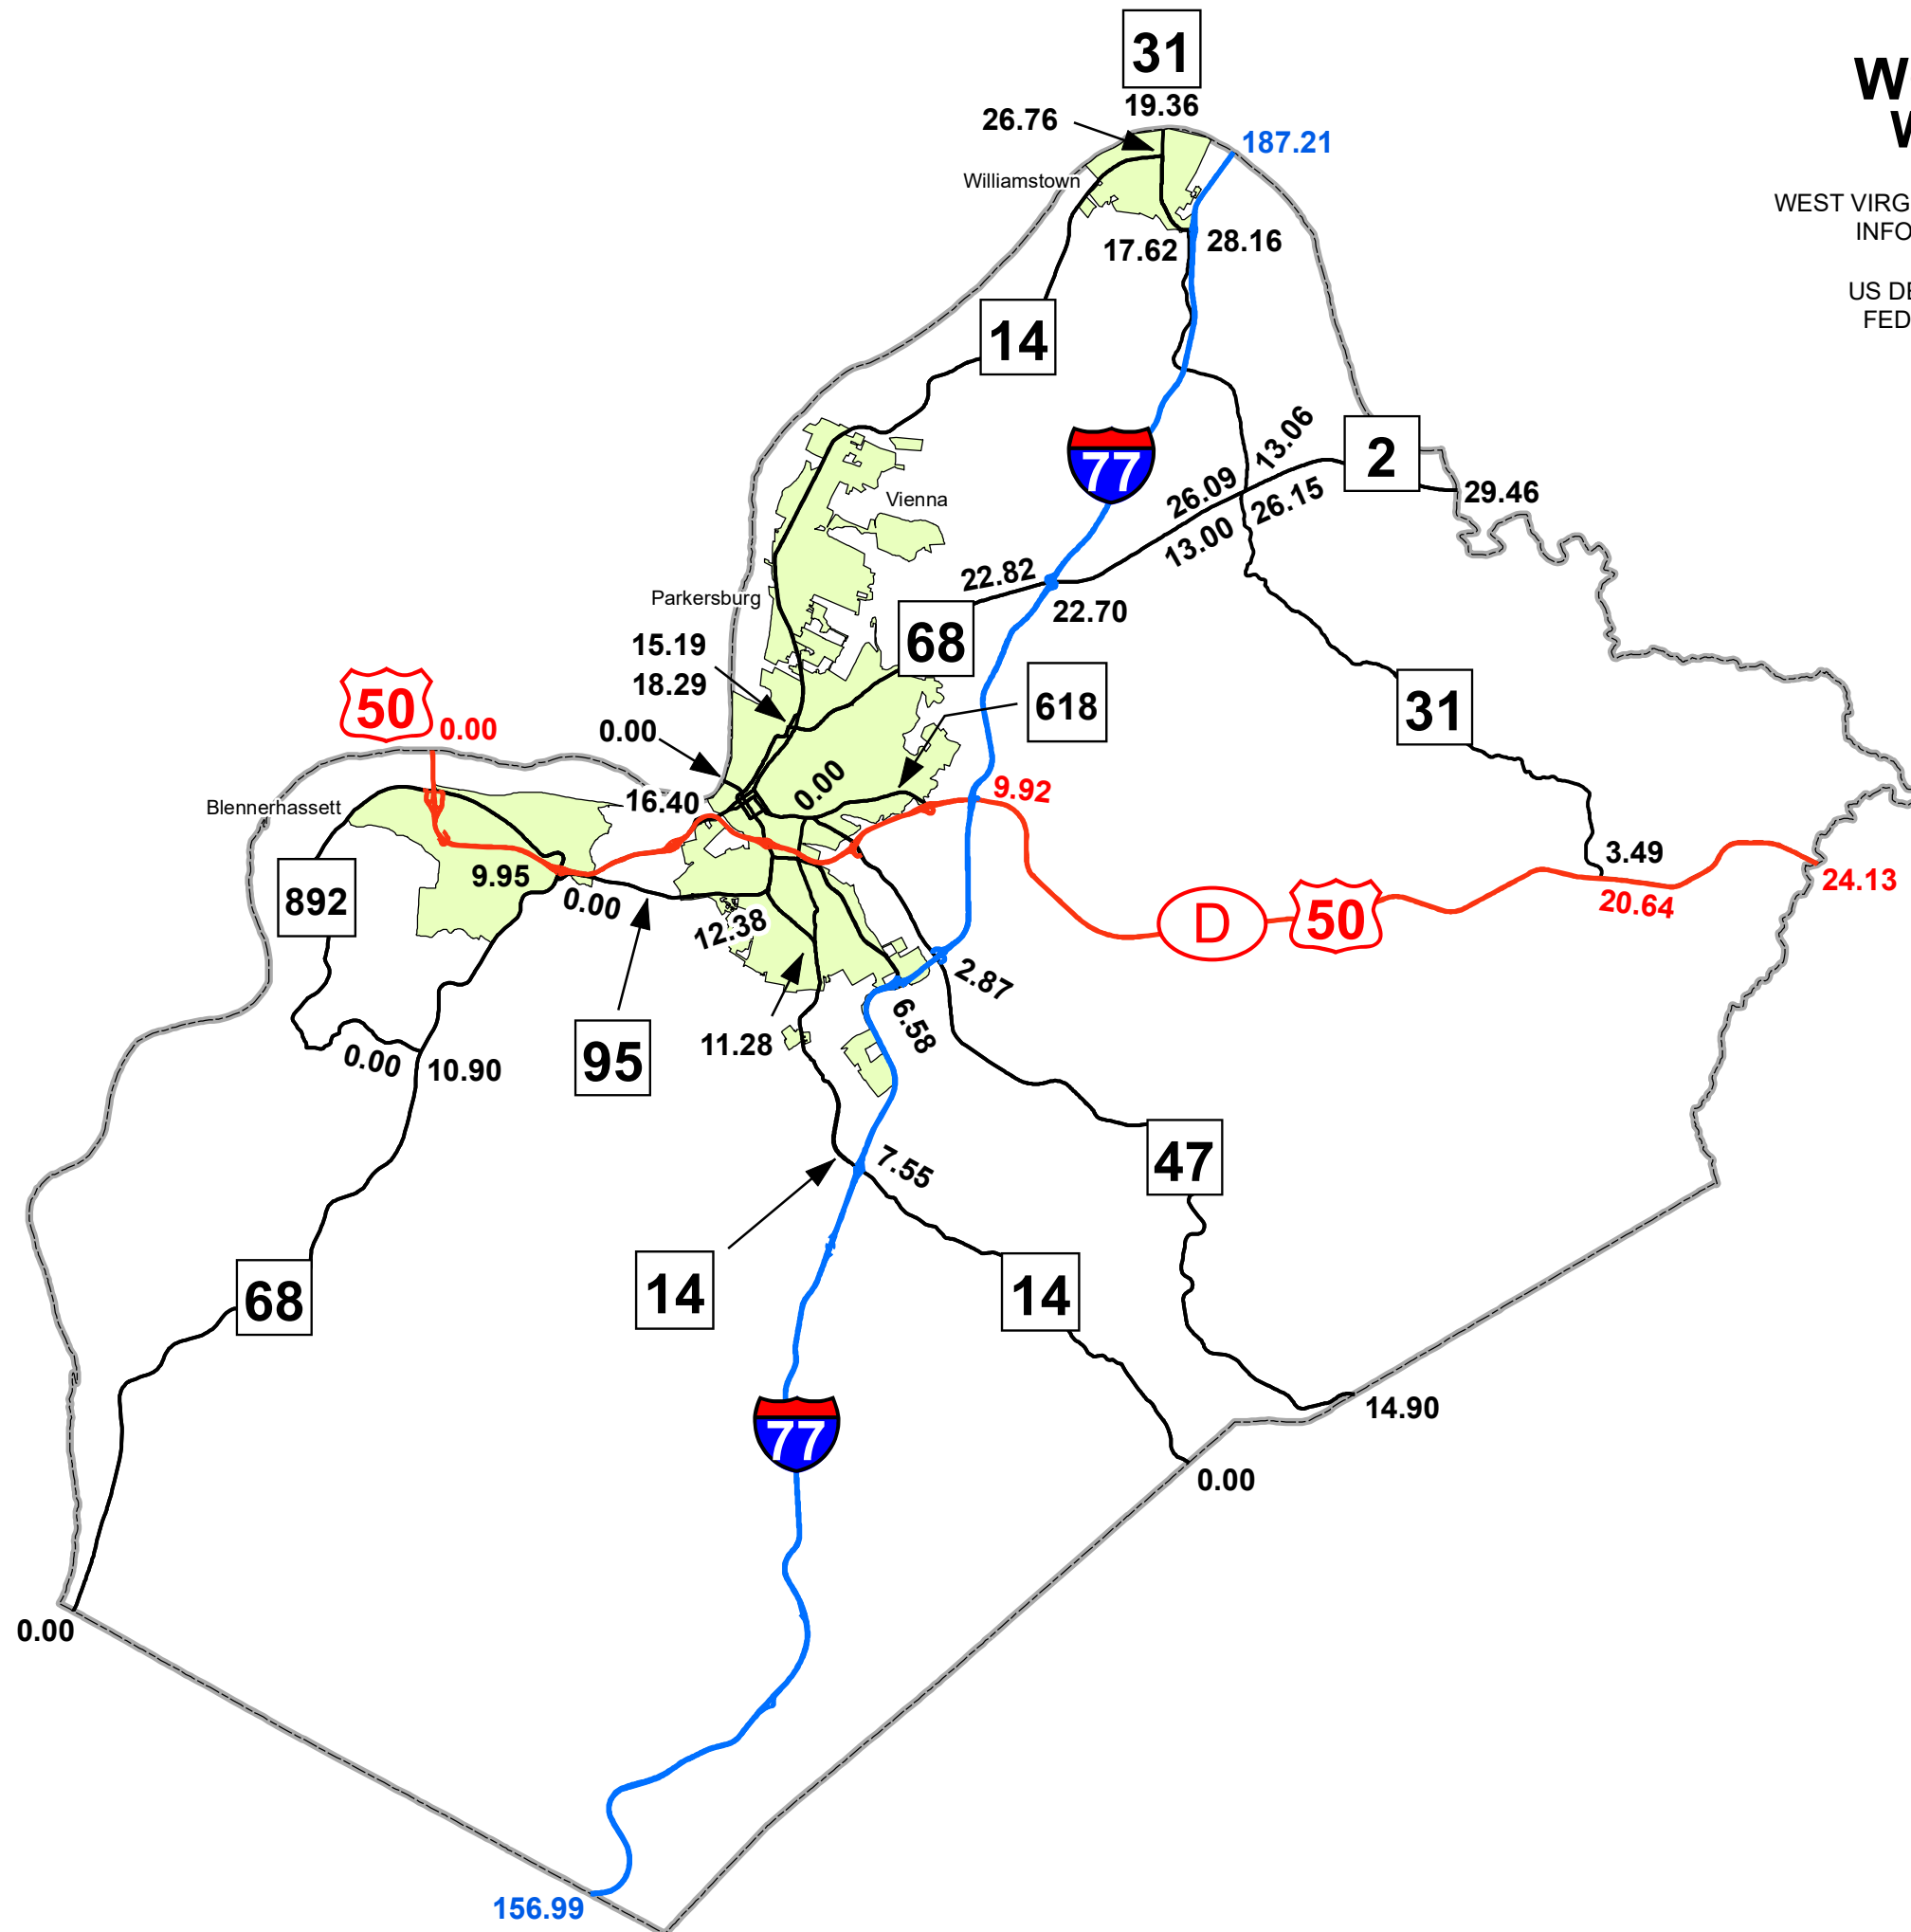

# GIS MILEPOINT MAP WOOD COUNTY WEST VIRGINIA

PREPARED BY  
WEST VIRGINIA DEPARTMENT OF TRANSPORTATION  
INFORMATION TECHNOLOGY DIVISION  
IN COOPERATION WITH  
US DEPARTMENT OF TRANSPORTATION  
FEDERAL HIGHWAY ADMINISTRATION

**Legend**

- Interstate Routes
- U.S. Routes
- WV State Routes
- Urban Boundary

Last revision date: December 2022  
Data as of: July 2022